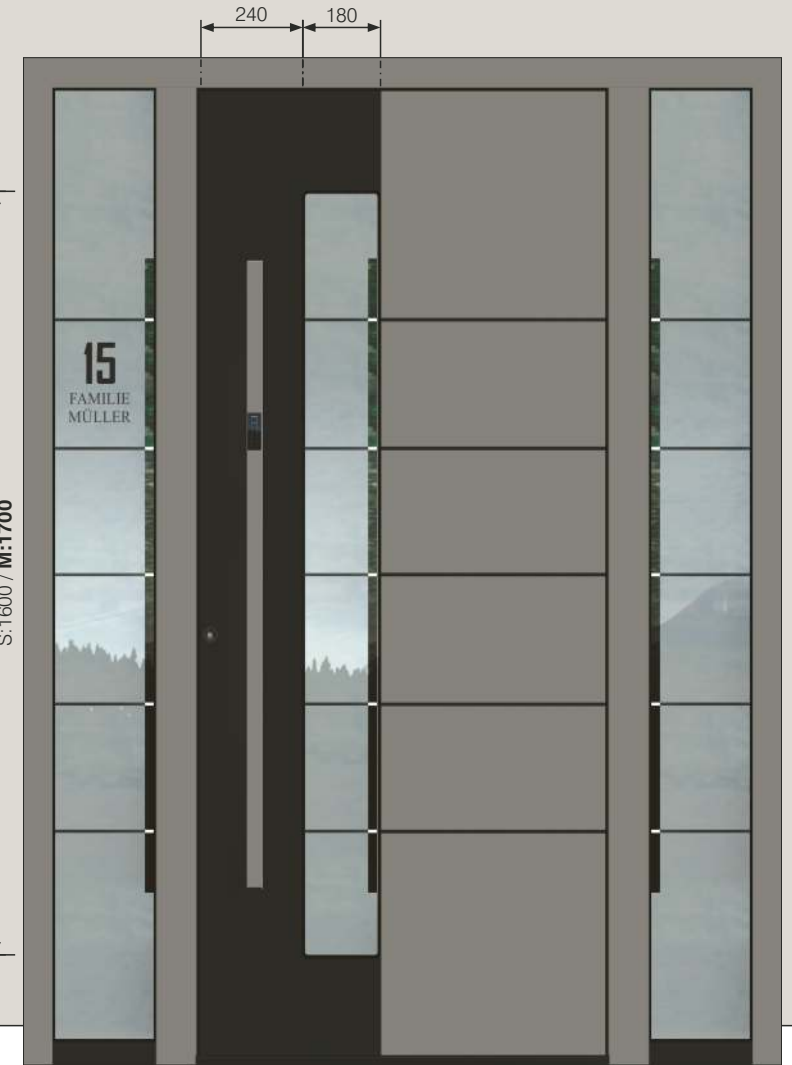

AAE 1622 B

Exterior décor
Exterior black applications
Interior grooves only

Accessories
Glass motif MS 6190
Exterior handle ZAE 214 TF

Colour RAL 9007 FS
Exterior décor RAL 9005 matt
Sidelight ST 01 / WG / 400
Glass motif MS 6190/S +
House number HFG
Optional: Finger scanner BT 660
Black Edition Package