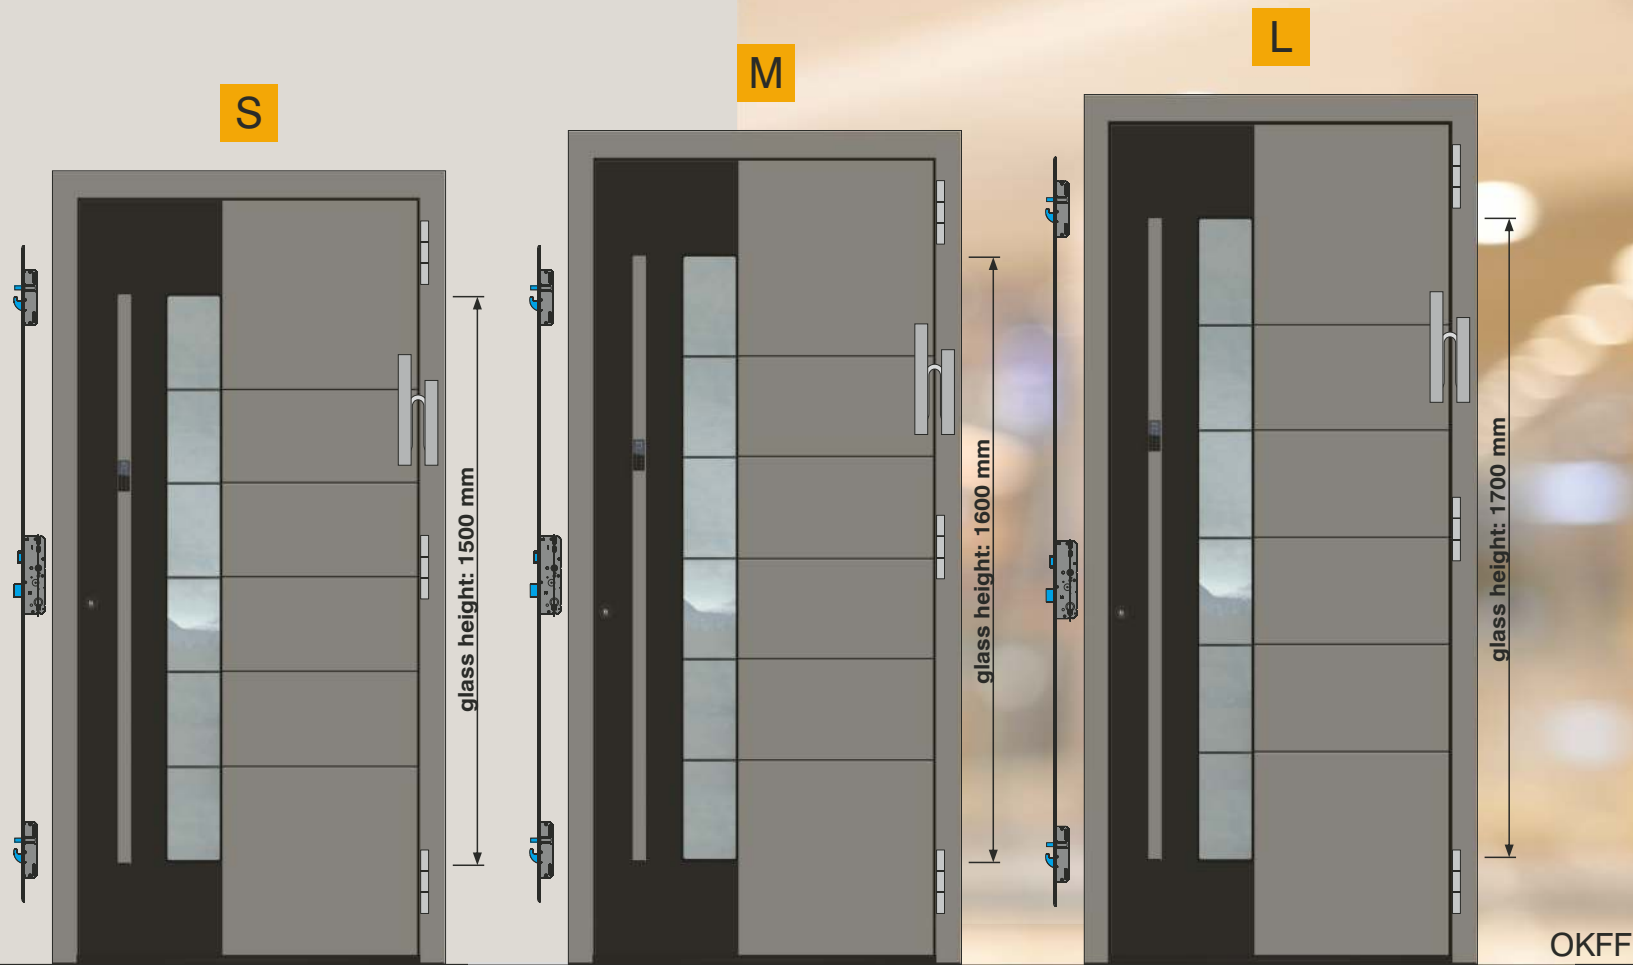

SMART DESIGN

adaptable to door height changes.

Through automatic geometric alignment, the glass size seamlessly conforms to the specific door height at no additional cost. This feature maintains a uniform and harmonious entrance door design, accommodating even larger door heights with ease.

Contemporary construction projects often require doors of exceptional dimensions, where structural stability is paramount.

The Exclusiv range of entrance doors, featuring innovative technical solutions, guarantees seamless functionality, accommodating heights ranging from 2251 to 2700 mm and widths of up to 1260 mm.

AAE 1624 B

Exterior décor
Grooves on both sides

Accessories
Glass motif MS 6201
Exterior handle ZAE 215 TF

Colour RAL 9007 FS
Exterior décor RAL 9005 matt
Sidelight ST 01 / WG / 400
Glass motif MS 6201/S +
House number HFG
Optional: Finger scanner BT 660
Black Edition Package

S - from 2000 to 2150 mm

Standard glass
3 X Barrel hinge
Standard locking system - BT 5 (1754 mm)
Positioning of standard equipment
Exterior push handle ZAE 215 - 1500mm
Control unit

M - from 2151 to 2250 mm

Larger glass
3 X Barrel hinge
Standard locking system - BT 5 (1754 mm)
Positioning of standard equipment
Exterior push handle ZAE 216 - 1600mm
Control unit

L - from 2251 to 2350 mm

Larger glass
3 X Barrel hinge
Standard locking system - BT 5 (2004 mm)
Positioning of standard equipment
Exterior push handle ZAE 217 - 1700mm
Control unit

OKFF