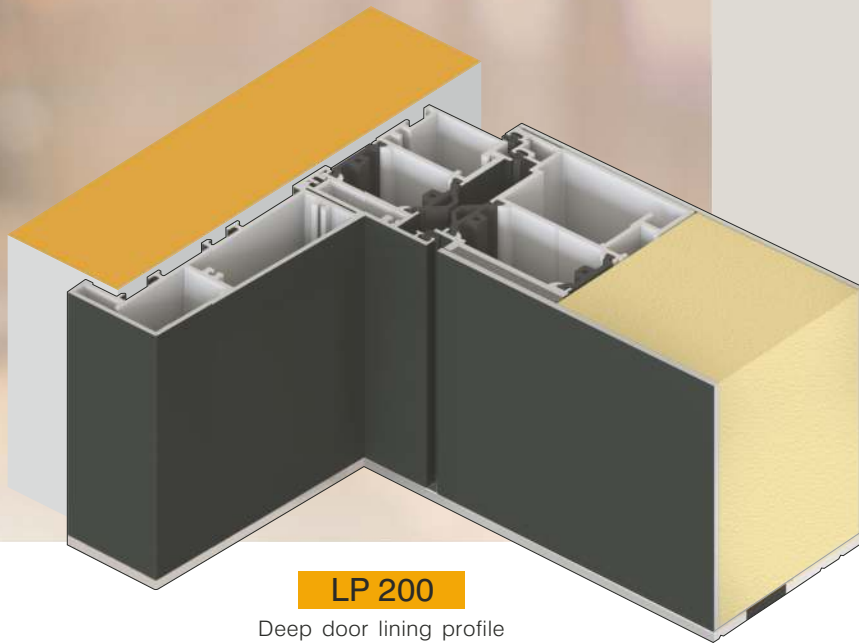

LP 150
Deep door lining profile

LP 200
Deep door lining profile