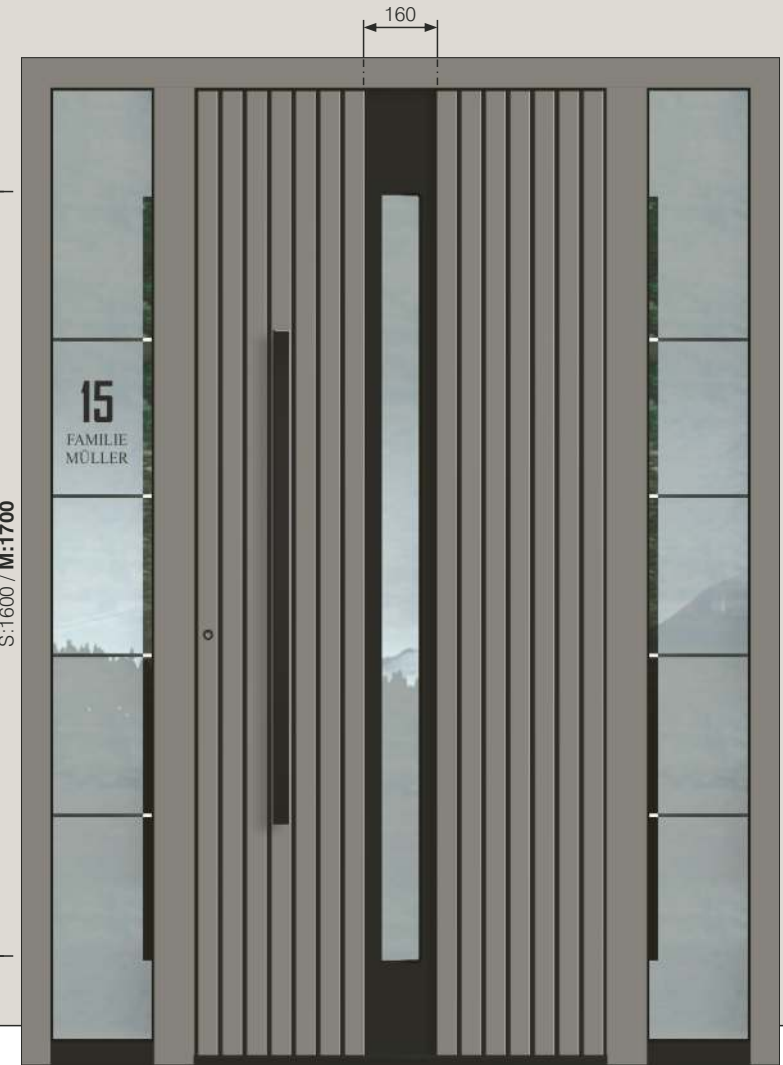

AAE 1715 B

Exterior décor
External 3D battens
Interior grooves only

Accessories
Glass motif MS 6902
Exterior handle ZAE 211 B

Colour RAL 9007 FS
Exterior panel RAL 9005 matt
Exterior décor RAL 9007 FS
External battens RAL 9007 FS
Sidelight ST 01 / WG / 400
Glass motif MS 6902/S +
House number HFG
Only available in the AT 110 P profile construction
Optional: Black Edition Package