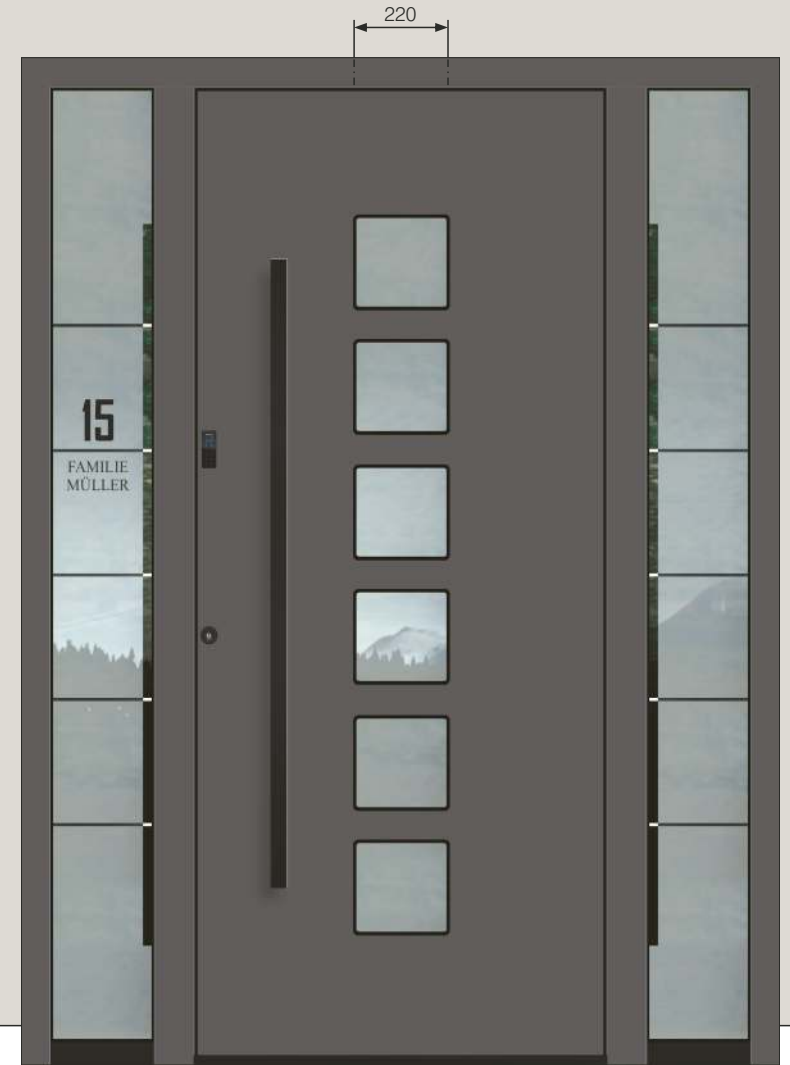

AGE 1363 B

Flat smooth surface

Accessories
Glass motif MS 6187
Exterior handle ZAE 214 B

Colour 70 784 FS
Sidelight ST 01 / WG / 400
Glass motif MS 6187/S +
House number HFG
Optional: Finger scanner BT 670
Black Edition Package