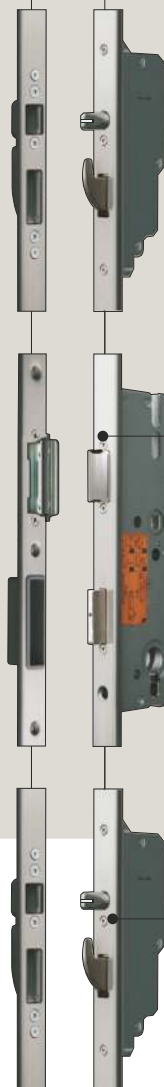

OPTIONAL ATM 6

Multipoint automatic hook and bolt locking system
Stainless steel

FOR SIZES: S / M / L / XL / XXL / JUMBO

AUTOMATIC LOCKING SYSTEM

Four locking elements are triggered mechanically as the door leaf comes in contact with the keep plate in frame.

Using the lever handle or key, the locking elements unblock and the door can be opened.

Additionally, the cylinder can be locked as well to ensure an even higher security.