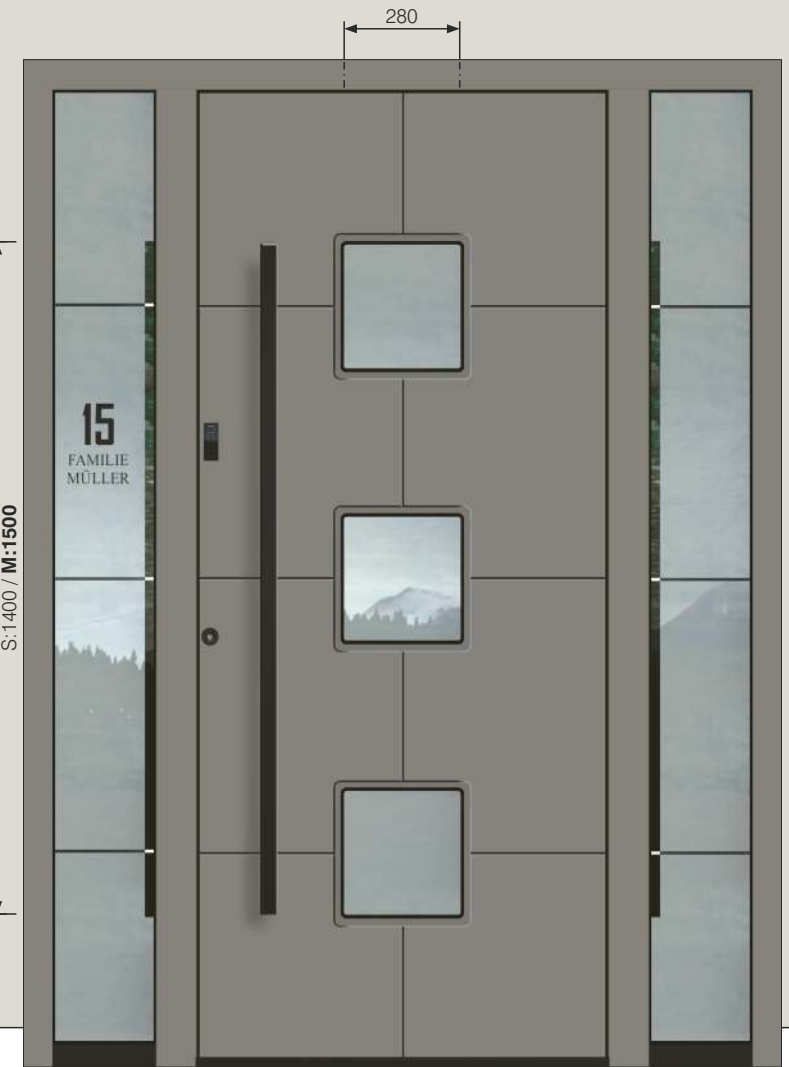

AGE 1243 B

Grooves on both sides

Accessories
Glass motif MS 6688
Exterior handle ZAE 215 B

Colour RAL 9007 FS
Sidelight ST 01 / WG / 400
Glass motif MS 6688/S+
House number HFG
Optional: Finger scanner BT 670
Black Edition Package