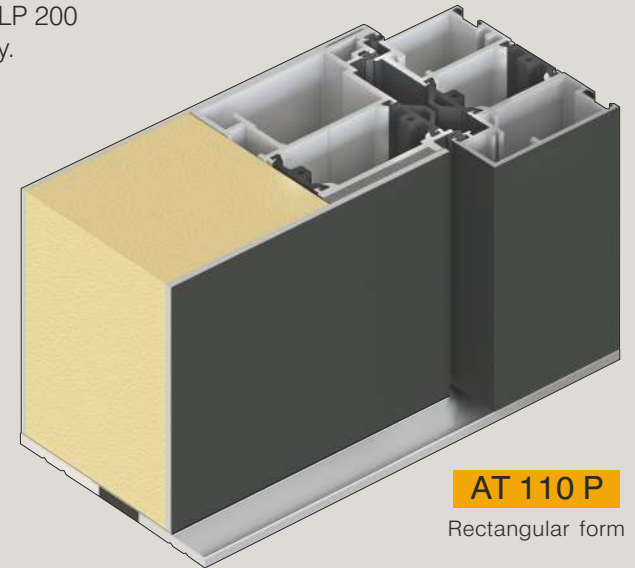

Aluminium is a lightweight, strong and rustproof material, simple to care for and has an exceptionally long lifespan. It enables precise treatment, which is very important in the manufacture of products that need to be very airtight and achieve a high level of acoustic and thermal insulation.

Aluminium stands out as a lightweight, robust, and corrosion-resistant material that is easy to maintain and boasts an exceptionally long lifespan. Its capability for precise treatment is particularly crucial in crafting products demanding superior airtightness and achieving high levels of acoustic and thermal insulation. Derived from natural ore, bauxite, which is available in practically unlimited quantities, aluminium is mostly produced with energy harnessed from hydroelectric power plants. After use, aluminium can be recycled through nearly infinite cycles while preserving its original characteristics. Notably, the recycling process requires only about 5% of the energy compared to the basic production procedure. In Europe, approximately 35% of aluminium products are crafted from recycled aluminium, with this percentage steadily increasing.

AT 110 P
Rectangular form