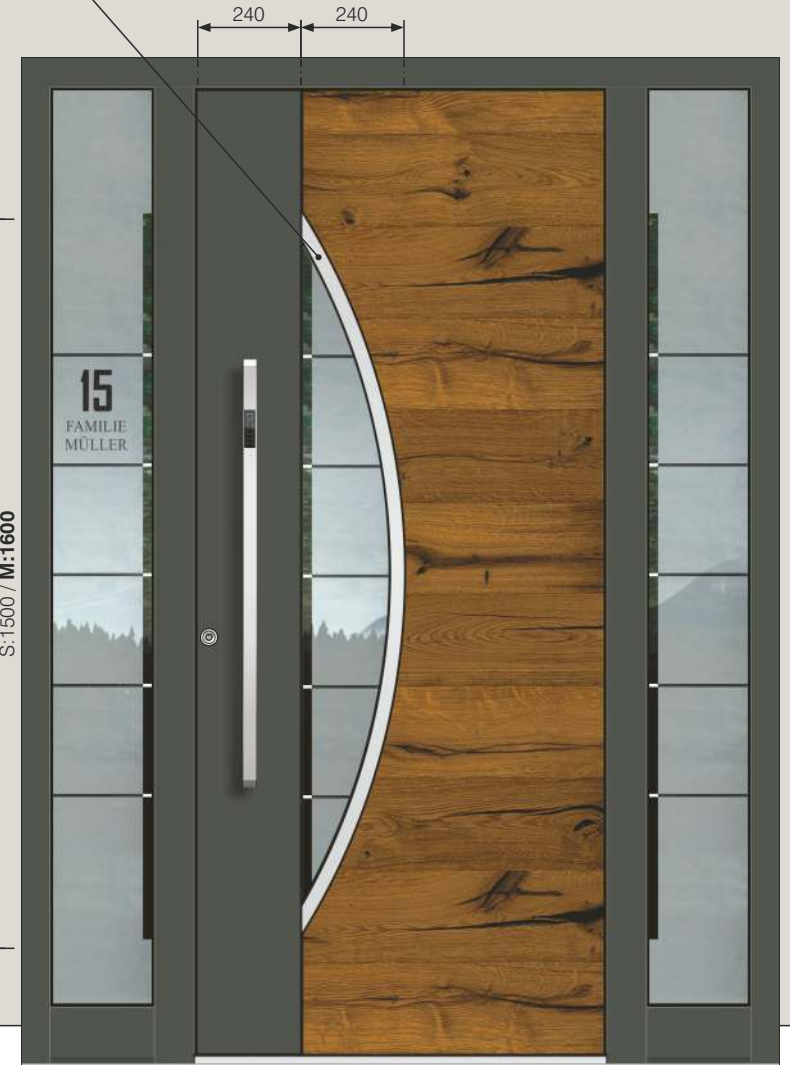

AEE 1087

Exterior décor
Exterior stainless steel
applications
Interior grooves only

Accessories
Glass motif MS 6383
Exterior handle ZAE 709

Colour 80 077 FS
Peephole DD 416 - Dark split oak
Exterior décor 80 077 FS
Sidelight ST 01 / WG / 400
Glass motif MS 6383/S +
House number HFG
Optional: Finger scanner BT 610