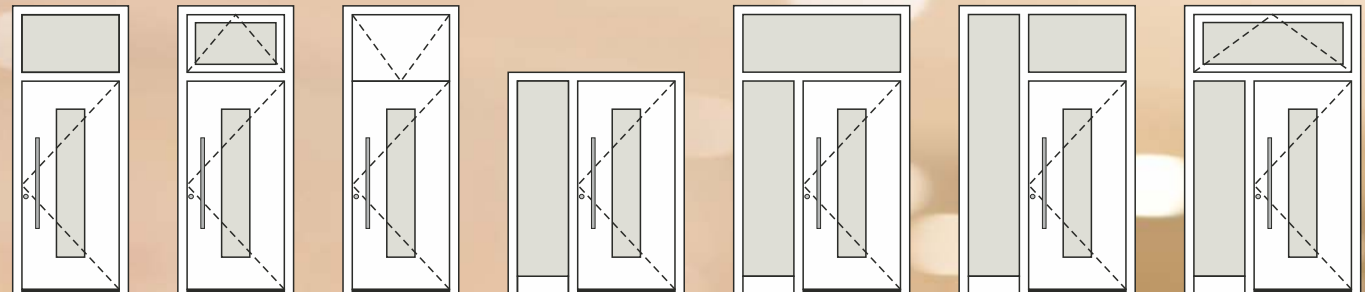

Type overview - View from the outside

■ Type 02

■ Type 03

■ Type
Top leaf

■ Type 04

■ Type 05

■ Type 105

■ Type 06