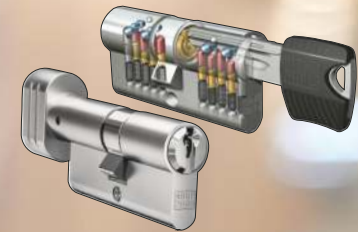

OPTIONAL PROFILE CYLINDER