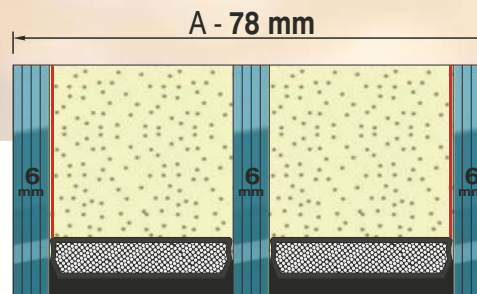

G2 - ORNAMENTAL GLASS Grp.2

3 - PANES OF THERMALLY INSULATED GLASS

(U value=0,5 W/m²K) in combination with the motif - and ornamental glass

GLASS COMBINATIONS DOOR LEAF

- INNER - Clear float glass with metal coating
  - LAM 6 mm clear with metal coating
- MIDDLE - Clear float with or without motif
  - Ornamental glass
  - Parsol glass with or without motif
- OUTER - Clear float glass with metal coating
  - LAM 6 mm clear with metal coating

All other glass combinations on request.