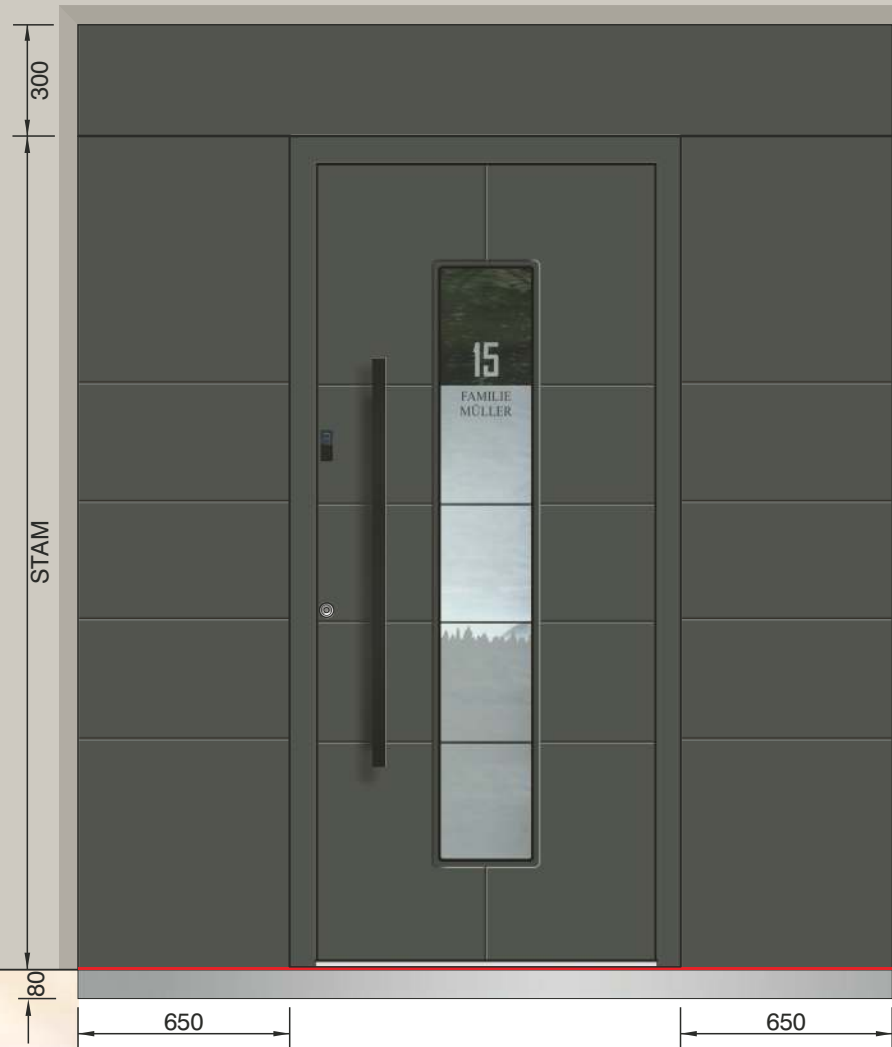

## Paneled frame extensions

Paneled frame extensions  
from 241 to 800 mm