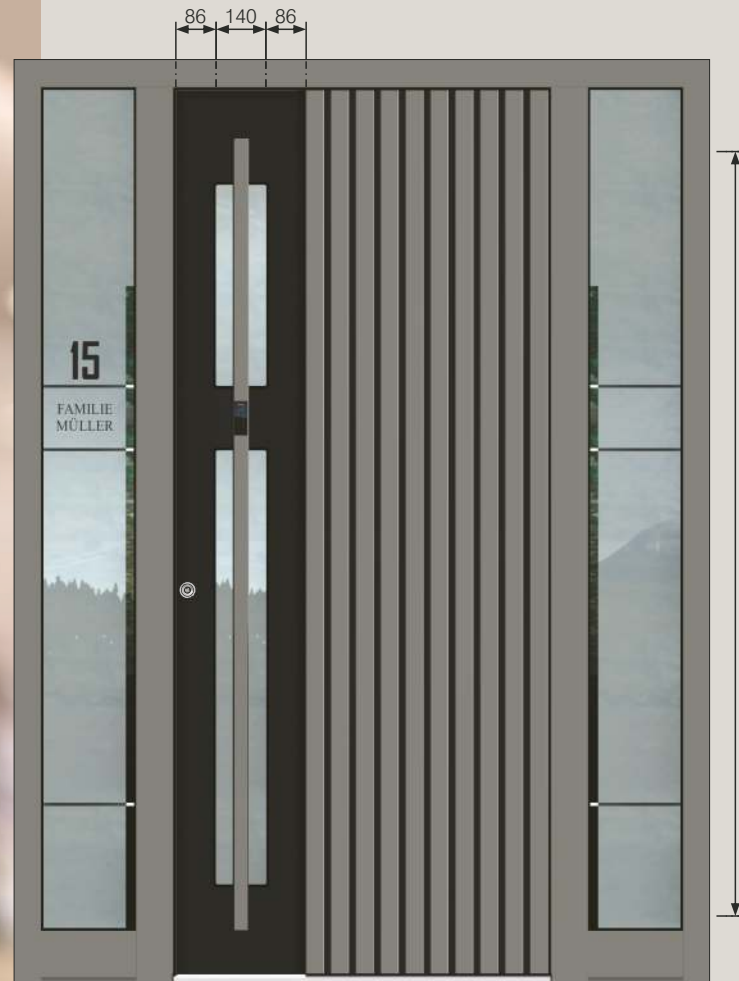

AAE 1705

Exterior décor
External 3D battens

Accessories
Glass motif MS 6815
Exterior handle ZAE 2191 TF

Colour RAL 9007 FS
Exterior panel RAL 9005 matt
Exterior décor RAL 9005 matt
External battens RAL 9007 FS
Sidelight ST 01 / WG / 400
Glass motif MS 6815/S +
House number HFG
Only available in the AT 110 P profile construction
Optional: Finger scanner BT 660