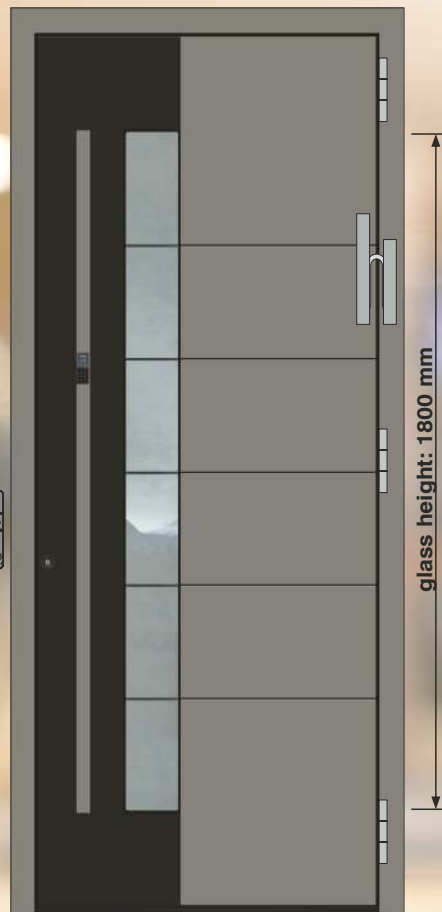

EXCLUSIVE DOORS

Door sizes

XL

glass height: 1800 mm

XL - from 2351 to 2450 mm

- Larger glass
- 3 X Barrel hinge
- Standard locking system - BT 5 (2004 mm)
- Positioning of standard equipment
- Exterior push handle ZAE 218 - 1800 mm
- Control unit

XXL