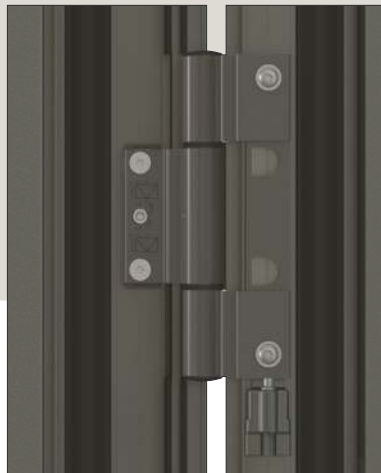

Colours

COLOURED DOOR HINGES IN GROUPS F AND F1

To elevate and harmonize the interior aesthetic, our standard offering includes door hinges in Fine Texture/Metallic colours from Groups F and F1, at no extra cost.

For doors in other colours, hinges are provided in anodized EV1 as the standard option or can be upgraded with powder coating in colours from Group F2 or F3 for an additional charge.

F - STANDARD COLOUR
RAL 9016 GLOSS
(INCLUDED IN THE PRICE)

F1 - COLOUR GROUP: METALLIC / FINE TEXTURE COLOURS (SURCHARGE)

10
years
warranty

For weather resistance against unnatural colour changes and the formation of cracks on surfaces, anodised and powder-coated aluminium door profiles.