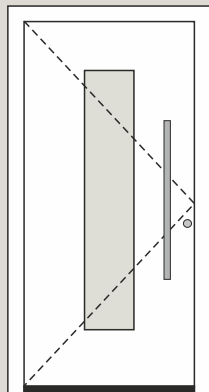

■ Type 01

DIN RIGHT -
inward opening