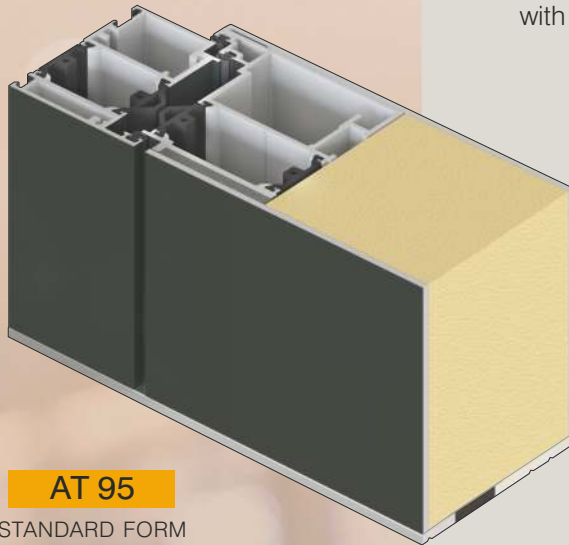

THE ADVANTAGES LIE IN THE DETAILS

The standard AT 95 frame profile shape is included in the price, with options such as AT 110, AT 110 P, LP 150, and LP 200 available for a surcharge. Lead times don't vary.

AT 95
STANDARD FORM