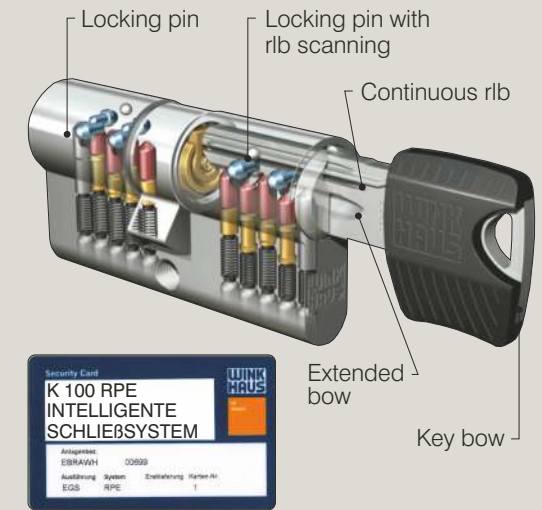

EXCLUSIVE DOORS

Security equipment

The intelligent security locking system for your home.

Versatile and safe - today and in the future.

The Winkhaus keyTec RPE is a cutting-edge secure cylinder. Its innovative duplication protection guarantees that only authorized individuals can create a duplicate key. This is accomplished through a uniquely stamped rib on the key, which is then read by the retaining ball in the locking cylinder.