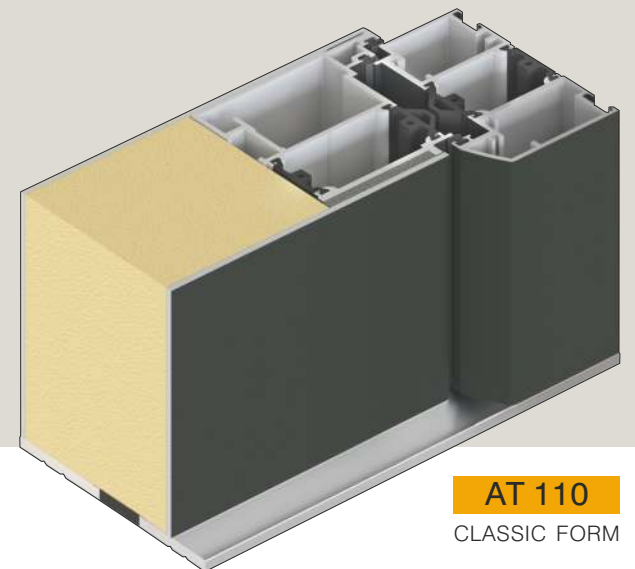

AT 110
CLASSIC FORM