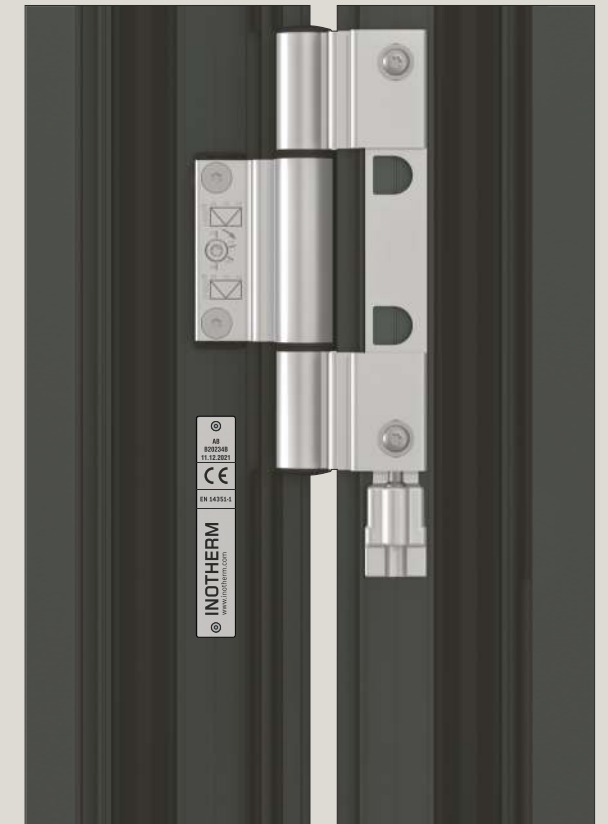

### STANDARD DOOR HANDLE SET IN POLISHED STAINLESS STEEL

Outside: Knob / Inside: Lever handle  
certified RC 3 and EN 1906  
with integrated core drawing protection.

### 3 THREE-PIECE BARREL HINGES

Standard in every entrance door are three robust and adjustable three-piece barrel hinges, available in EV1 anodized or optionally in one of 16 standard colours.