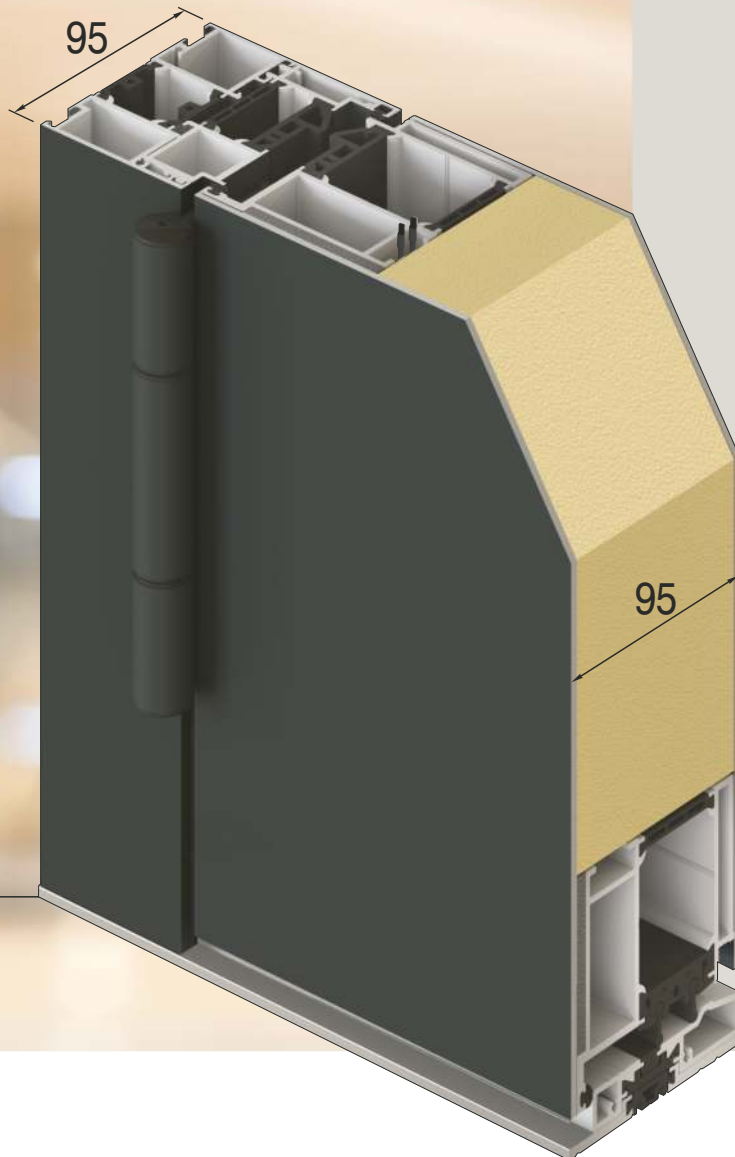

PROFILE CONSTRUCTION AND TECHNICAL INFORMATION

EXCLUSIV

from

0,94

W/m²K

Doors in monoblock construction,
95mm thick door leaf

3 **CIRCUMFERENTIAL GASKETS**
in the door frame and leaf,
with reinforced vulcanised corners

A SPECIAL U-value BARRIER
in the rebate

3 **ADJUSTABLE 3-PIECE**
BARREL HINGES

5 **- MULTIPOINT LOCK,**
with hooks and bolts
45mm backset continuous
stainless steel counterplate

3 **mm THICK** interior and exterior
aluminium panel sheets

PATENTED LEAF DESIGN
with a
DILATION LAYER
with
WIRING CHASE CHAMBER

RC3 standard GA 190 Series
SAFETY DOOR
HANDLE SET
integrated core drawing protection
certified EN 1906

THERMAL BREAK THRESHOLD
in EV1 aluminium
silver anodized
with concealed mounting

standard
GROUND STATIC PROFILE
under the threshold