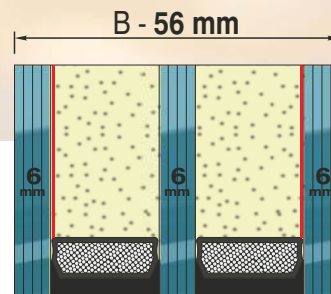

3 - PANES OF THERMALLY INSULATED GLASS

(U value=0,5 W/m²K) in
combination with the motif -
and ornamental glass