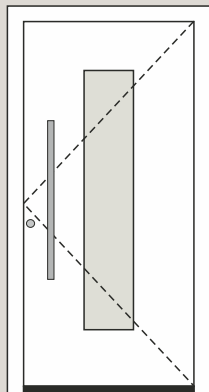

All models within the Exclusiv range offer versatile configurations, including combinations with sidelights and transom lights, as well as the option to open in either DIN direction (left or right), as illustrated in the

TYPE OVERVIEW

Individual elements can be manufactured as a single piece, reaching dimensions up to 2500mm wide by 2700mm high. For larger sizes, two or more elements can be coupled together with coupling material (clips and gaskets) - a surcharge applies.

■ Type 01

DIN LEFT -
inward opening