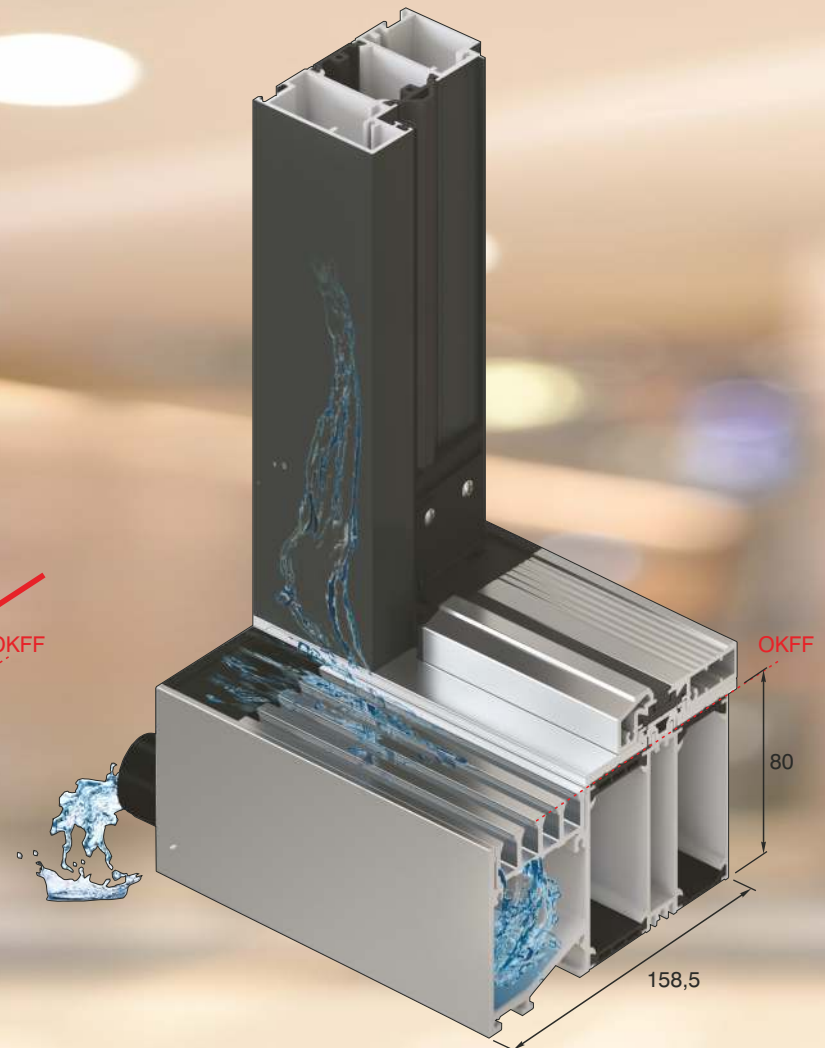

DRAINAGE CHANNEL 80 mm

Inotherm high-quality drainage channel offers a controlled drainage in front of your entrance. The drainage channel ensures that water can be reliably kept away from the front door.

Pros:

- Safe and fast drainage even of large quantities of water
- Avoidance of water puddles in the facade area
- Protection of the interior from moisture penetration
- Use for maintenance and care