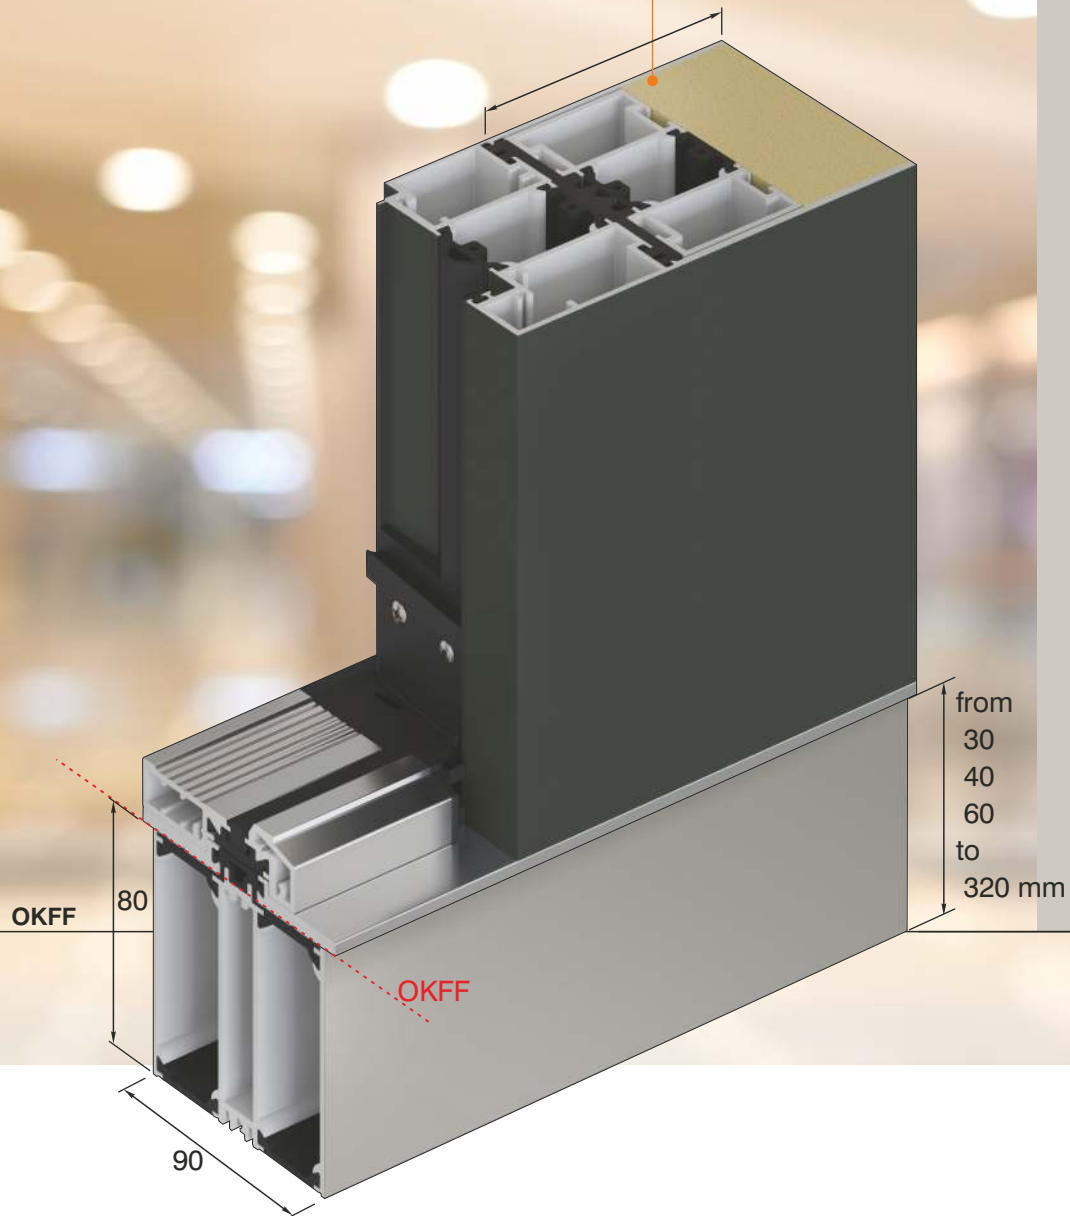

## Paneled frame extensions

Paneled frame extensions  
from 241 to 800 mm