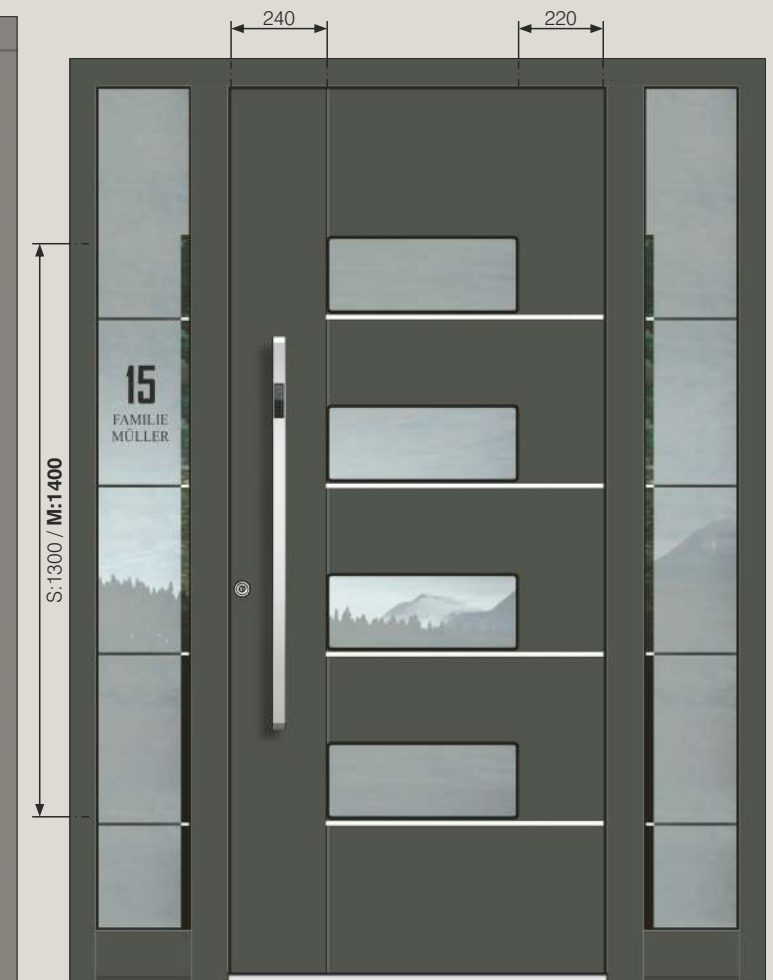

AGE 1314

Exterior stainless steel applications
Grooves on both sides

Accessories
Glass motif MS 6181
Exterior handle ZAE 709

Colour 80 077 FS
Sidelight ST 01 / WG / 400
Glass motif MS 6181/S +
House number HFG
Optional: Finger scanner BT 610