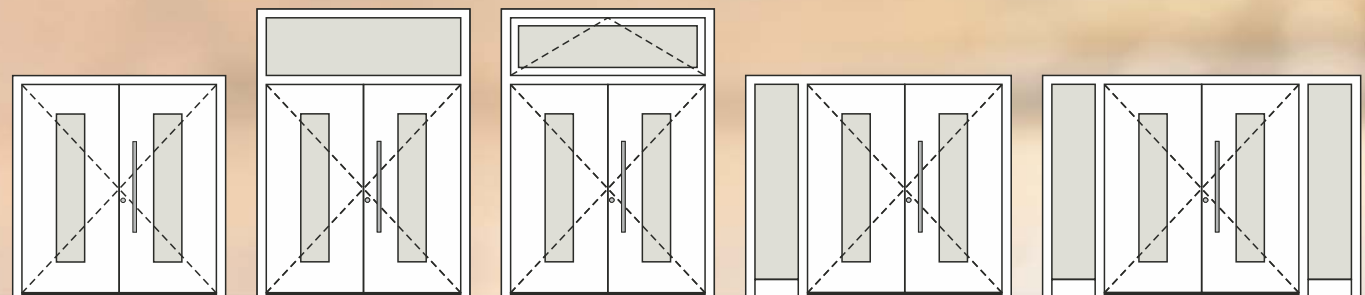

■ Type 21

■ Type 22

■ Type 23

■ Type 41

■ Type 51