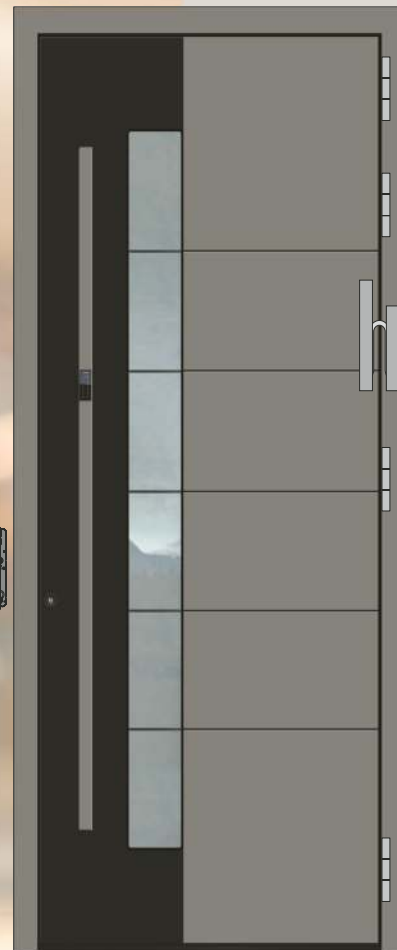

glass height: 1900 mm

XXL - from 2451 to 2550 mm

- Larger glass
- Ap to 2500mm 4 X Barrel hinge
- Standard locking system - BT 5 (2004 mm)
- Positioning of standard equipment
- Exterior push handle ZAE 218 - 1800 mm
- Control unit

JUMBO