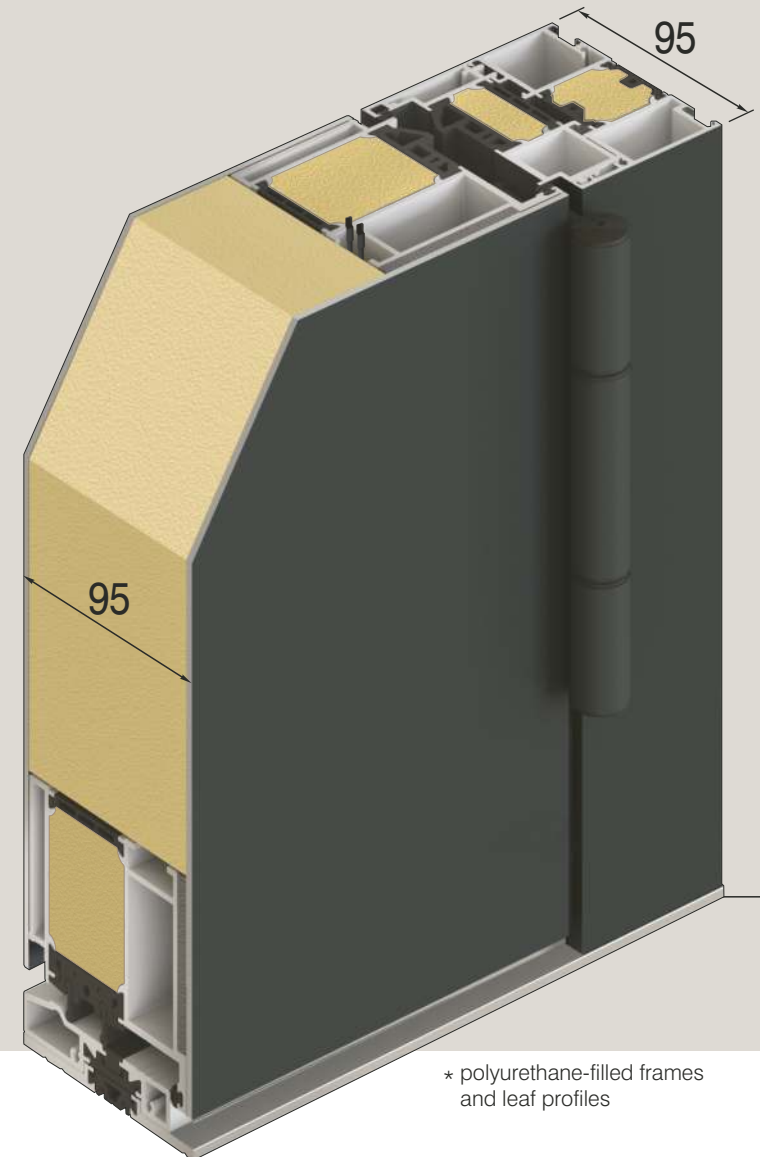

EXCLUSIV plus

from

0,61

W/m²K

* polyurethane-filled frames
and leaf profiles