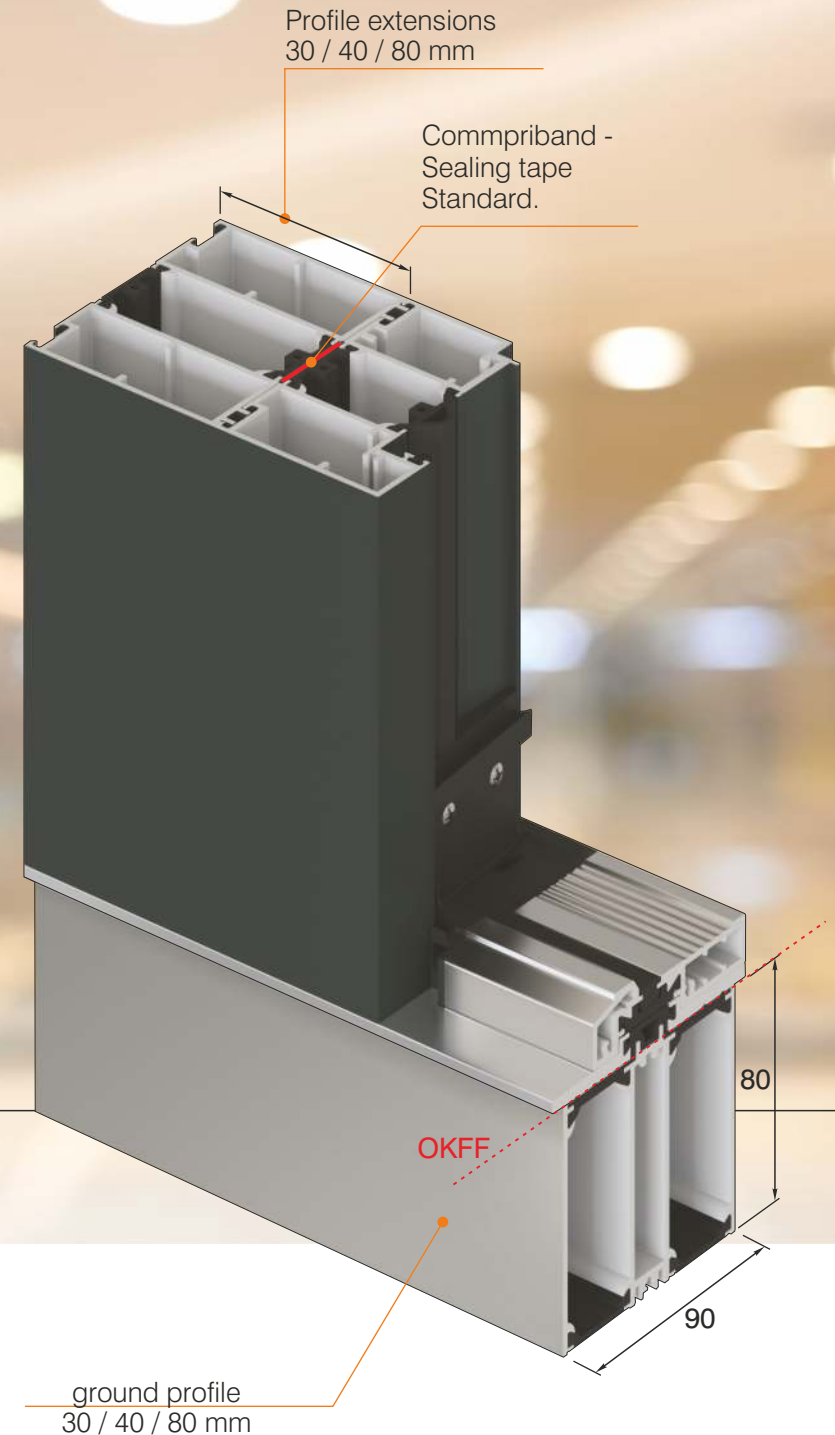

Extension profiles

PROFILE EXTENSIONS

The doors within the Exclusiv program are well-suited for installation in both contemporary new constructions and the renovation of existing buildings. The Profile extension elements, offered in the supplementary program, facilitate comprehensive customization to meet even the most demanding installation requirements. These extensions exhibit exceptional stability coupled with robust thermal insulation. They are versatile, available in widths ranging from 30 to 800 mm, and can be easily mounted on all sides for added flexibility in installation.

GROUND PROFILE 30 / 40 / 80 mm

A robust and highly stable ground profile, crafted from 2,3 mm anodized aluminium with a double thermal break, is employed beneath the ground static profile. This component facilitates an optimal, straightforward, and secure installation of the front door directly onto an unfinished subfloor. Furthermore, it ensures effective thermal separation between the interior and exterior, preventing the formation of cold bridges.

AGE 1118

PROFILE EXTENSION - 2 x BV 80 - ABOVE
PROFILE EXTENSION - BV 40 - LEFT + RIGHT
GROUND PROFILE - BP 120 / COMBINATION 80/40 - BELOW