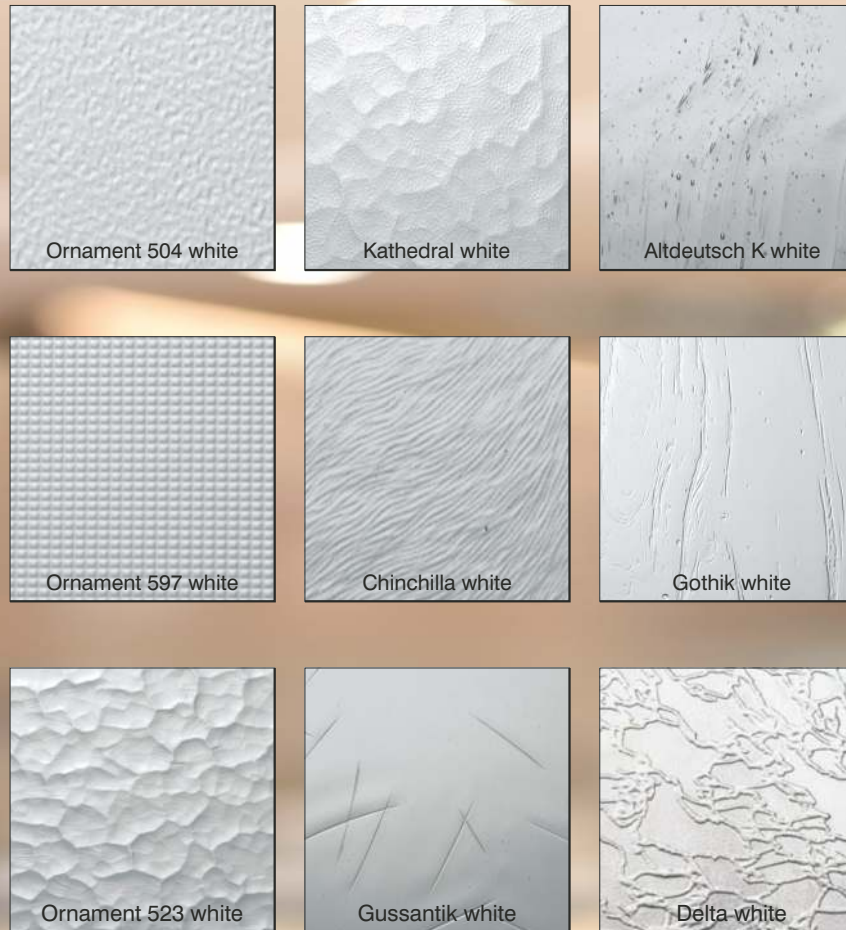

G2 - ORNAMENTAL GLASS Grp.2

3 - PANES OF THERMALLY INSULATED GLASS

(U value=0,5 W/m²K) in combination with the motif - and ornamental glass

GLASS COMBINATIONS DOOR LEAF

- INNER - Clear float glass with metal coating
  - LAM 6 mm clear with metal coating
- MIDDLE - Clear float with or without motif
  - Ornamental glass
  - Parsol glass with or without motif
- OUTER - Clear float glass with metal coating
  - LAM 6 mm clear with metal coating

All other glass combinations on request.