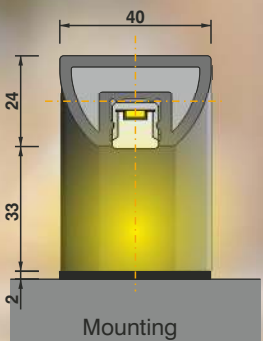

EXCLUSIVE DOORS

Option:
LED light – continuous

Design illumination

Options:

- Black (B)
- Other colour (AF) – surcharge
- Stainless steel imitation colour (E) – surcharge

ZAE 240
400 mm

ZAE 250
500 mm

ZAE 260
600 mm

ZAE 270 ML
601 - 1150 mm