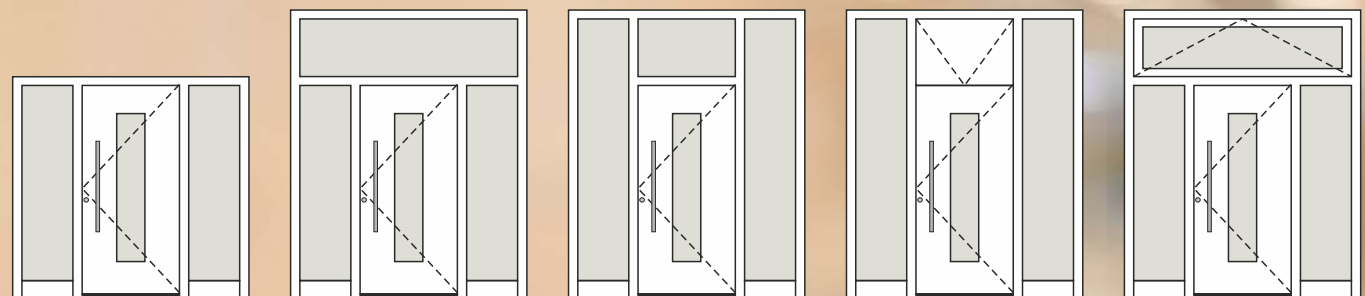

■ Type 07

■ Type 08

■ Type 108

■ Type
Top leaf

■ Type 09