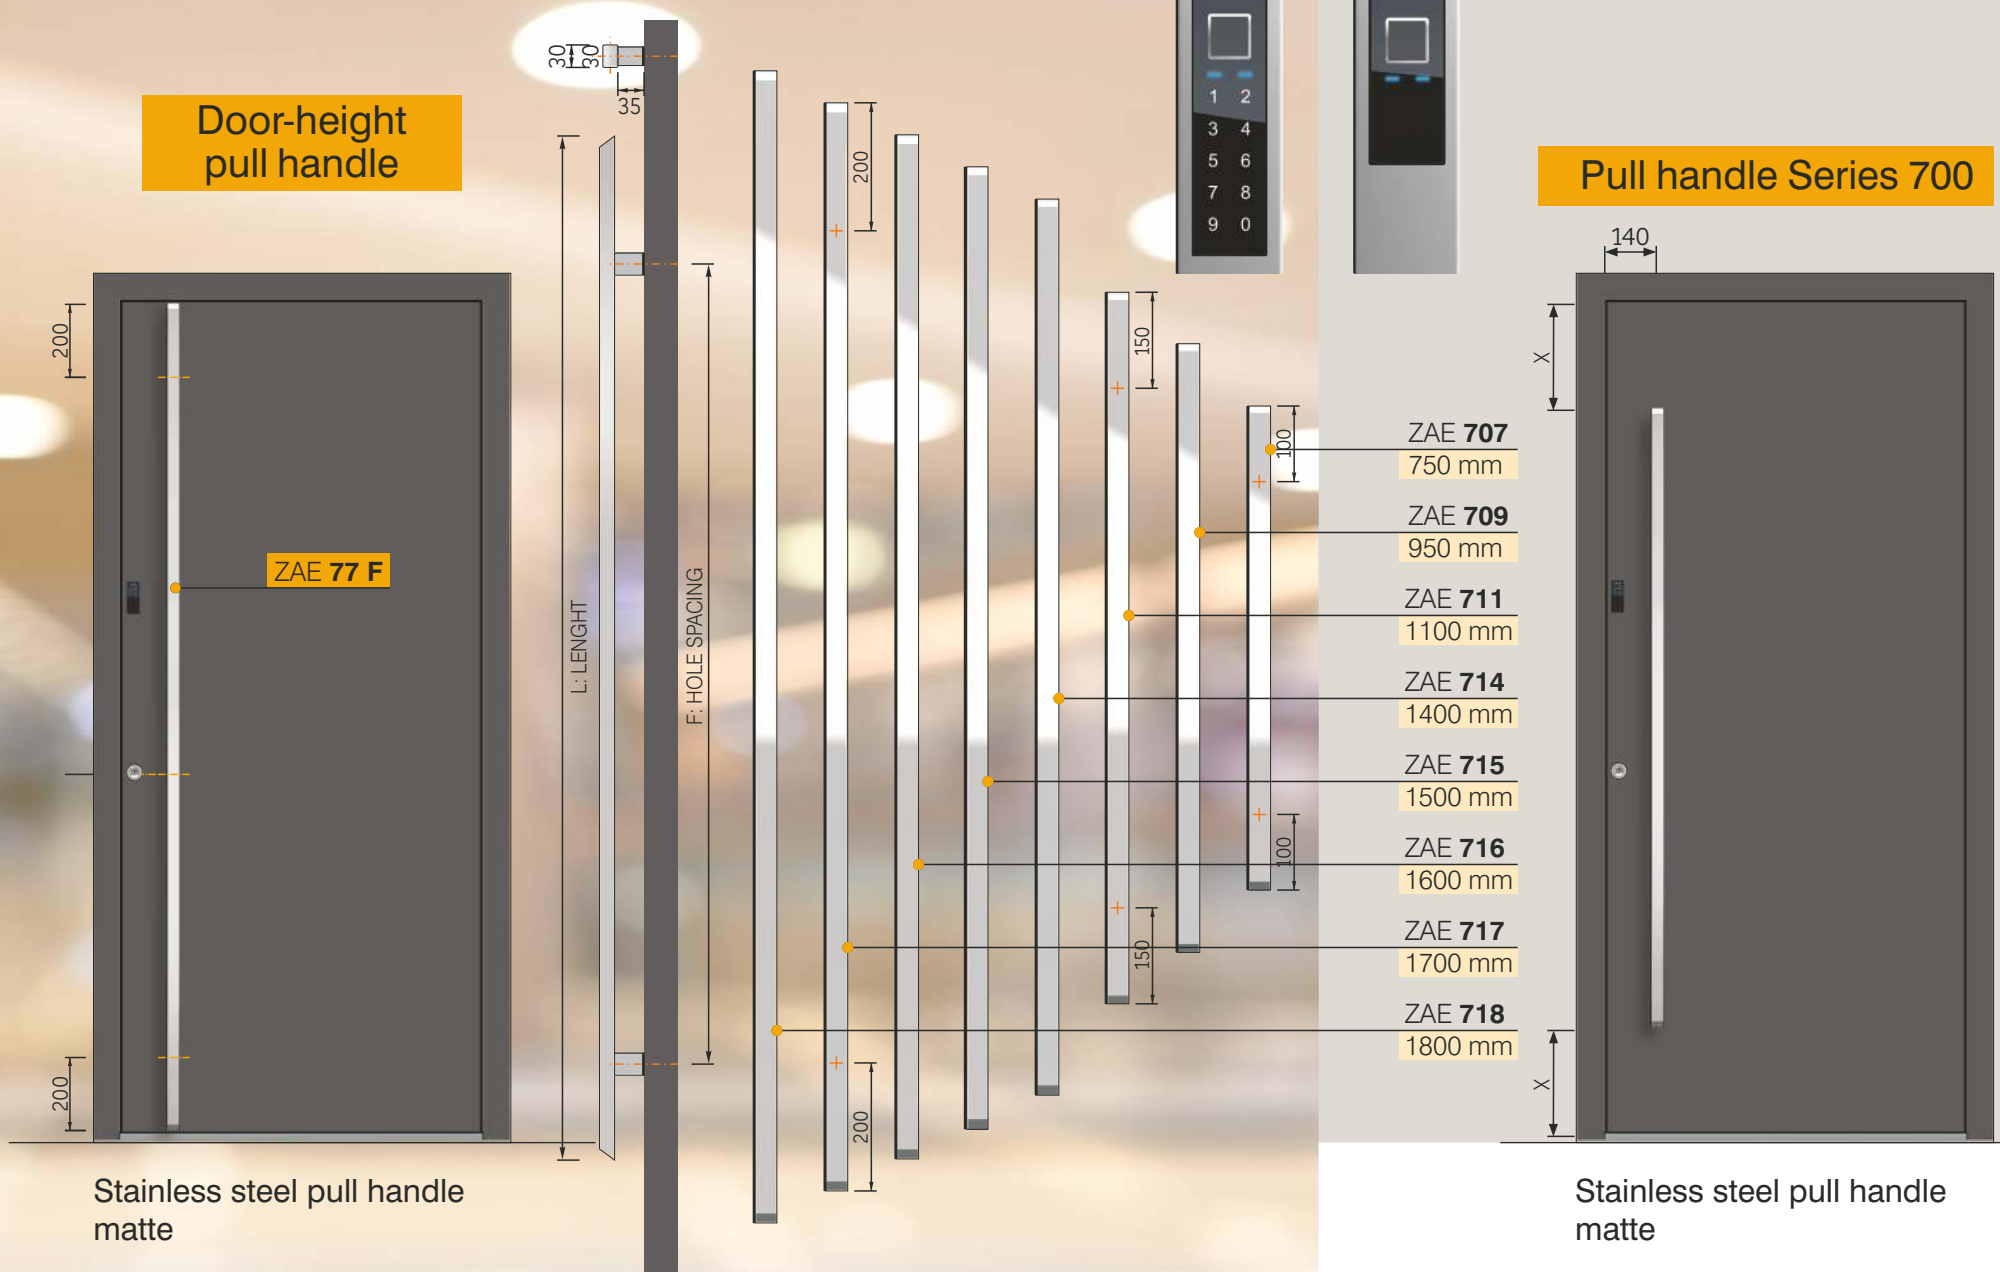

EXCLUSIVE DOORS

Door-height pull handle

Pull handle Series 700

Stainless steel pull handle
matte

Stainless steel pull handle
matte

Options:

- Inosmart System - Finger scanner Model R and RS - surcharge

Important: available for door heights up to 2700mm

Pull handle

Options:

- Inosmart System - Finger scanner Model R and RS - surcharge

- Pre-drilling for finger scanner – surcharge