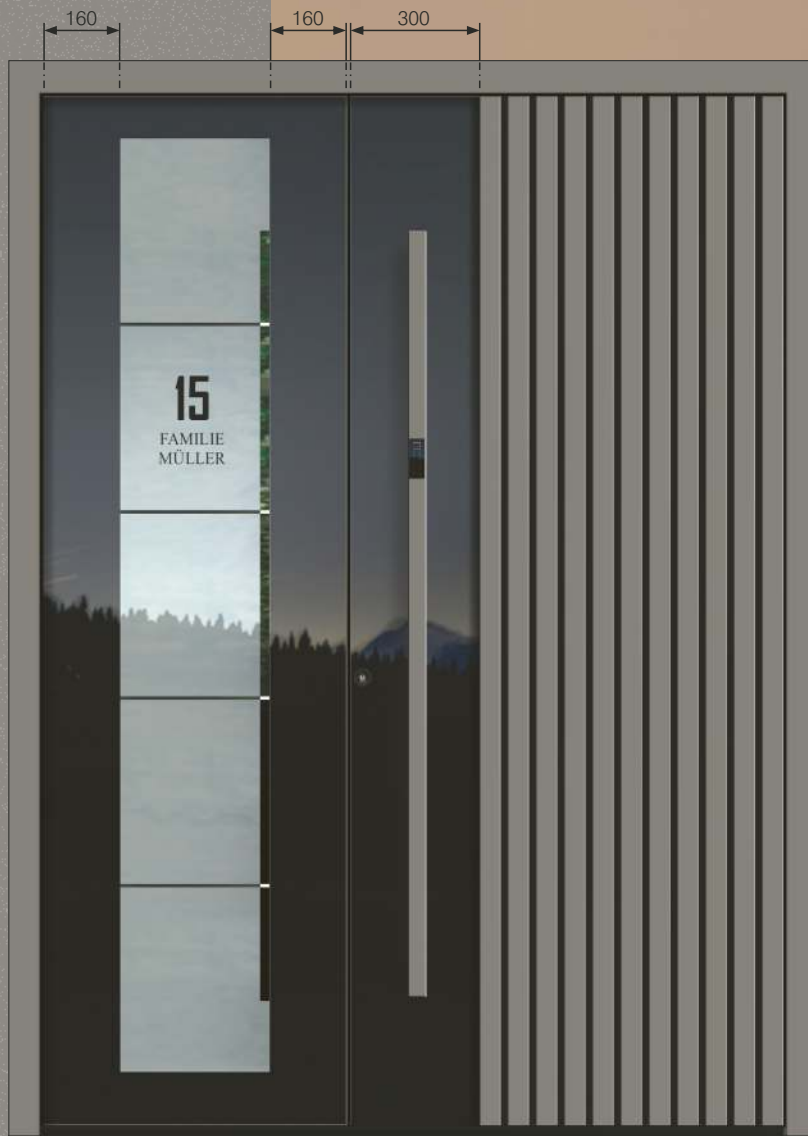

AAE 1707 B

Exterior tempered enameled glass
External 3D battens

Accessories
Exterior handle ZAE 216 TF

Colour RAL 9007 FS
Exterior panel RAL 9005 matt
Exterior décor Glas ESG (black)
External battens RAL 9007 FS
Only available in the AT 110 P profile construction
Optional: Finger scanner BT 660
Black Edition Package
SF 1702 - Secondary leaf with exterior tempered enameled glass

SF 1702 - Secondary leaf