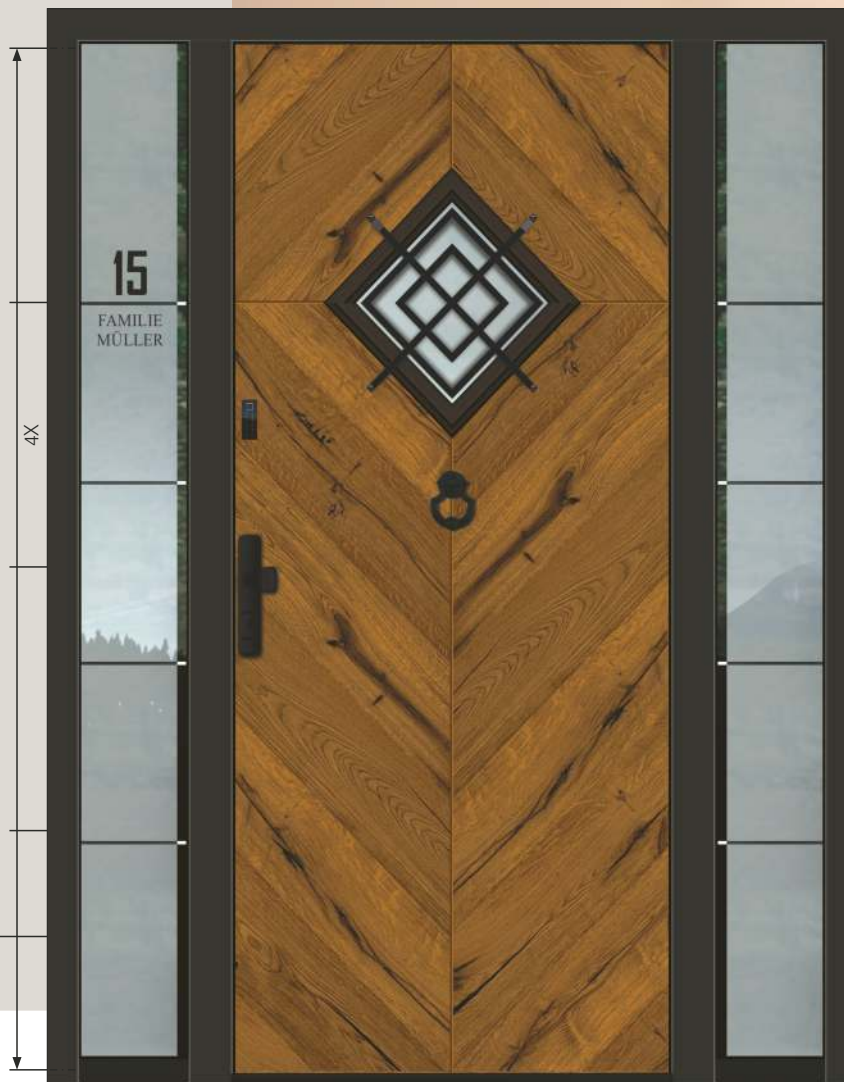

ATE 1122

Inside view
Colour - 80 077 FS

ATE 1122

Decorative aluminium frame
on both sides
Exterior grooves only

Accessories
Glass motif MS 6681
Exterior handle ZAE 706
Weather strip E-300 (80 077 FS / Stainless steel matt)

Colour 80 077 FS
Sidelight ST 01 / WG / 400
Glass motif MS 6681/S +
House number HFG

ATE 1123 BH

Decorative aluminium
frame on both sides

Accessories
Glass motif MS 6473
Exterior handle GA 190 S B
Security grille GE 750 B
Weather strip E-200 B

Colour RAL 9005 matt
Exterior panel DD 416 - Dark split oak
Decorative frame RAL 9005 matt
Door knocker BT 107 B
Sidelight ST 01 / WG / 400
Glass motif MS 6473/S +
House number HFG
Optional: Finger scanner BT 670
Black Edition Package