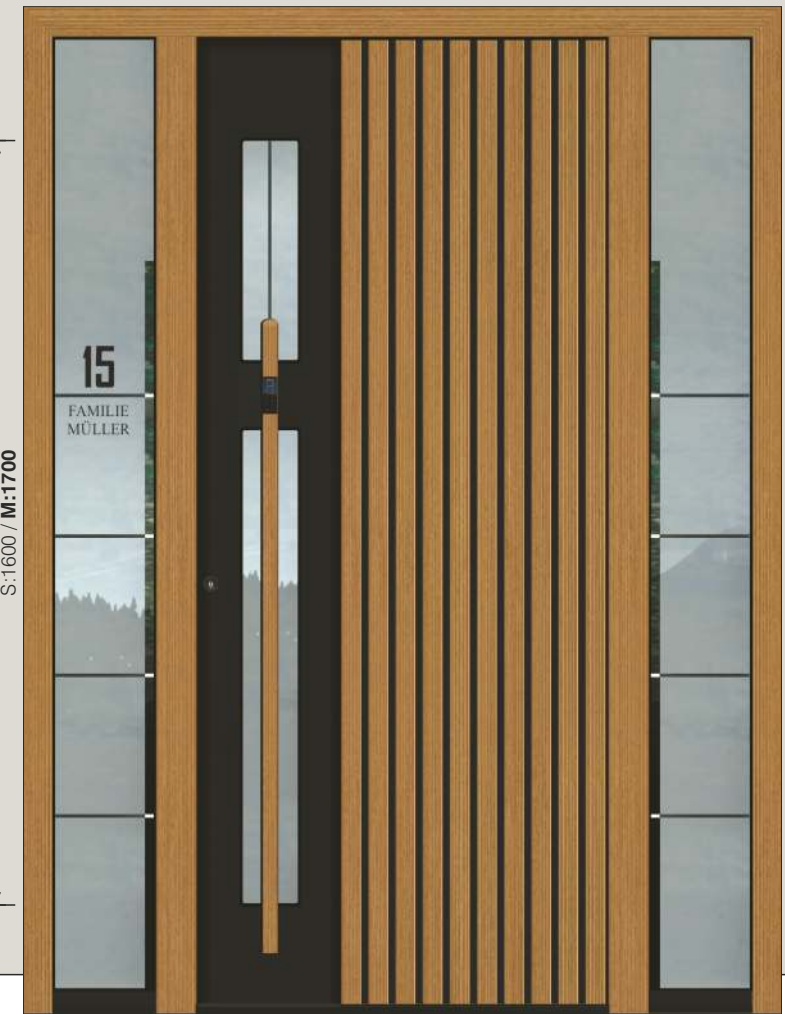

AAE 1705 B

Exterior décor
External 3D battens

Accessories
Glass motif MS 6819
Exterior handle ZAE 200 ML TF

Colour HD 211 - Mountain Pine
Exterior panel RAL 9005 matt
Exterior décor RAL 9005 matt
External battens HD 211 - Mountain Pine
Sidelight ST 01 / WG / 400
Glass motif MS 6819/S +
House number HFG
Only available in the AT 110 P profile construction
Optional: Finger scanner BT 660
Black Edition Package