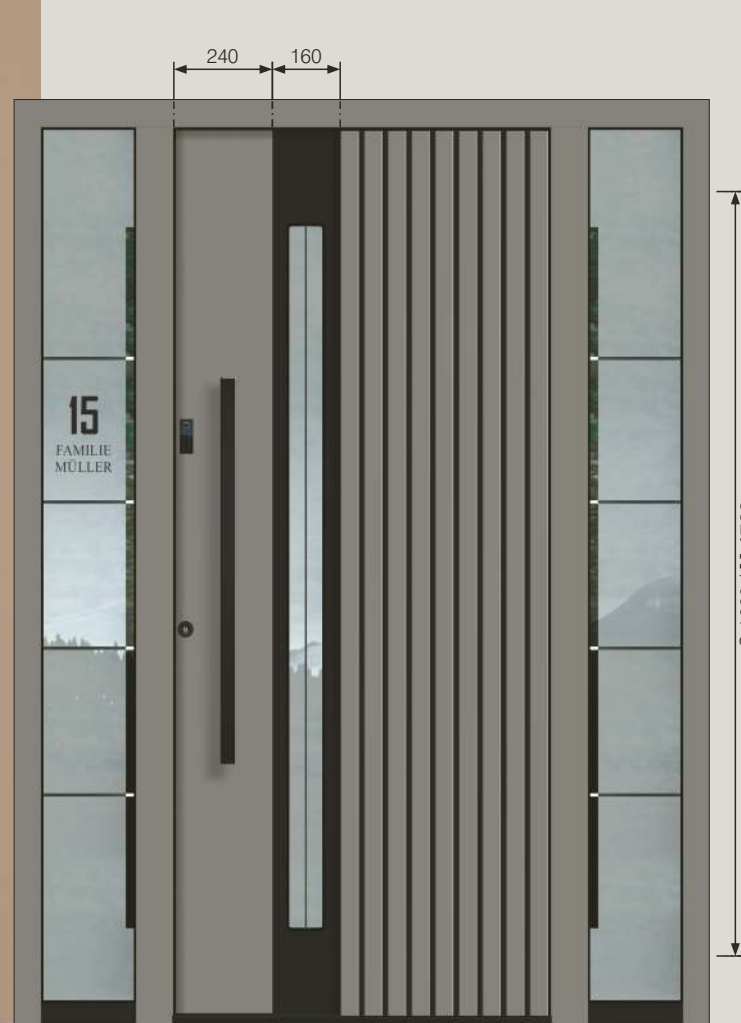

AAE 1714 B

Exterior décor
External 3D battens
Interior grooves only

Accessories
Glass motif MS 6901
Exterior handle ZAE 208 B

Colour RAL 9007 FS
Exterior panel RAL 9005 matt
Exterior décor RAL 9007 FS
External battens RAL 9007 FS
Sidelight ST 01 / WG / 400
Glass motif MS 6901/S +
House number HFG
Only available in the AT 110 P profile construction
Optional: Finger scanner BT 670
Black Edition Package