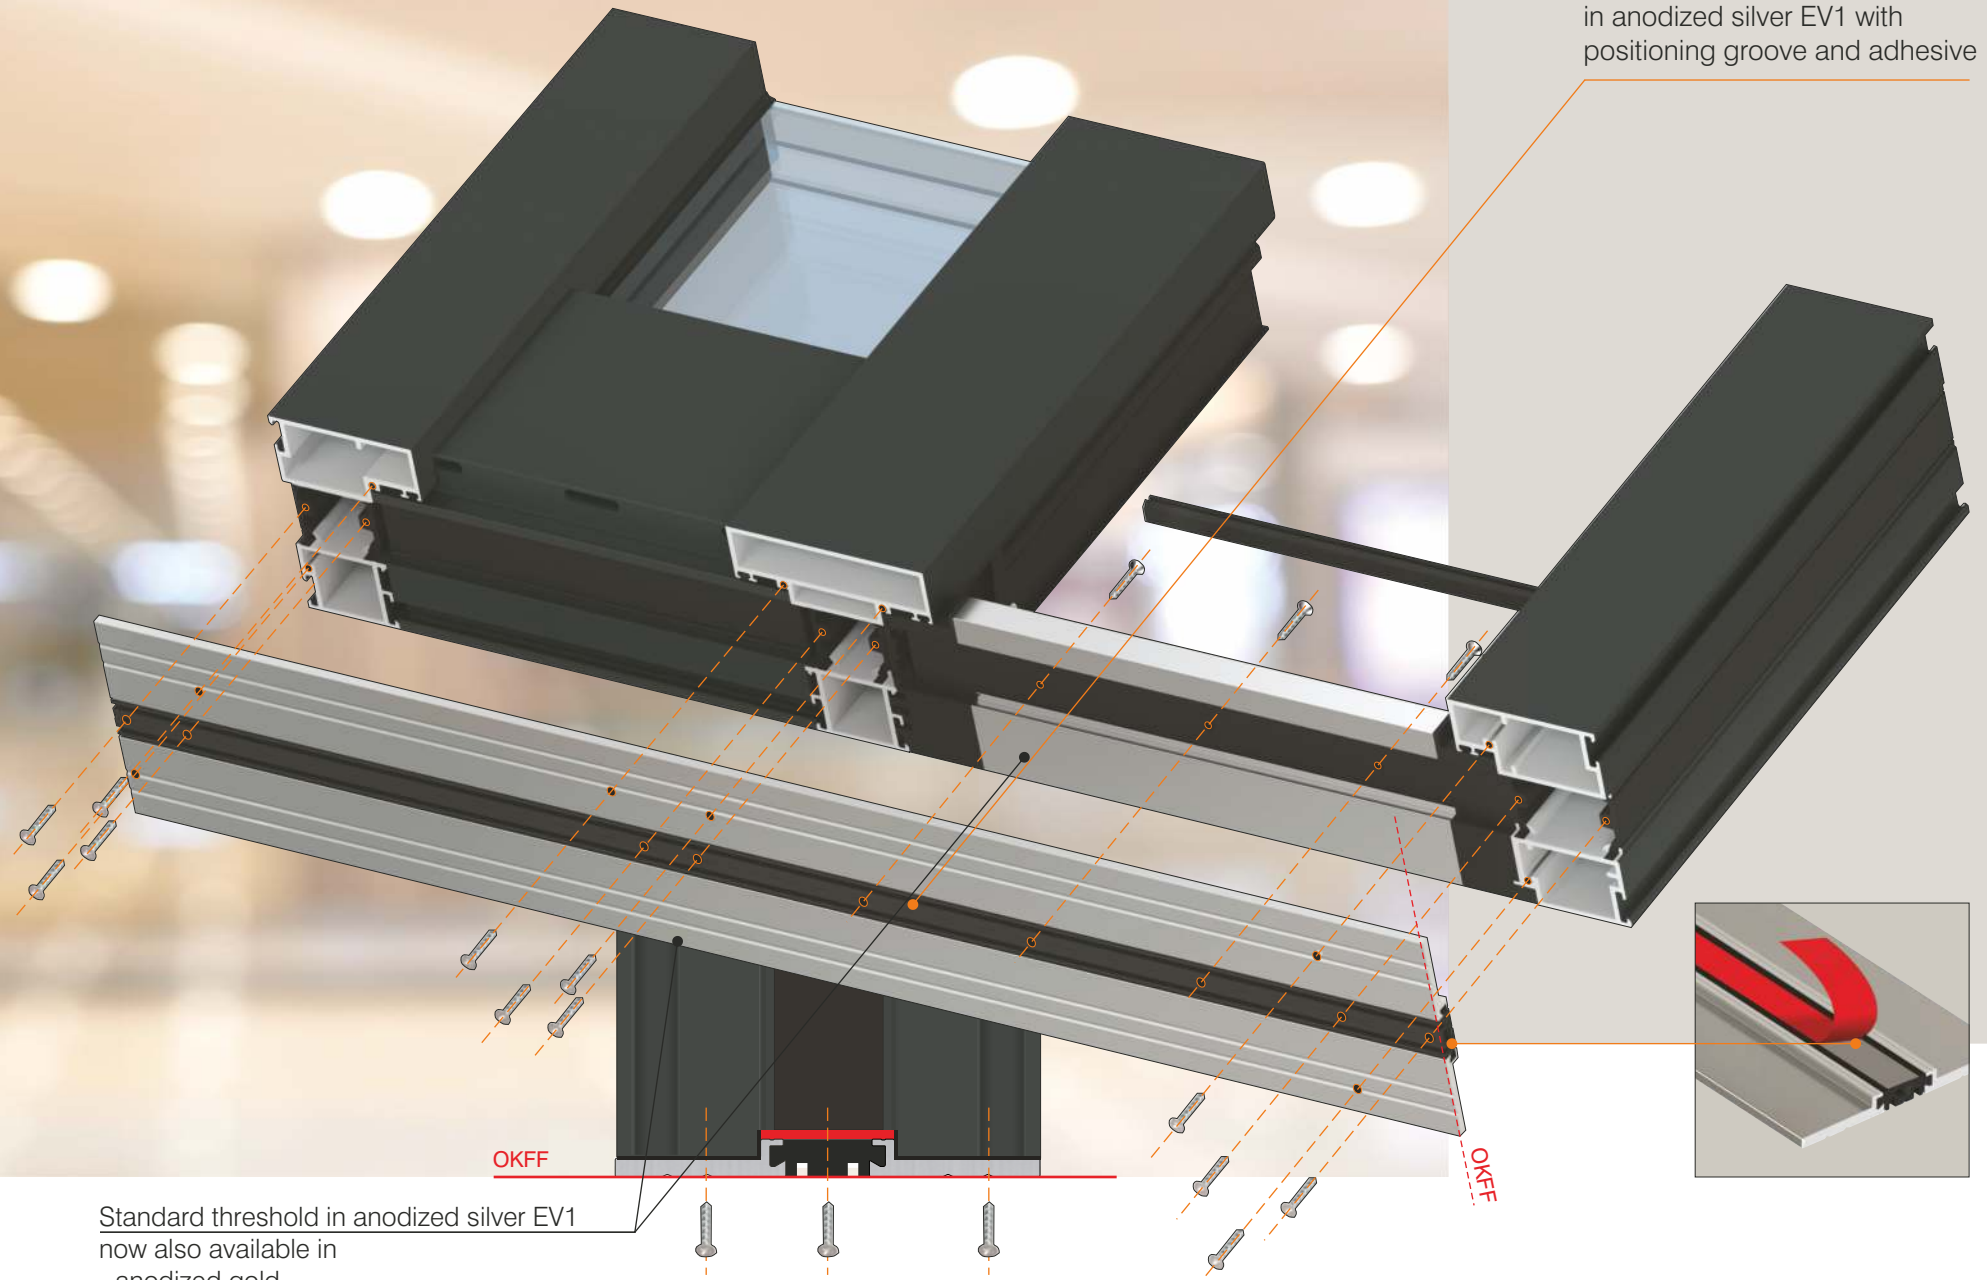

EXCLUSIVE DOORS

Ground static profile standard
in anodized silver EV1 with
positioning groove and adhesive

Standard threshold in anodized silver EV1
now also available in
- anodized gold
- anodized black