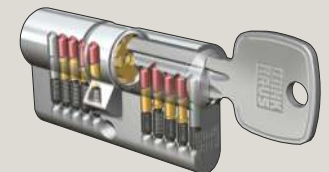

### Complete inoSmart

- Stainless steel electromechanical multipoint hook and bolt lock
- Full-length keep plate
- Free-running cylinder for motorised locking systems (FZG) with 6 keys

- Day/night mode
- Finger scanner, Keypad, Bluetooth (Smartphone)
- Security Escutcheon
- Control unit with cable passage