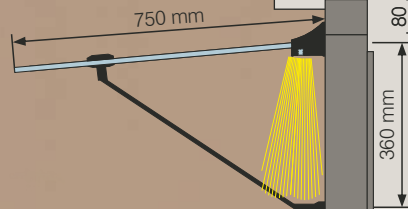

# EXCLUSIVE DOORS

**3D**

exterior applications

Glass canopy with optional LED lighting

B: 1000 / 1200 / **1400** / 1600 / 1800