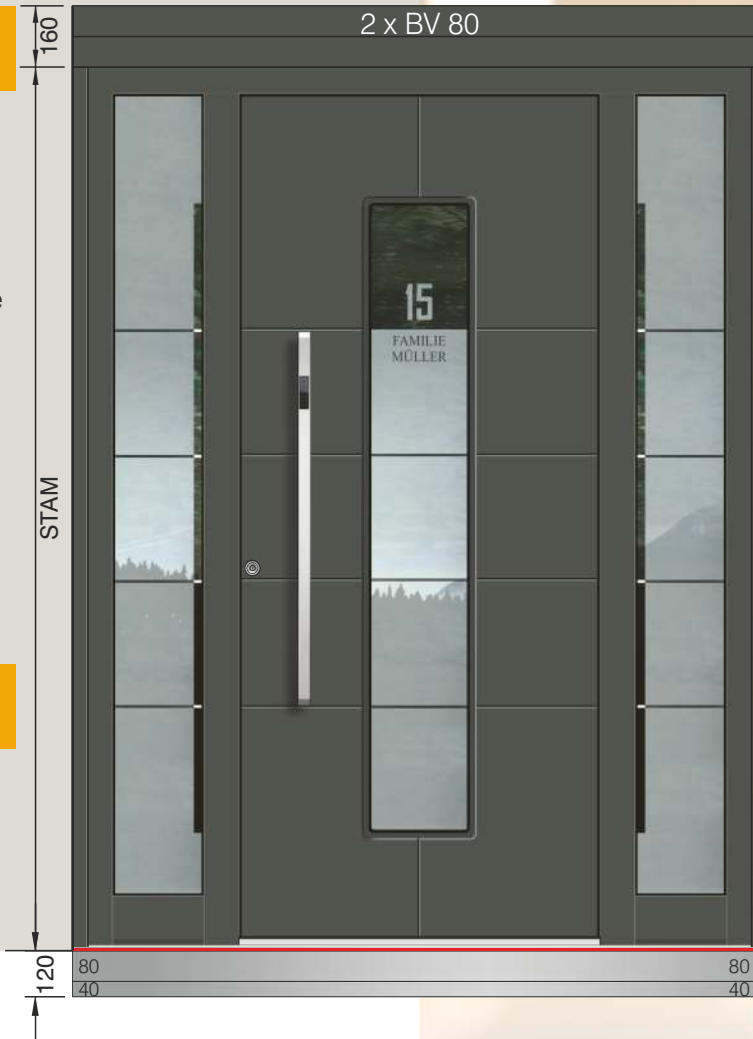

GROUND PROFILE 30 / 40 / 80 mm

A robust and highly stable ground profile, crafted from 2,3 mm anodized aluminium with a double thermal break, is employed beneath the ground static profile. This component facilitates an optimal, straightforward, and secure installation of the front door directly onto an unfinished subfloor. Furthermore, it ensures effective thermal separation between the interior and exterior, preventing the formation of cold bridges.

AGE 1118

PROFILE EXTENSION - 2 x BV 80 - ABOVE
PROFILE EXTENSION - BV 40 - LEFT + RIGHT
GROUND PROFILE - BP 120 / COMBINATION 80/40 - BELOW