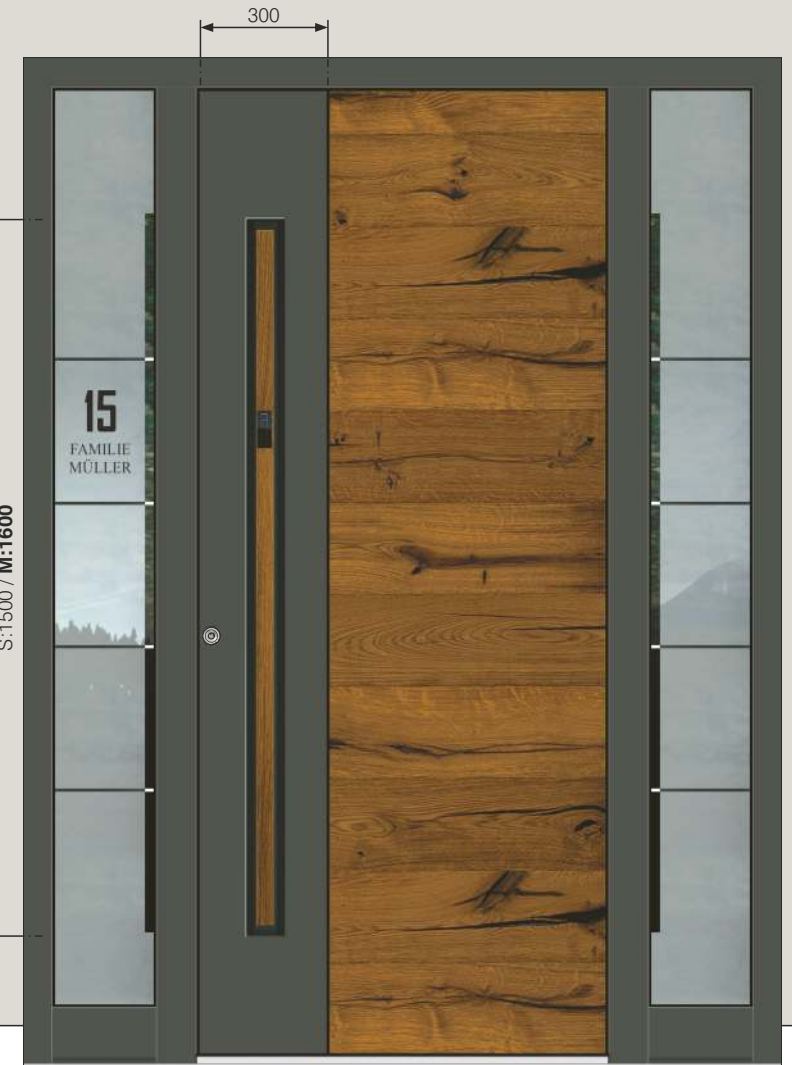

AGE 1064

Exterior décor

Accessories
Exterior handle GM 516 SA

Colour 80 077 FS
Exterior panel DD 416
Exterior décor 80 077 FS
Sidelight ST 01 / WG / 400
Glass motif MS 6025/S +
House number HFG
Optional: Finger scanner BT 660