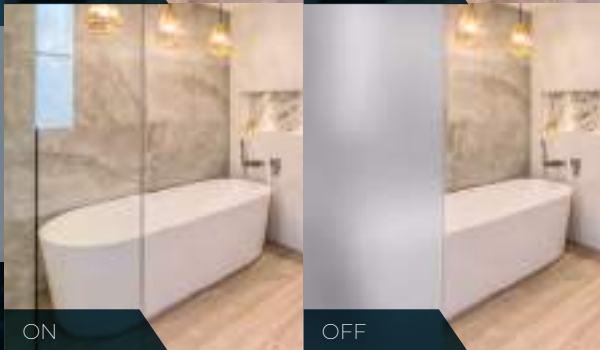

Get the best of both worlds – Privacy on demand and that highly sought after clean and minimalist look in your spaces with Oryx Switchable Film.

ORYX

SWITCHABLE FILM

ORYX

SWITCHABLE FILM

SPEAK TO OUR EXPERTS:
+971 50 6402725

SCAN THE CODE
FOR MORE DETAILS

PRIVACY ON DEMAND

Oryx Switchable Film introduces the option to shift seamlessly between transparency and an opaque state at a moment's notice, bringing a new dimension to your already magnificent spaces.

Shift seamlessly between transparency and opaque at the touch of a button.

This smart solution for controlling the amount of light or heat entering a room eliminates the need for blinds or curtains.