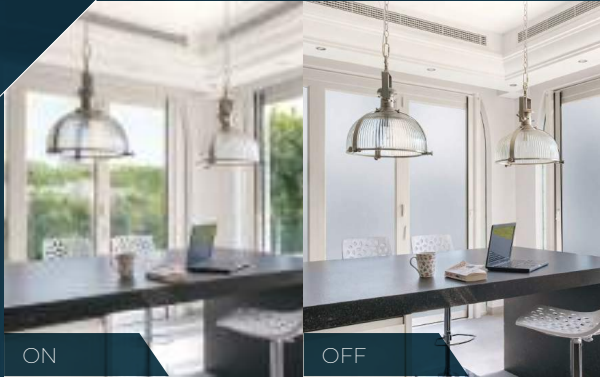

Get the best of both worlds – Privacy on demand and that highly sought after clean and minimalist look in your spaces with Oryx Switchable Film.

ORYX

SWITCHABLE FILM

ORYX

SWITCHABLE FILM

SPEAK TO OUR EXPERTS:
+971 50 6402725

SCAN THE CODE
FOR MORE DETAILS

PRIVACY ON DEMAND