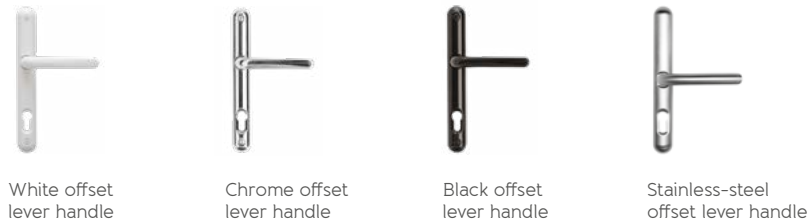

With the offset handle, you can choose to have it placed on either the panel itself or on the door sash, whilst the straight bar and bow bar handles will sit on the panel.*

In addition to striking the optimum balance between superior strength and sleek design, our handles are exhaustively cycle-tested to ensure they mirror the flawless functionality of the doors themselves and will, therefore, stand the test of time.

*Handle options and positions may vary dependent on the panel chosen.

Premium stainless steel range

Certain models can also be colour coded in any RAL shade.

Aluminium offset lever handle range

Bar handle range

Only available in a brushed stainless steel finish.

Cylinder Pull

A cylinder pull can also be specified. Its stylish design sits round the barrel and is used to aid with opening or closing the door.

Knock knock...