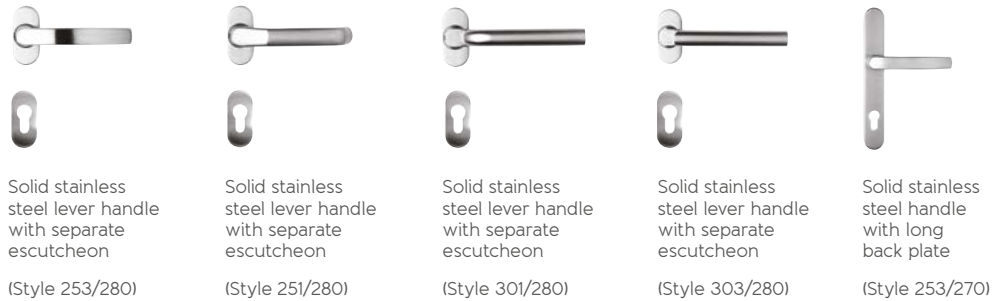

Panel Option: SE 04
Door Colour: 7016M
Frame Colour: 7016M

Getting a handle on things...

The handles of an Origin Residential Door are the perfect finishing touch to the exquisitely designed system.

Choose from a selection of elegant handle styles that have been designed and manufactured with the same level of care and dedication as every other component.

With the offset handle, you can choose to have it placed on either the panel itself or on the door sash, whilst the straight bar and bow bar handles will sit on the panel.*

In addition to striking the optimum balance between superior strength and sleek design, our handles are exhaustively cycle-tested to ensure they mirror the flawless functionality of the doors themselves and will, therefore, stand the test of time.

*Handle options and positions may vary dependent on the panel chosen.

Premium stainless steel range

Certain models can also be colour coded in any RAL shade.

Aluminium offset lever handle range

Bar handle range