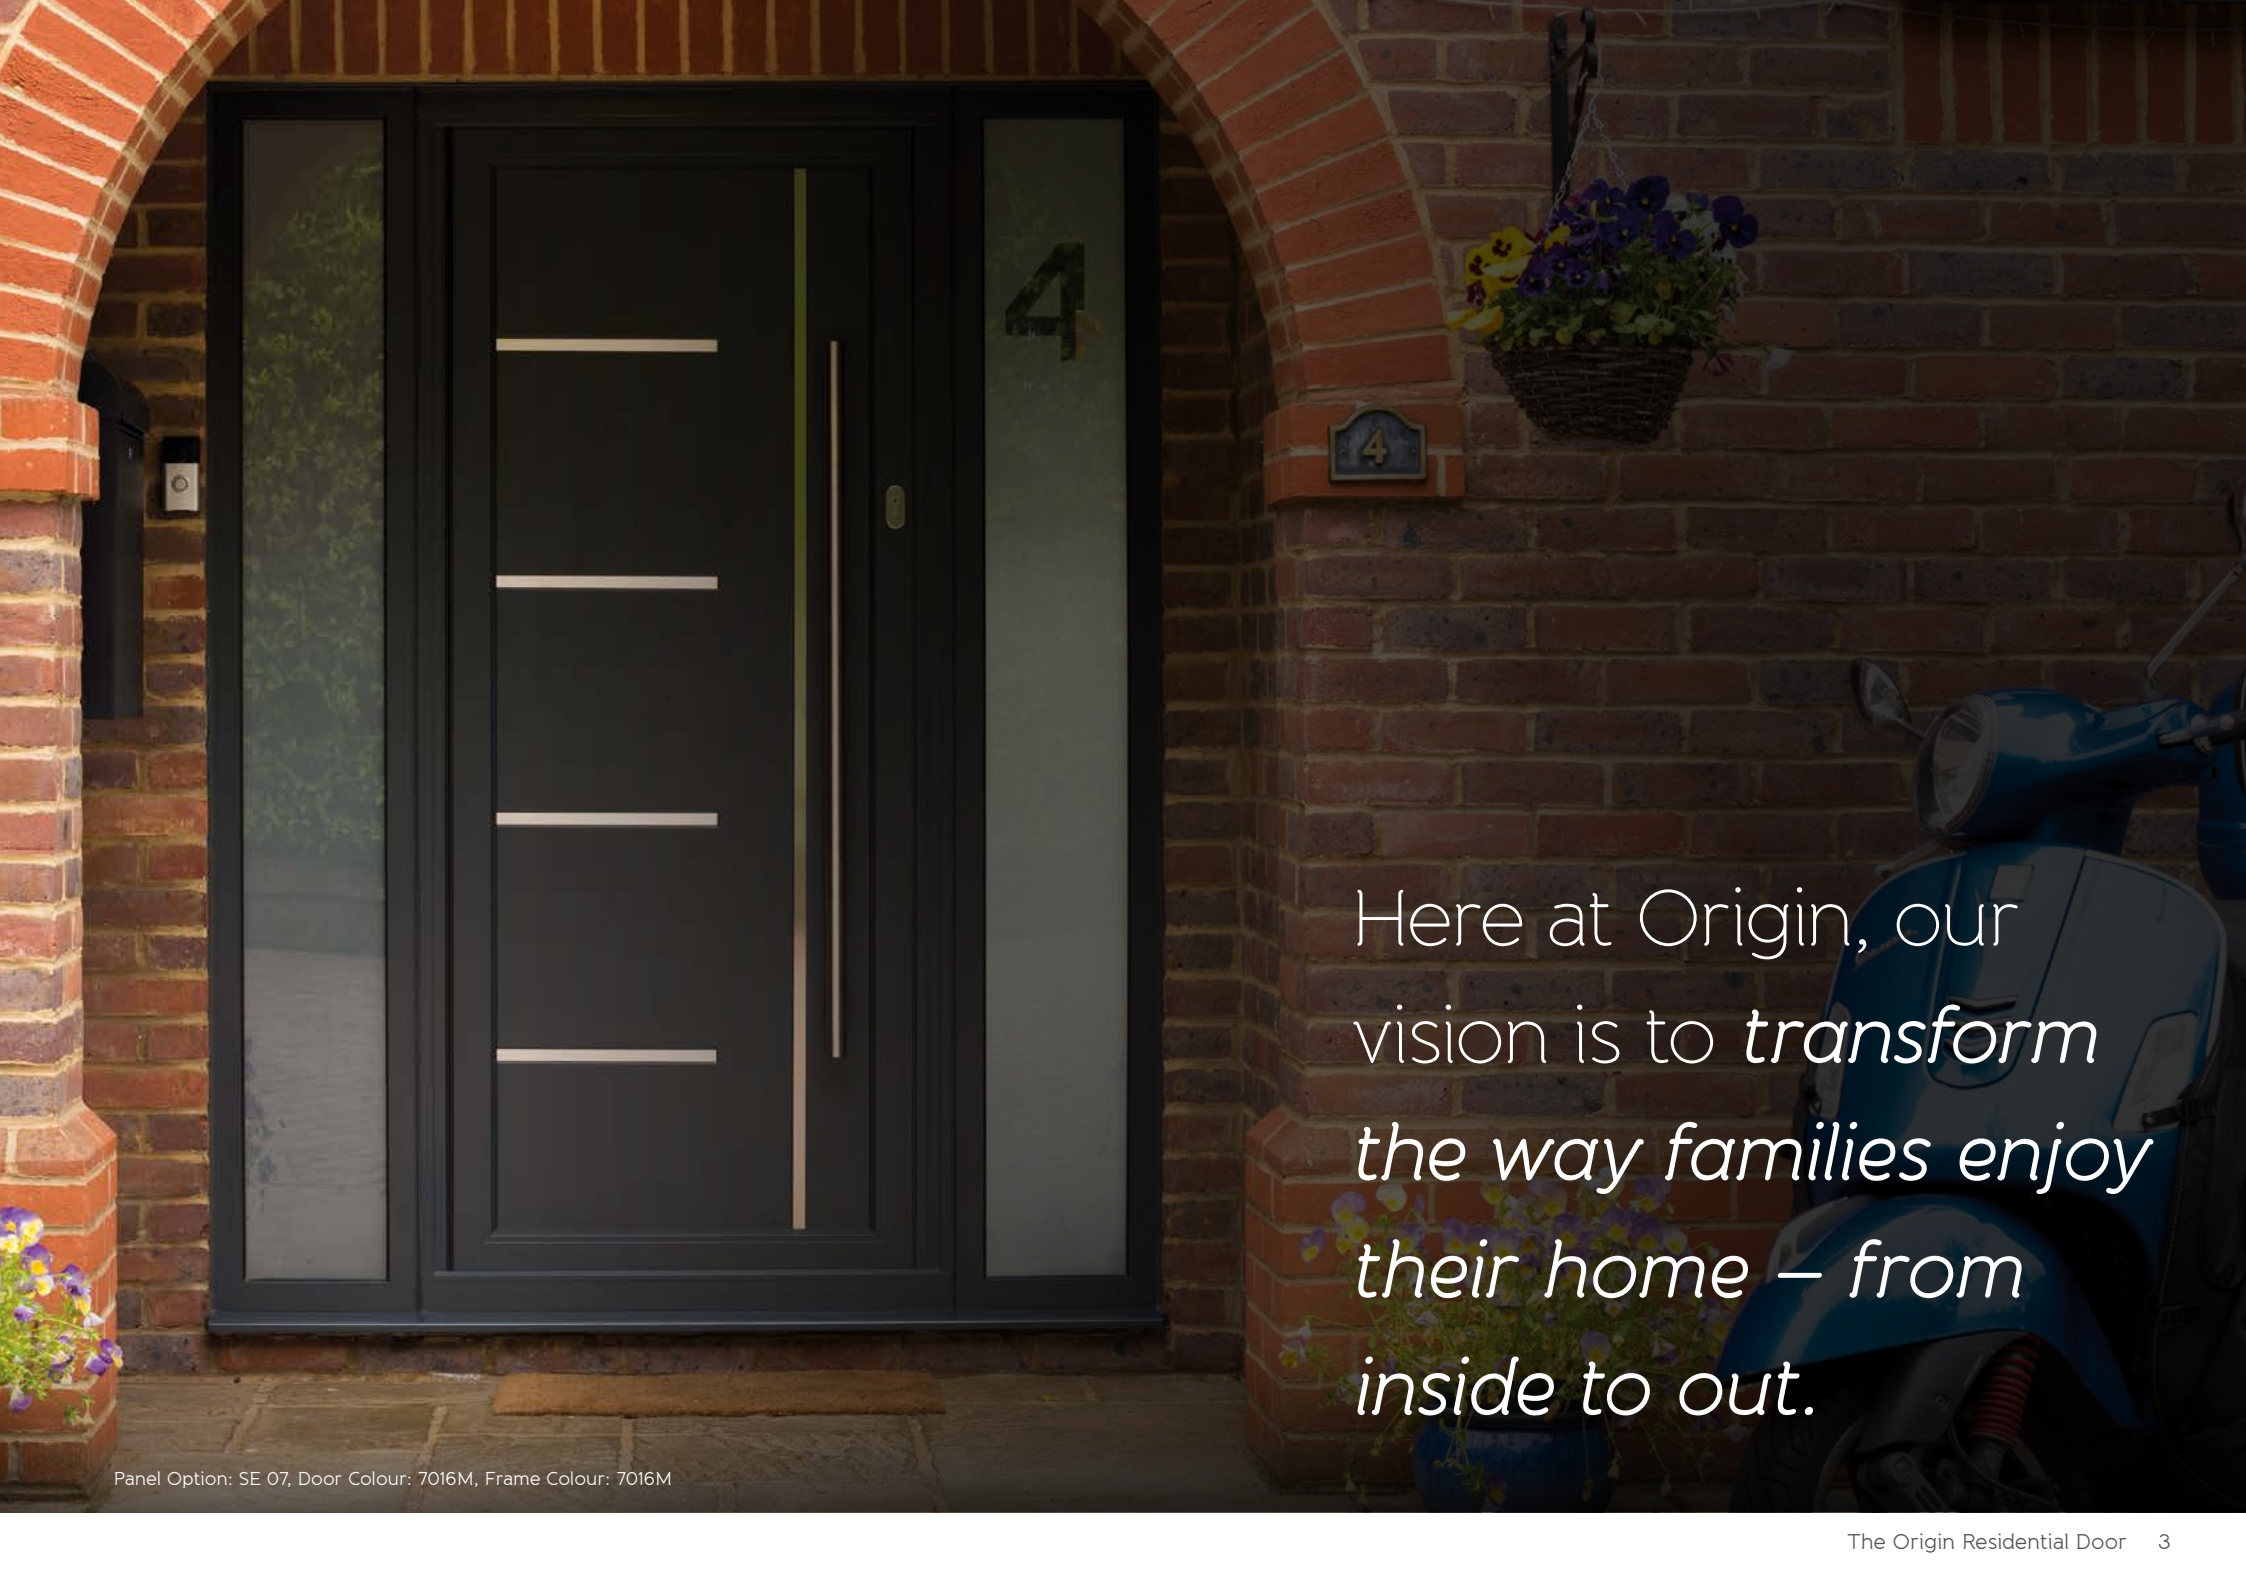

Here at Origin, our vision is to *transform* the way families enjoy their home – from *inside to out*.

Panel Option: SE 07, Door Colour: 7016M, Frame Colour: 7016M