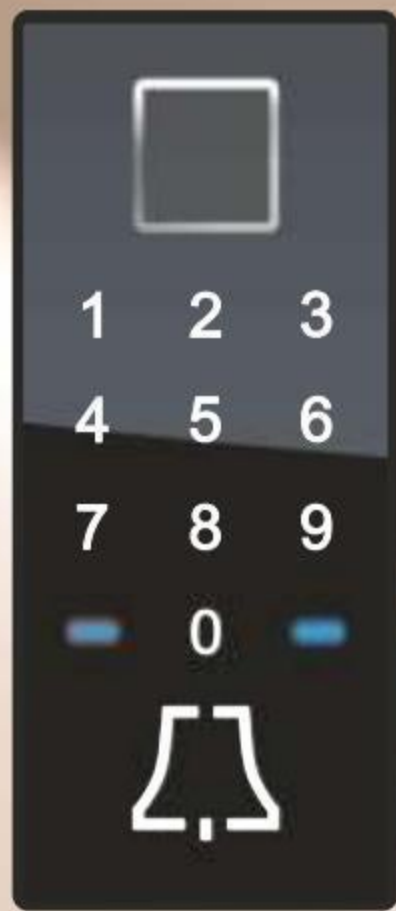

Option: **BT 600**
(Model K)

**FINGER SCANNER
WITH KEYPAD,
NFC AND DOORBELL**