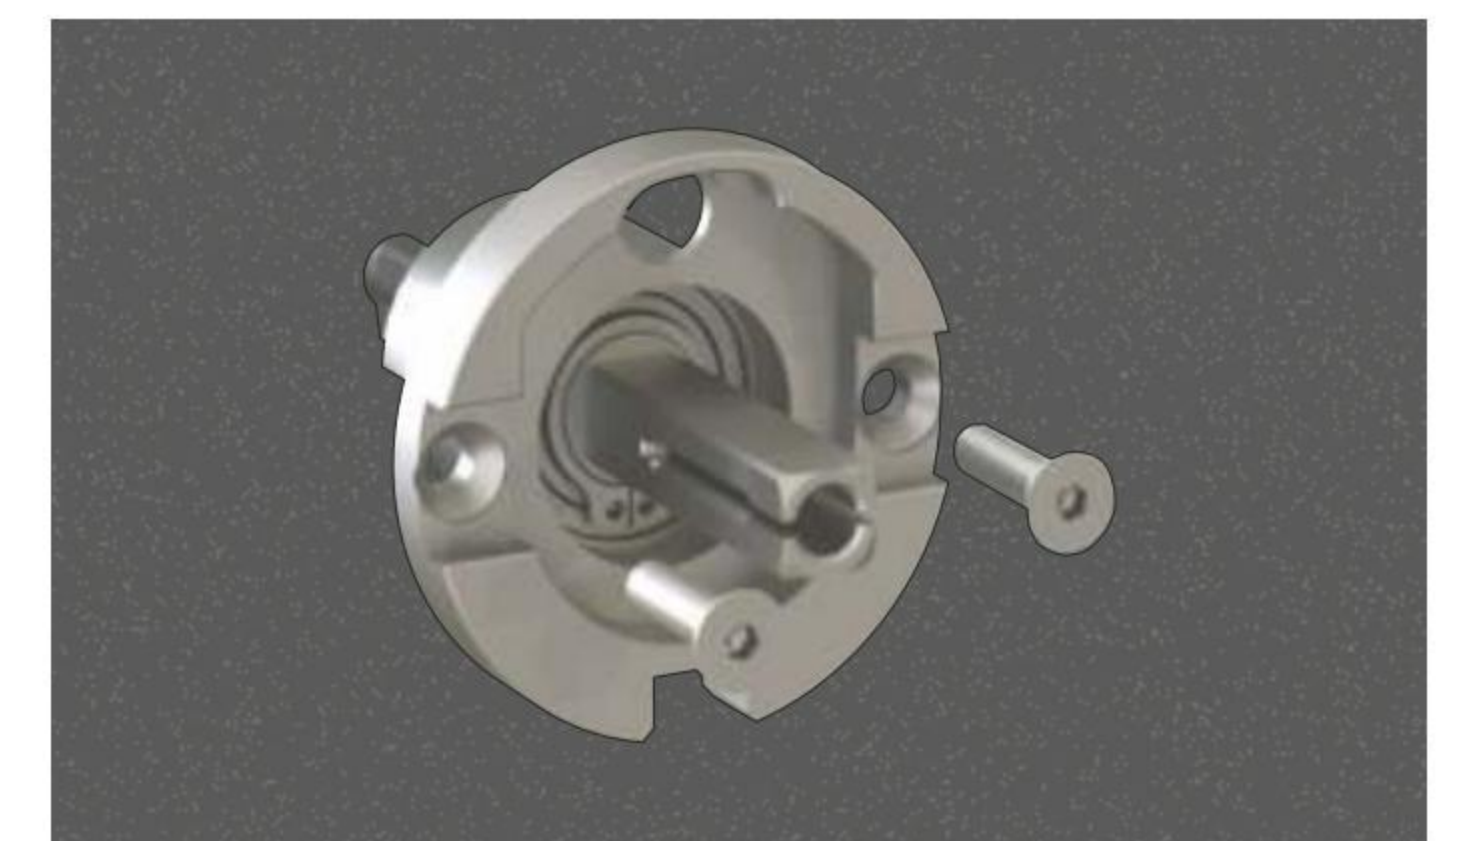

EXCLUSIVE DOORS

Inner lever handles

Inner lever handles and fittings Stainless steel / Series ZIE 400

Handles: inside
ZIE 405
ZIE 405 P
ZIE 406
ZIE 406 P
ZIE 407
ZIE 407 P

Sets: inside / outside
Rosette Round
GA 405
GA 405 P

Options: **ZIE 405 B** - black, **ZIE 405 W** - white

Inner lever handles and fittings Stainless steel matt / Series ZIE 300

Handles: inside
ZIE 300
ZIE 301
ZIE 304
ZIE 330
ZIE 307 / ZIE 307 B
ZIE 350 / ZIE 350 B

Sets: inside / outside
GA 300
GA 301
GA 304
GA 330
GA 307
GA 350

Options: **ZIE 308** - black, **ZIE 351** - black
Insert: standard HD 203, or the same wood decor as the door or black

ABSOLUTELY PERFECT FIT QUALITY IN THE HAND

With the EXCLUSIV series it is possible to replace the standard half-set inside, with the interior lever handles of the Design series.

The workmanship of the new interior lever handles is of the highest quality, made in matt stainless steel. The new built-in ball bearing pin mechanism allows unlimited use and strength.

The production of the inside handles is of the highest quality and technically perfect. A special shade of your choice, which will be adapted to the door models, is possible.

The focus is thus exclusively on the door handle. The contemporary architecture is minimalist, limiting itself to the essentials. Superfluous details are left out. That is why the NEW DESIGN interior lever handles are a perfect match for contemporary architecture.