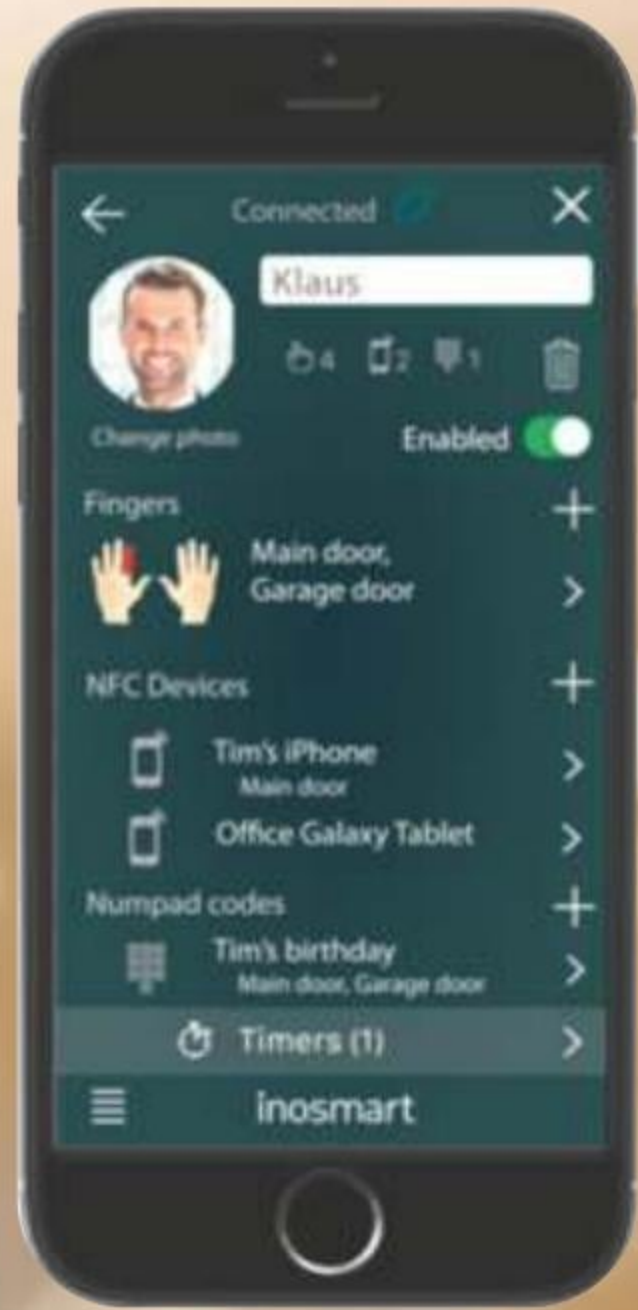

EXCLUSIVE DOORS

Flush mounted into pull-bar
of recessed handle

BT 630

CONTROL UNIT