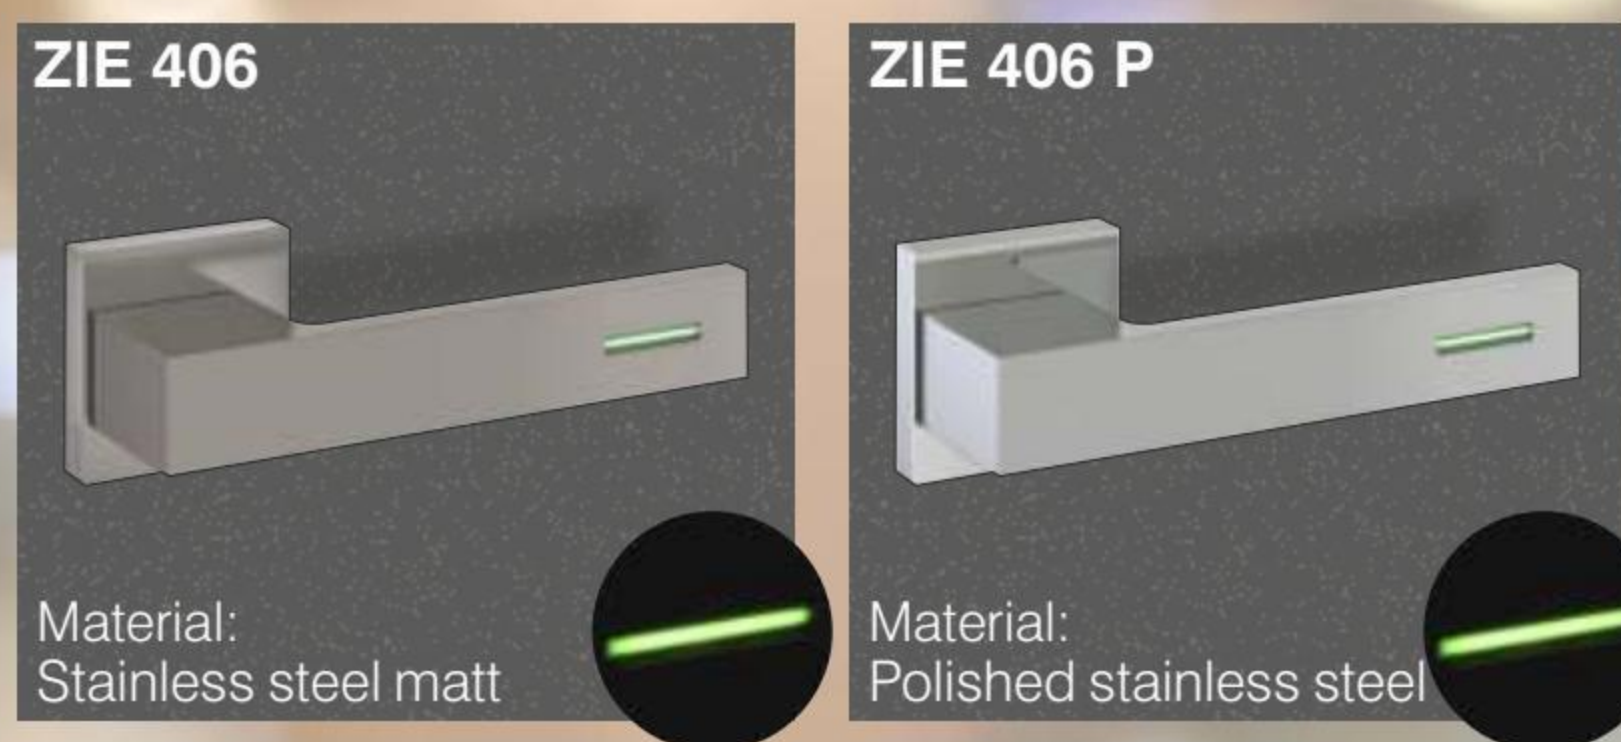

EXCLUSIVE DOORS

Inner lever handles

Inner lever handles and fittings Stainless steel / Series ZIE 400