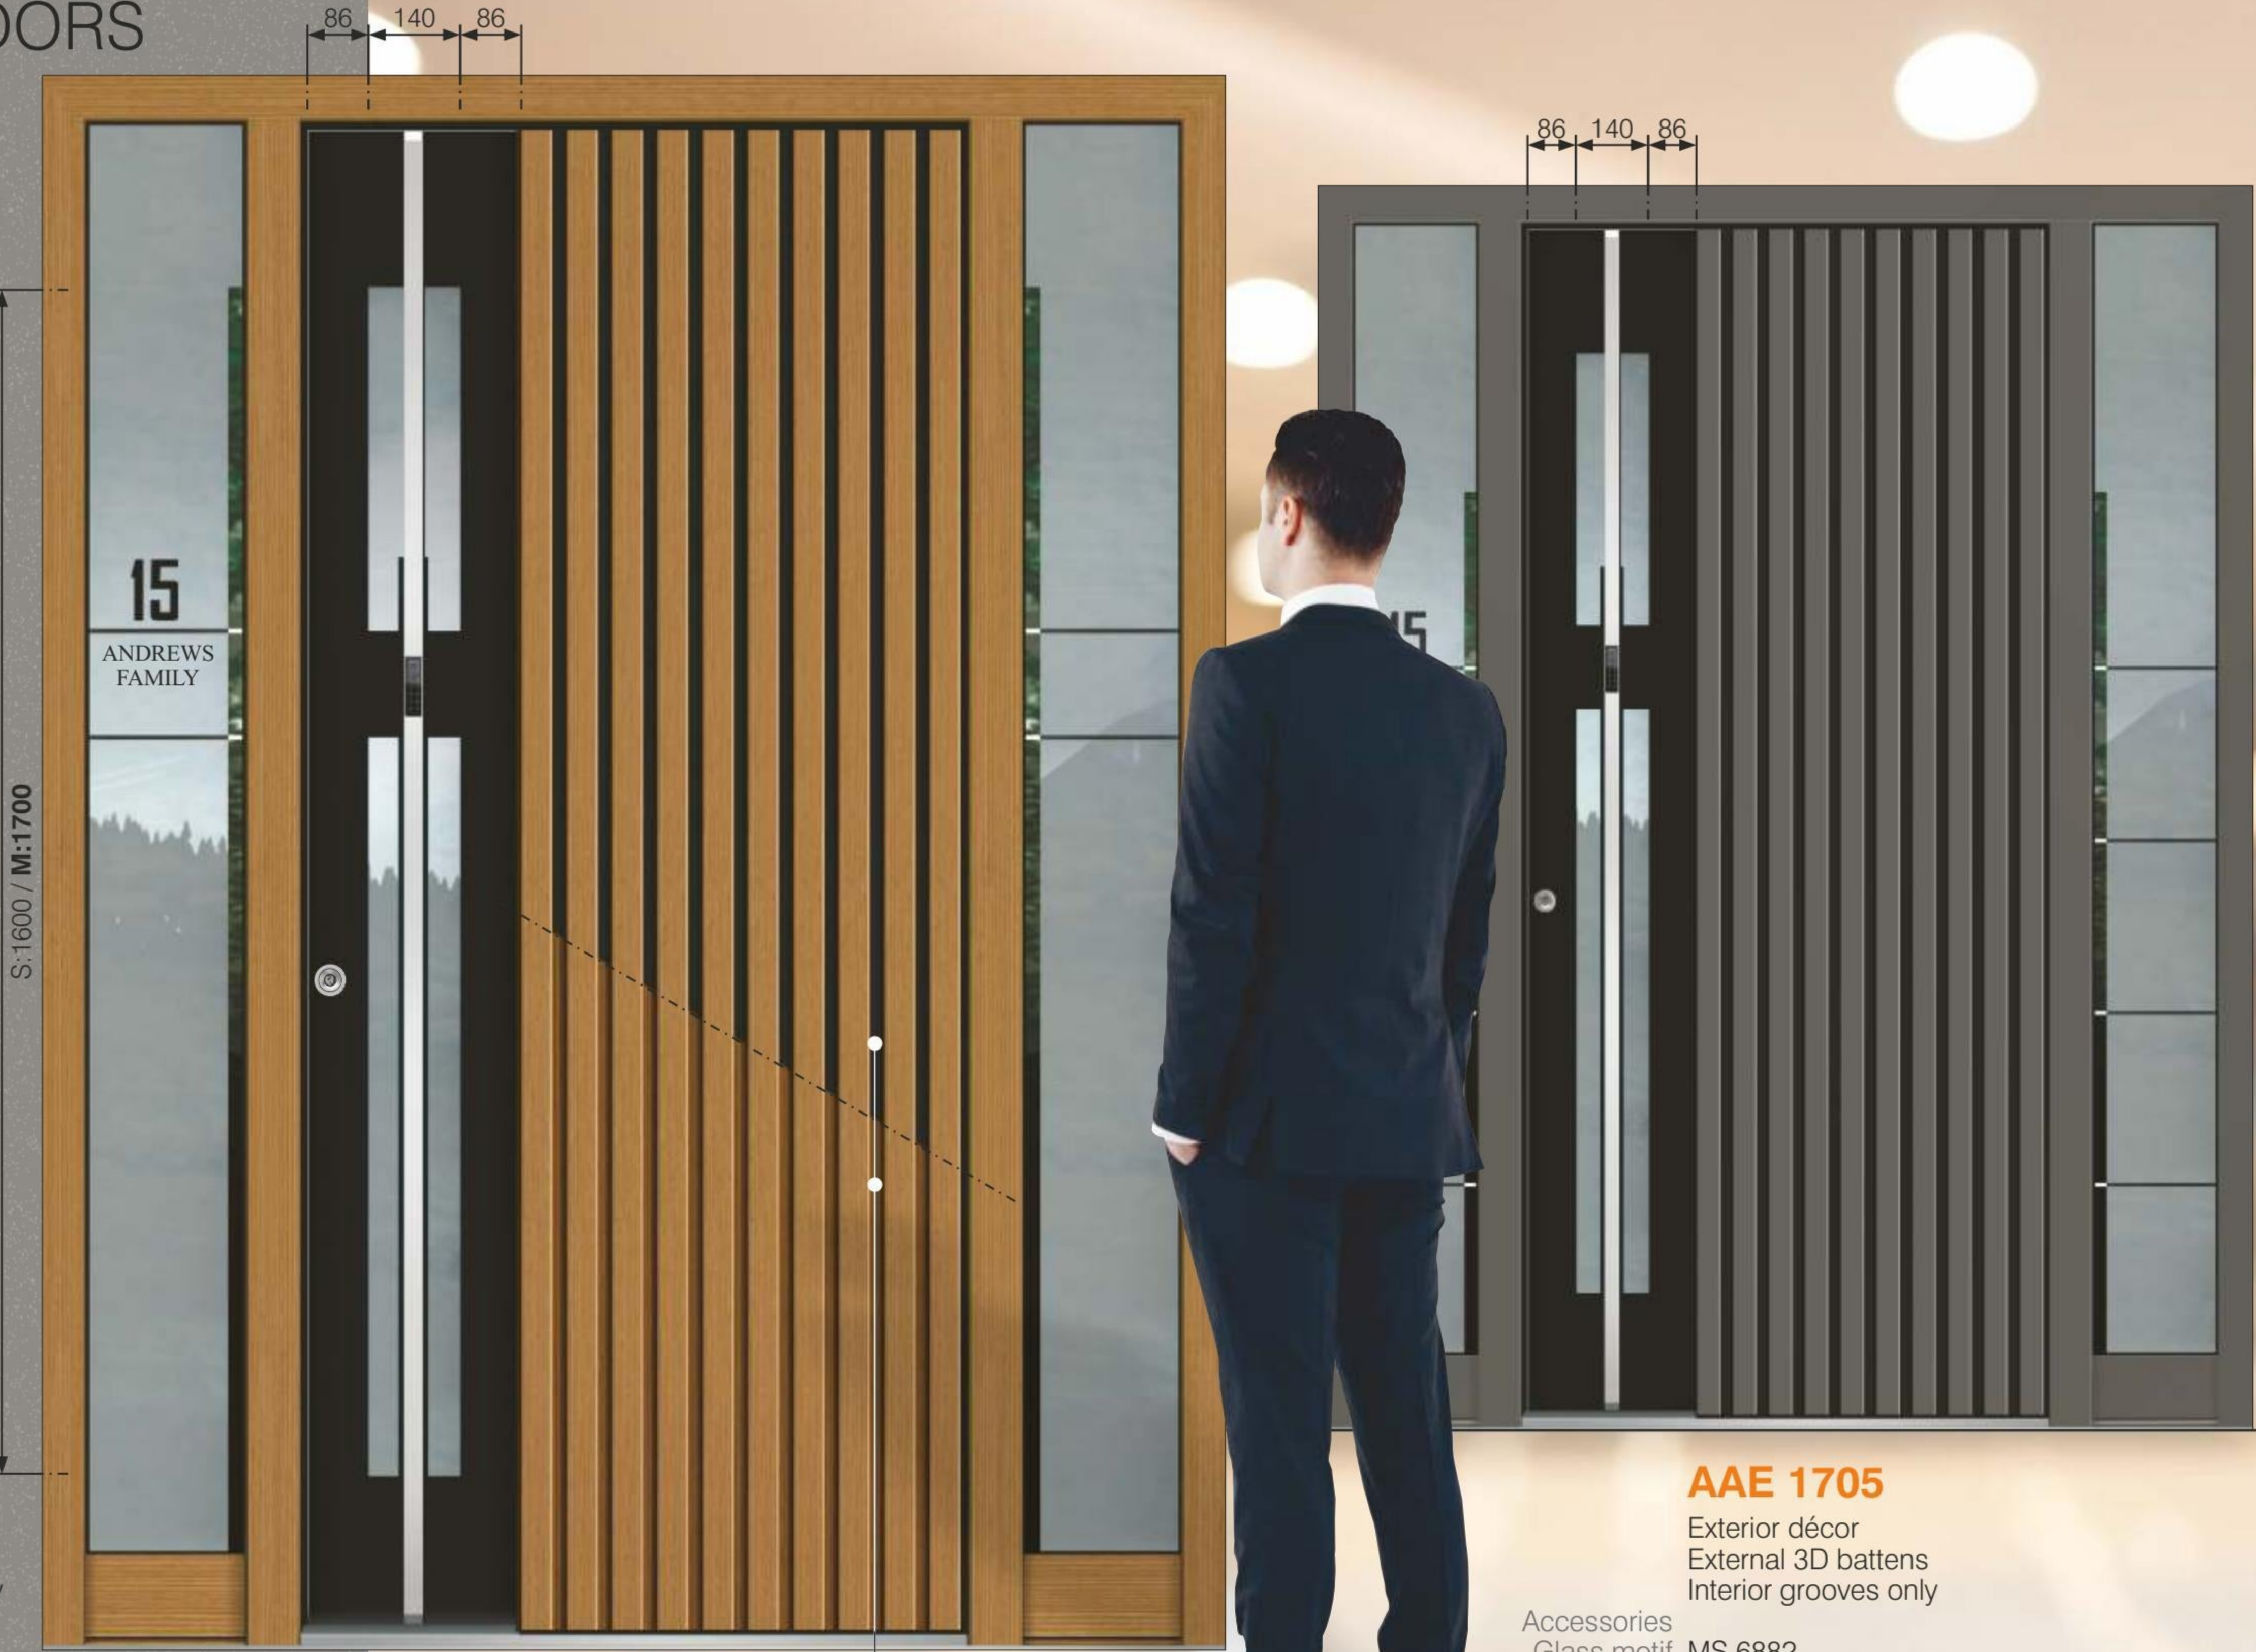

Only available in the AT 110 P profile
construction.

art art

EXCLUSIVE DOORS

inoSmart
SMART DOOR SYSTEM

Option: **BT 610** (Model R)

**FINGER SCANNER,
KEYPAD, NFC
AND LED LIGHTING**

AAE 1705

Exterior décor
External 3D battens
Interior grooves only