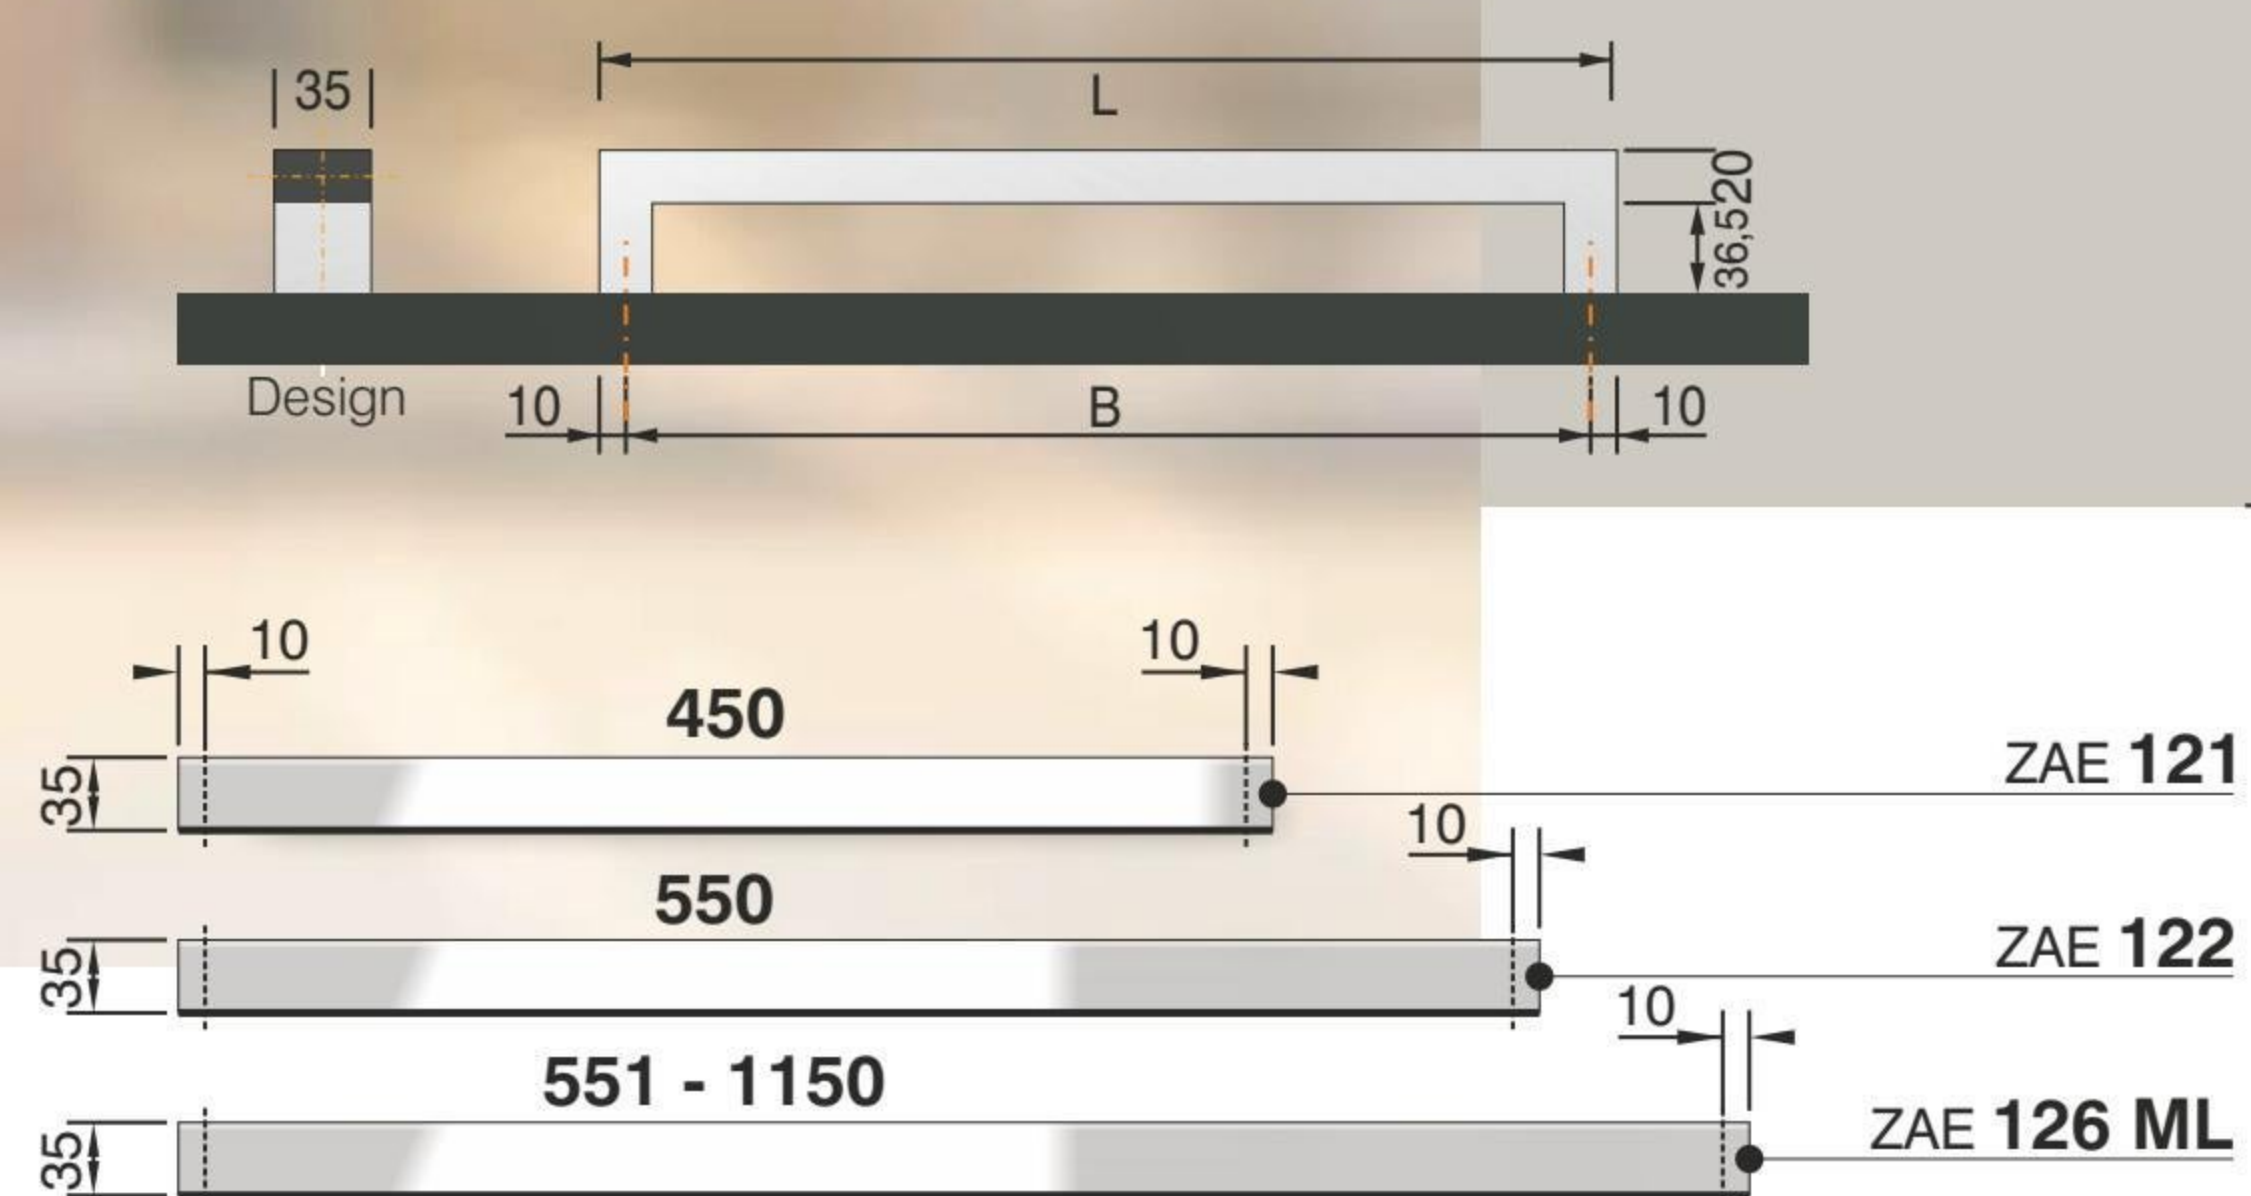

Series 120 20x35 / Exterior push handle, horizontal / Stainless steel matt

AAE 1618

Exterior décor
Grooves on both sides

Accessories
Glass motif MS 6836
Exterior handle ZAE 141 R

Colour RAL 7016 matt
Exterior decor RAL 9005 matt
Side element ST 01 / WG / 400
Glass motif MS 6836/S