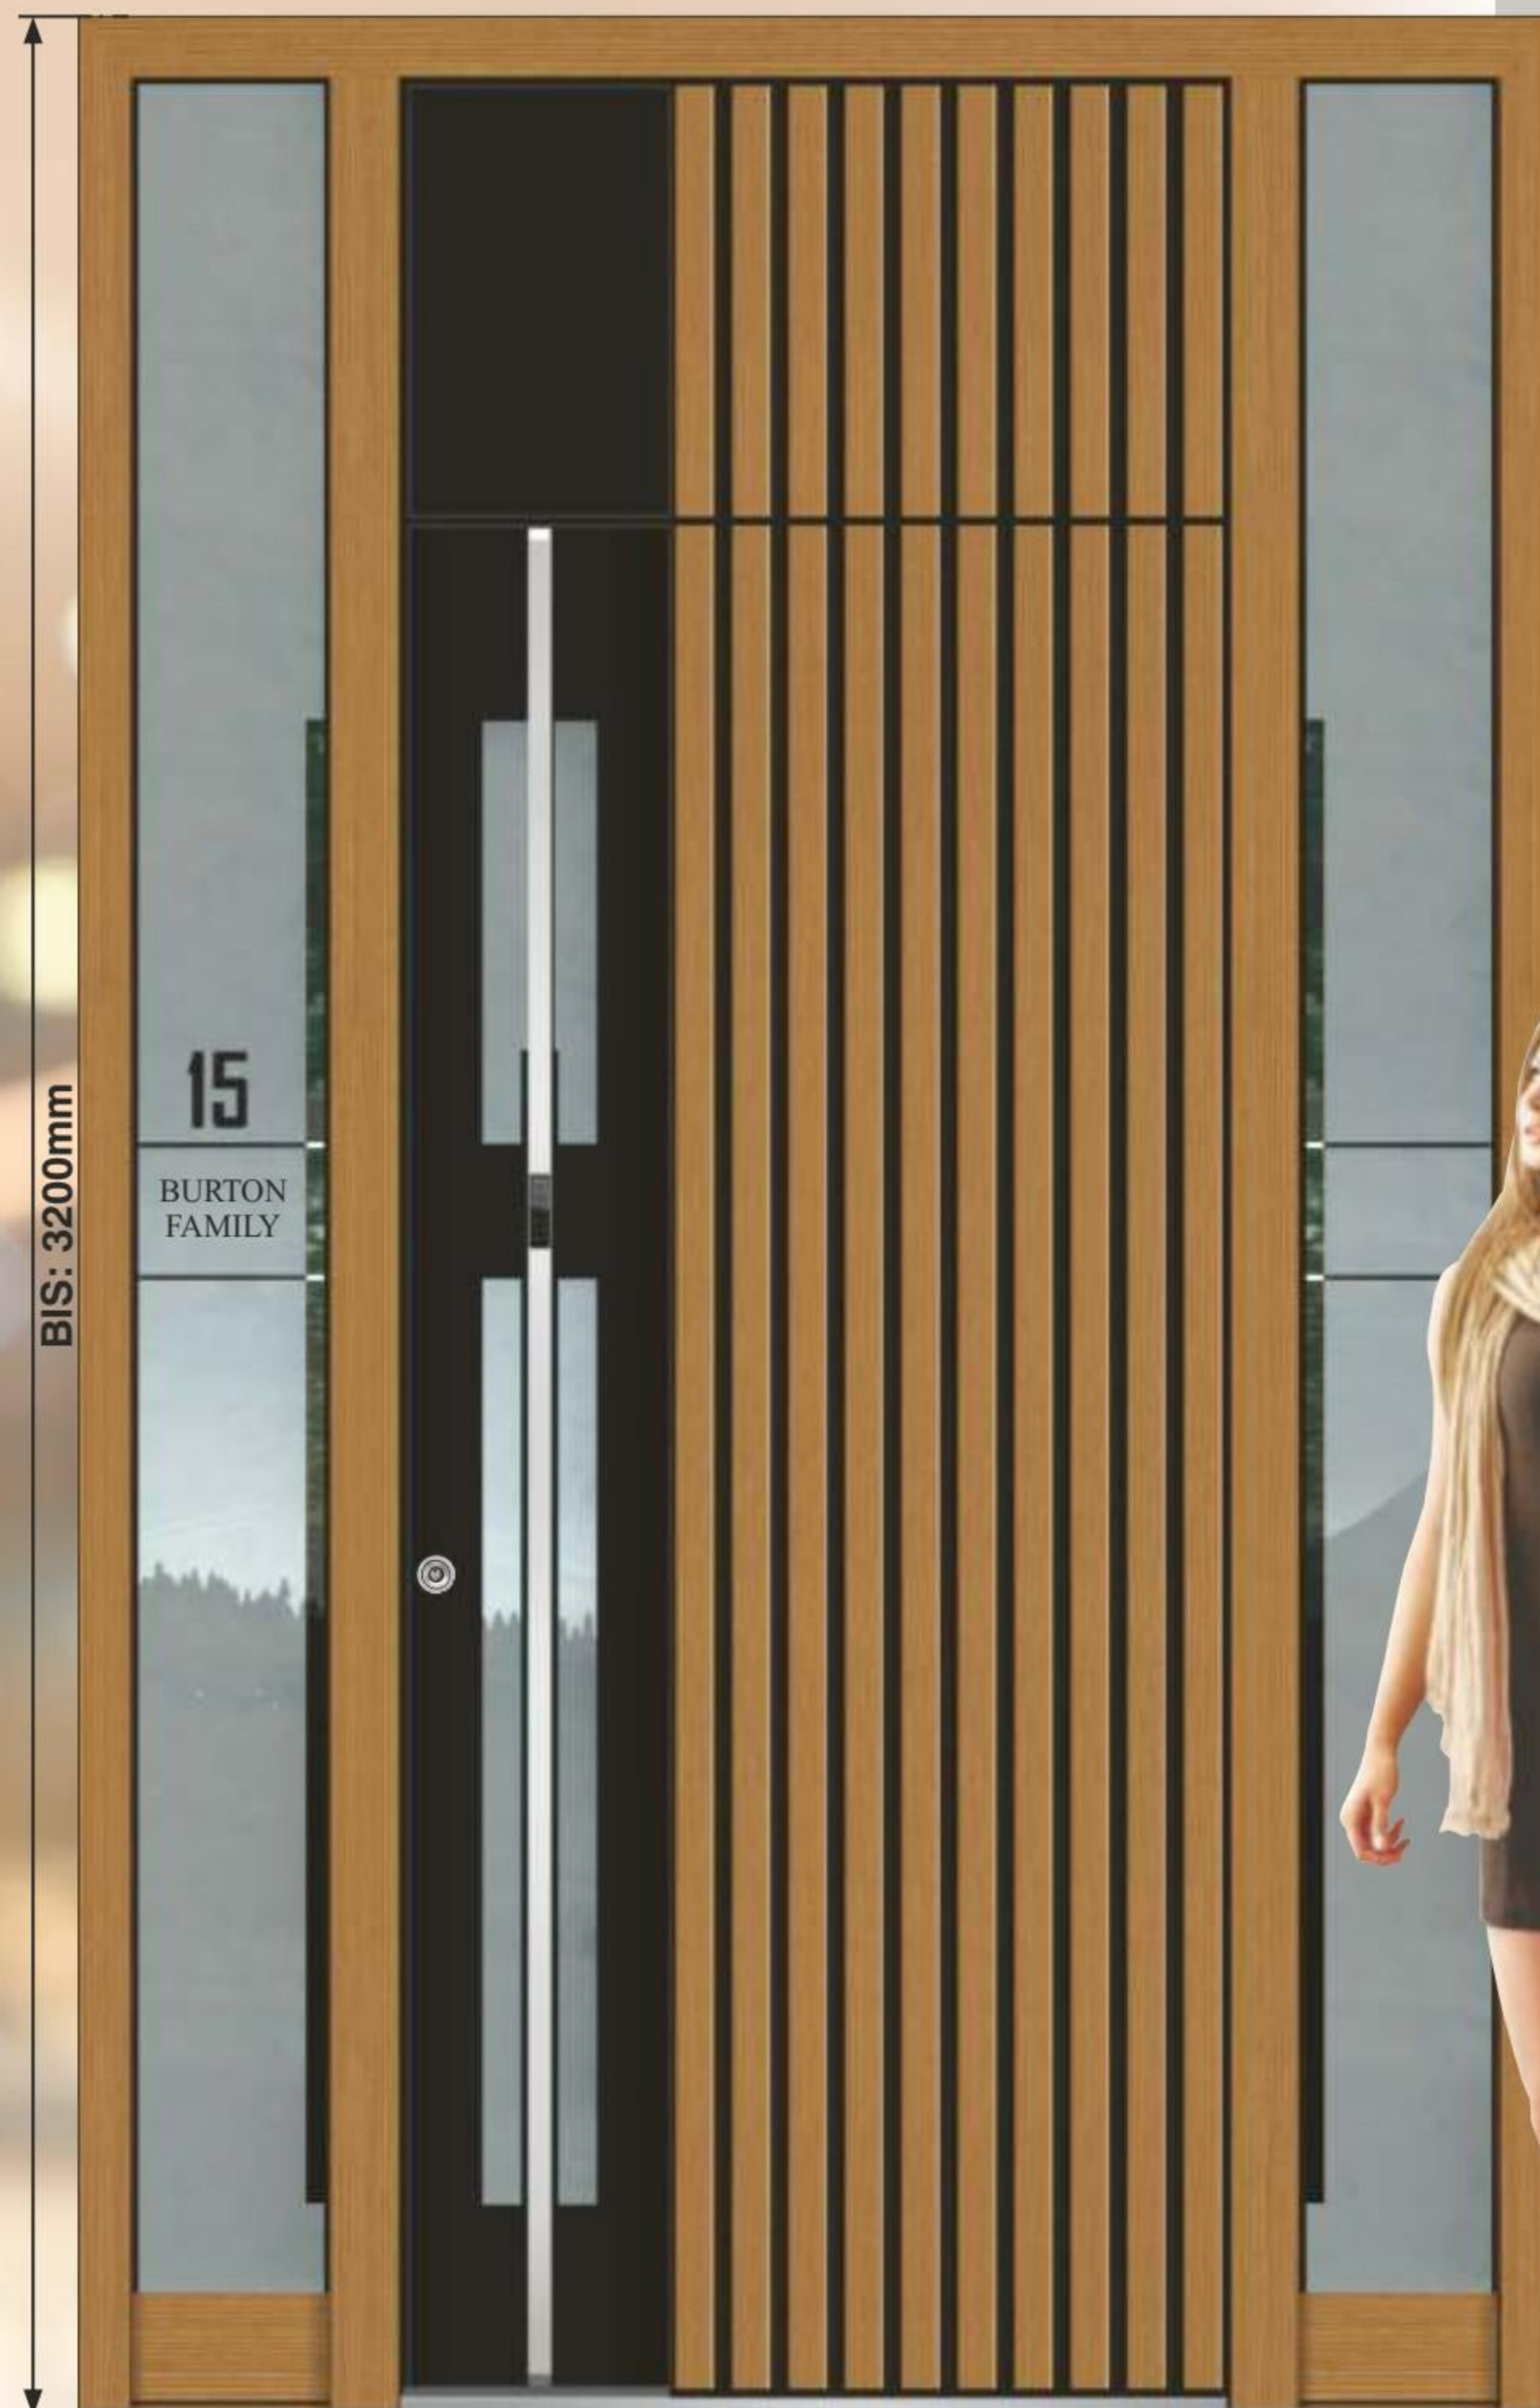

EXCLUSIVE DOORS

Door stability

DOOR STABILITY

The impact of climatic conditions on aluminum entrance doors in winter and in the hot summer, the so-called Bimetallic effect can trigger an unpleasant leaf deformation, leading to difficulties in closing the door.

Our patented leaf design, the

DILATION LAYER

and an increased thermal bridge with a special U-value lock, ensure that the Exclusiv range has an optimal sealing function between the leaf and door frame. Our entrance doors can be used optimally even under extreme climatic conditions.

AAE 1705

Exterior décor
External 3D battens
Interior grooves only

Accessories
Glass motif MS 6812
Exterior handle ZAE 700 F

Colour HD 211 - Mountain Pine
Exterior panel RAL 9005 matt
Exterior decor RAL 9005 matt
External battens HD 211 - Mountain Pine
Side element ST 01 / WG / 400
Glass motif MS 6812/S +
House number HFG
Optional: Top leaf

Only available in the AT 110 P profile construction