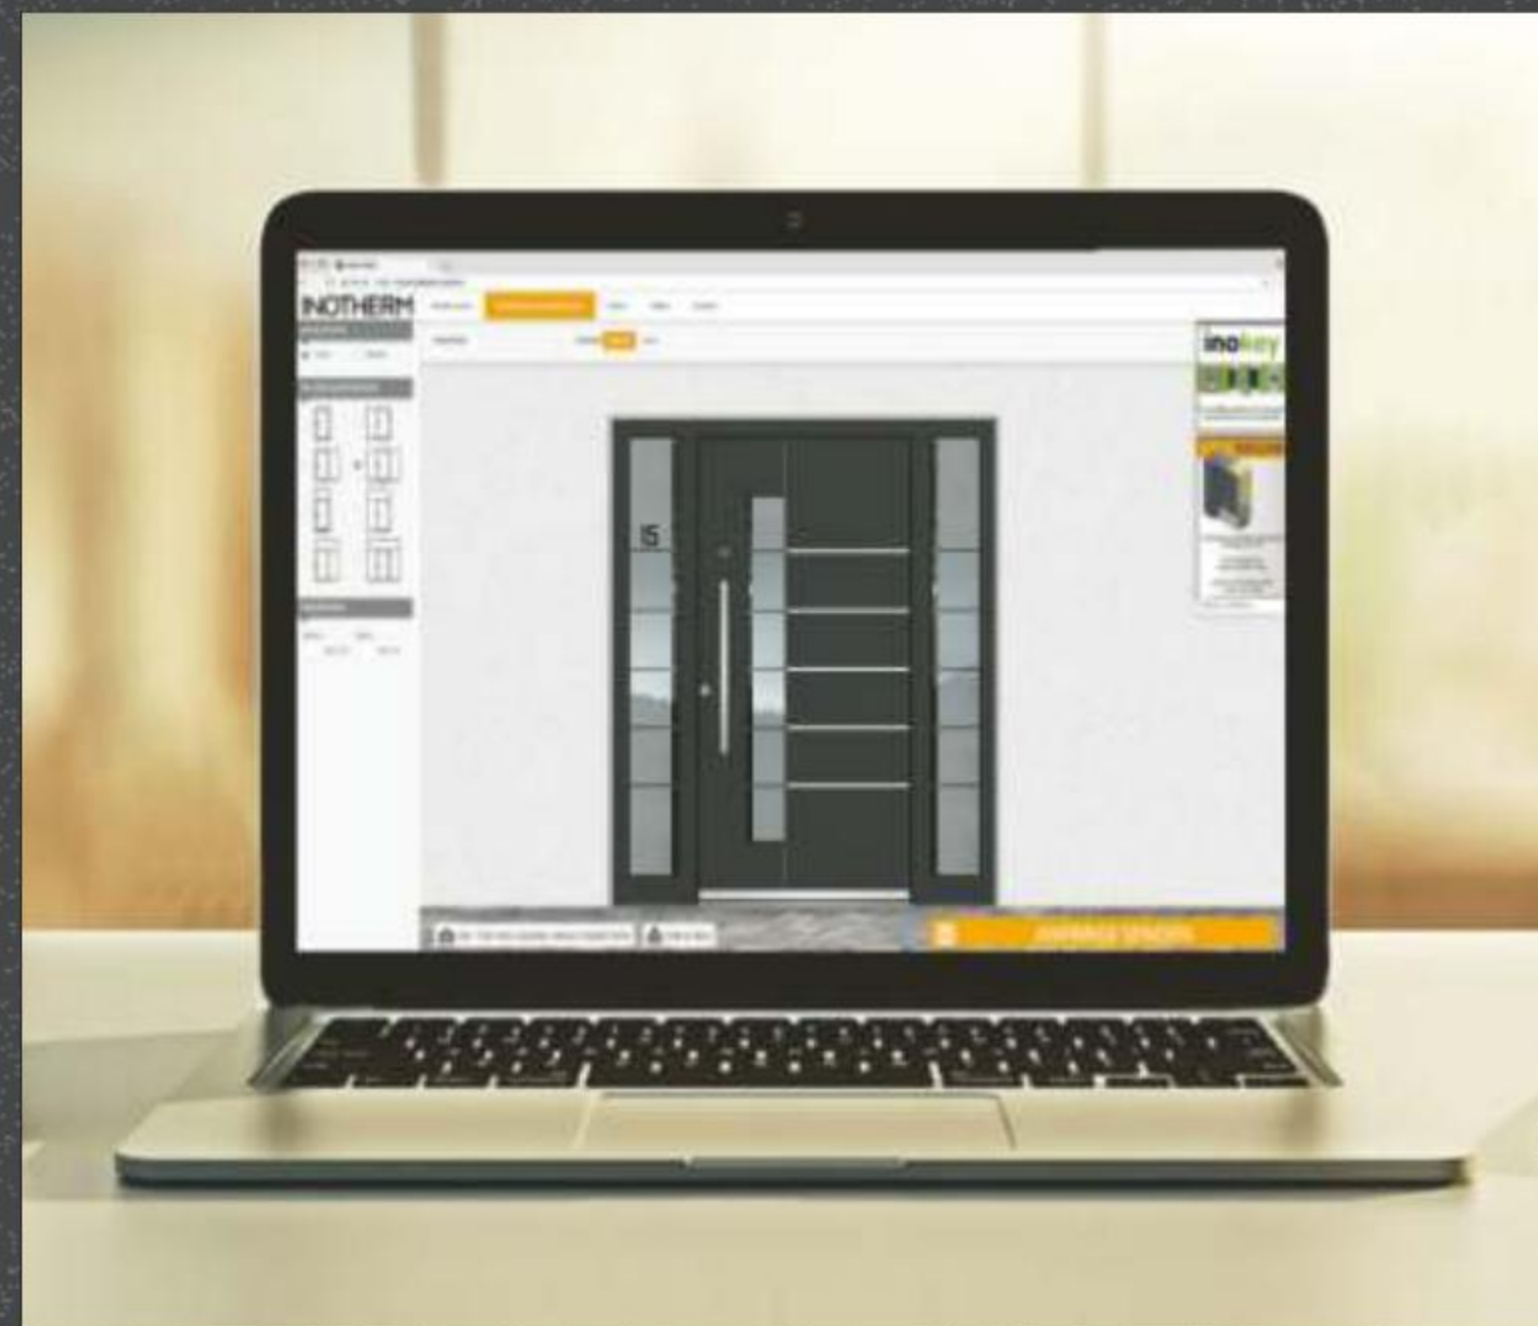

EXCLUSIVE DOORS

Designed for you.

OUR ONLINE DOOR CONFIGURATOR

At www.inotherm.com you have the option to easily configure your front door. With just a few clicks, you can create your individual design and see the result immediately.

Quick preparation of quotations with recommended prices and colour drawings at your local INOTHERM sales partner nearby. We offer fast, reliable delivery times, as well as a 5-year warranty.

INOTHERM INOKALK - PARTNER

The exclusive Inotherm aluminium doors are sold through a network of competent partners who use the professional **INOTHERM INOKALK** configurator and provide detailed quotes, measuring, installations, warranty and consultations.

INOTHERM DOOR STUDIO

Can't find your dream door in our wide model range?

Are you looking for something different, a bespoke door? Our **DOOR STUDIO** can design a unique door for you according to your specifications!