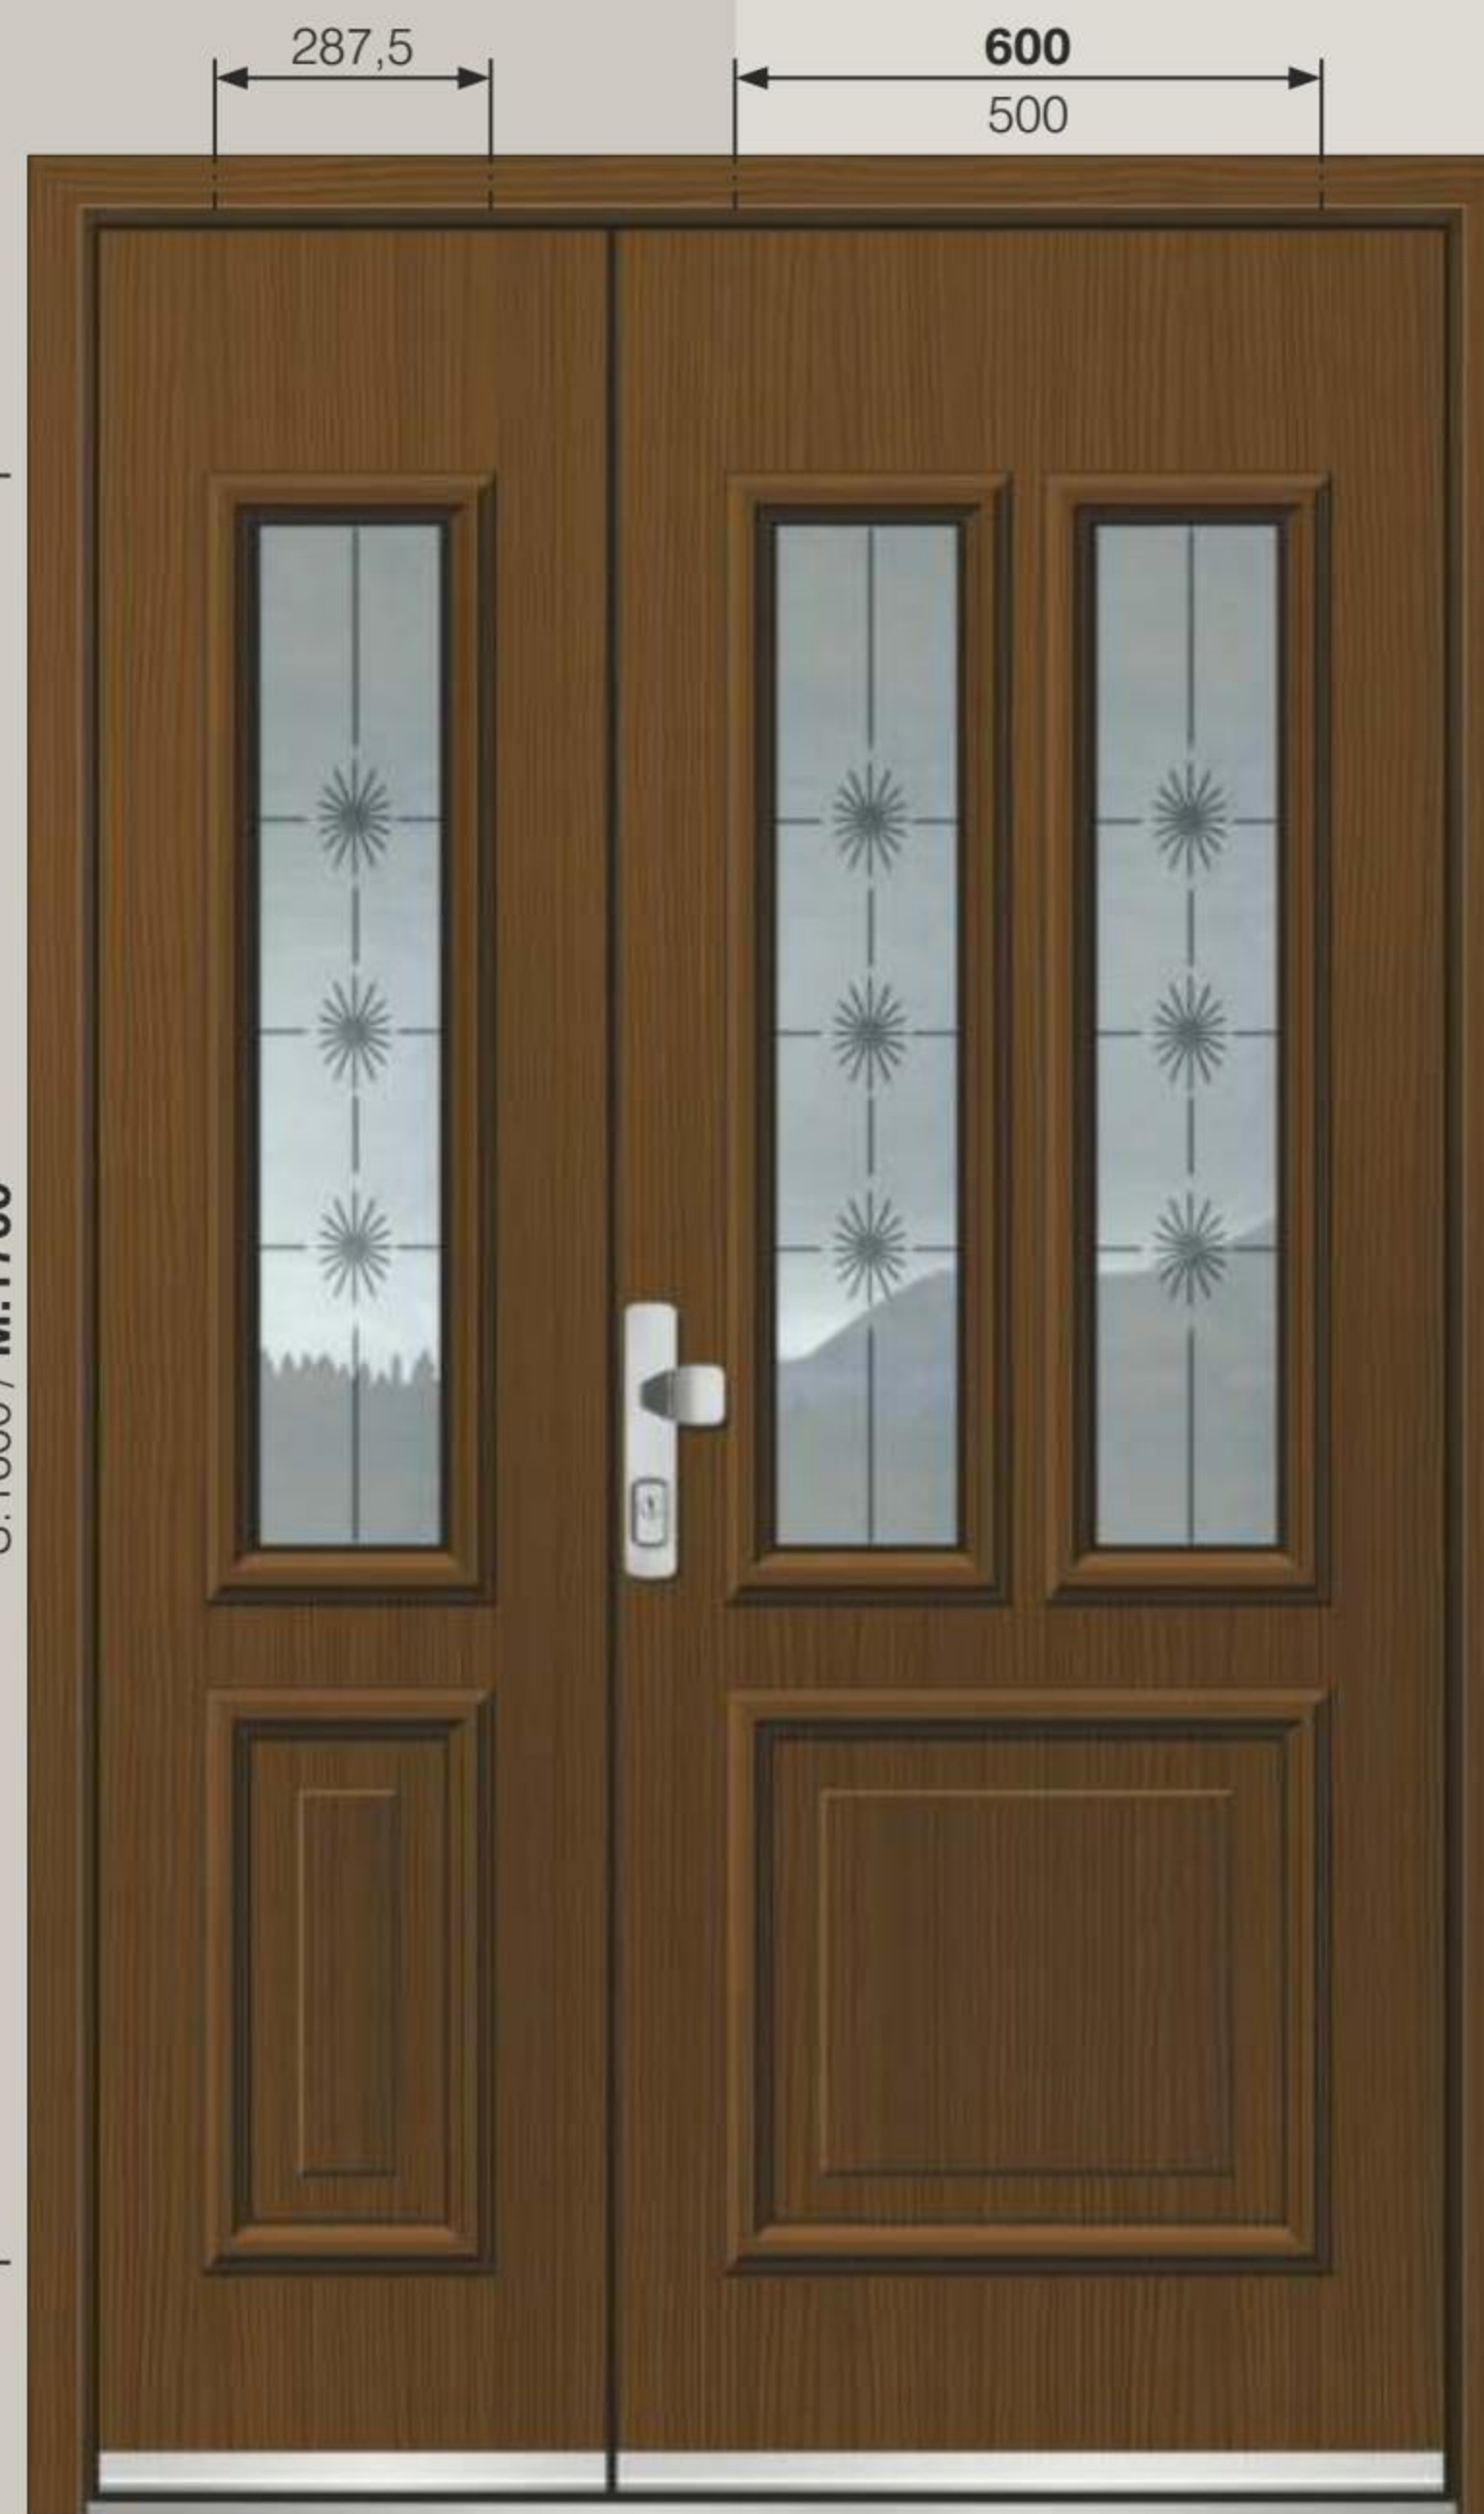

EXCLUSIVE DOORS

Option: **BT 600**
(Model K)
**FINGER SCANNER
WITH KEYPAD,
NFC AND DOORBELL**

Doorbell inner unit

ATE 1065 (600 mm)

ATE 1059 (500 mm)

Aluminium ornamental frame
on both sides
Exterior aluminium application
Interior grooves only