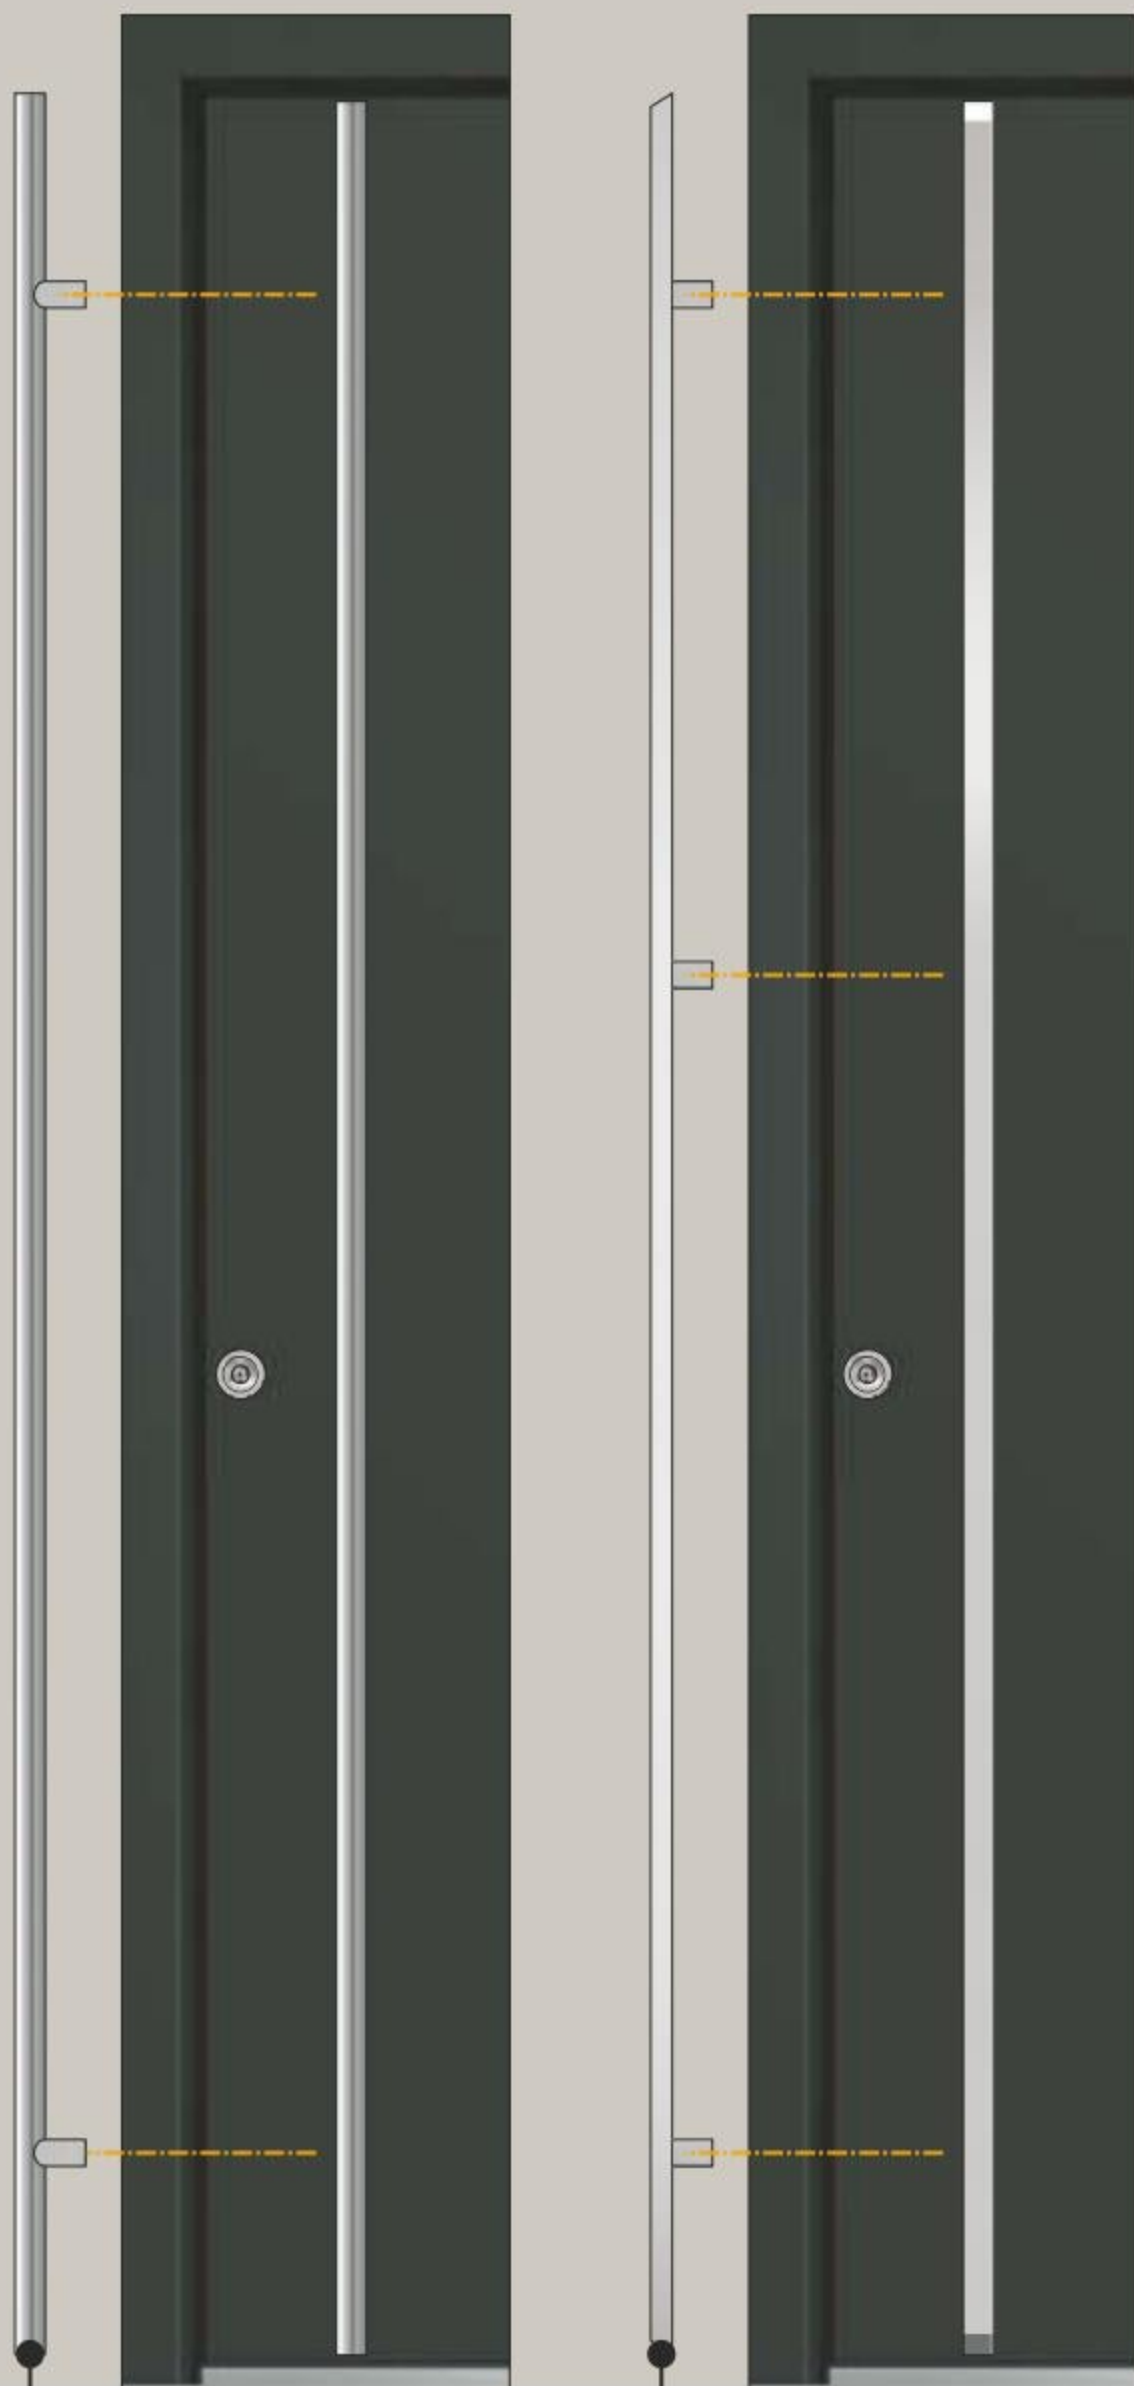

ZAE 67 F

ZAE 77 F

The push handles

ZAE 67 F - Round / Ø 30 mm

ZAE 77 F - Quadra / 30x30 mm

Stainless steel matt

Options: - stainless steel polished (ZAE 77 FP)
- black (ZAE 77 FB)

Important: can be designed up to a max. entrance door height of 2700 mm.