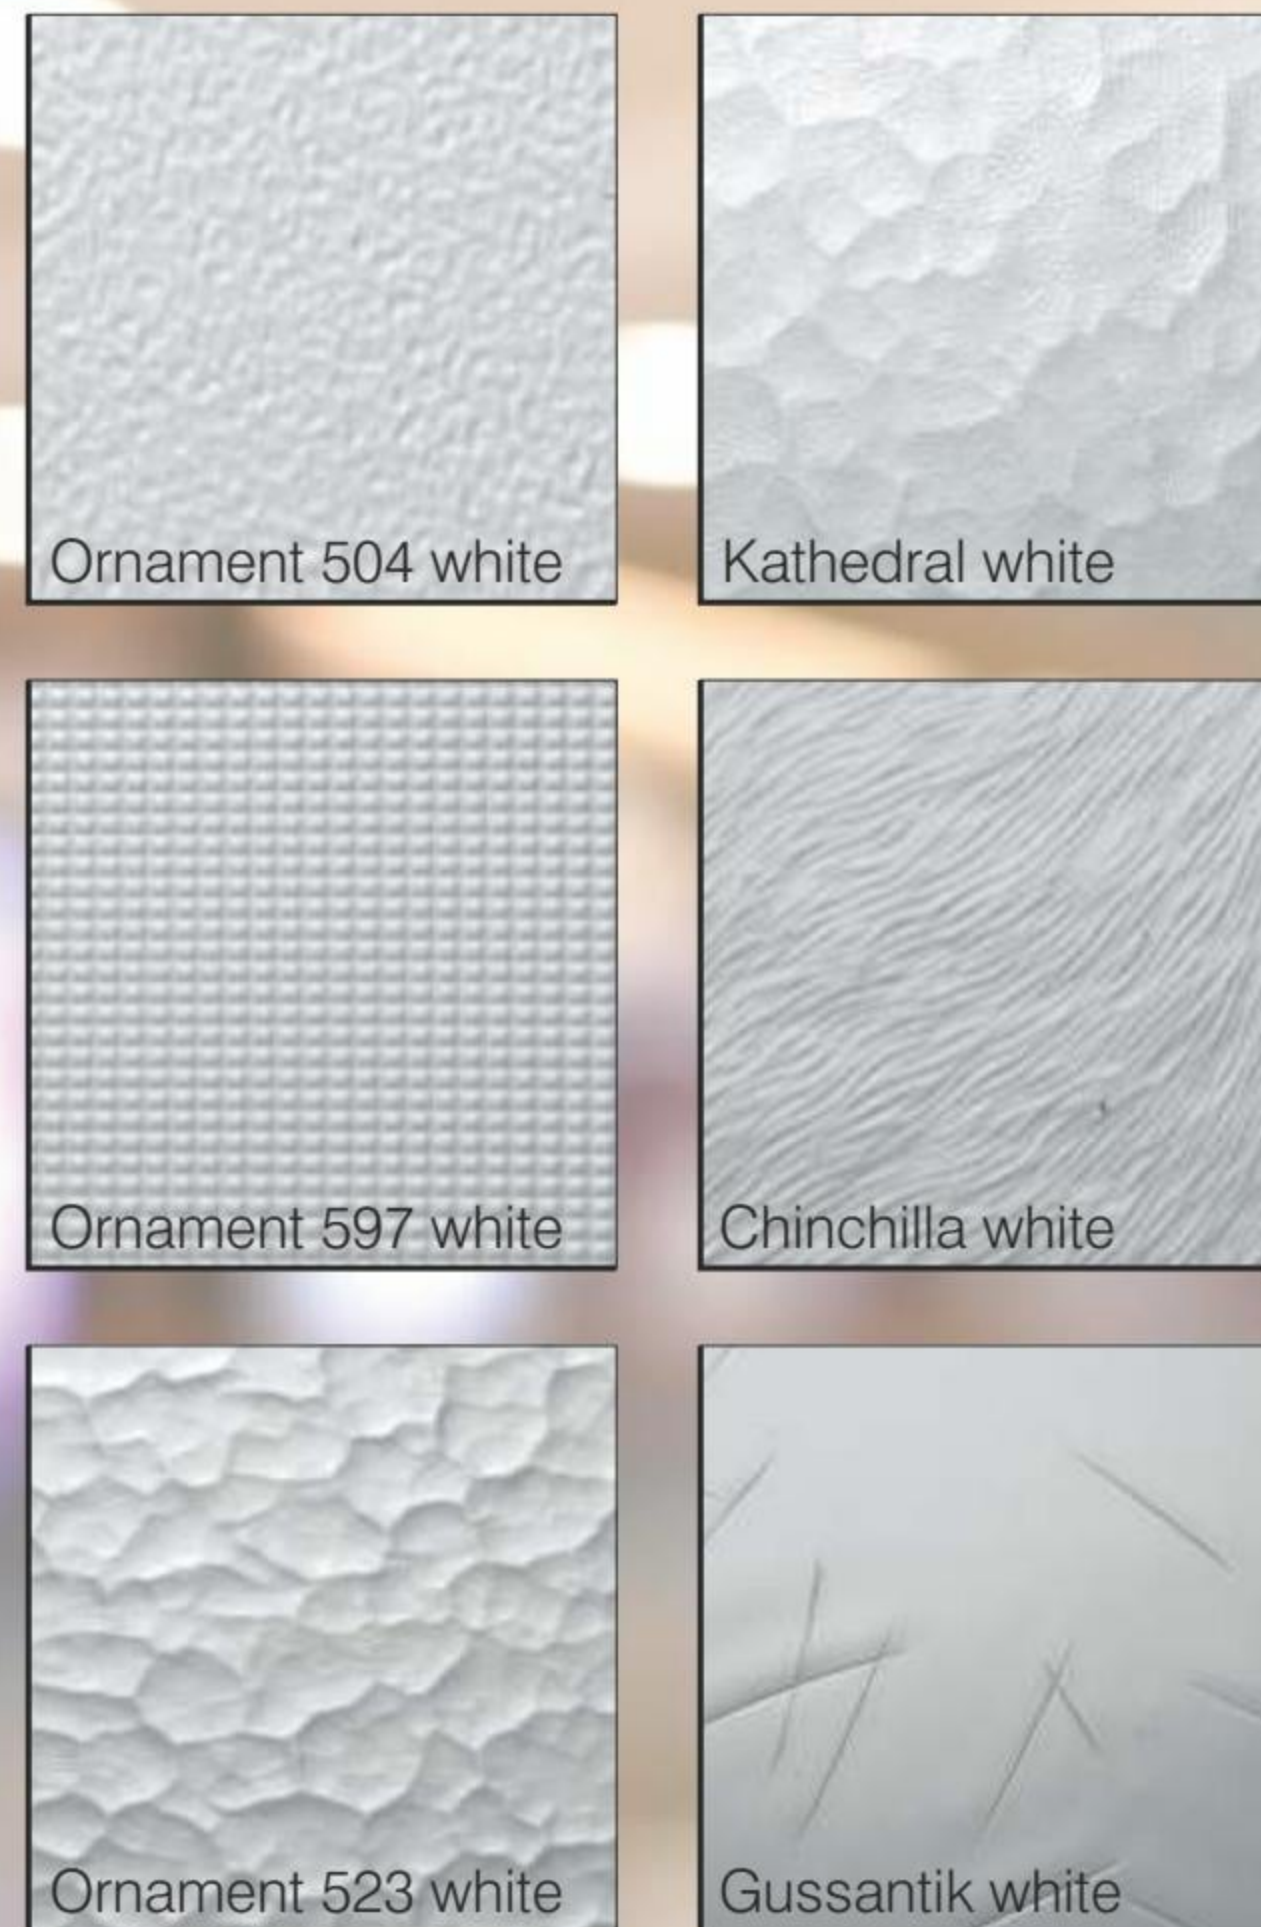

GLASS MOTIF - MS

GLASS MOTIF – MS (clear glass with glass motif)

The glass motifs with an interplay of matte and transparent surfaces are fascinating and give the door an expressive and accentuated look. The horizontal stripes are transparent in case of MS glass motifs.

G1 - ORNAMENTAL GLASS Grp. 1

G2 - ORNAMENTAL GLASS Grp. 2

GLASS COMBINATIONS DOOR LEAF

3 - PANES OF THERMALLY INSULATED GLASS

(U value=0,5 W/m²K) in combination with the motif - and ornamental glass

- INNER - Clear float glass with metal coating
  - LAM 6 mm clear with metal coating
- MIDDLE - Clear float with or without motif
  - Ornamental glass
  - Parsol glass with or without motif
- OUTER - Clear float glass with metal coating
  - LAM 6 mm clear with metal coating

All other glass combinations on request.