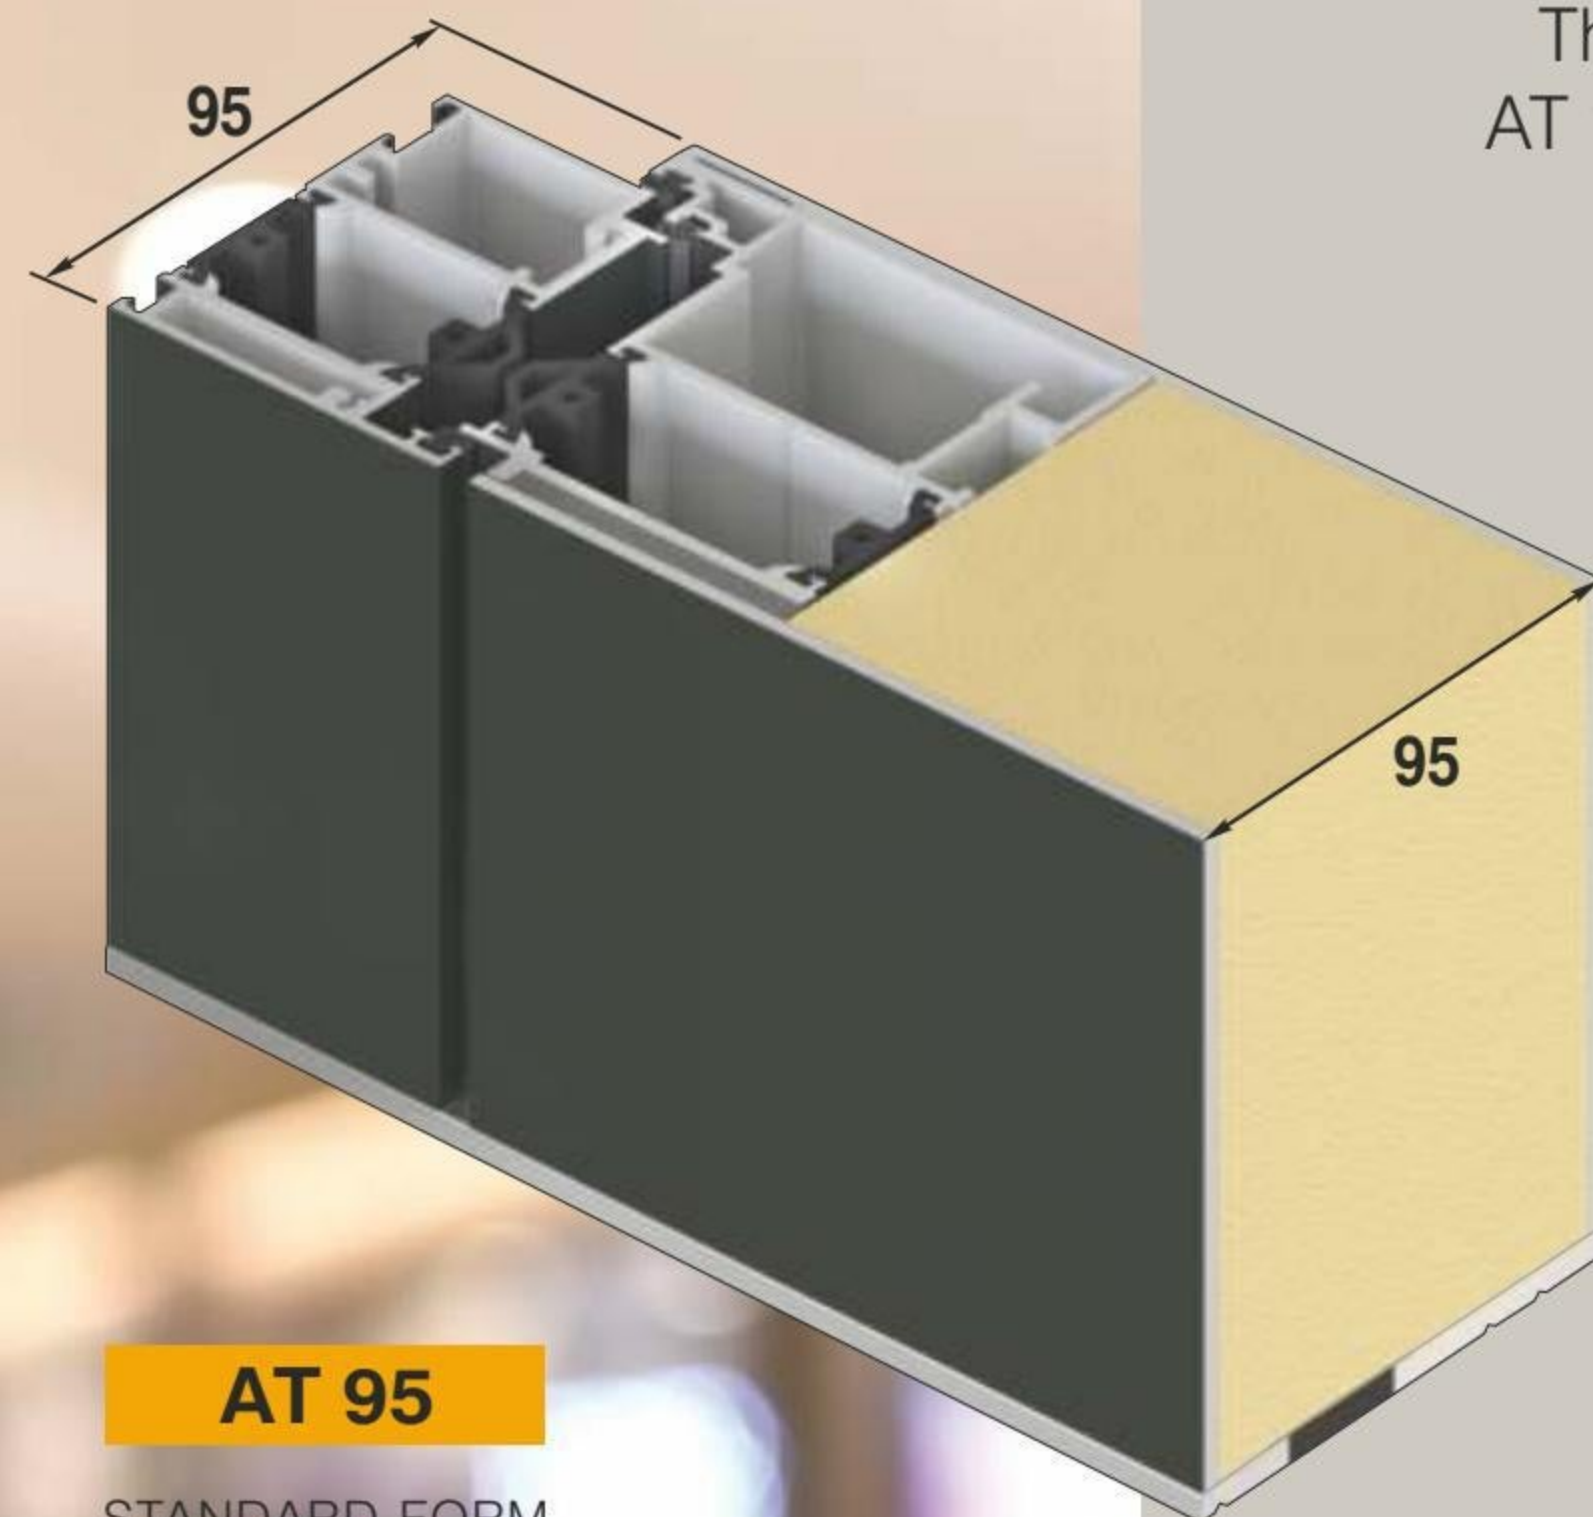

PROFILE CONSTRUCTION AND TECHNICAL INFORMATION

THE ADVANTAGES LIE IN THE DETAILS

The Schüco AT 95 system is supplied as standard.
AT 100 P, AT 110 P, LP 200 are available for surcharge.
Lead times remain unvaried.

AT 95
STANDARD FORM