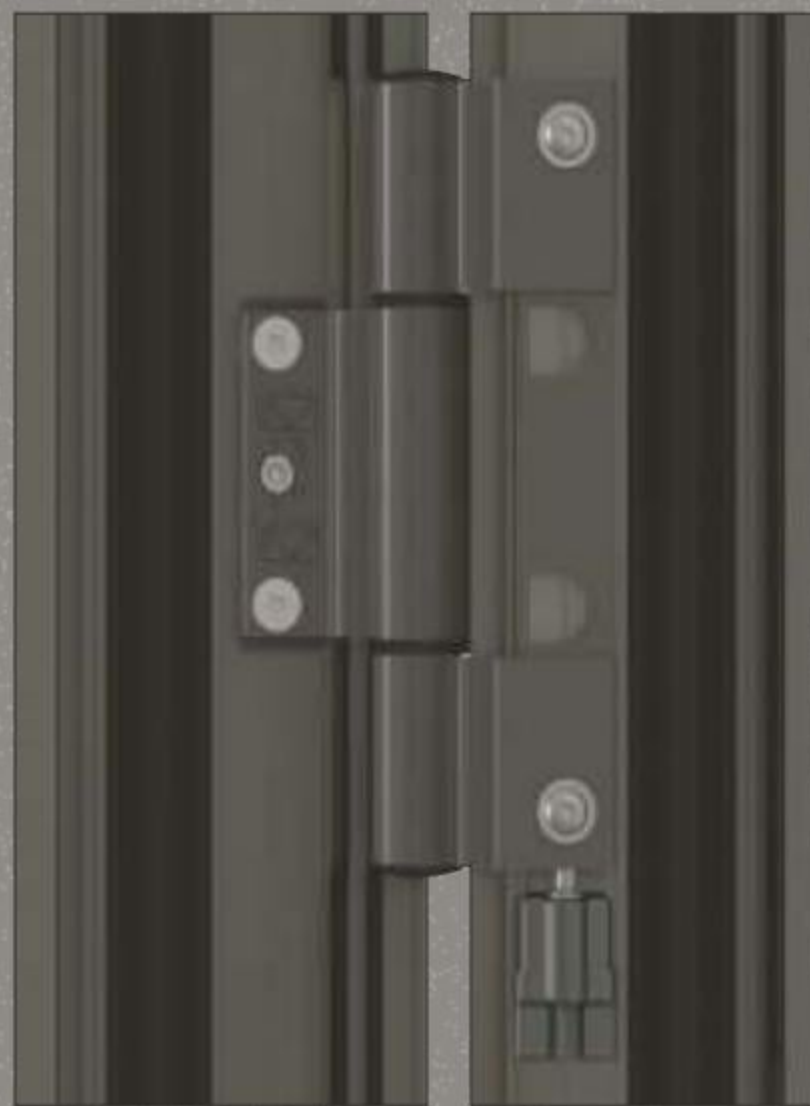

Only available in the AT 110 P profile construction.

artart

EXCLUSIVE DOORS

NEW!

HINGES IN DOOR COLOUR

With 10 most frequent door colours, the hinges are automatically in the same colour as the door at no surcharge, making the inside of the door even more attractive.