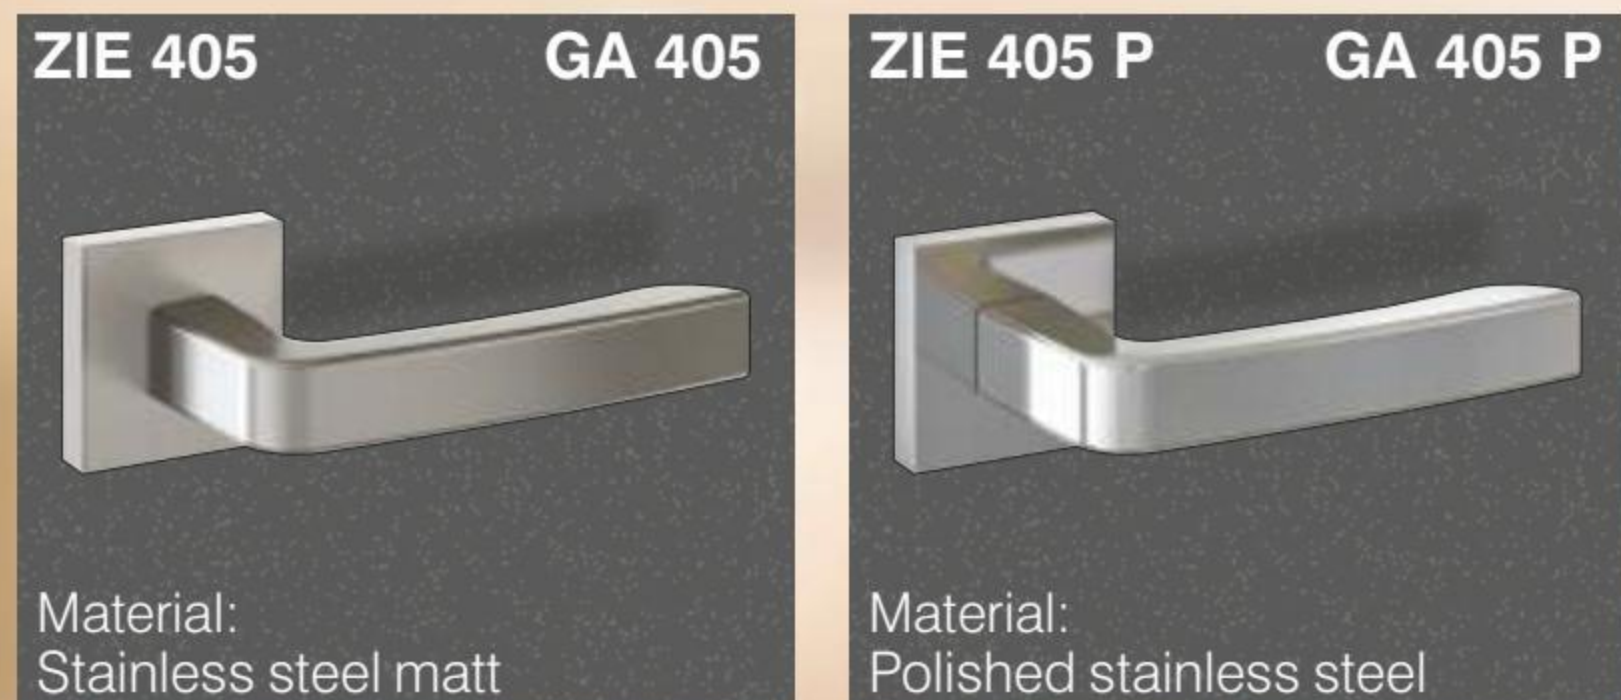

Inner lever handles and fittings Stainless steel / Series ZIE 400

Handles: inside
ZIE 405
ZIE 405 P
ZIE 406
ZIE 406 P
ZIE 407
ZIE 407 P

Sets: inside / outside
 Rosette Round
GA 405
GA 405 P

Options: **ZIE 405 B** - black, **ZIE 405 W** - white