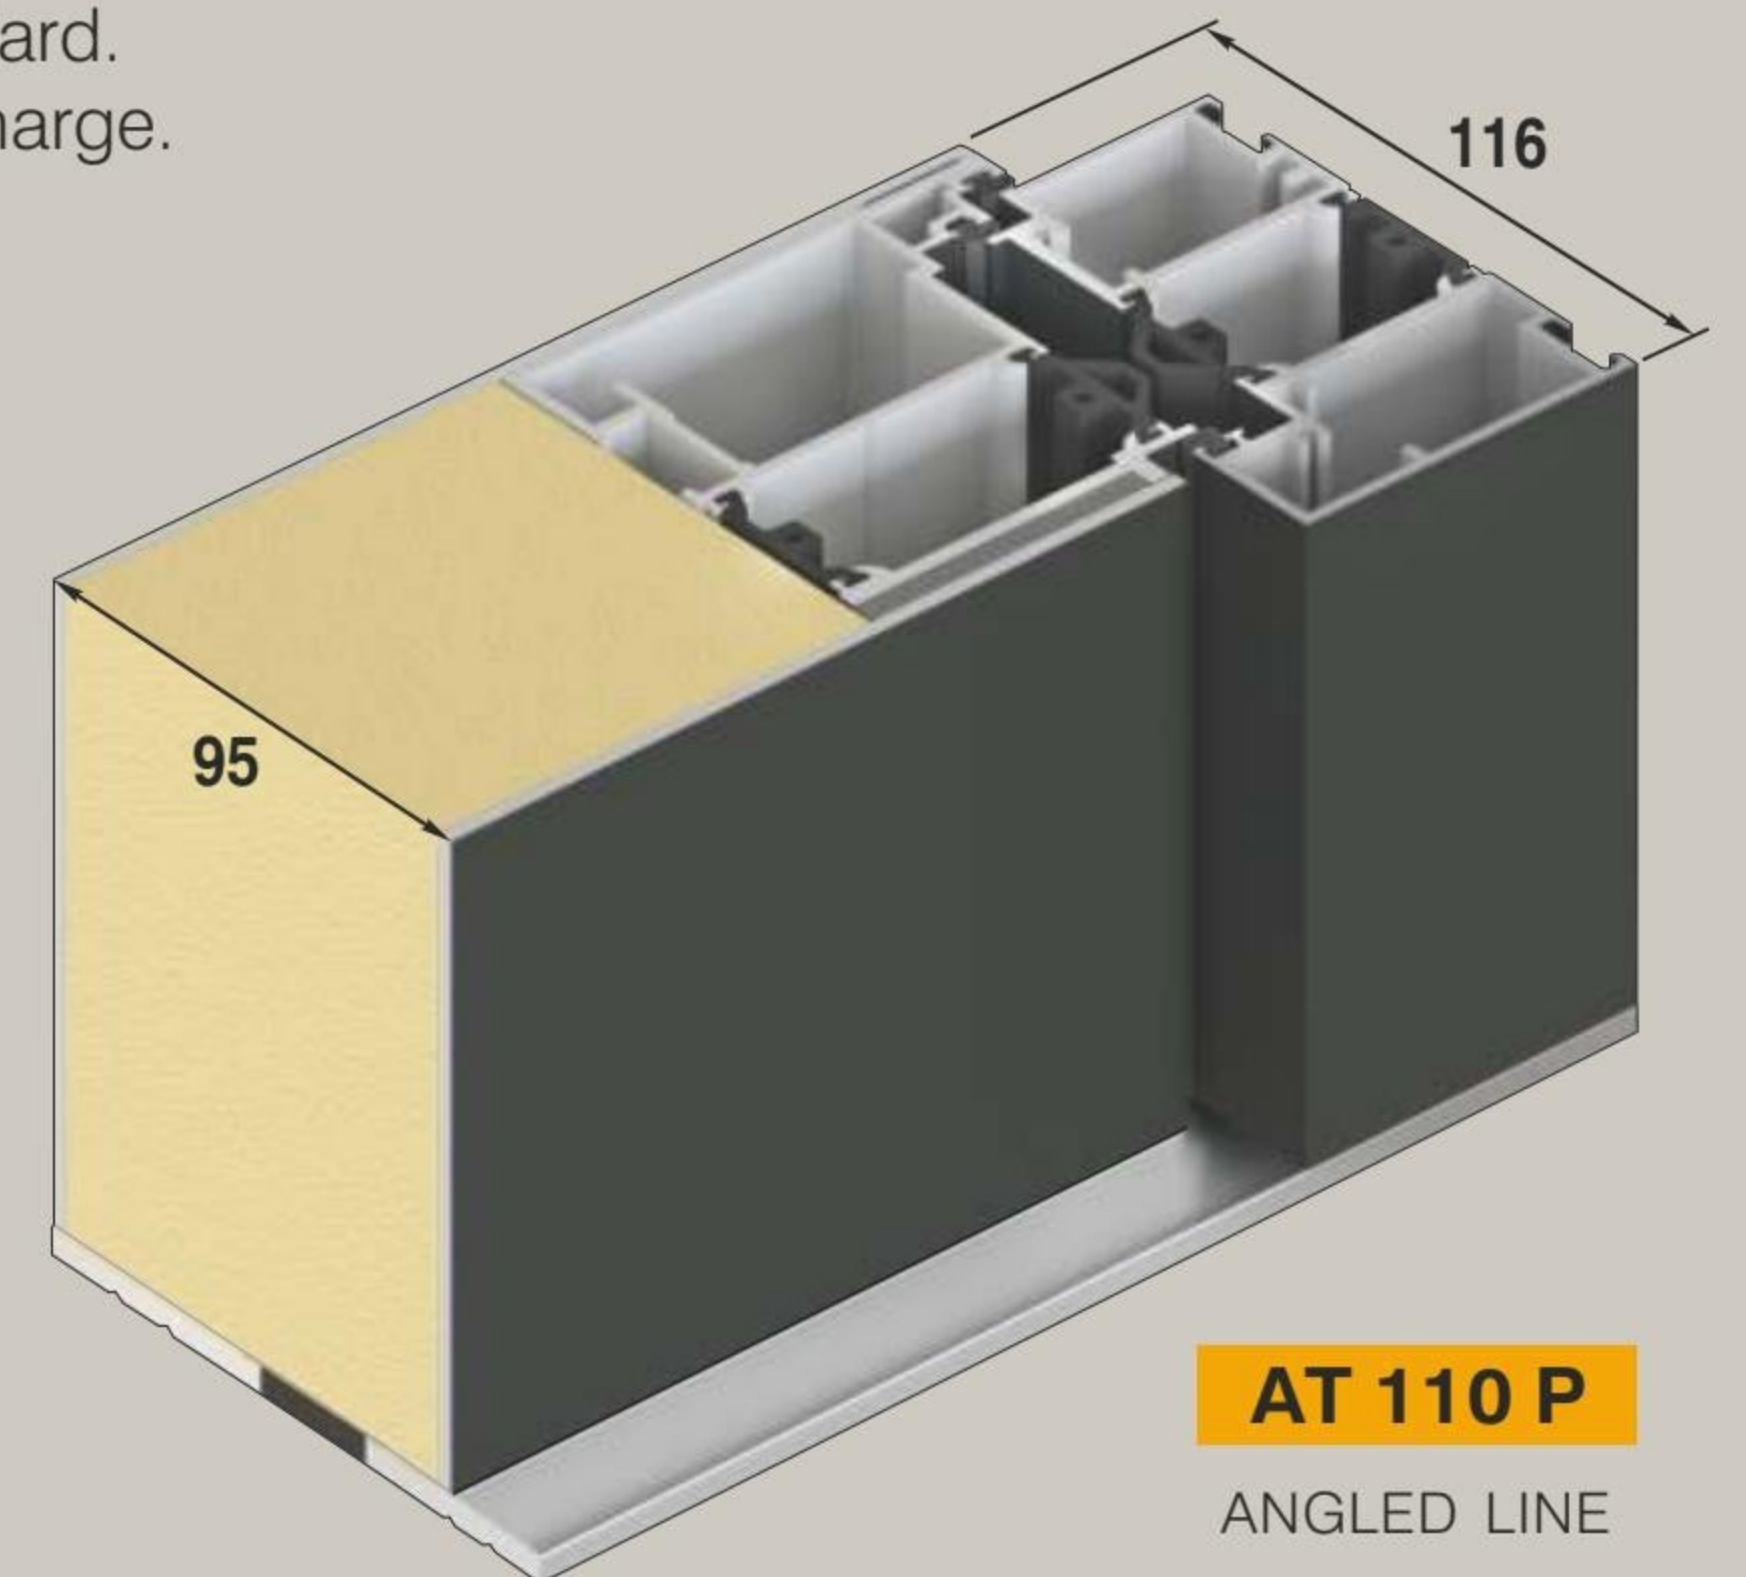

AT 110 P
ANGLED LINE