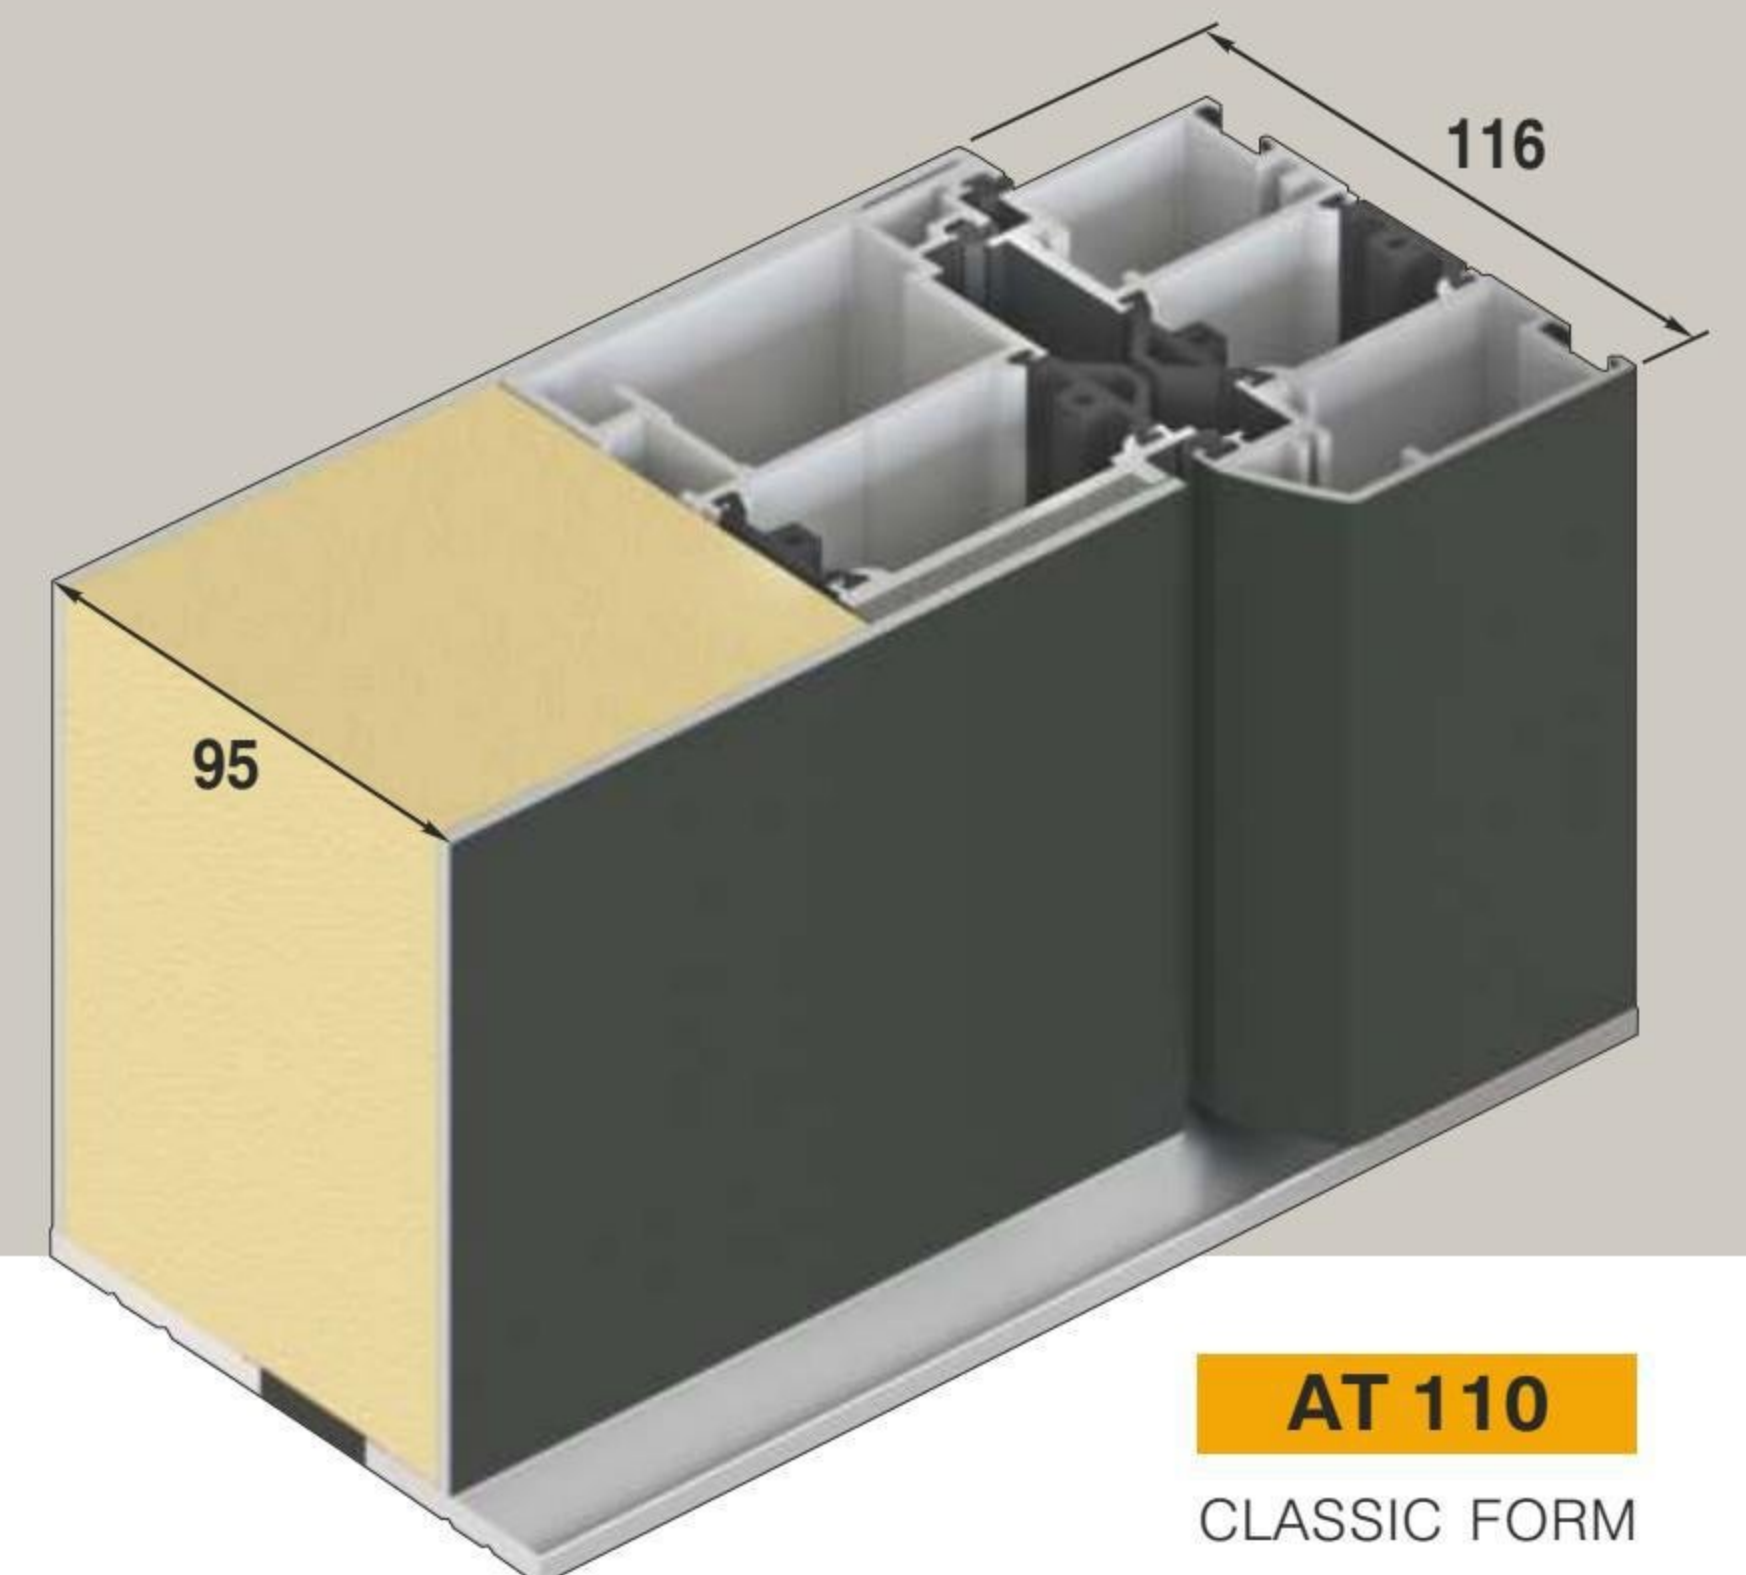

AT 110
CLASSIC FORM

Aluminium
is a lightweight, strong and rustproof material, simple to care for and has an exceptionally long lifespan. It enables precise treatment, which is very important in the manufacture of products that need to be very airtight and achieve a high level of acoustic and thermal insulation.

*
Aluminium
is produced from natural ore – bauxite, which is available in practically unlimited quantities.

*
The energy necessary for aluminium production
is mostly obtained in hydroelectric power plants all over the world. Used aluminium products are recycled – or the aluminium is recycled by which the reused aluminium retains its original characteristics.

*
The recycling process of (used) aluminium only requires about 5% energy of the basic production procedure. In Europe, about 35% aluminium products are made from recycled aluminium, with this share on the increase.