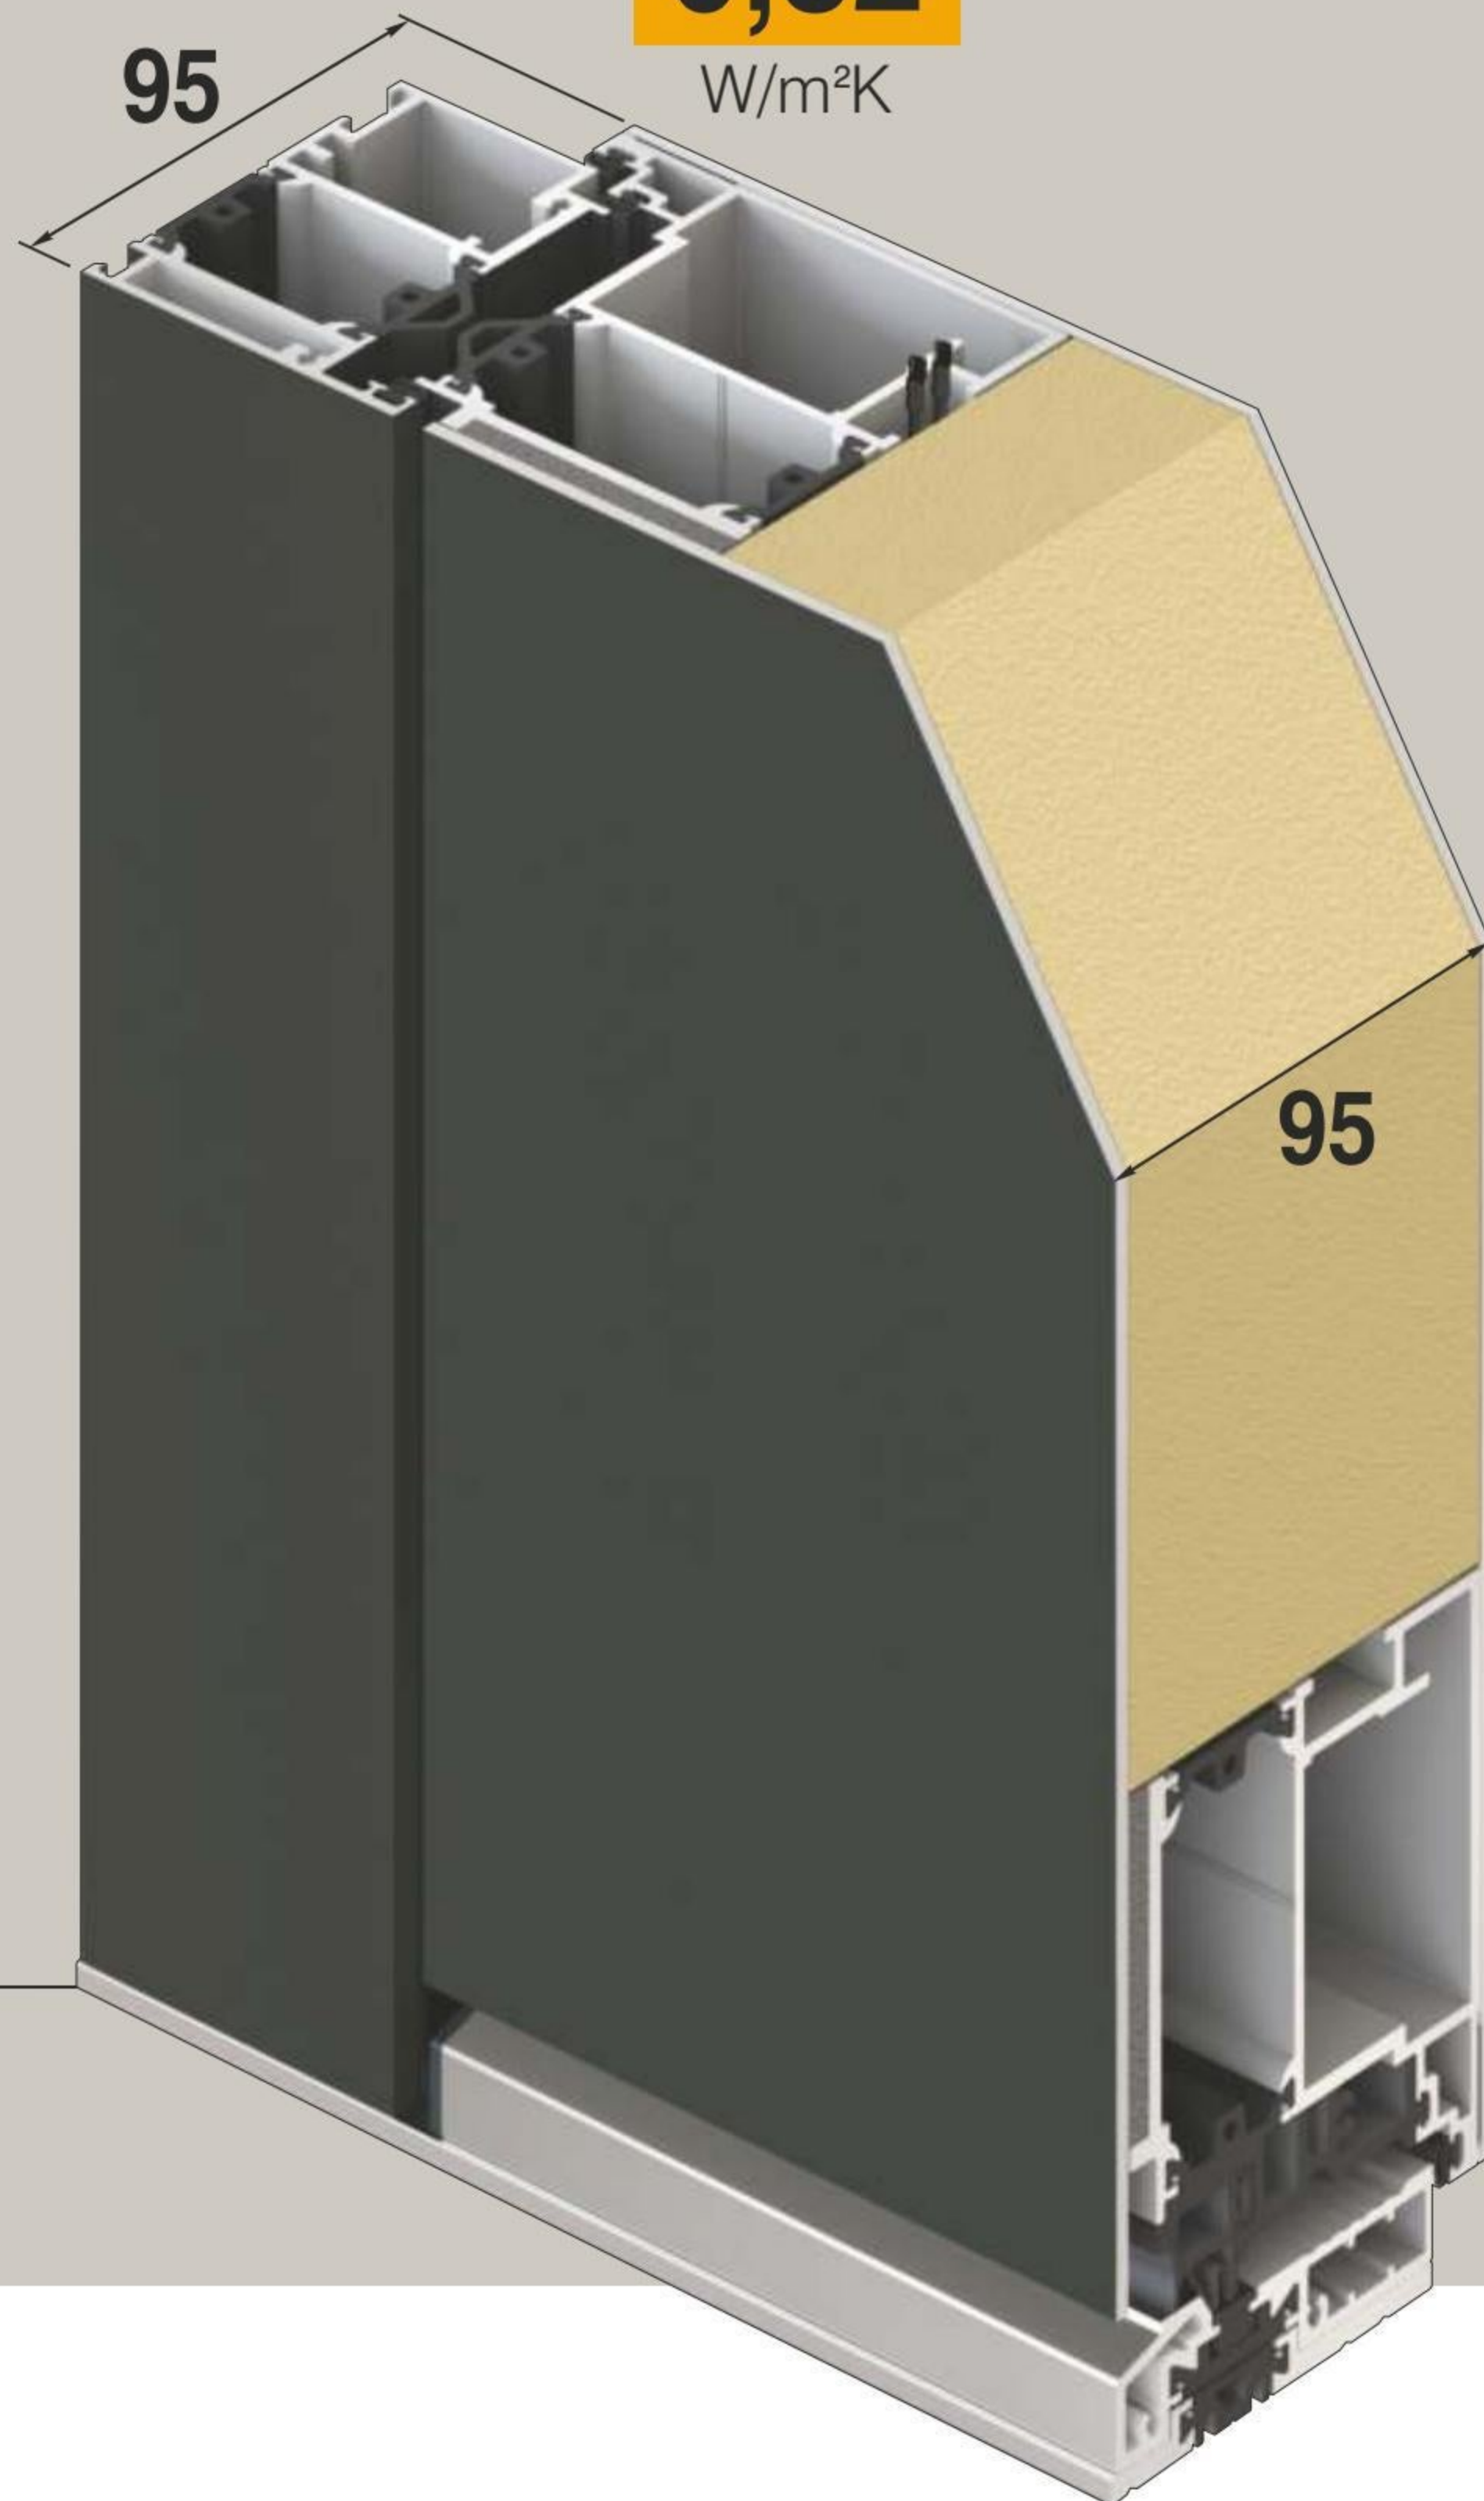

EXCLUSIV

from

0,82

W/m²K

Doors with double-sided leaf-enclosing infills
95 mm thick

*

3 **CIRCUMFERENTIAL SEALS**
in the door frame and leaves plus
vulcanised corner fittings

with