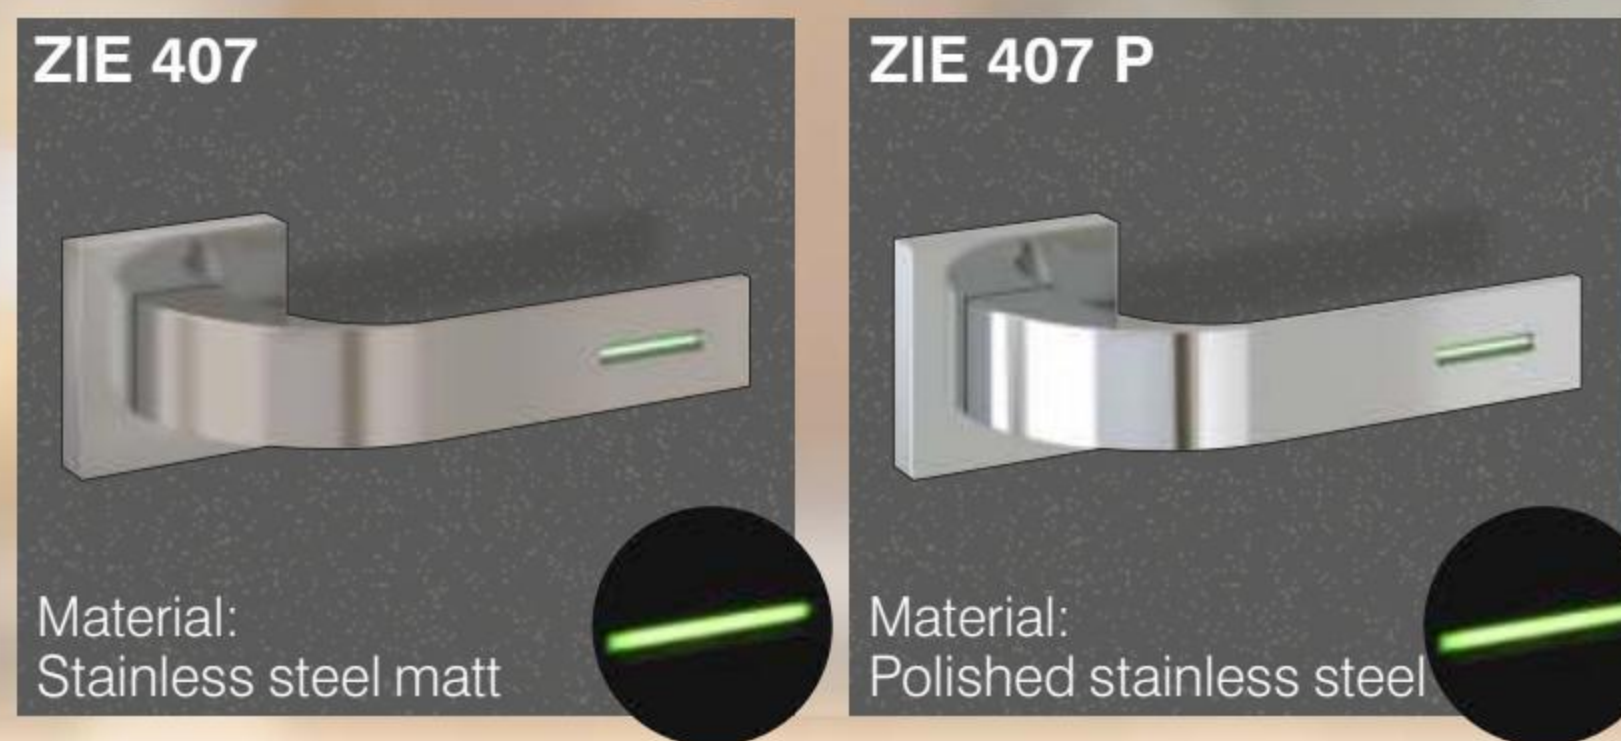

EXCLUSIVE DOORS

Inner lever handles

Inner lever handles and fittings Stainless steel / Series ZIE 400