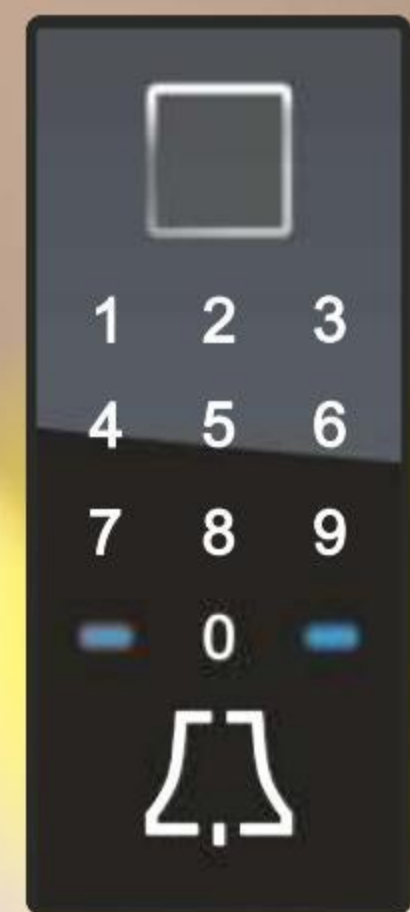

EXCLUSIVE DOORS

Option: **BT 630**
(Model K)

**FINGER SCANNER
WITH KEYPAD,
NFC, DOORBELL AND
LED LIGHTING**

Doorbell inner unit