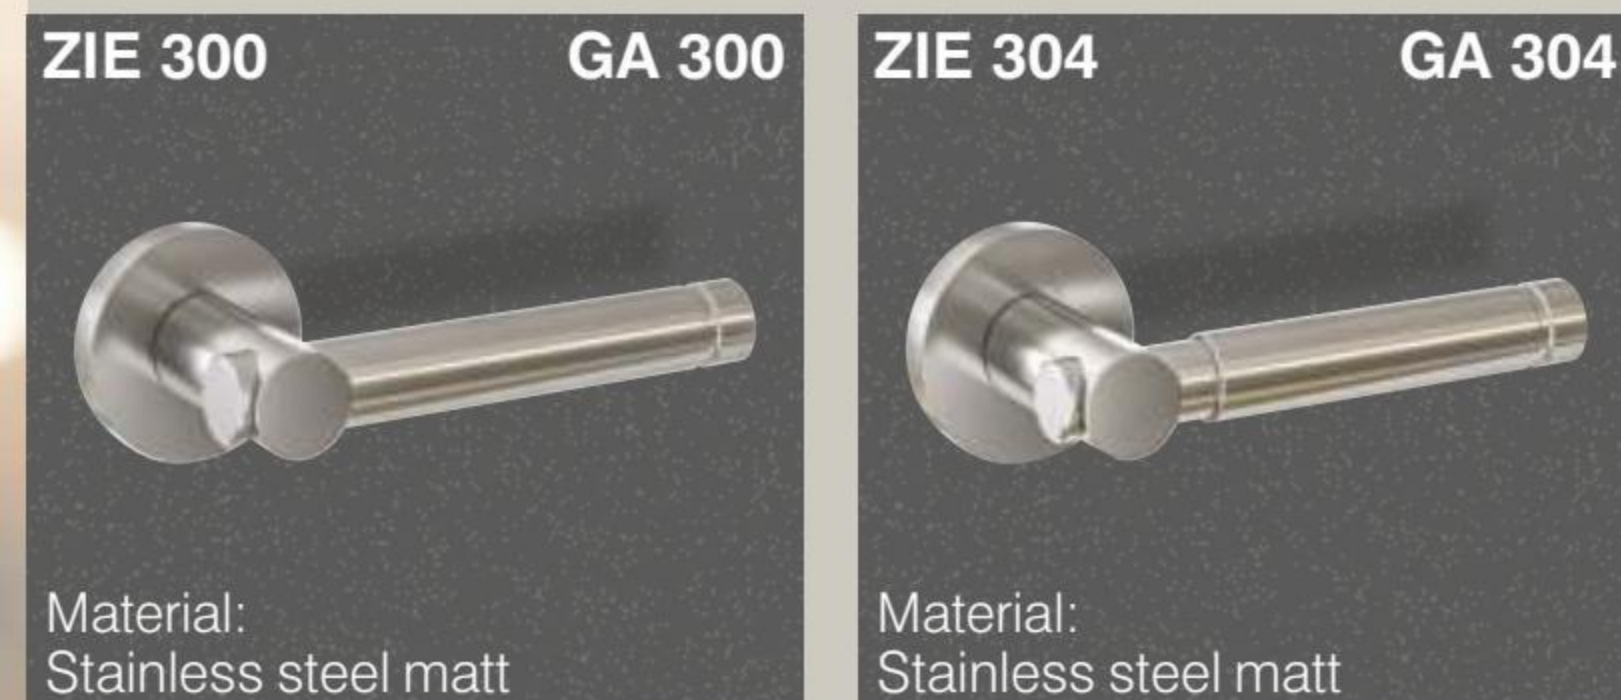

Inner lever handles and fittings Stainless steel matt / Series ZIE 300

Handles: inside
ZIE 300
ZIE 301
ZIE 304
ZIE 330
ZIE 307 / ZIE 307 B
ZIE 350 / ZIE 350 B

Sets: inside / outside
GA 300
GA 301
GA 304
GA 330
GA 307
GA 350

Options: **ZIE 308** - black, **ZIE 351** - black
Insert: standard HD 203, or the same wood decor as the door or black

ABSOLUTELY PERFECT FIT QUALITY IN THE HAND

With the EXCLUSIV series it is possible to replace the standard half-set inside, with the interior lever handles of the Design series.

The workmanship of the new interior lever handles is of the highest quality, made in matt stainless steel. The new built-in ball bearing pin mechanism allows unlimited use and strength.

The production of the inside handles is of the highest quality and technically perfect. A special shade of your choice, which will be adapted to the door models, is possible.

The focus is thus exclusively on the door handle. The contemporary architecture is minimalist, limiting itself to the essentials. Superfluous details are left out. That is why the NEW DESIGN interior lever handles are a perfect match for contemporary architecture.