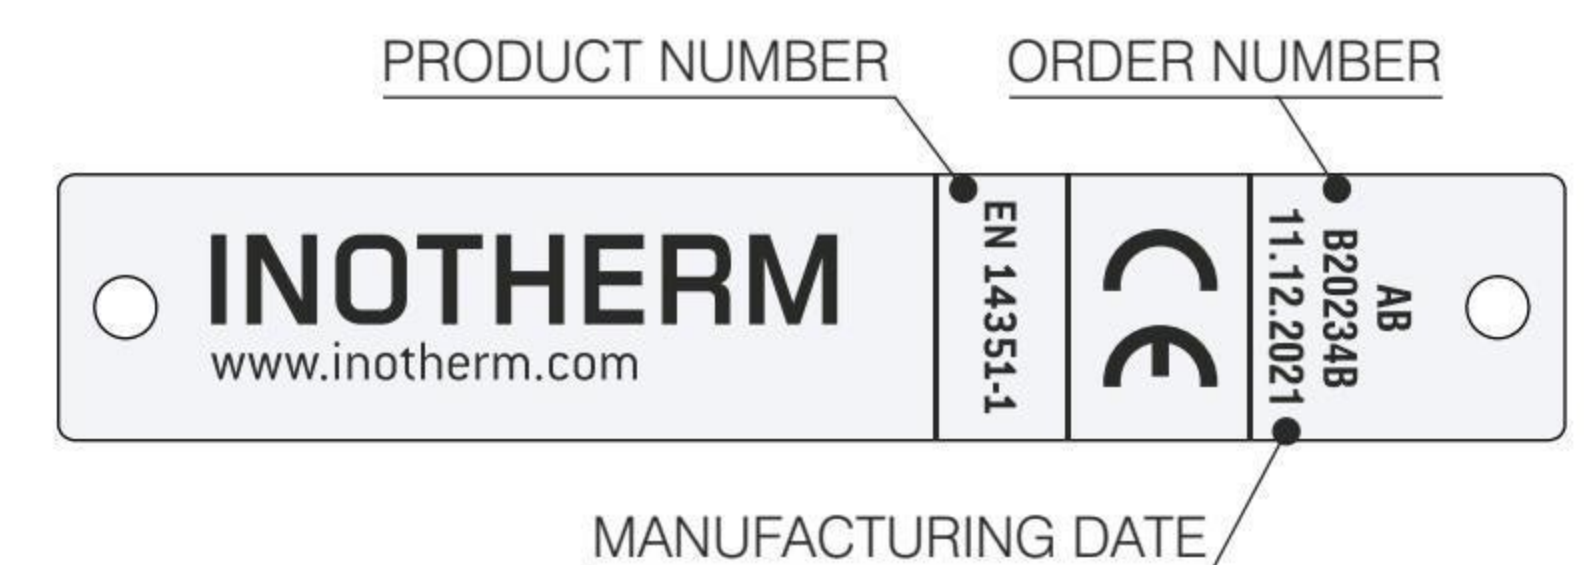

Outside: Knob / inside: Handle
 Polished protection plate door fitting- **RC3 CERTIFIED**
 as per EN 1906.
 With integrated standard safety core drawing protection.

THREE 3-PIECE BARREL HINGES

As a standard feature, all entrance doors are equipped with three powerful and adjustable 3-piece barrel hinges in EV1 anodized version. The hinges are optionally available in 13 different colors.

KEEP BAR

The stainless steel keeps provide increased security and the adjustable feature of +/- 2 mm ensures higher bolting comfort.

The bolting bar is installed as a standard component in all lock combinations.

The data is engraved with a laser in a tile made of stainless steel. Engraving provides long legibility and usability of data.

FLOOR STATIC PROFILE

Floor static profile in EV1 with the positioning groove and the sealing tape as standard. Below with an optimal cross-section guarantees a fully dimensionally stable construction of our doors, which is very important for transport and a quick and accurate assembly installation.