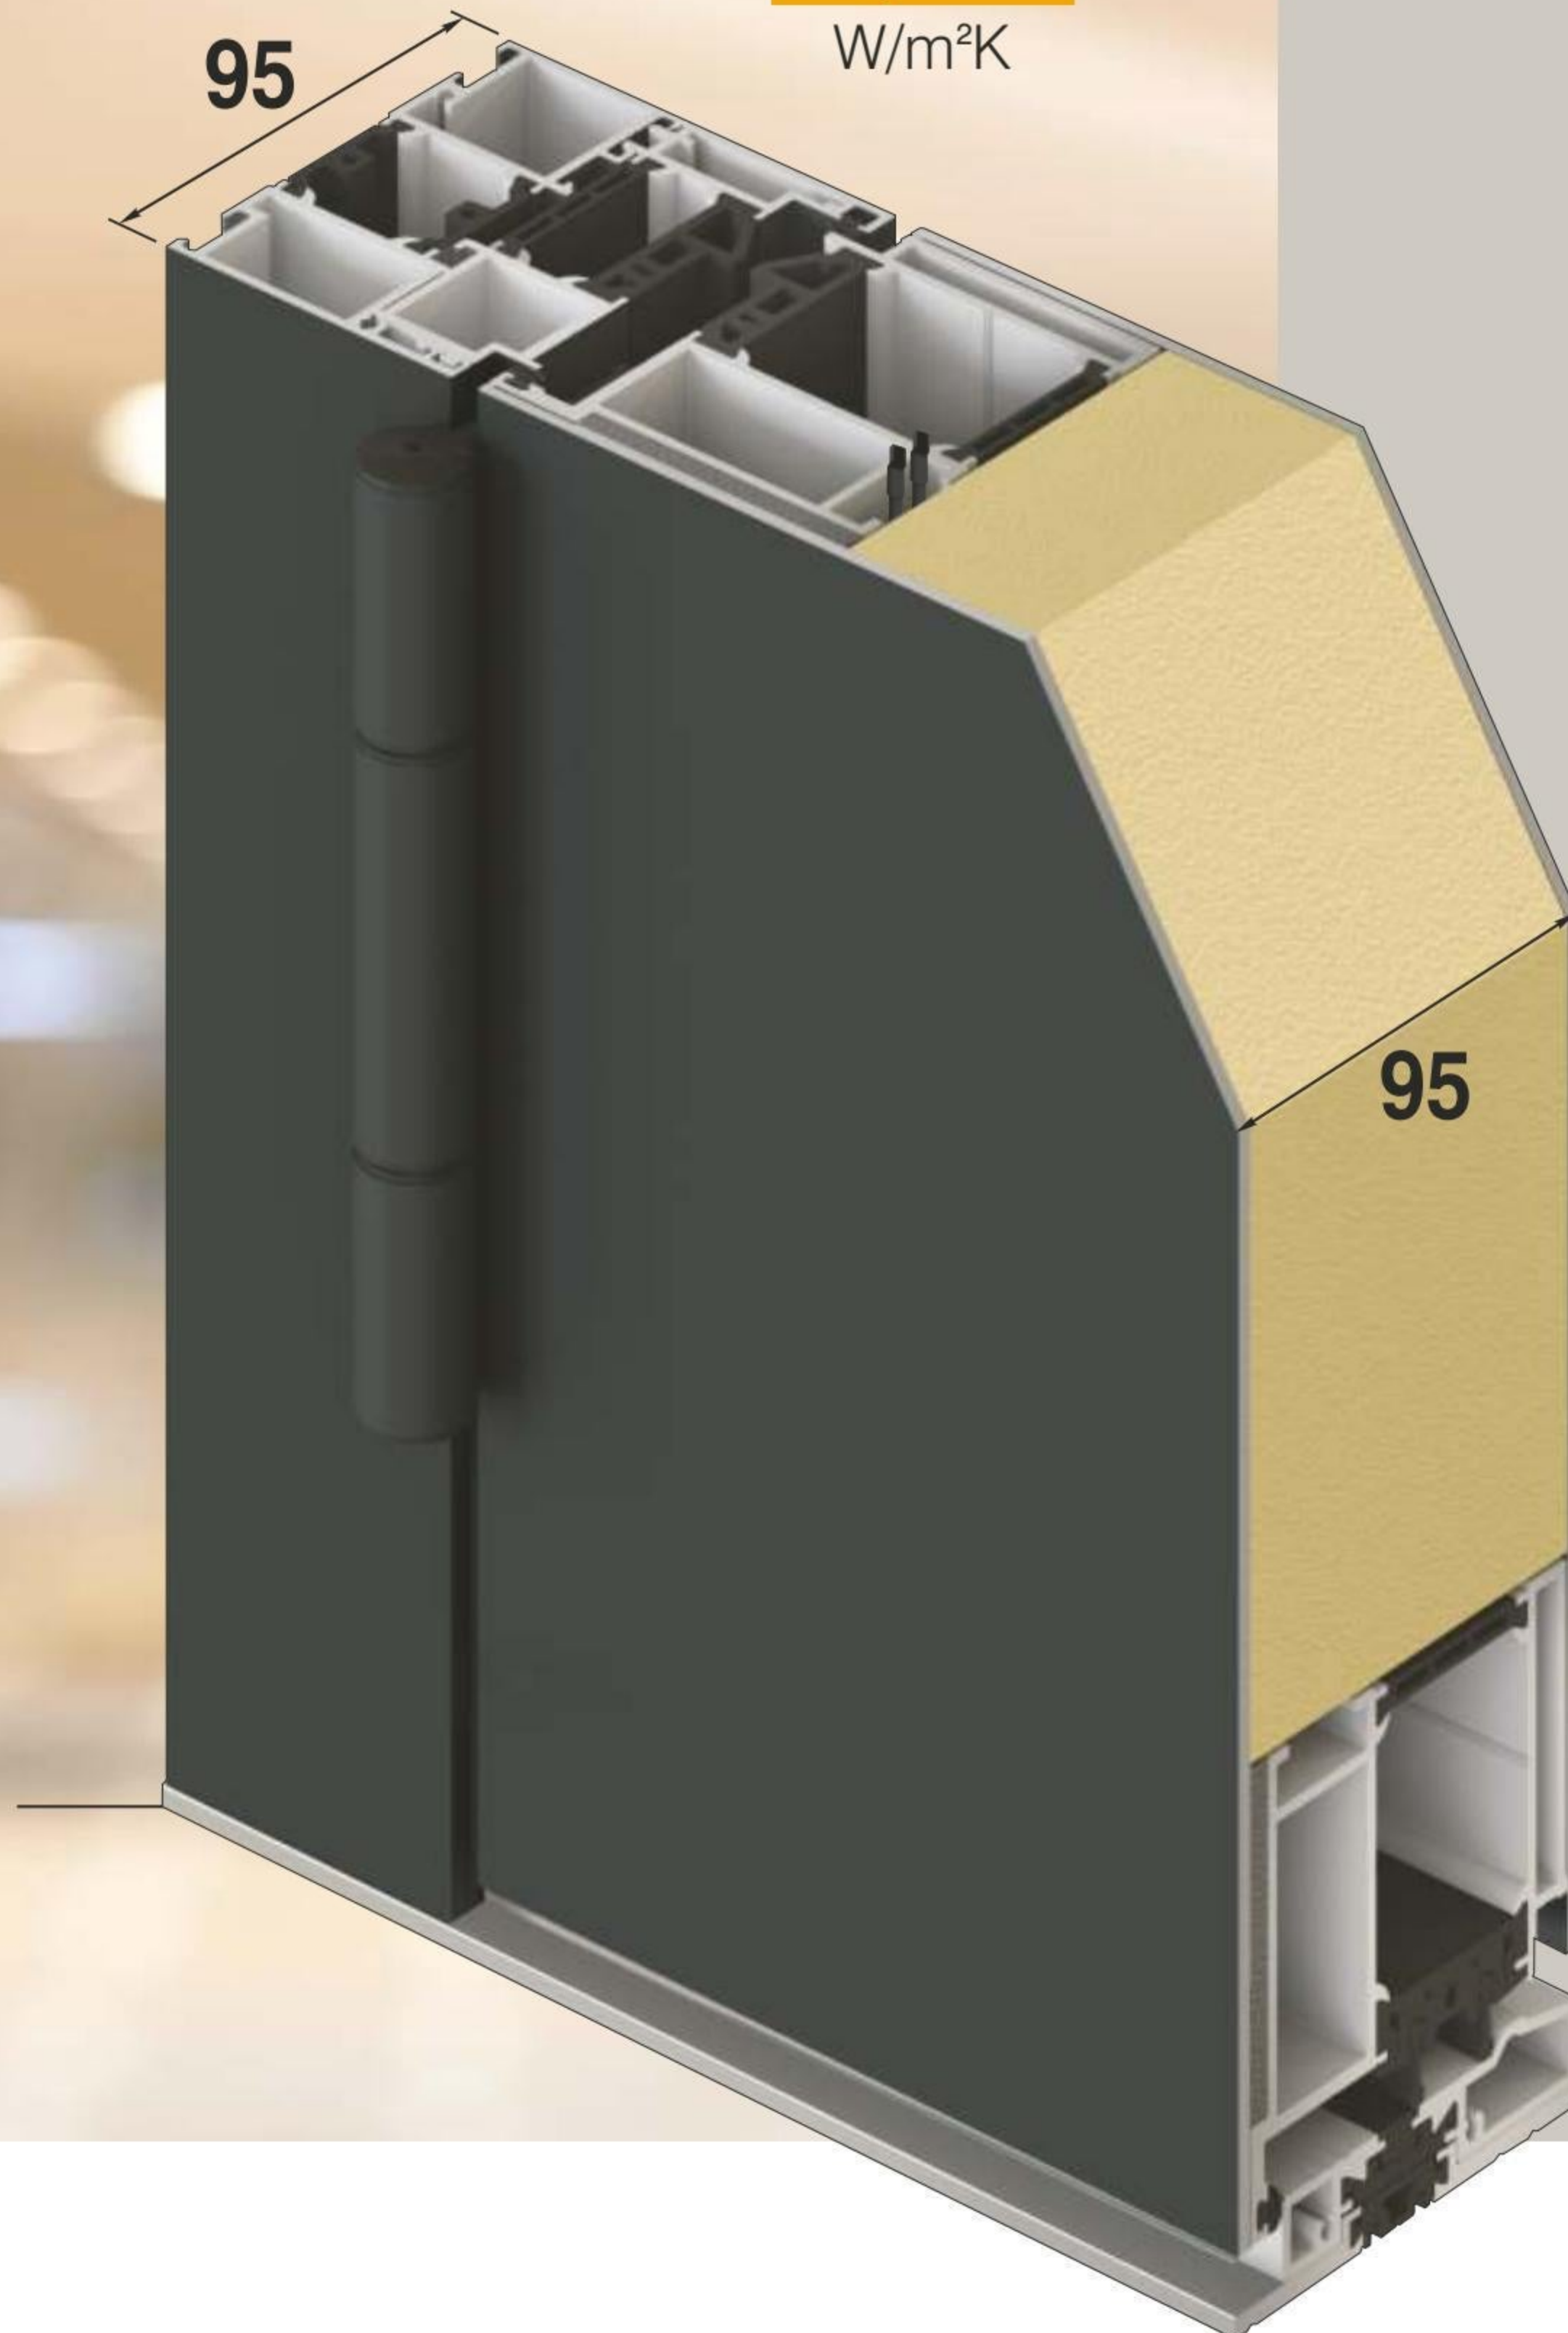

PROFILE CONSTRUCTION AND TECHNICAL INFORMATION

EXCLUSIV

from

0,94

W/m²K

Doors with double-sided leaf-enclosing infills
95 mm thick

2 **CIRCUMFERENTIAL SEALS**
in the door frame and leafs plus
vulcanised corner fittings

with
SPECIAL U-VALUE BARRIER
in the rebate area

3 **ADJUSTABLE 3-PIECE**
barrel hinges

5 **- POINT HOOK LOCK**, 45mm
backset and
continuous
stainless steel keep bar

3 **mm THICK ALUMINIUM** -
exterior and interior walls

with
patented leaf design
and
DILATION LAYER

with
SPECIAL CHAMBER
for electrical installation

RC3 standard
SAFETY FITTINGS
certified as per EN 1906.
The series GA 190 with
standard integrated
safety core drawing protection.

thermally broken
ALUMINIUM - THRESHOLD
in EV1 silver tone,
design with concealed mounting

standard
FLOOR STATIC PROFILE