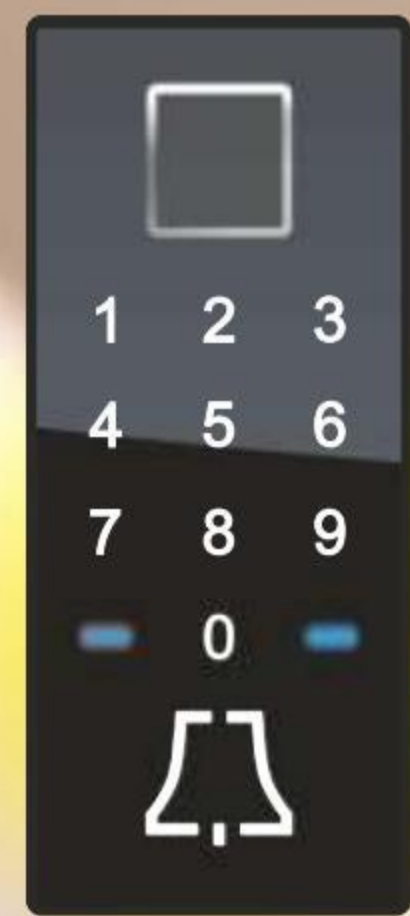

AGE 1030

Inside view
Mirror - SK 160
Color - RAL 9007 FS
Hinges - RAL 9007 FS
Interior handle GA 192 P

EXCLUSIVE DOORS

Option: **BT 630**
(Model K)

**FINGER SCANNER
WITH KEYPAD,
NFC, DOORBELL AND
LED LIGHTING**