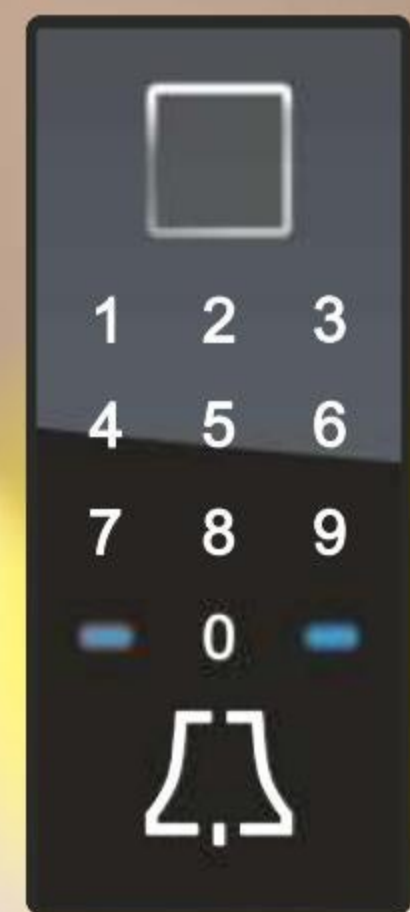

EXCLUSIVE DOORS

Option: **BT 630**
(Model K)

**FINGER SCANNER
WITH KEYPAD,
NFC, DOORBELL AND
LED LIGHTING**

Doorbell inner unit