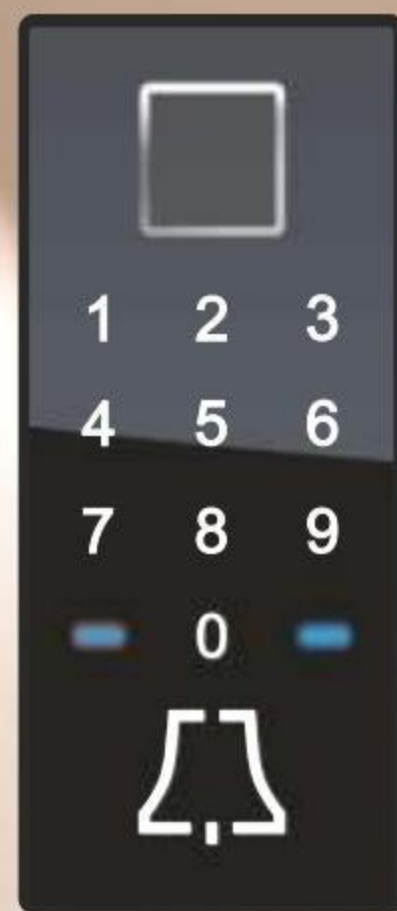

Option: **BT 630**
(Model K)
**FINGER SCANNER
WITH KEYPAD,
NFC, DOORBELL AND
LED LIGHTING**