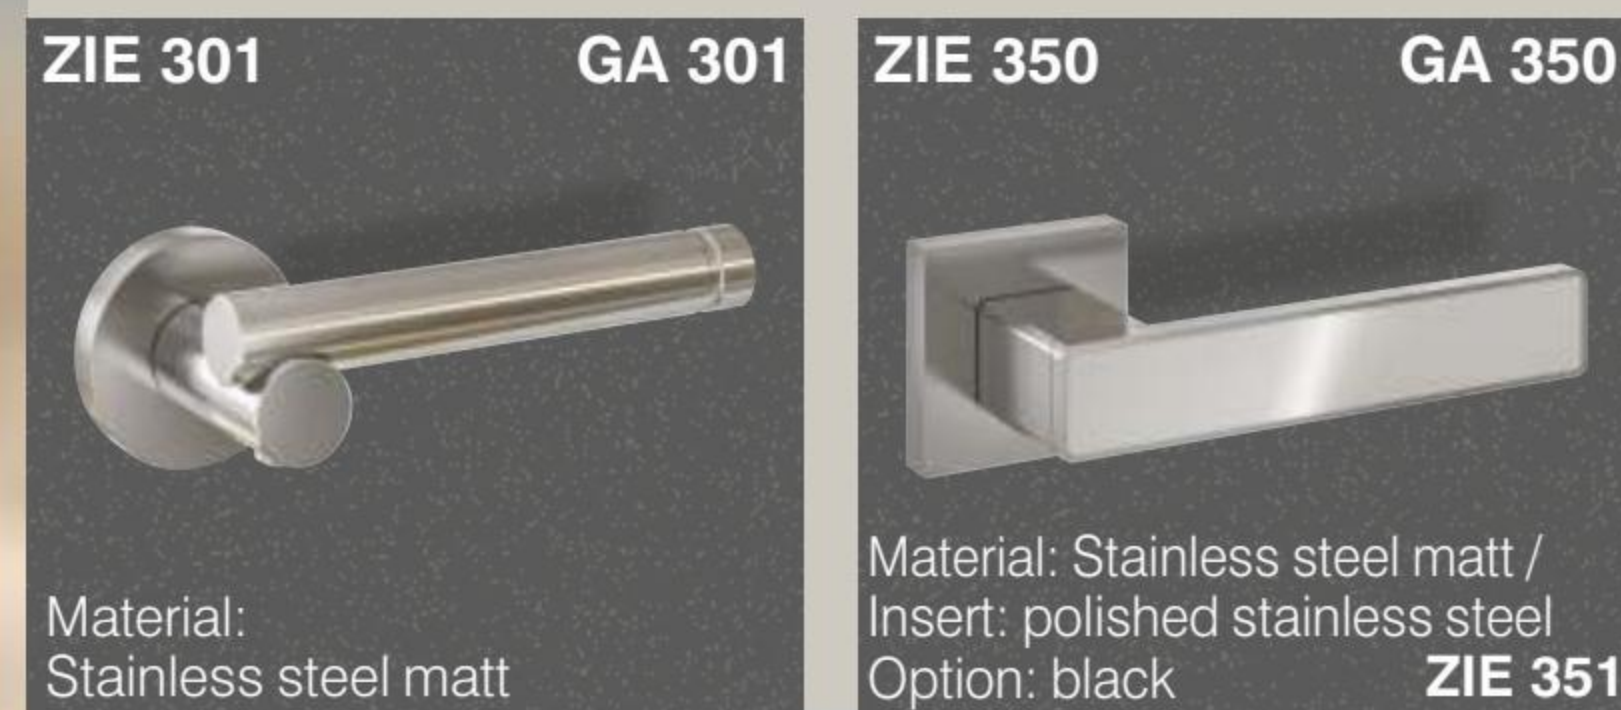

Inner lever handles and fittings Stainless steel matt / Series ZIE 300

Handles: inside
ZIE 300
ZIE 301
ZIE 304
ZIE 330
ZIE 307 / ZIE 307 B
ZIE 350 / ZIE 350 B

Sets: inside / outside
GA 300
GA 301
GA 304
GA 330
GA 307
GA 350

Options: **ZIE 308** - black, **ZIE 351** - black
Insert: standard HD 203, or the same wood decor as the door or black

ABSOLUTELY PERFECT FIT QUALITY IN THE HAND

With the EXCLUSIV series it is possible to replace the standard half-set inside, with the interior lever handles of the Design series.

The workmanship of the new interior lever handles is of the highest quality, made in matt stainless steel. The new built-in ball bearing pin mechanism allows unlimited use and strength.

The production of the inside handles is of the highest quality and technically perfect. A special shade of your choice, which will be adapted to the door models, is possible.

The focus is thus exclusively on the door handle. The contemporary architecture is minimalist, limiting itself to the essentials. Superfluous details are left out. That is why the NEW DESIGN interior lever handles are a perfect match for contemporary architecture.