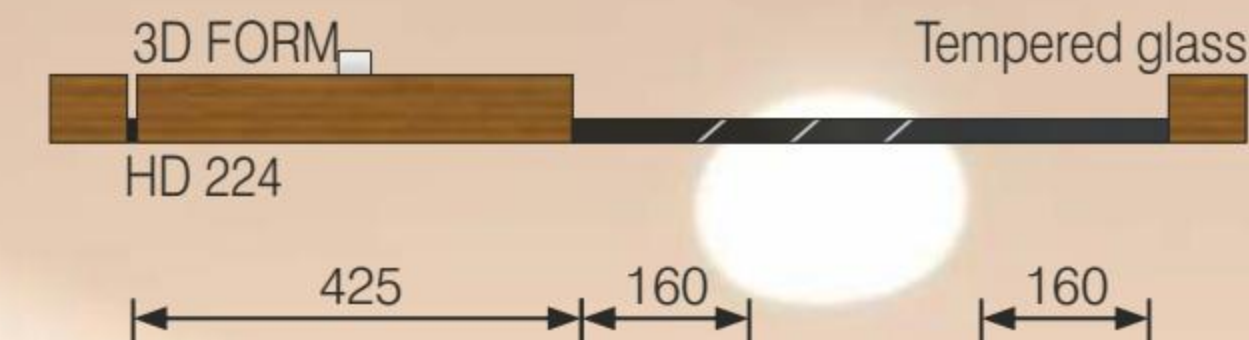

AAE 1706

Exterior hardened enameled glass with grooves
Exterior 3D panel
Interior grooves only

Accessories

Glass motif MS 6811
Exterior handle GM 416 (RAL 9005 matt)

Colour HD 224 - Oak fineline
Exterior decor Tempered glass (black)
Side element ST 01 / WG / 400
Glass motif MS 6811/S

Only available in the AT 110 P profile construction.