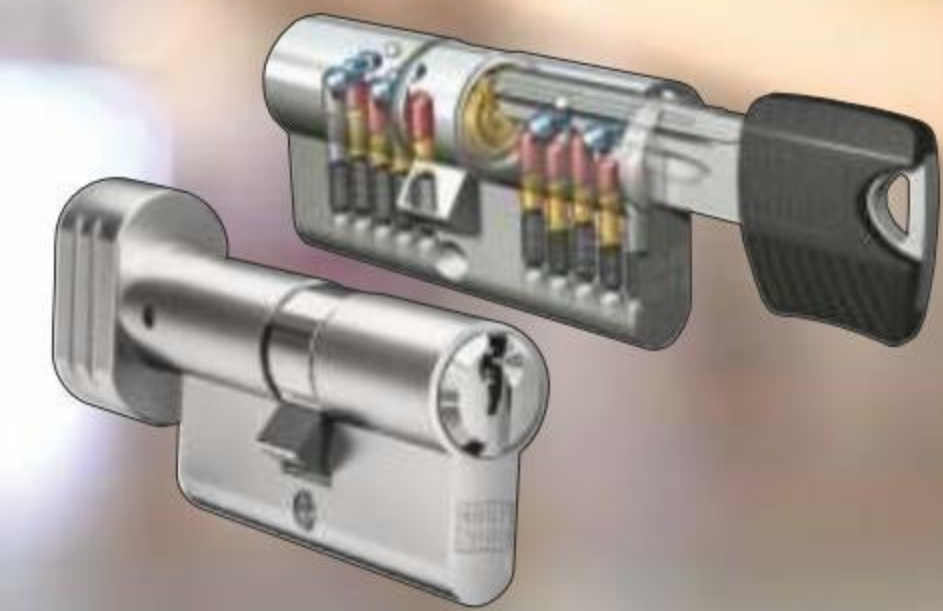

OPTIONAL PROFILE CYLINDER