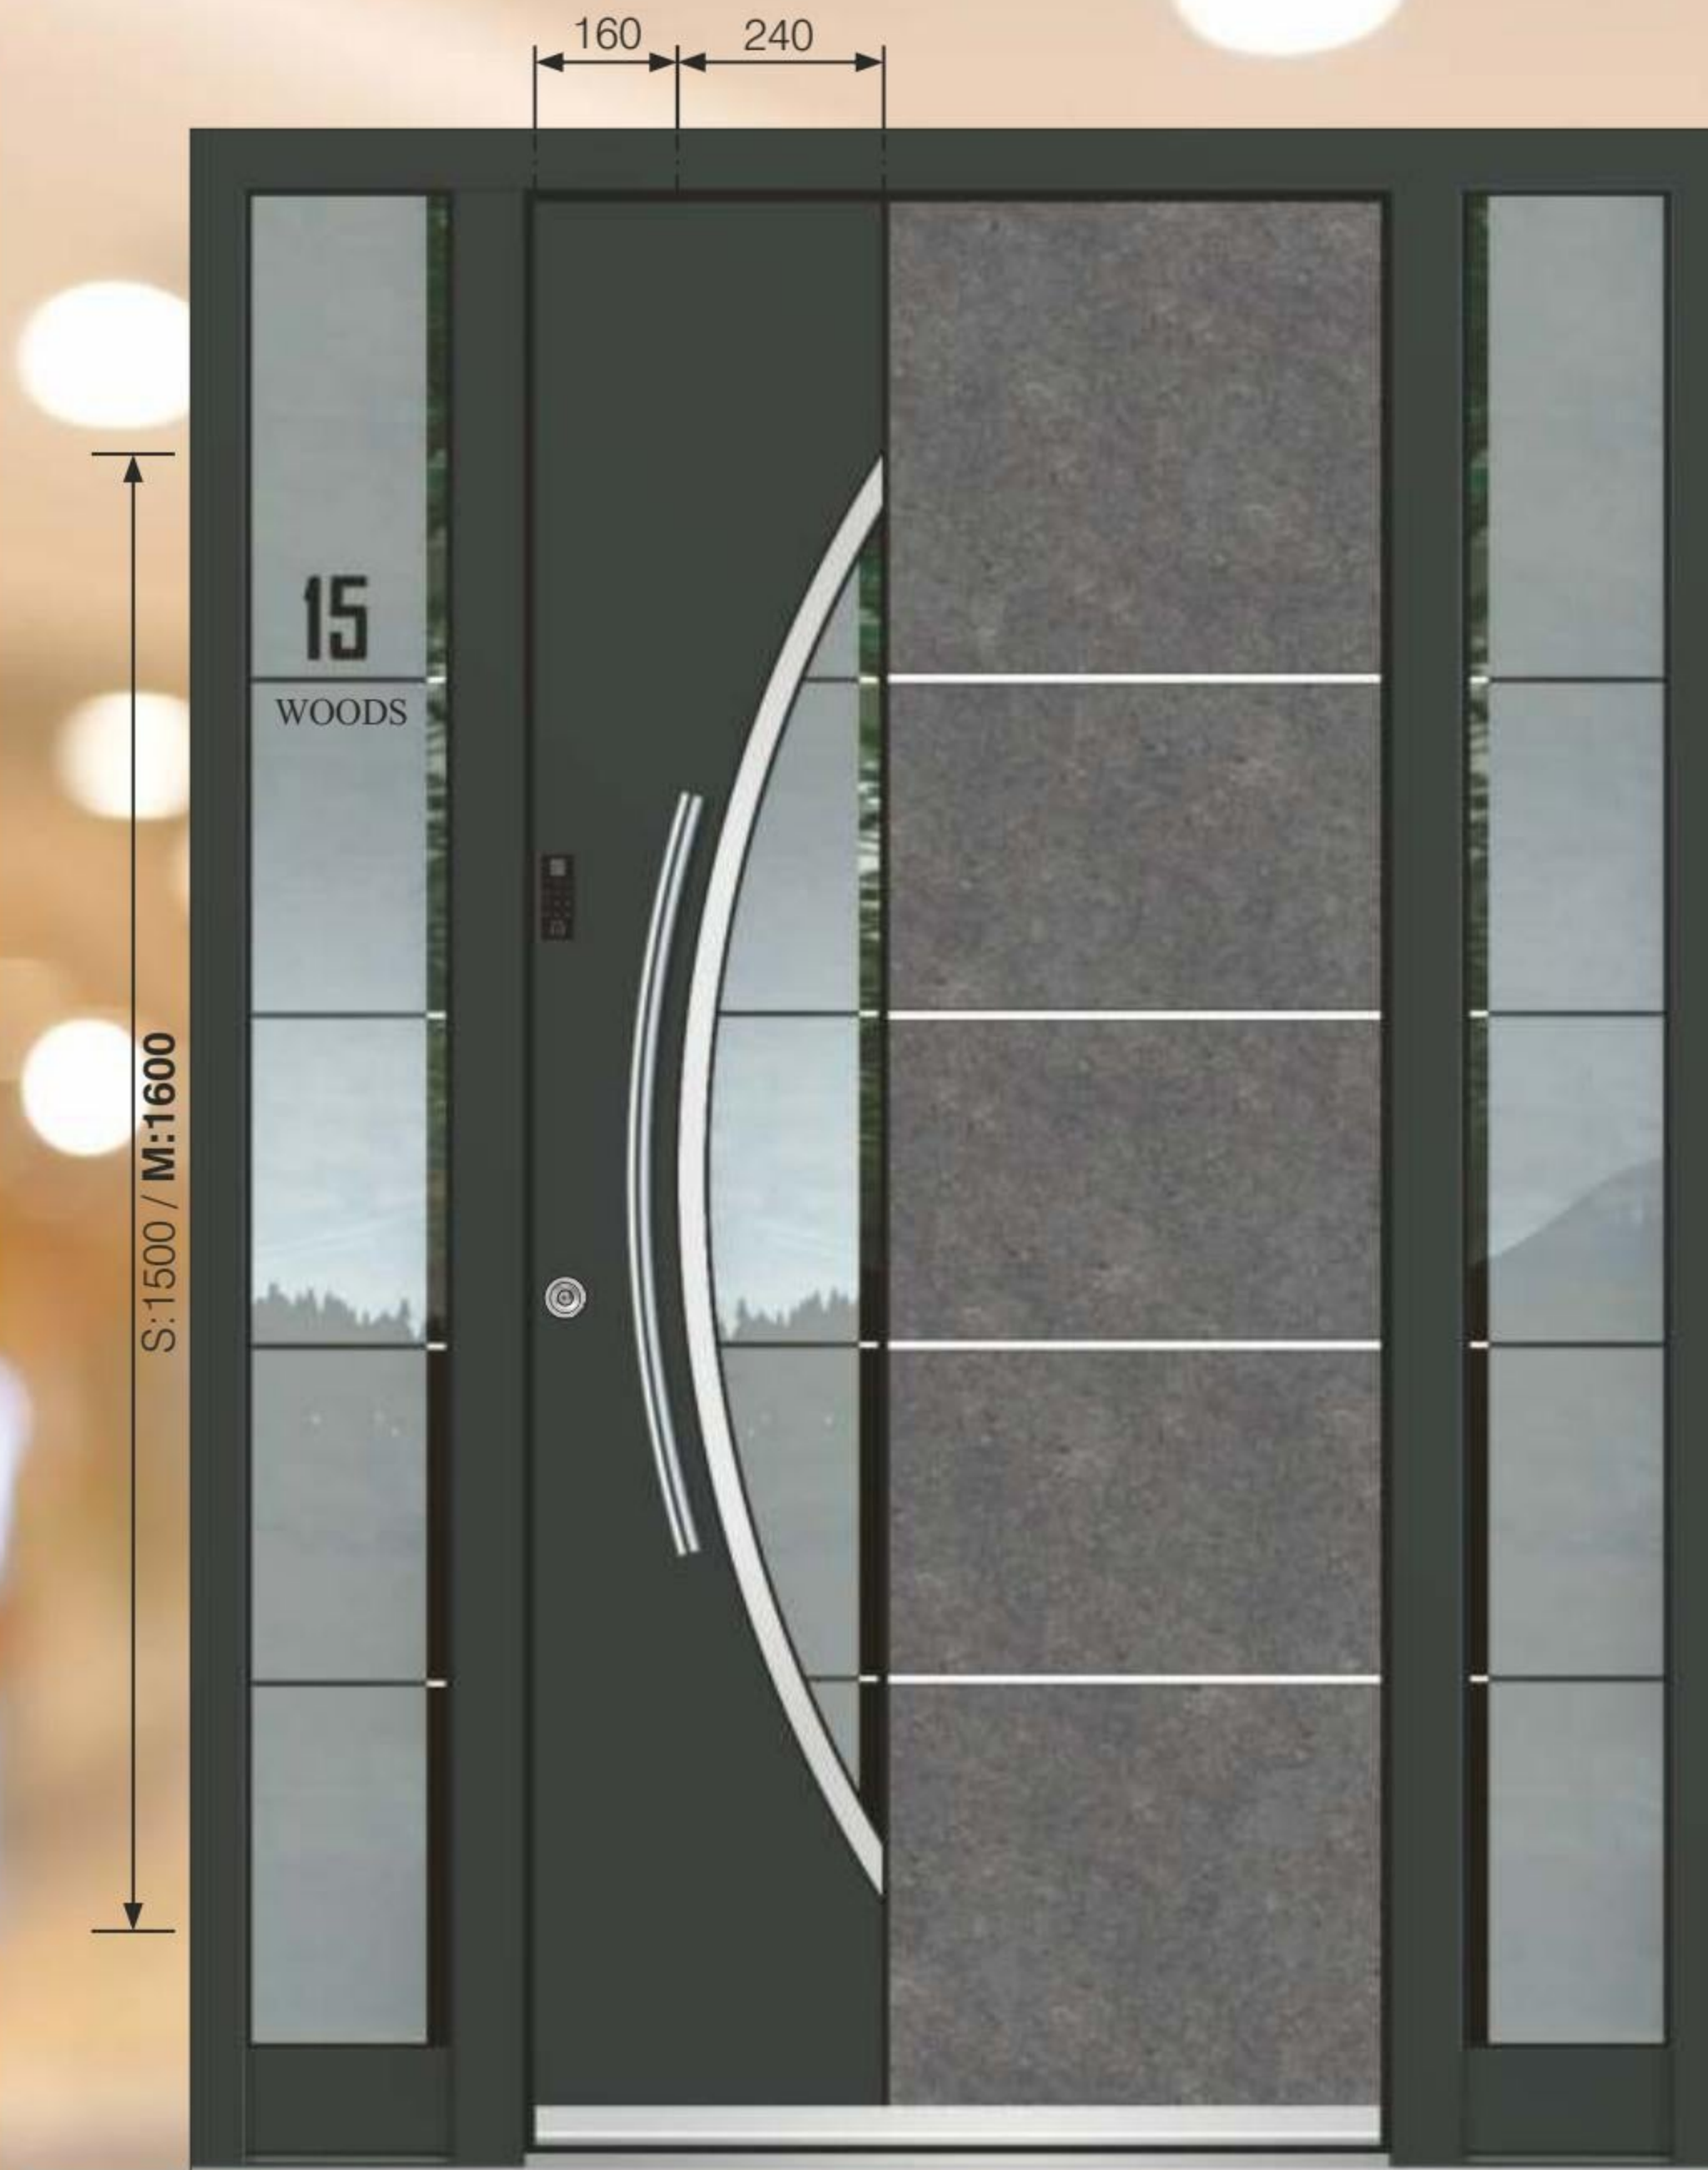

AEE 1068

Exterior décor
Exterior stainless steel applications on both sides
Interior grooves only

Accessories
Glass motif MS 6847
Exterior handle ZAE 770 S
Protective trim E-200

Colour RAL 7016 matt
Exterior panel DD 421 - Mineral gray
Exterior décor RAL 7016 matt
Side element ST 01 / WG / 400
Glass motif MS 6847/S +
House number HFG
Optional: Finger scanner