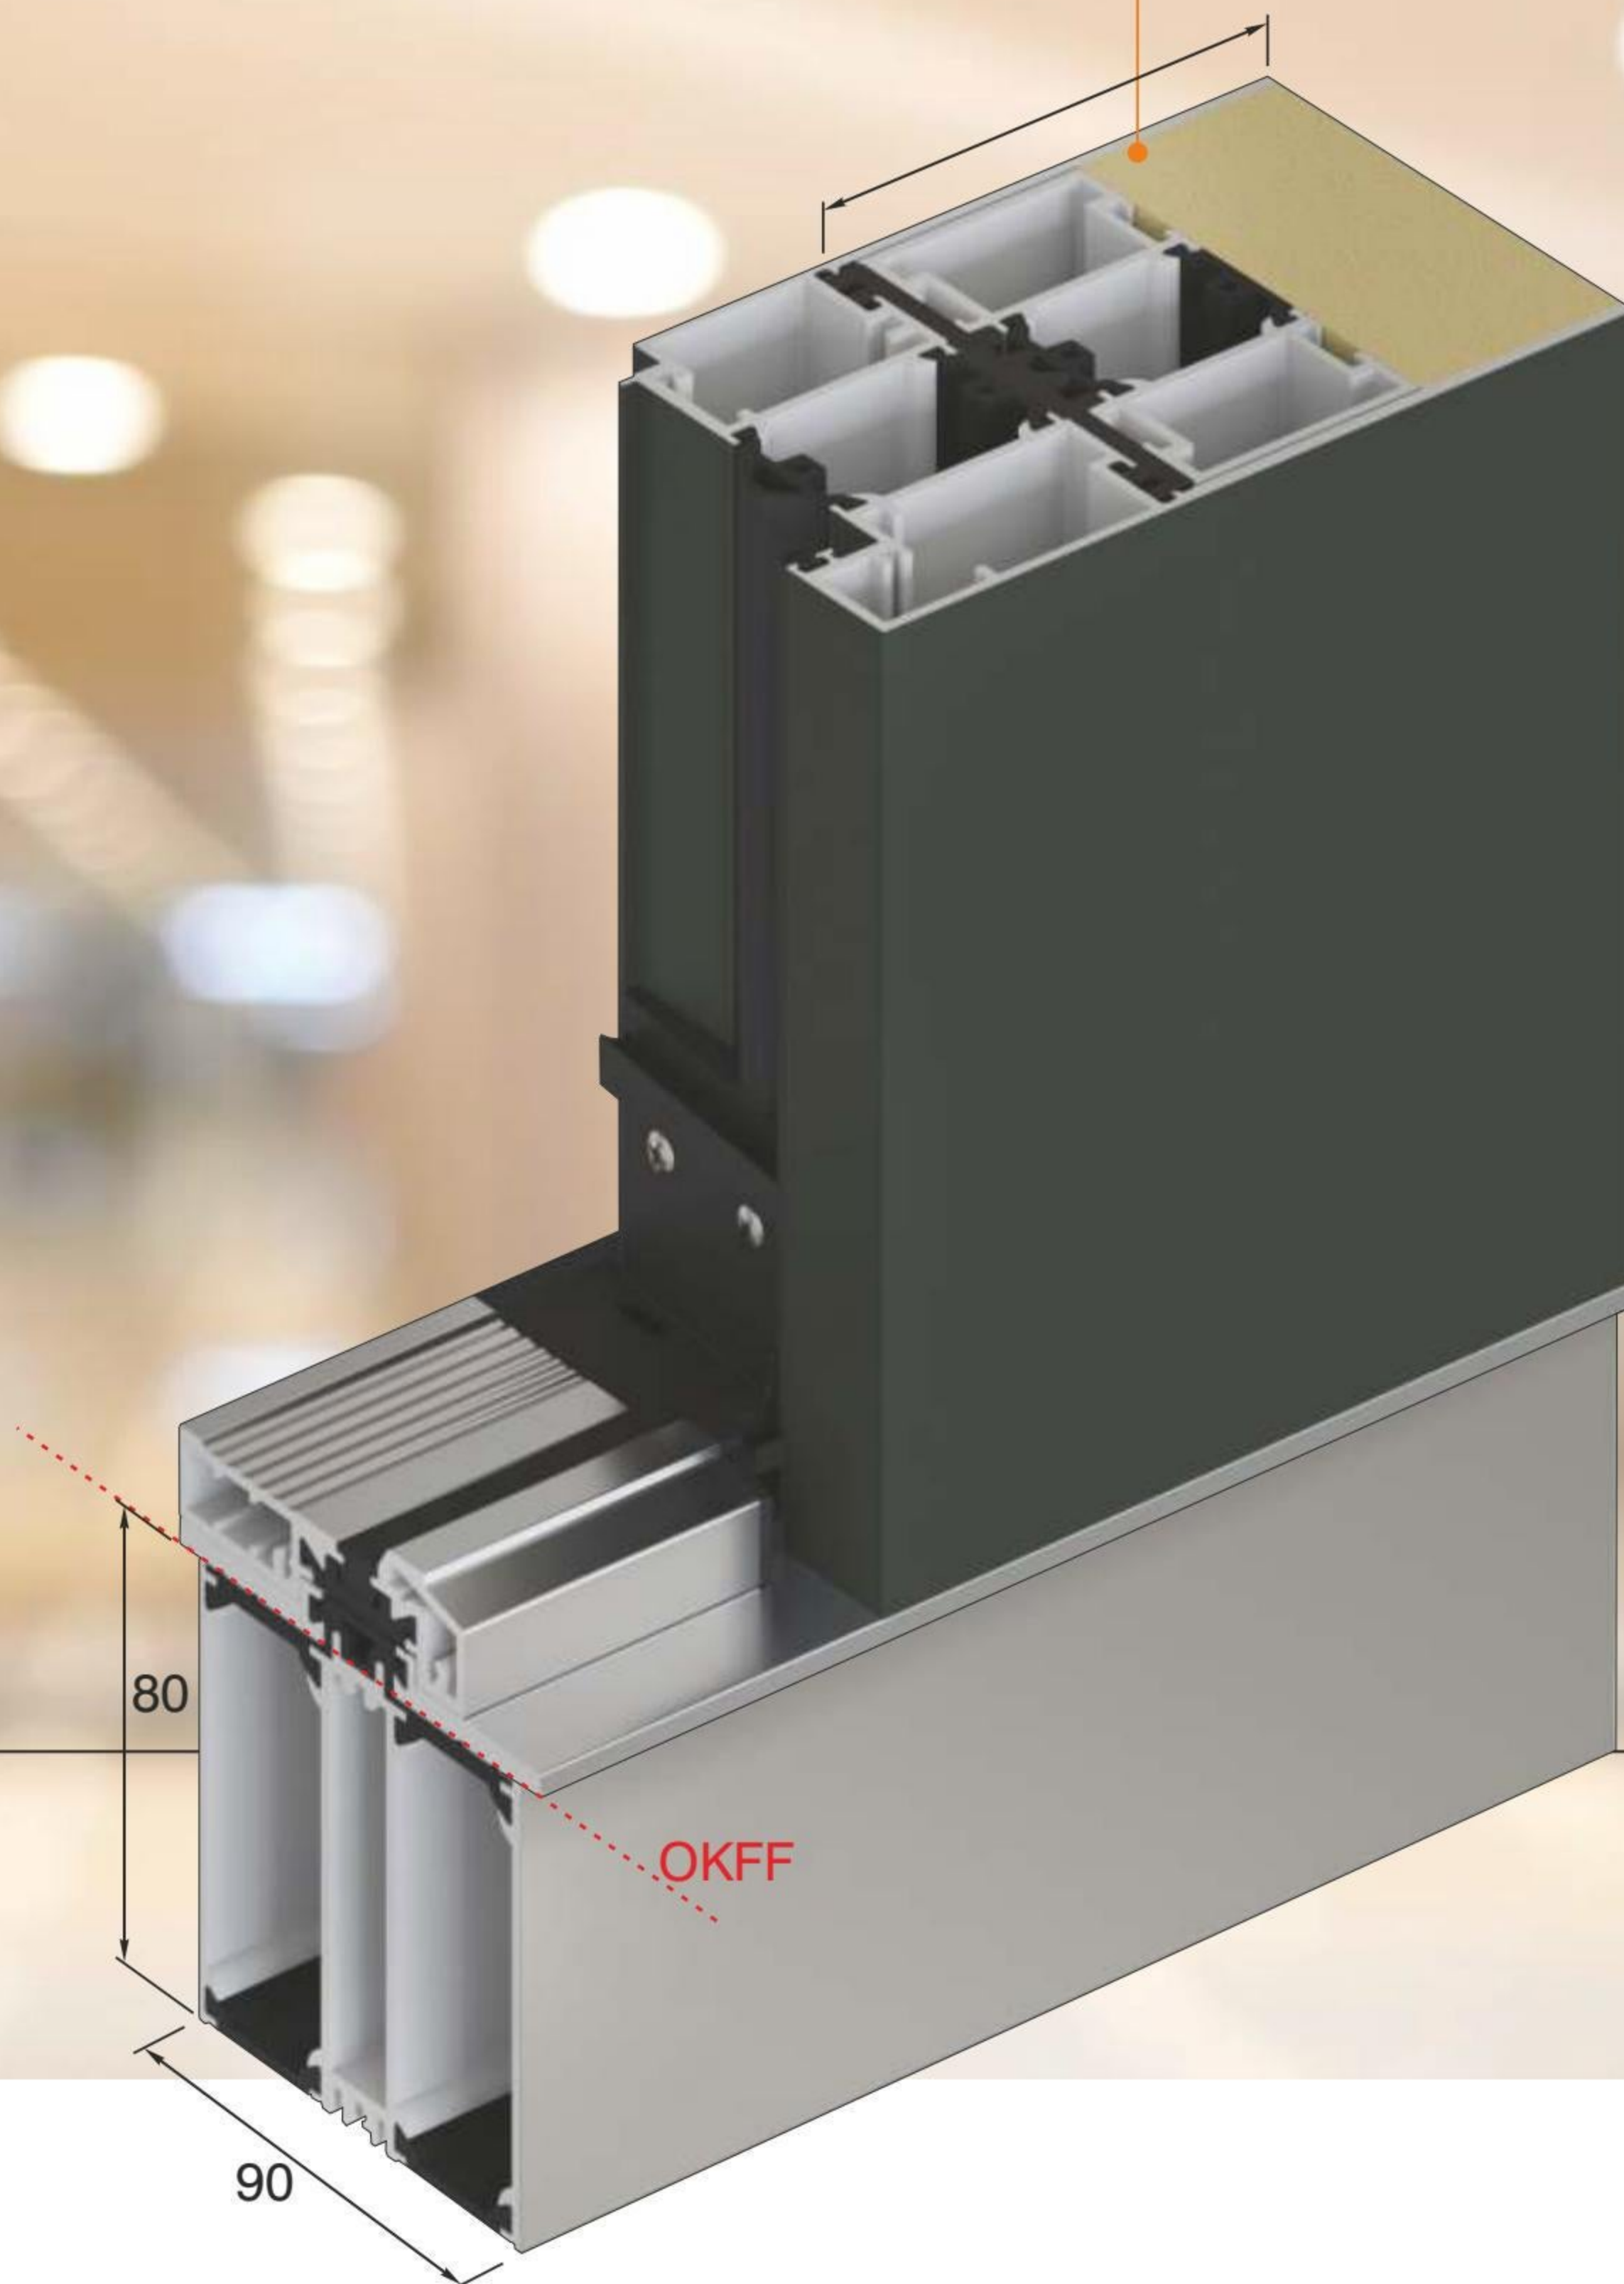

EXCLUSIVE DOORS

Blind frame widening

Blind frame widening
von 241 bis 800