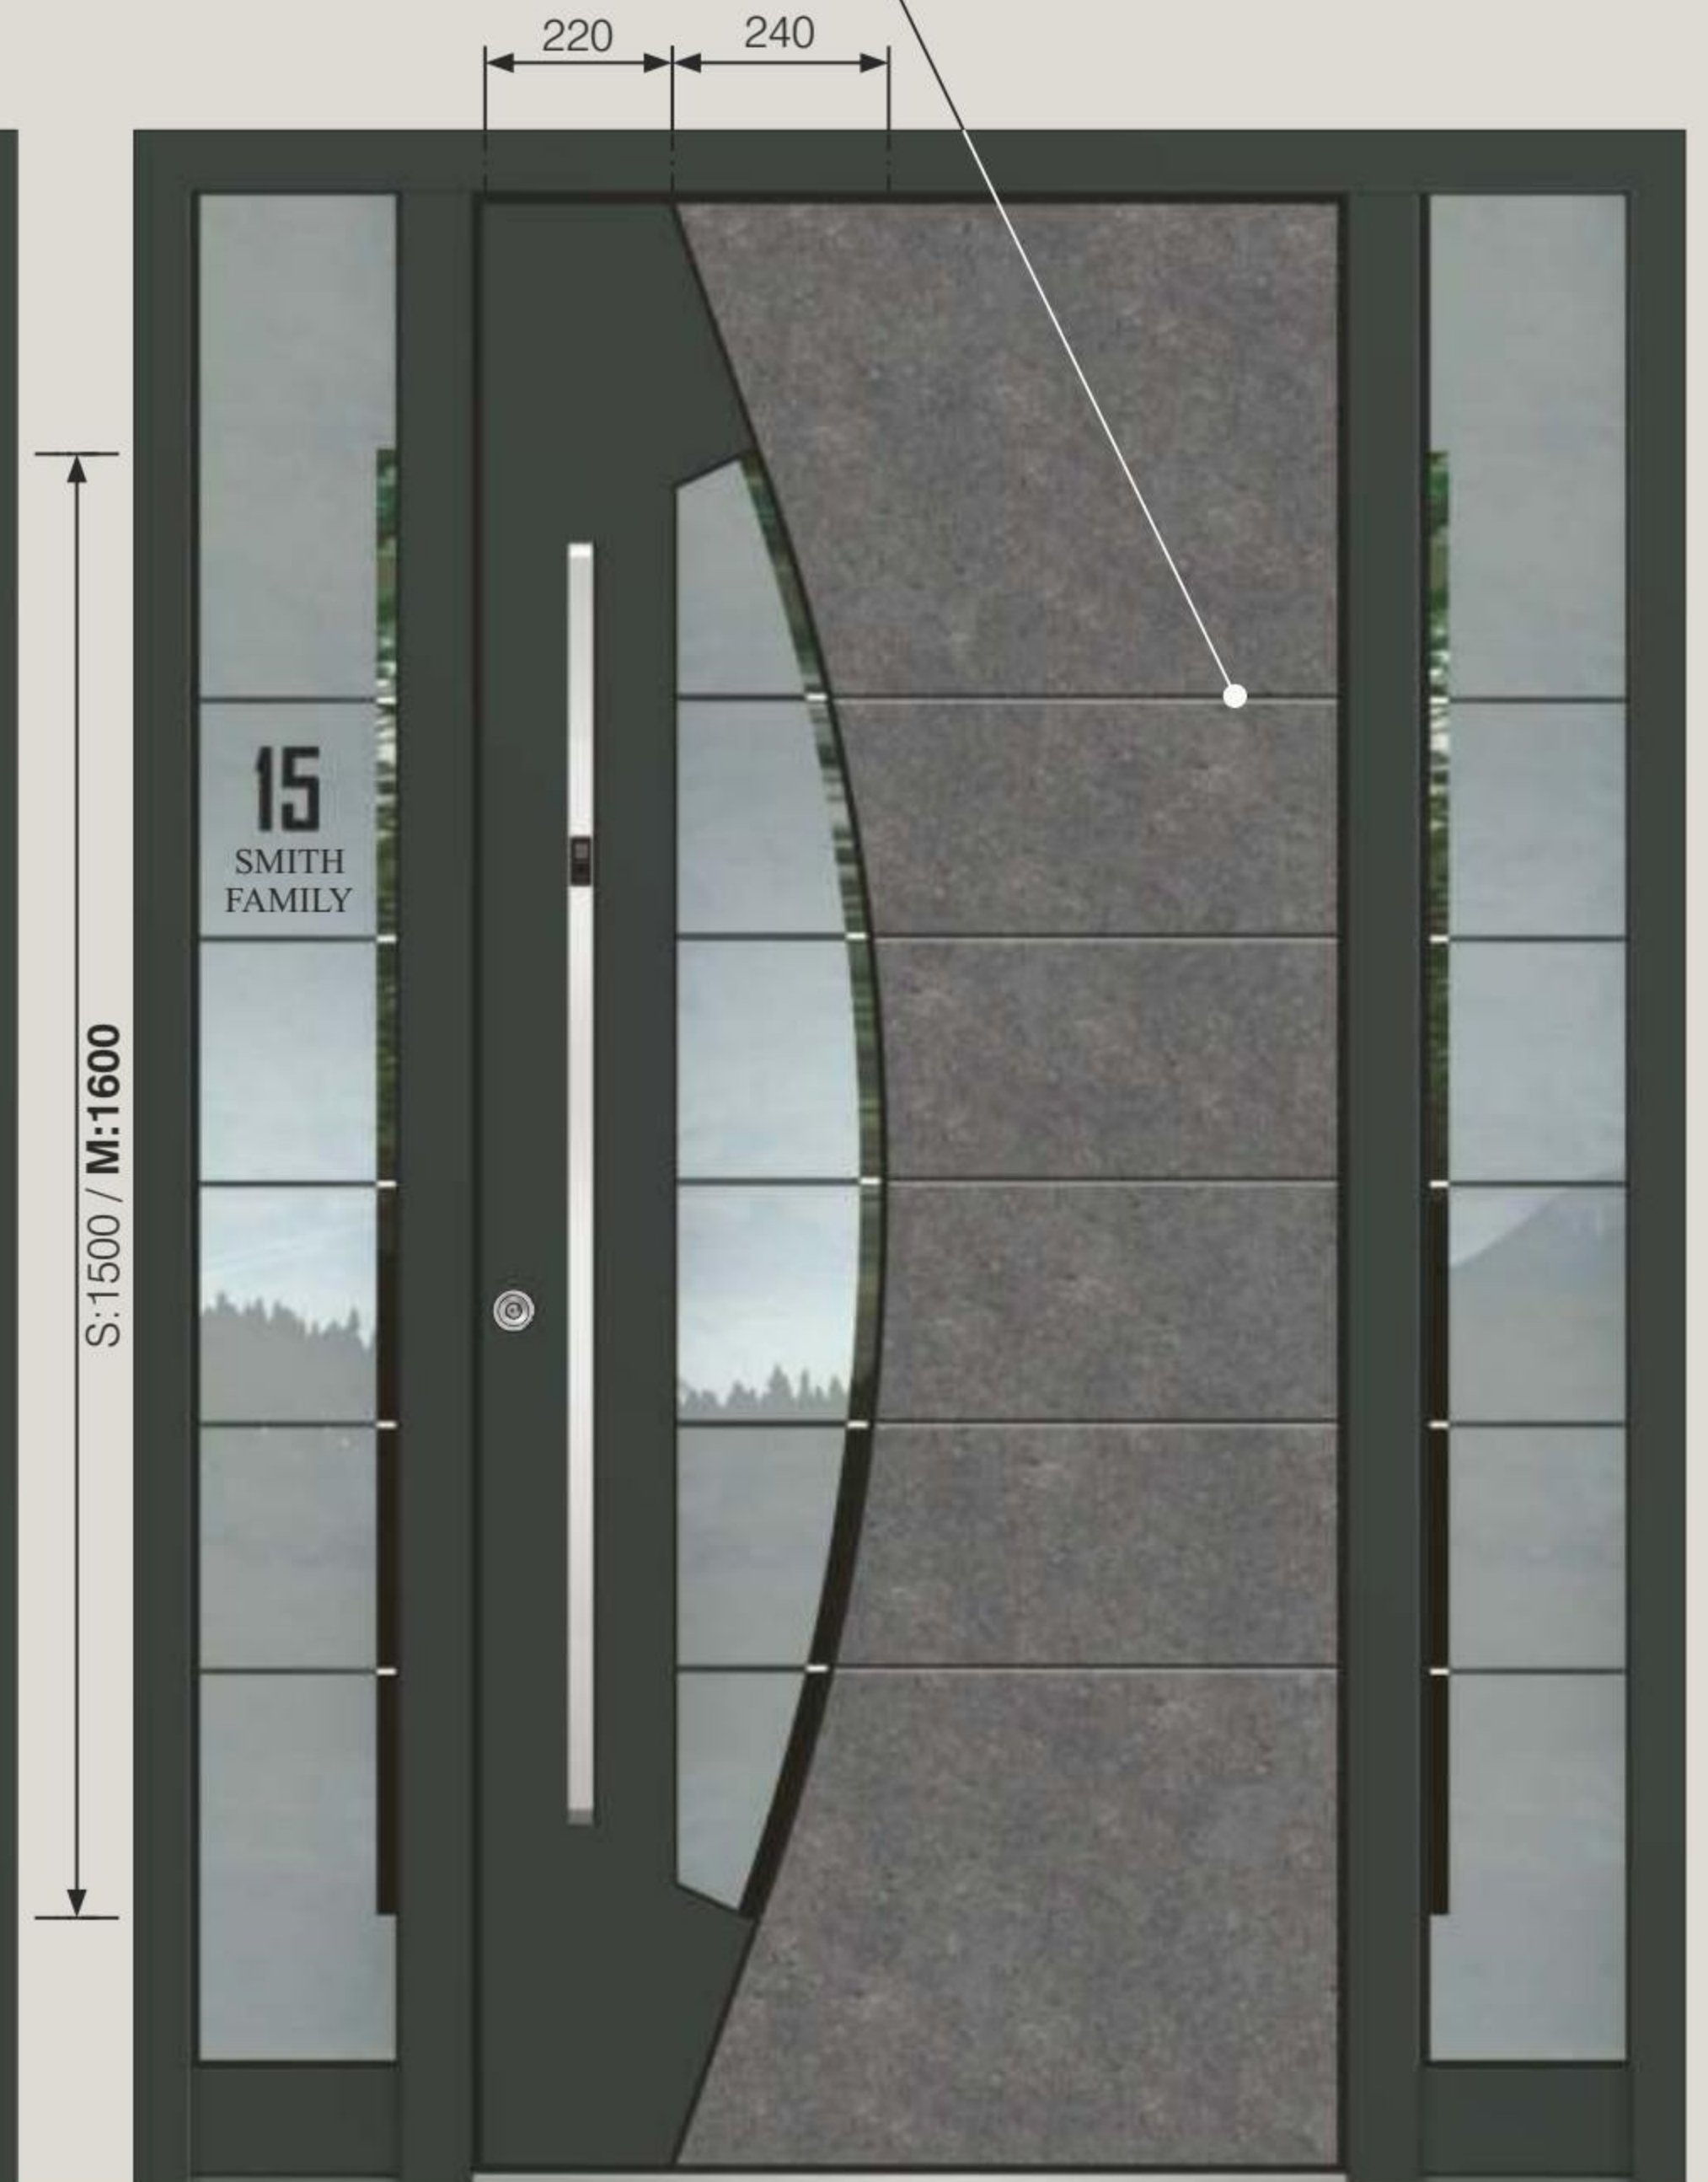

Option: Model RS

**FINGER SCANNER
WITH NFC AND
LED LIGHTING**

EXCLUSIVE DOORS

Models in decor imitation are available
with or without grooves

AT NO EXTRA COST

AGE 1456

Inside view - 3 mm grooves
Color - RAL 7016 matt
Hinges - RAL 7016 matt
Interior handle GA 192 P