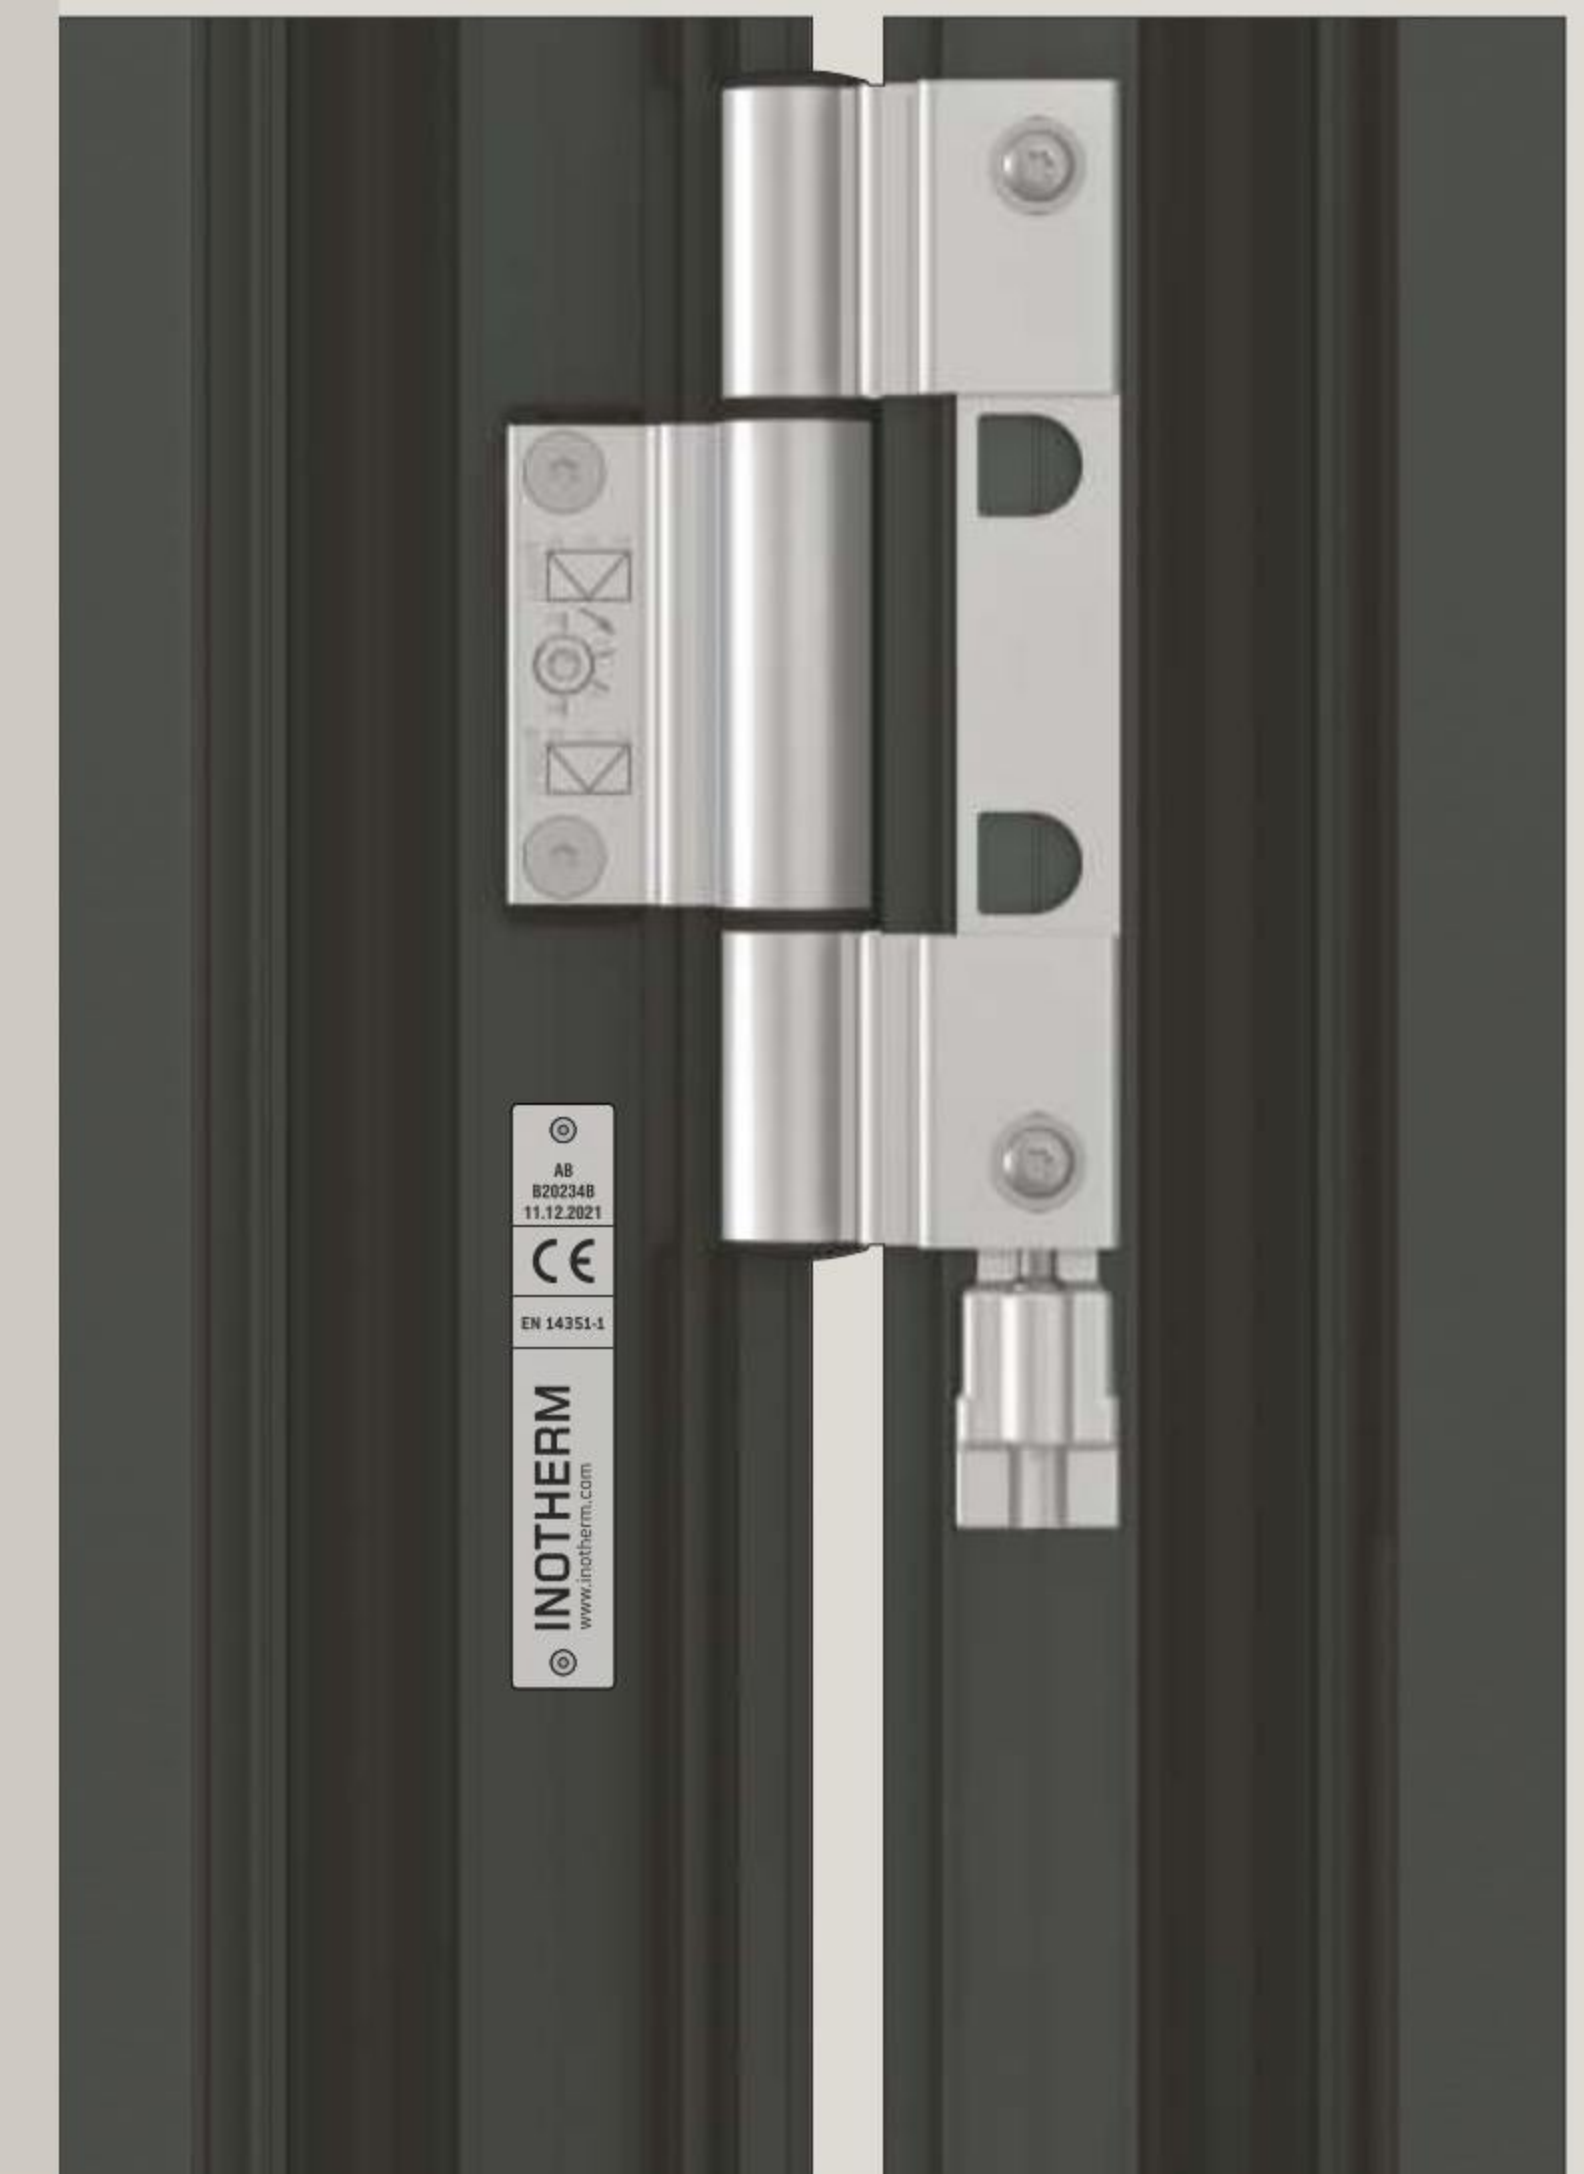

KEEP BAR

The stainless steel keeps provide increased security and the adjustable feature of +/- 2 mm ensures higher bolting comfort.

The bolting bar is installed as a standard component in all lock combinations.