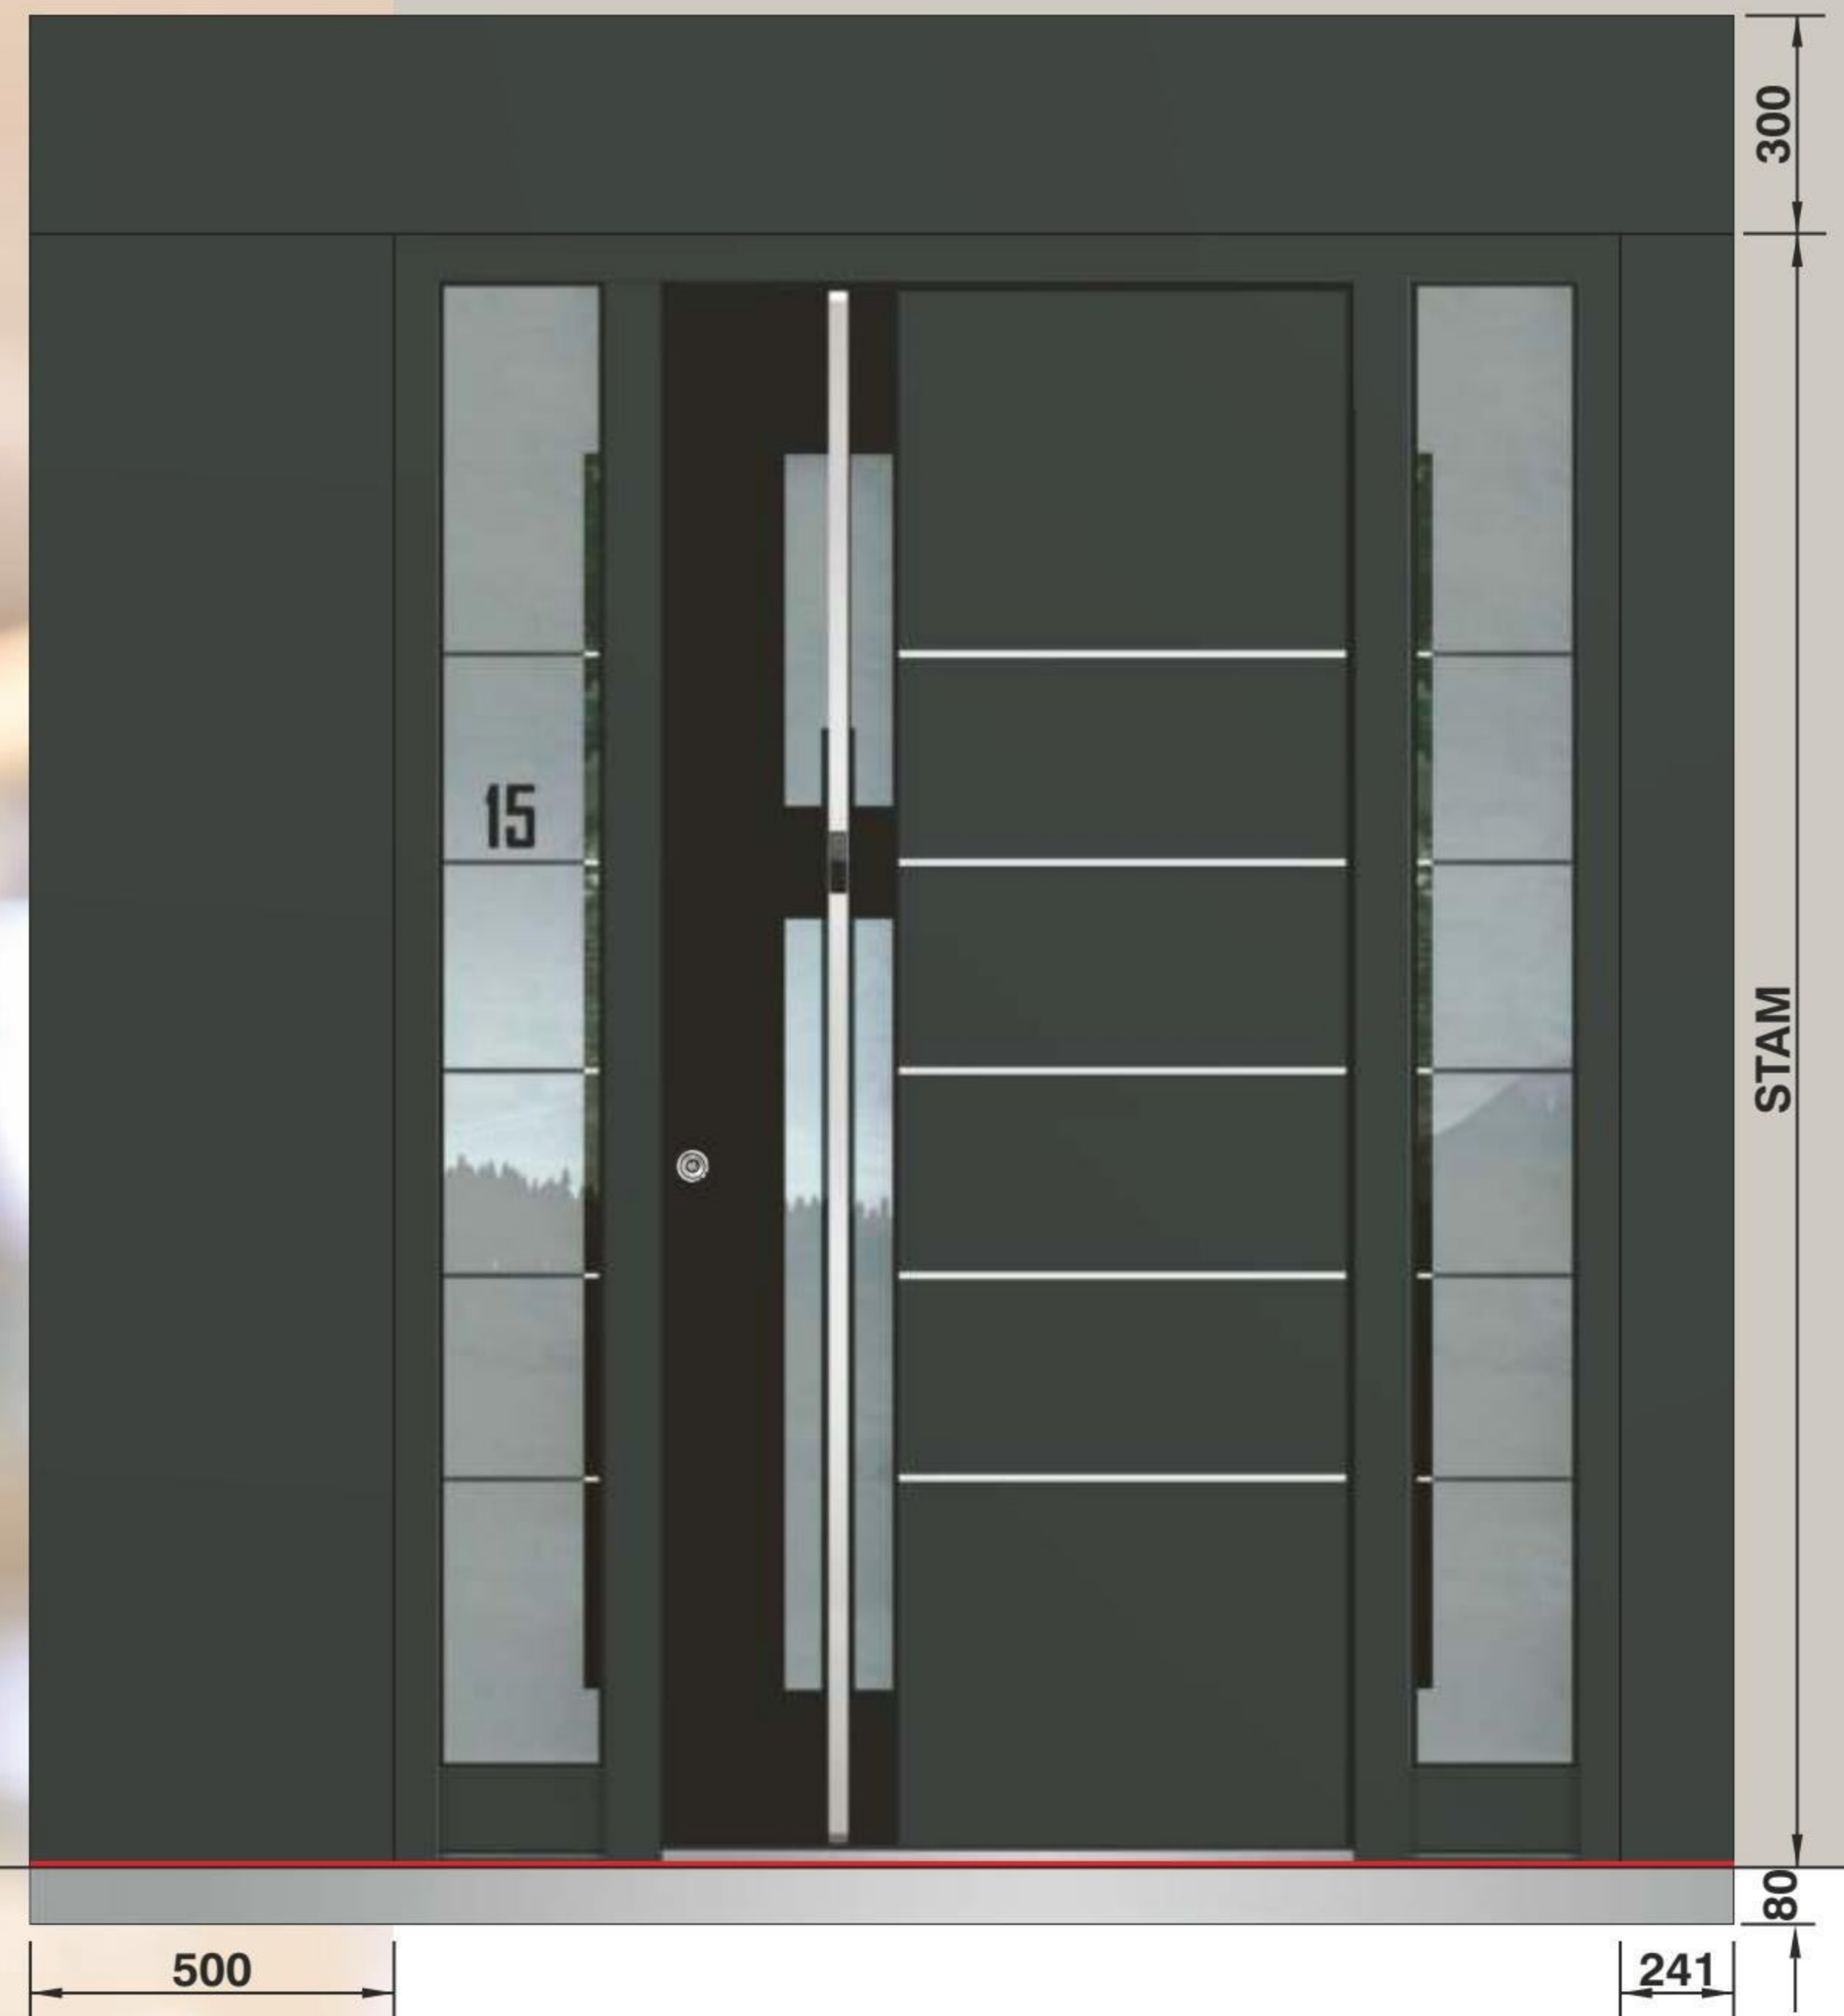

EXCLUSIVE DOORS

Blind frame widening

Blind frame widening
von 241 bis 800

OKFF

AAE 1616 (Glass motif MS 6661)

BLIND FRAME WIDENING - BV<300 - 300 mm - ABOVE
BLIND FRAME WIDENING - BV<500 - 500 mm - LEFT
BLIND FRAME WIDENING - BV<300 - 241 mm - RIGHT
FLOOR GROUND PROFILE - BP 80 - BELOW