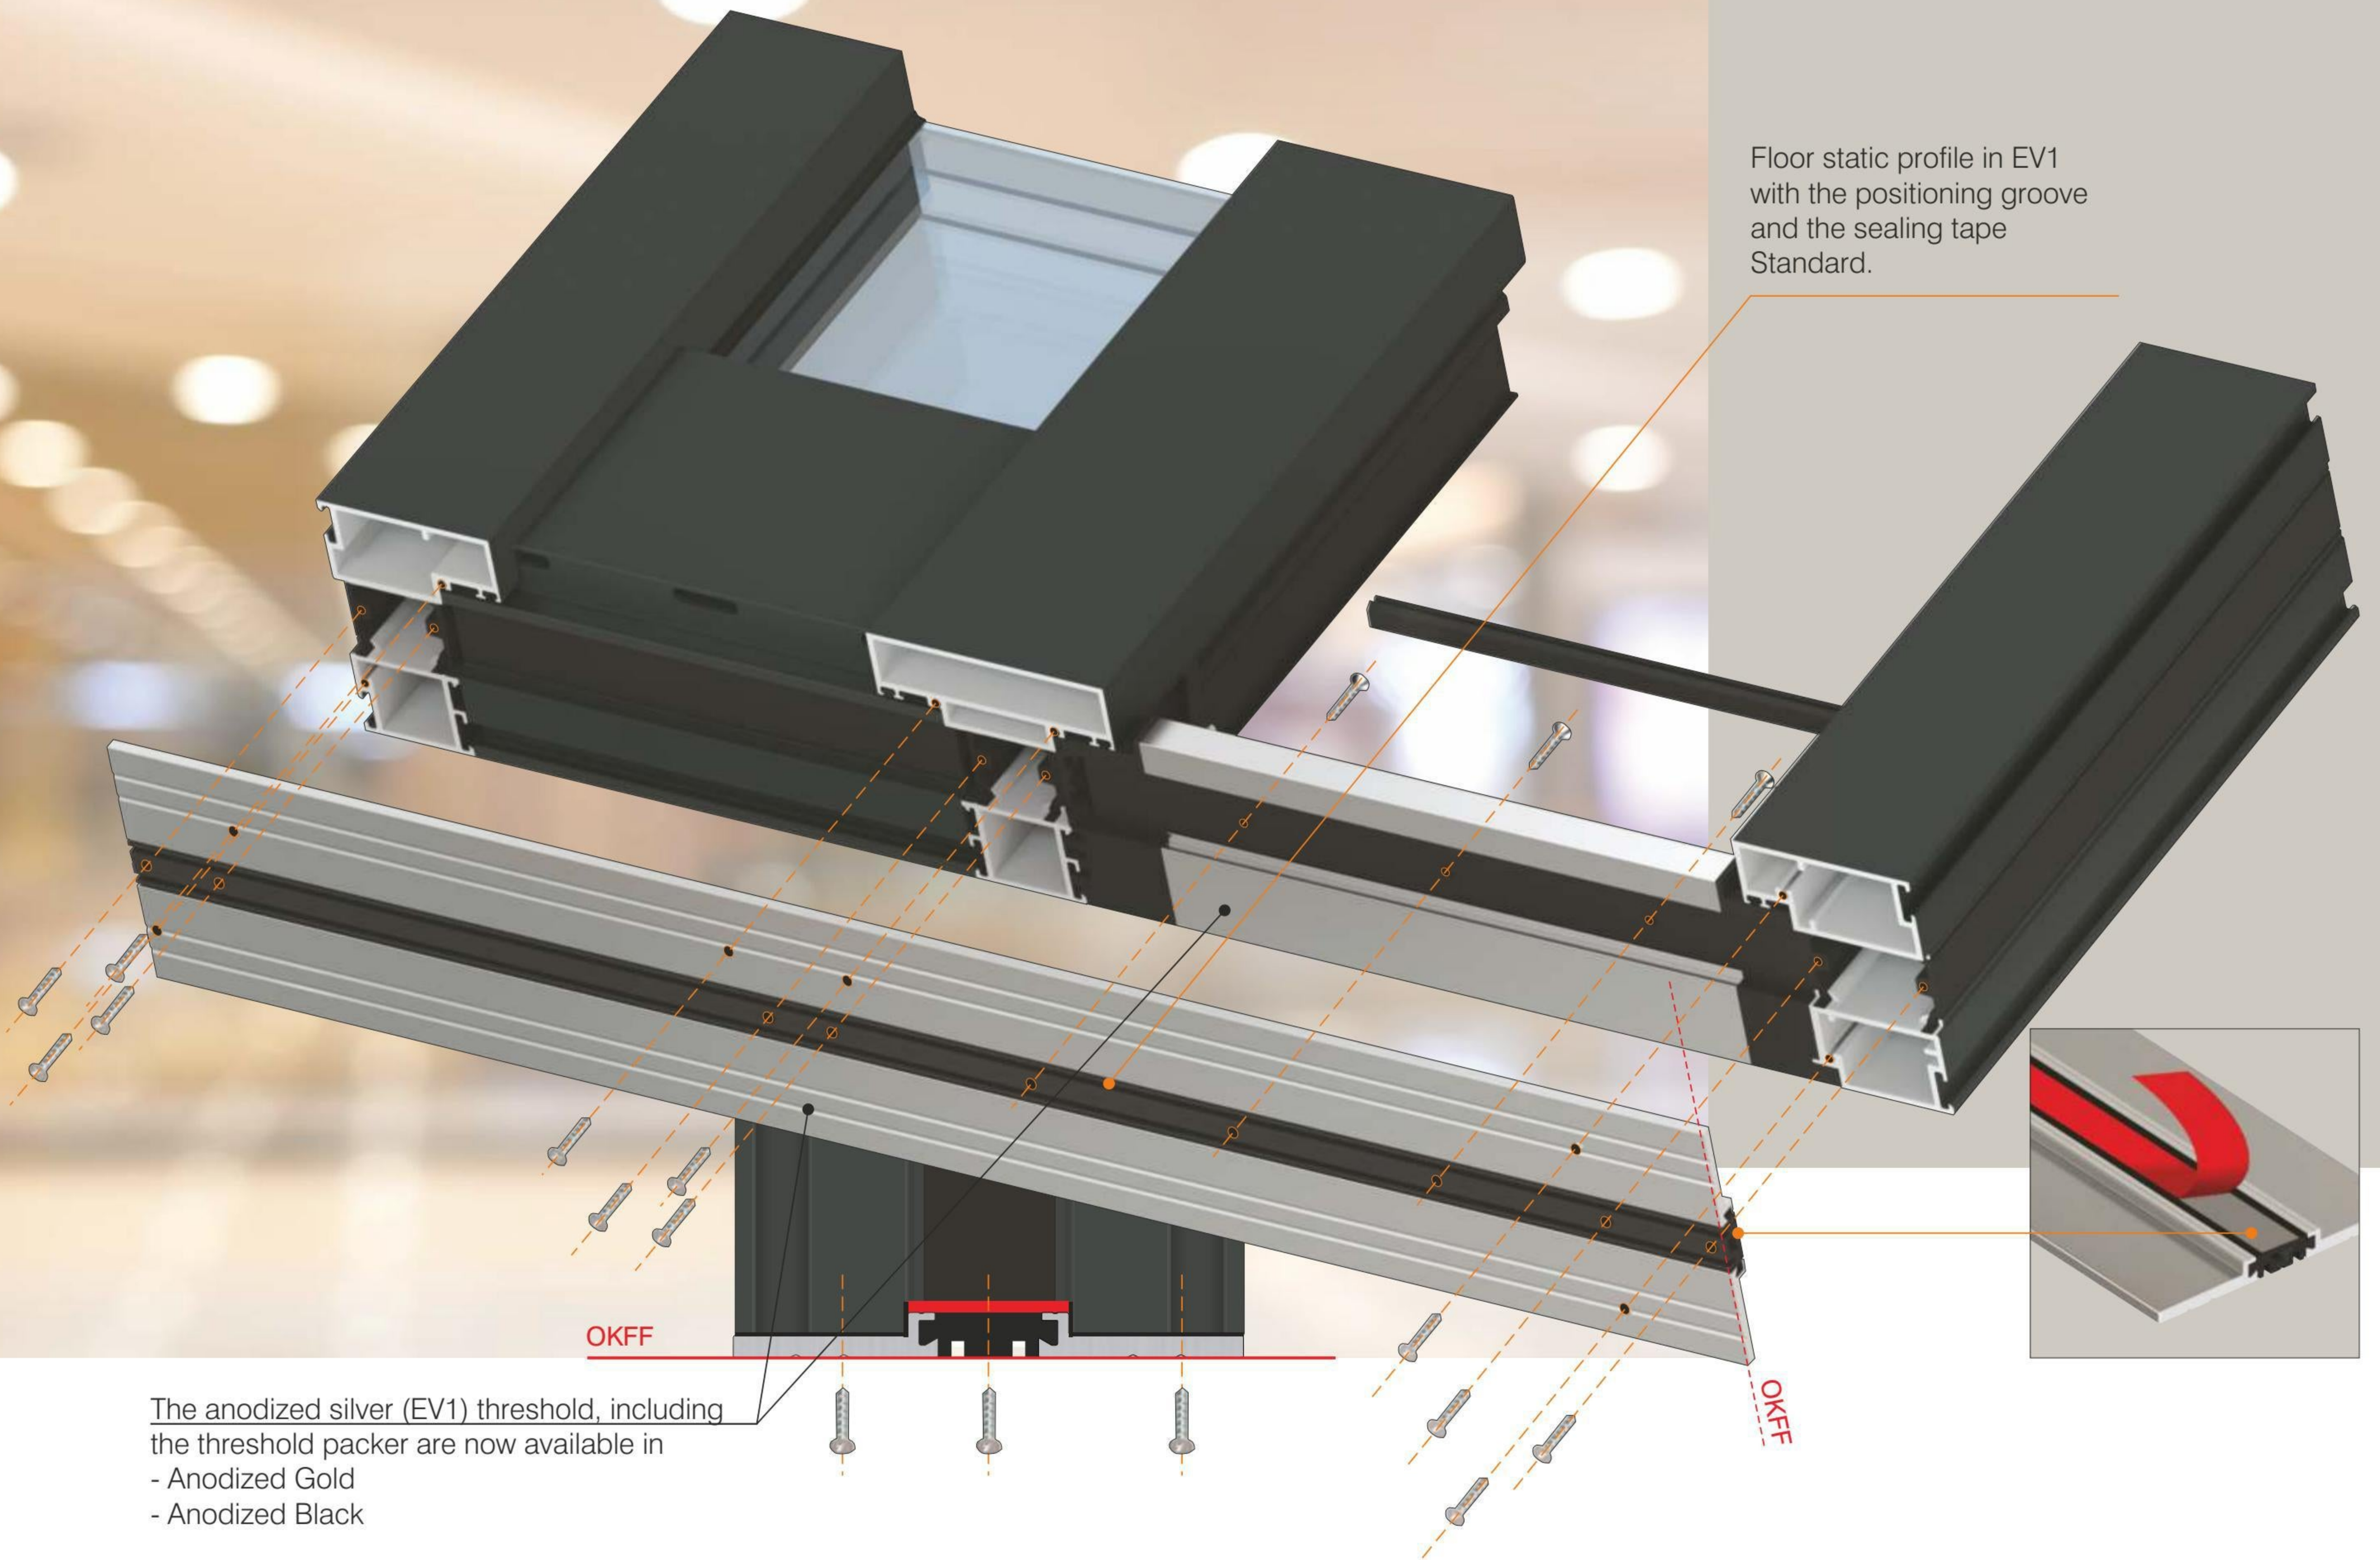

The data is engraved with a laser in a tile made of stainless steel. Engraving provides long legibility and usability of data.

FLOOR STATIC PROFILE

Floor static profile in EV1 with the positioning groove and the sealing tape as standard. Below with an optimal cross-section guarantees a fully dimensionally stable construction of our doors, which is very important for transport and a quick and accurate assembly installation.

EXCLUSIVE DOORS

Standard equipment

Floor static profile in EV1 with the positioning groove and the sealing tape Standard.

The anodized silver (EV1) threshold, including the threshold packer are now available in

Modern construction increasingly demands doors of extraordinary dimensions, with structural stability being of great importance.

The exclusive range of entrance doors with unique technical solutions ensures smooth functionality even at a height from 2251 up to 2700 mm and a width of up to 1260 mm.