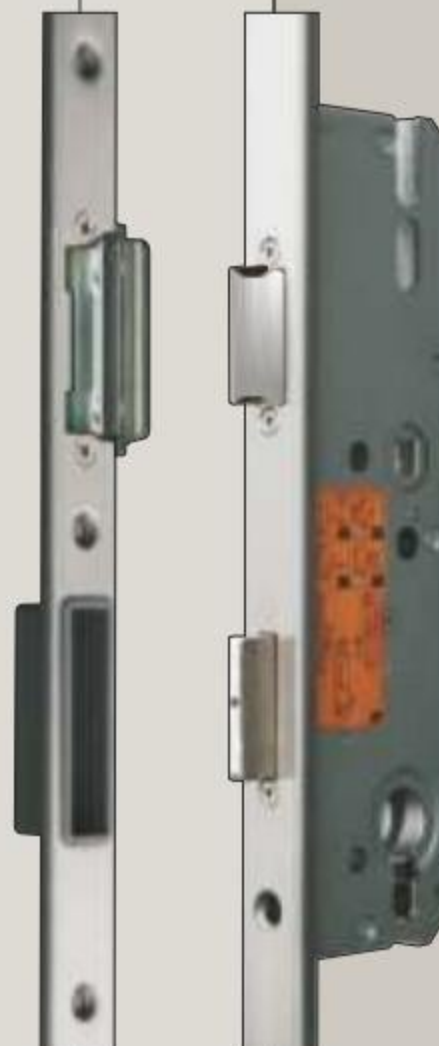

Sizes:
S / M / L / XL /
XXL / JUMBO