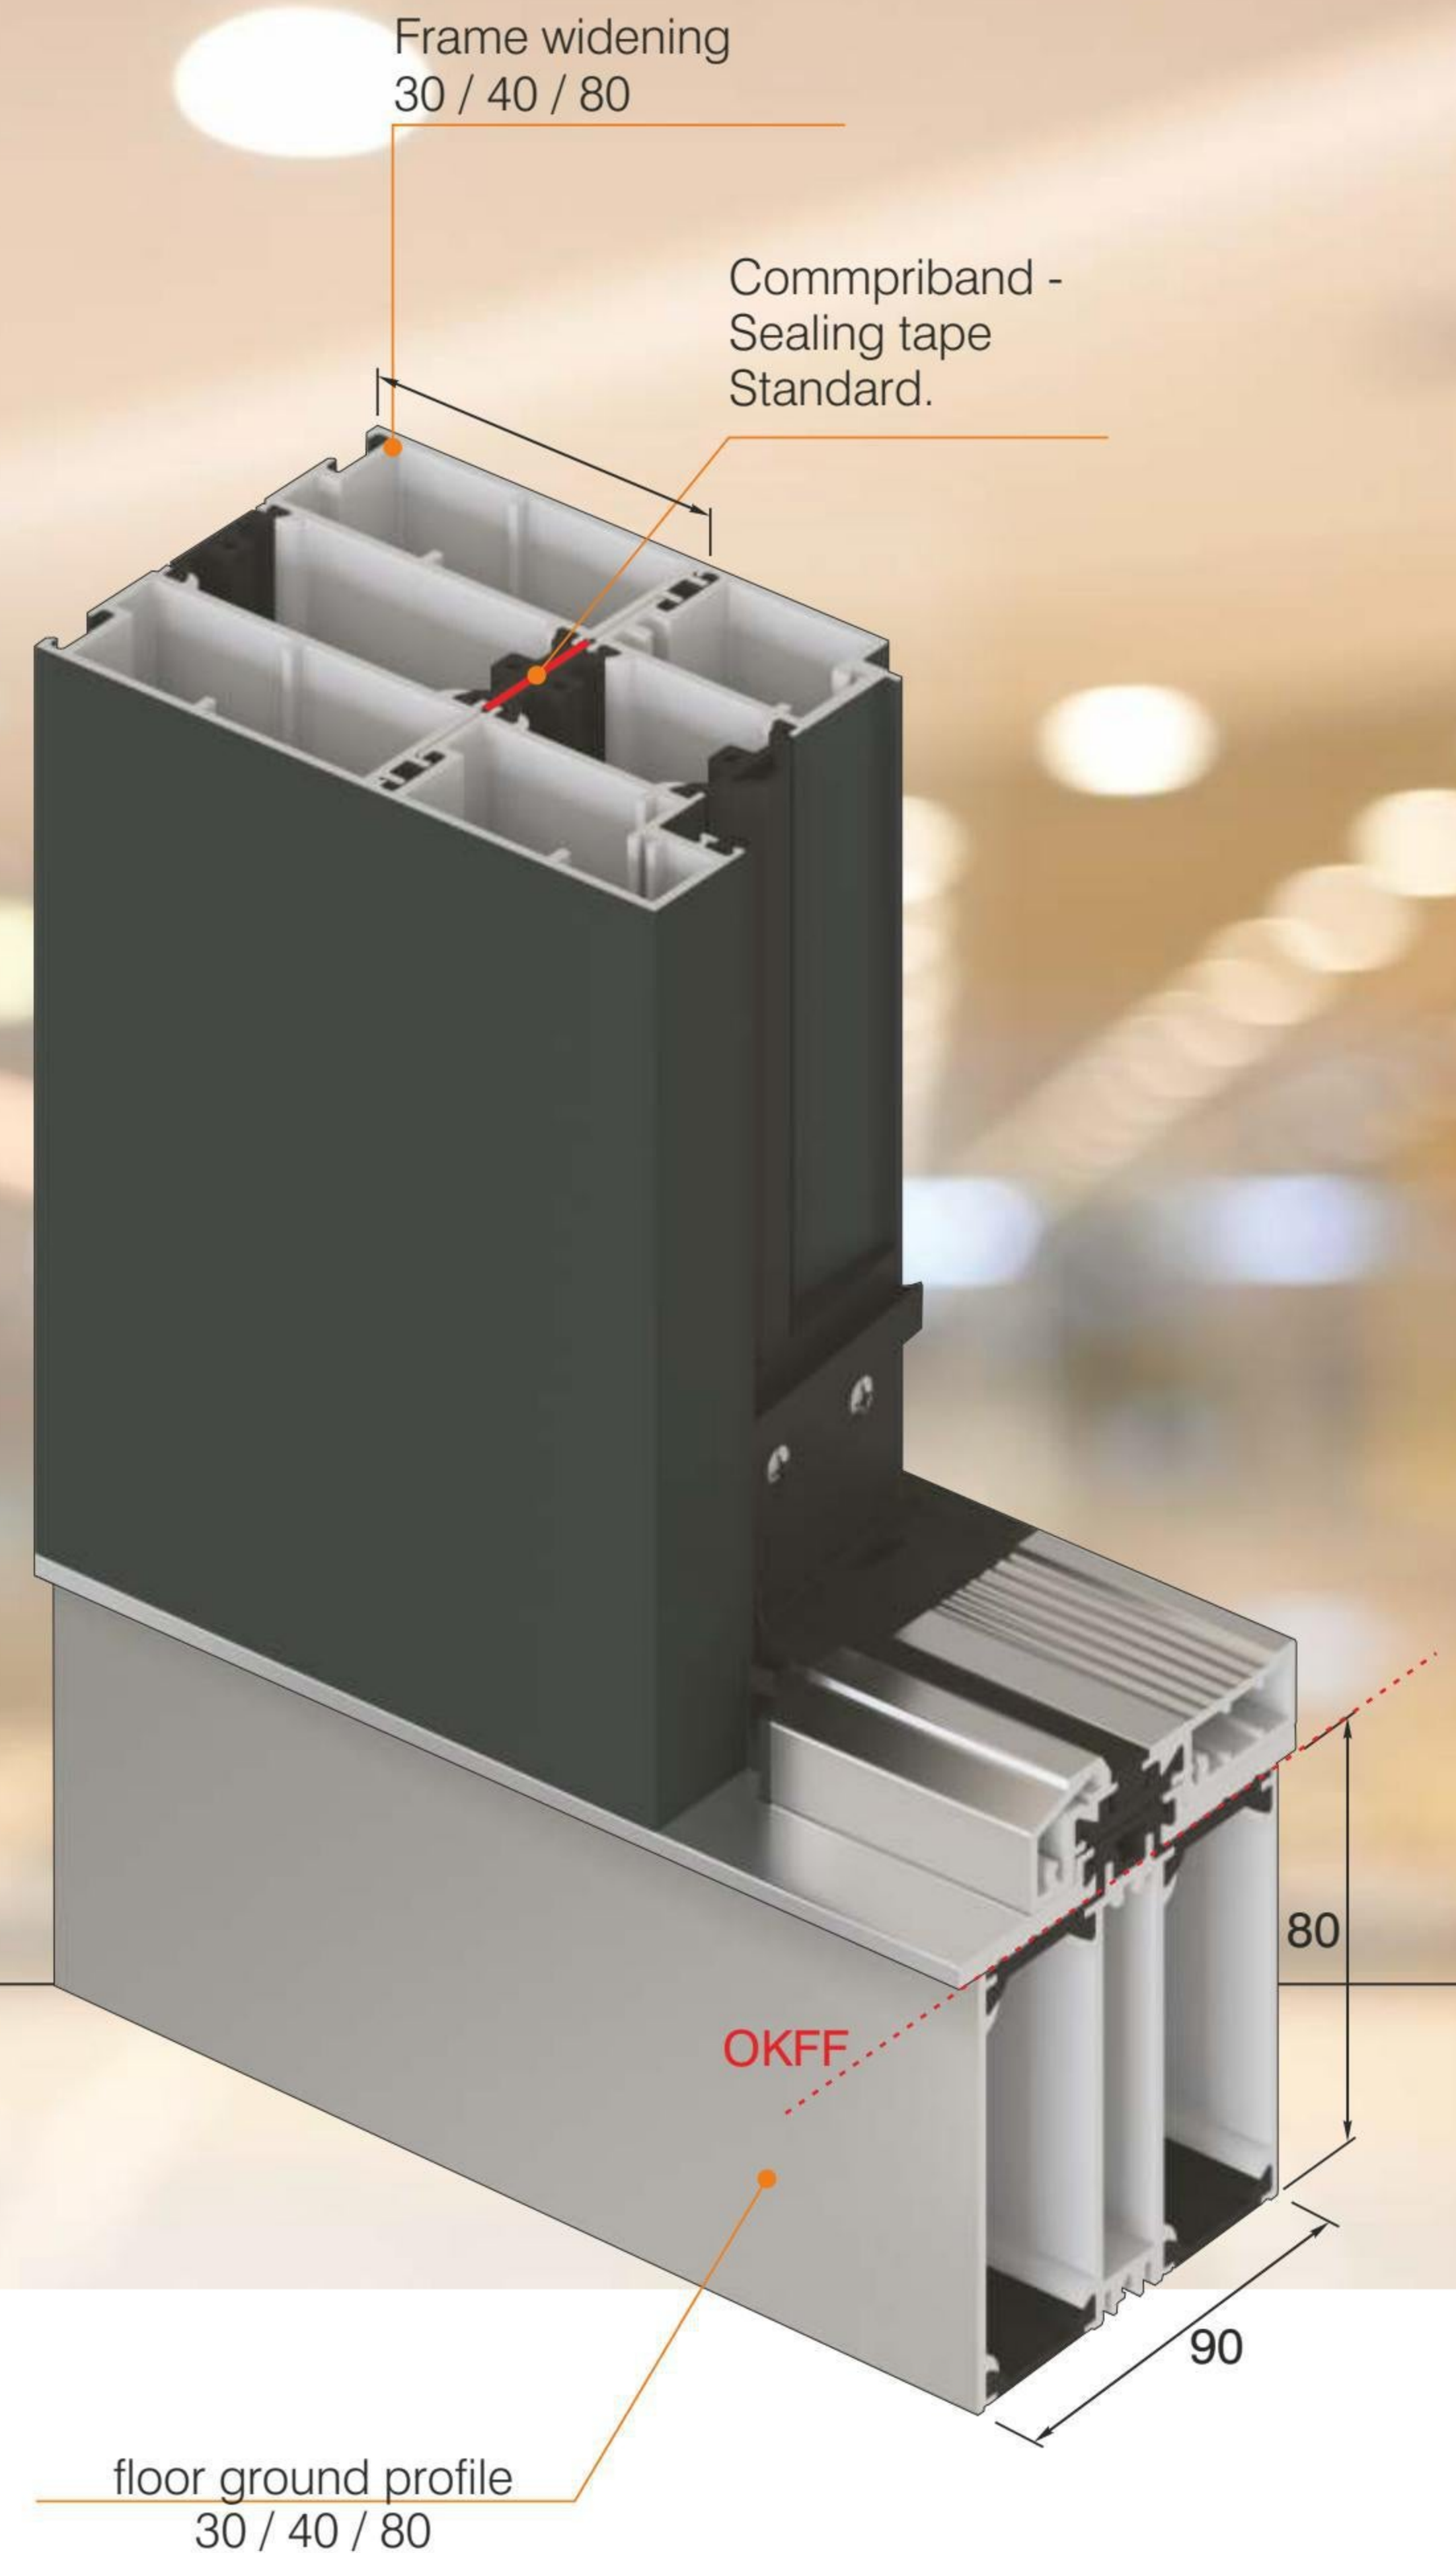

BLIND FRAME WIDENING - 2 x BV 80 - ABOVE
BLIND FRAME WIDENING - BV 40 - LEFT + RIGHT
FLOOR GROUND PROFILE - BP 120 / COMBINATION 80/40 - BELOW