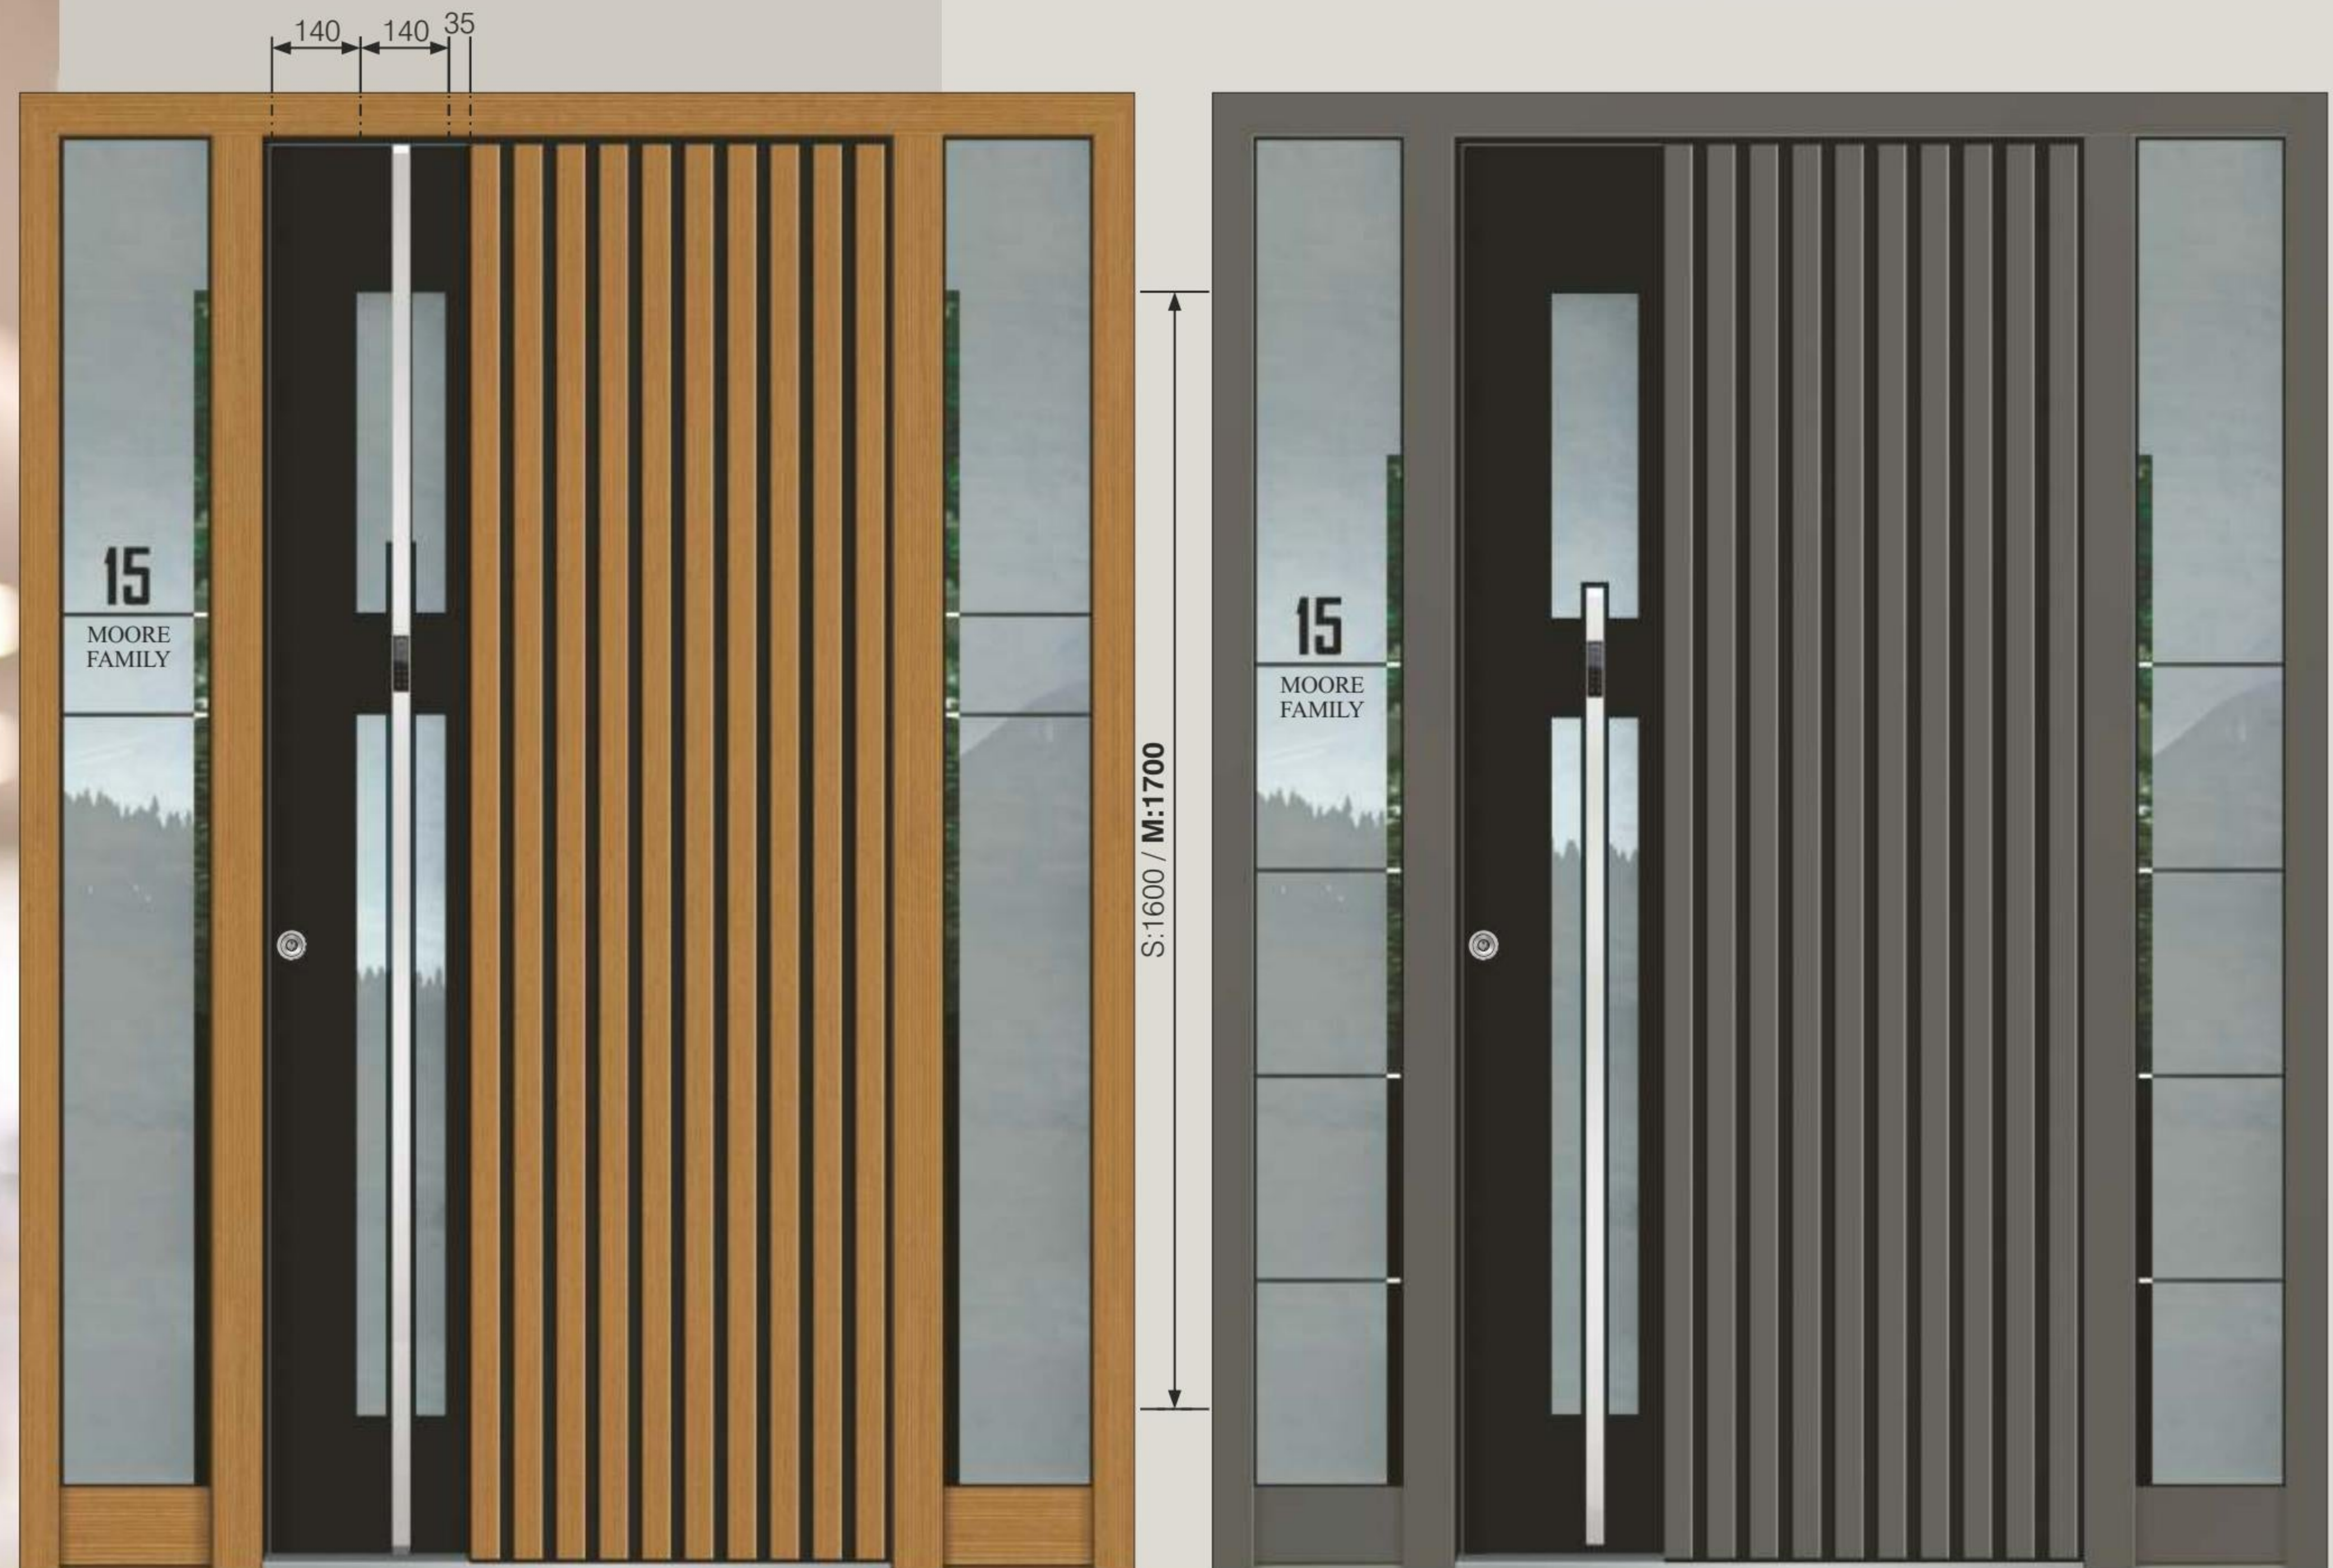

EXCLUSIVE DOORS

3D FORM

PLACED OUTSIDE ONLY

inoSmart
SMART DOOR SYSTEM

Option: **BT 610** (Model R)

**FINGER SCANNER,
KEYPAD, NFC
AND LED LIGHTING**

AAE 1711

Exterior décor
External 3D battens
Interior grooves only

Accessories
Glass motif MS 6879
Exterior handle ZAE 700 F

Colour HD 211 - Mountain Pine
Exterior panel RAL 9005 matt
Exterior decor RAL 9005 matt
External battens HD 211 - Mountain Pine
Side element ST 01 / WG / 400
Glass motif MS 6879/S +
House number HFG

Only available in the AT 110 P
profile construction.

AAE 1711

Exterior décor
External 3D battens
Interior grooves only

Accessories
Glass motif MS 6880
Exterior handle ZAE 700 ML

Colour RAL 9007 FS
Exterior panel RAL 9005 matt
Exterior decor RAL 9005 matt
External battens RAL 9007 FS
Side element ST 01 / WG / 400
Glass motif MS 6880/S +
House number HFG

Only available in the AT 110 P profile
construction.