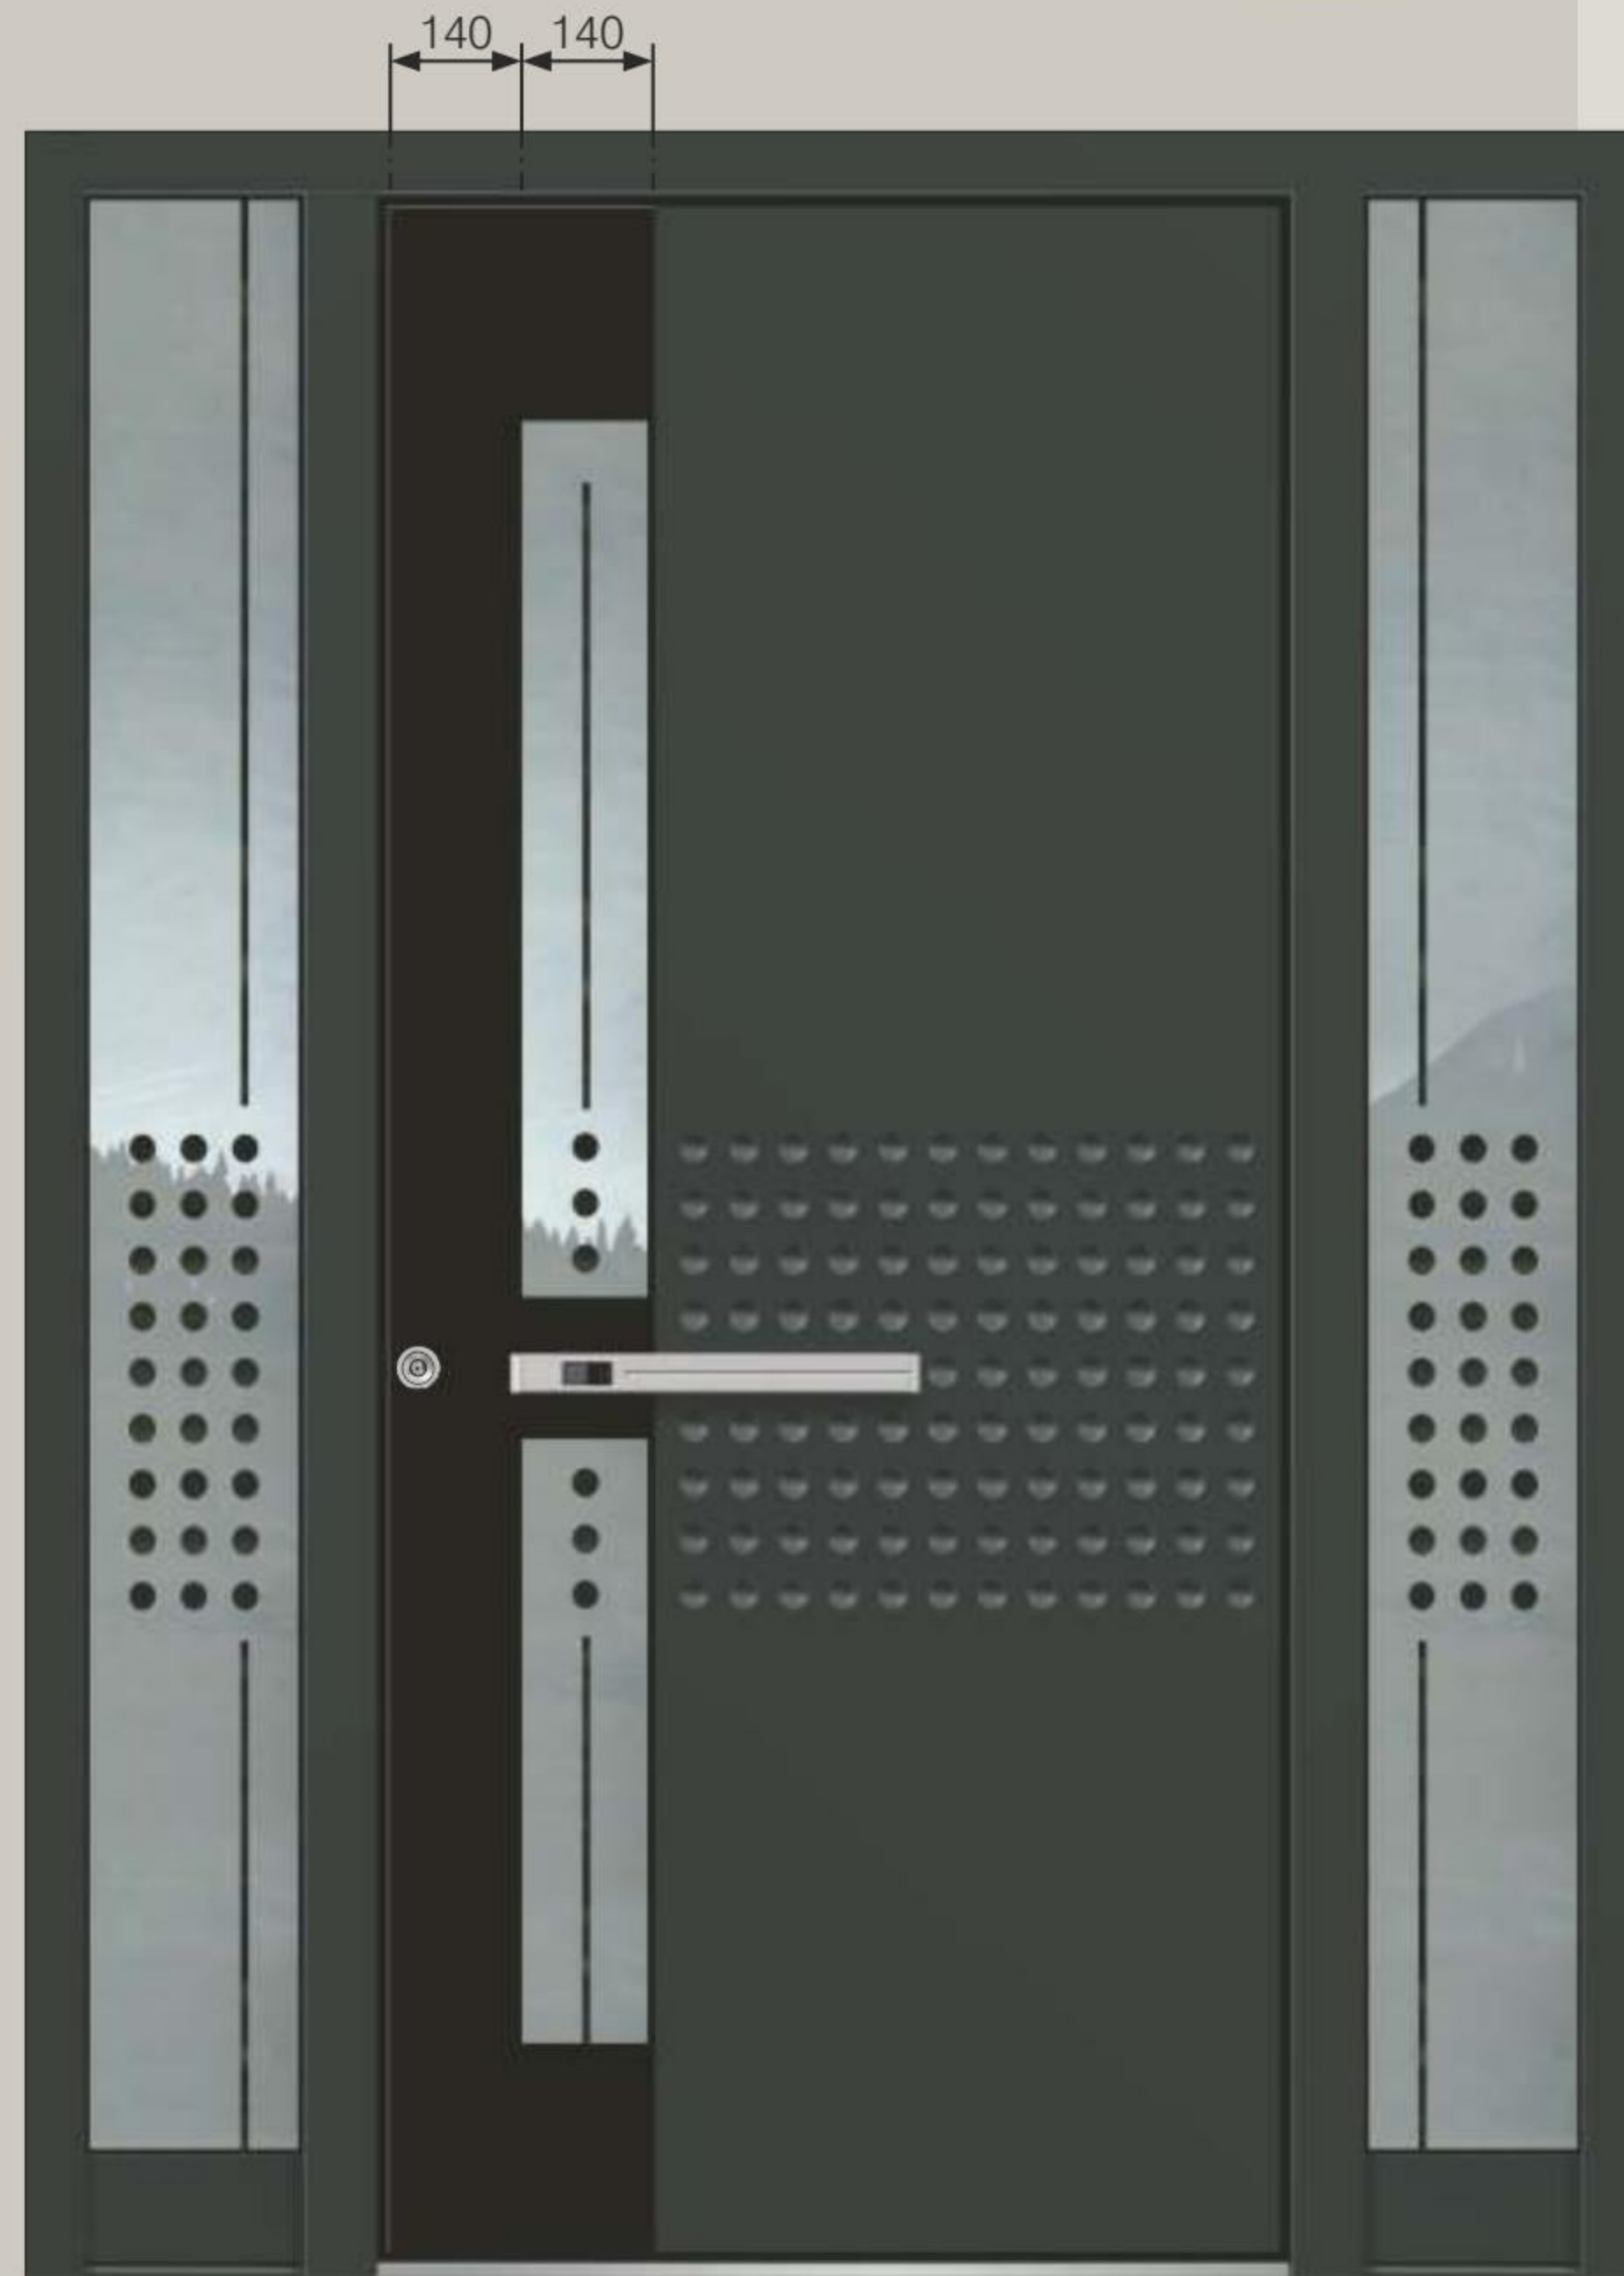

Option: **BT 620** (Model RS)

**FINGER SCANNER
WITH NFC AND
LED LIGHTING**

EXCLUSIVE DOORS

AAE 1618
Inside view - 3 mm Relief
Color - RAL 7016 matt
Hinges - RAL 7016 matt
Interior handle GA 192 P

AAE 1618
Exterior décor
Grooves on both sides