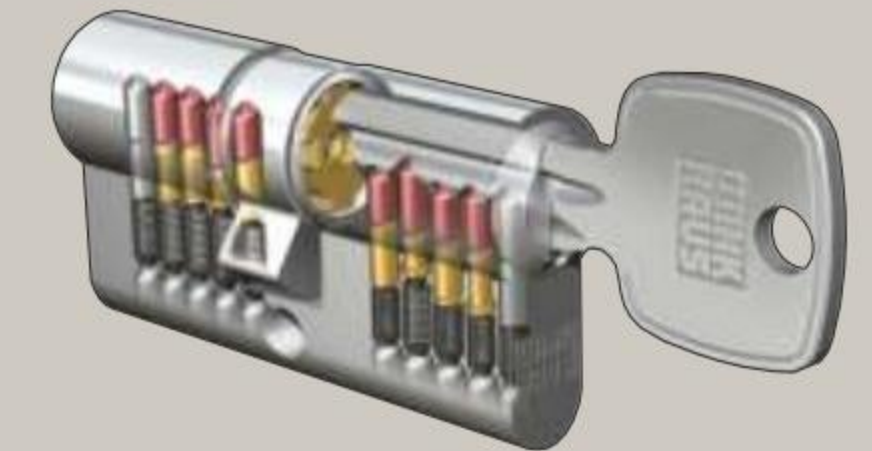

GENIUS-SYSTEM

Complete inoSmart

- 5-point locking swing bolt with an electromechanical drive made from stainless steel
- End-to-end keep-plate
- FZG (Free-running cylinder for motor locking systems) including 6 keys