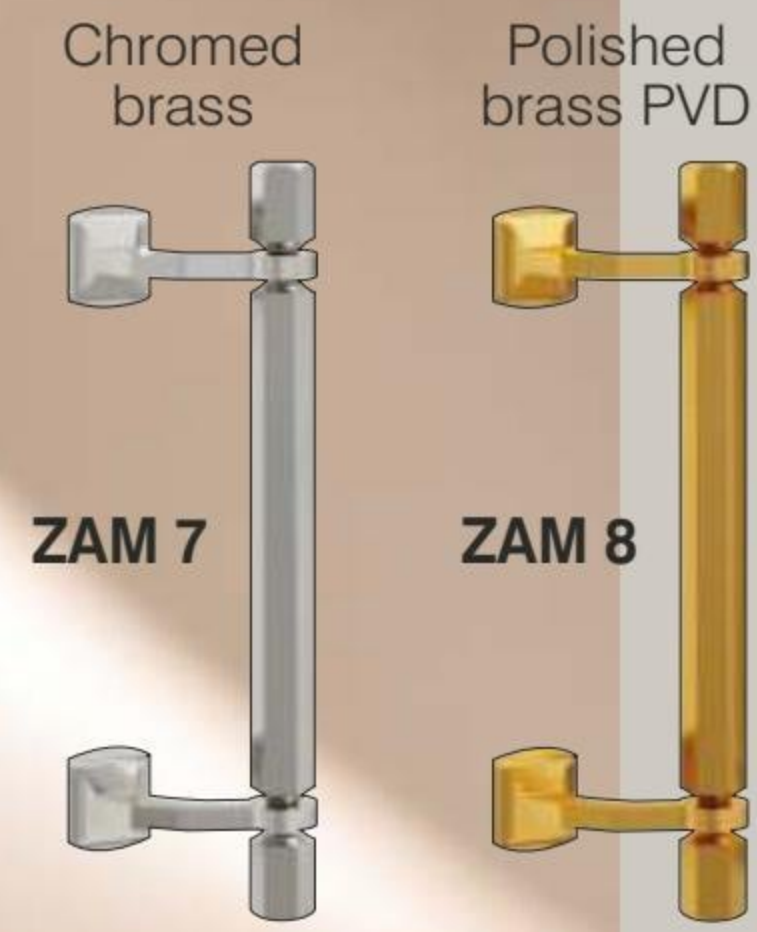

EXCLUSIVE DOORS

ATE 1121
Inside view
Aluminium ornamental frame
Color - RAL 7016 matt
Hinges - Gold
Interior handle GA 192 G