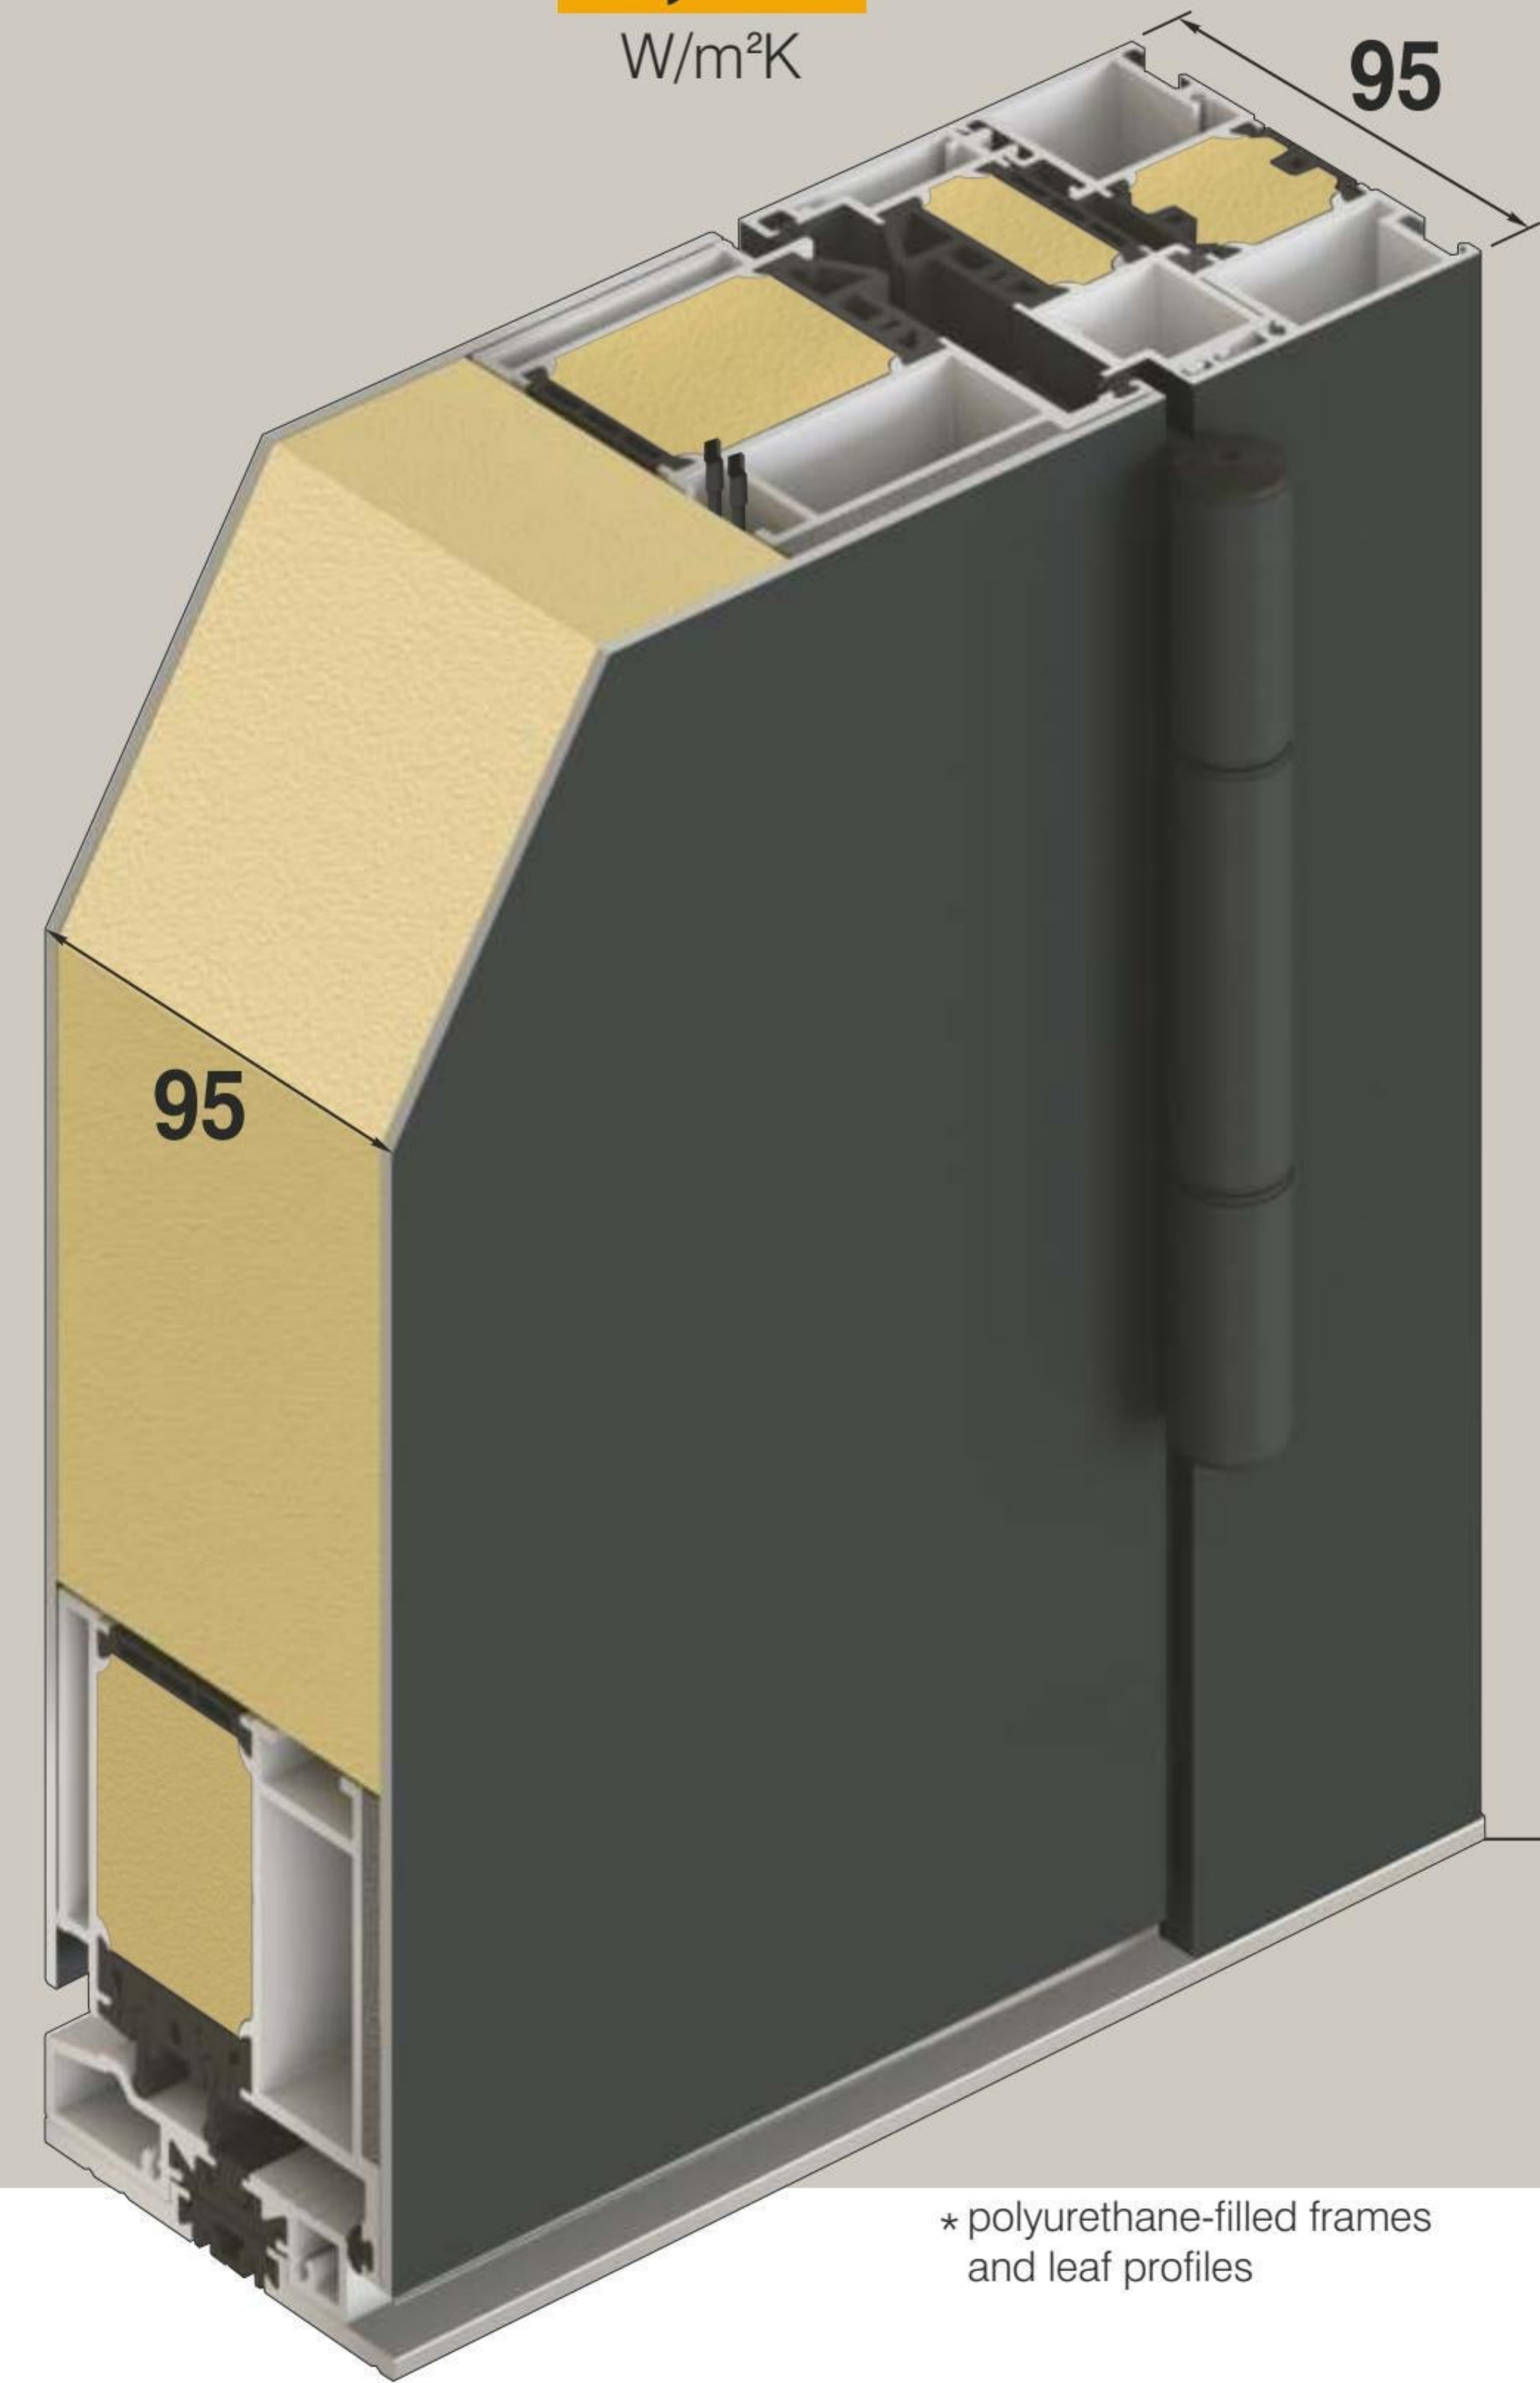

EXCLUSIV plus

from

0,70

W/m²K

* polyurethane-filled frames
and leaf profiles