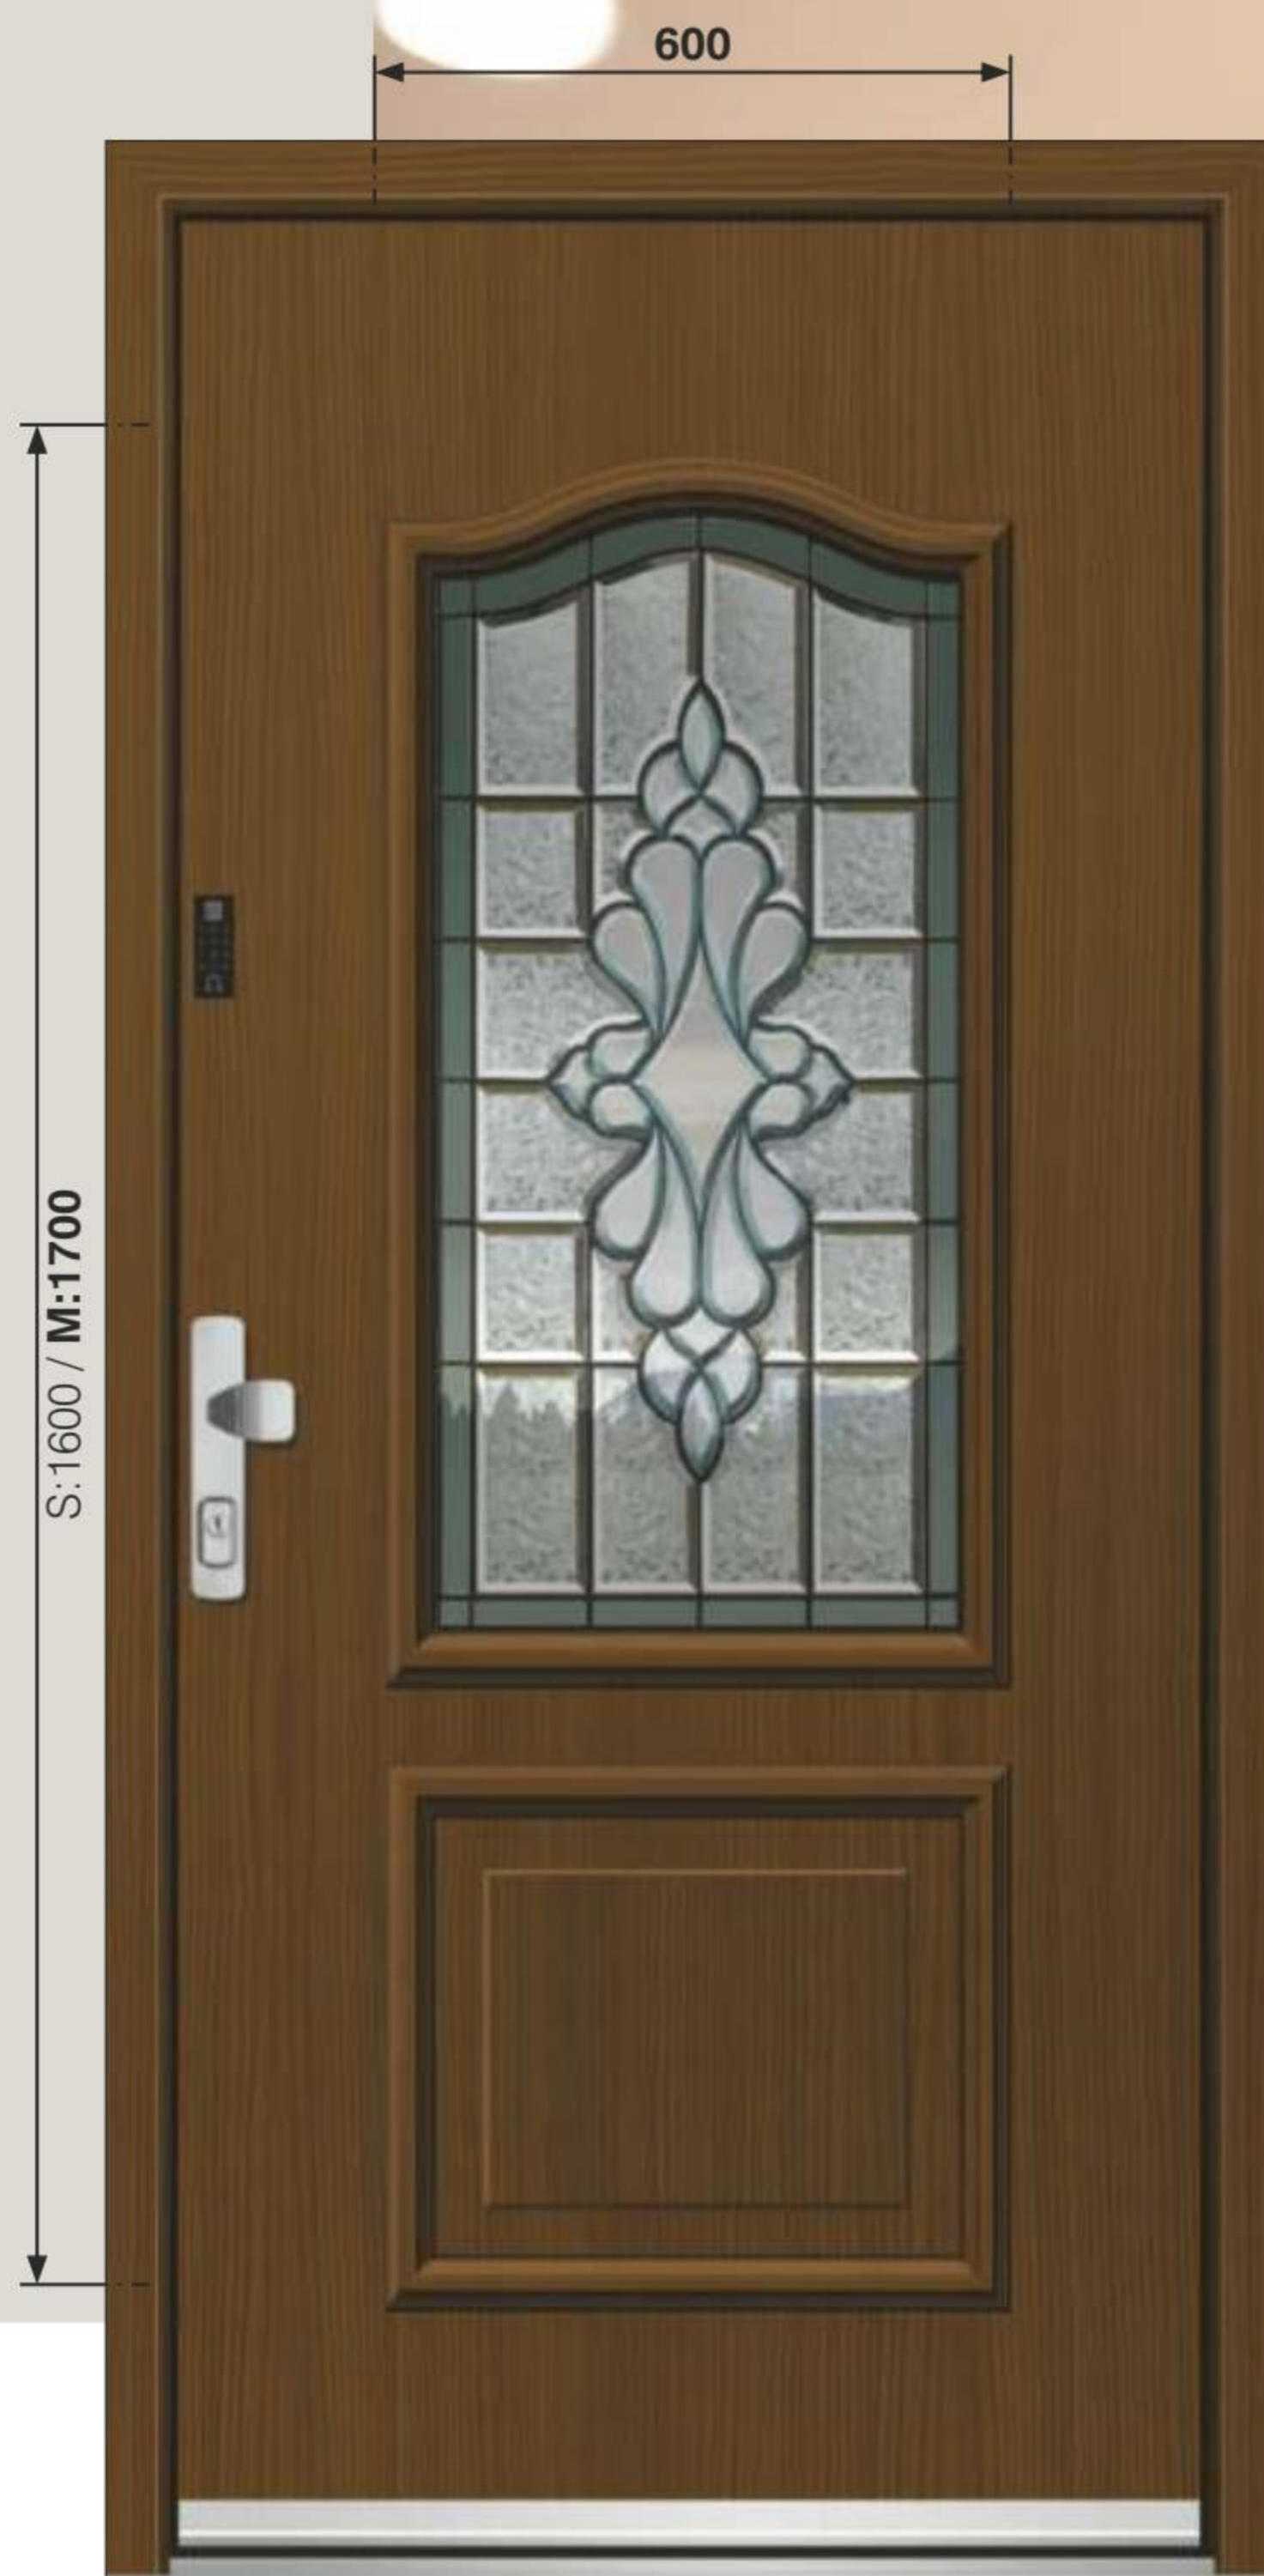

- Managing via smartphone app (Android and iOS)
- Great overview and easy to add and delete fingerprints
- The reader has a capacity of 100 fingerprints, 100 numeric codes and 100 NFC devices
- 360-degree fingerprint reading
- Last 150 events saved
- Schedules for user restrictions and LED lighting

ATE 1320

Aluminium ornamental frame on both sides
Aluminium application, attached, exterior only
Interior grooves only

Accessories
Glass motif MB 737 E - with frosted flower patterns and facets
Exterior handle GA 190 S P
Protective trim E-200

Colour HD 203 - Walnut
Optional: Finger scanner