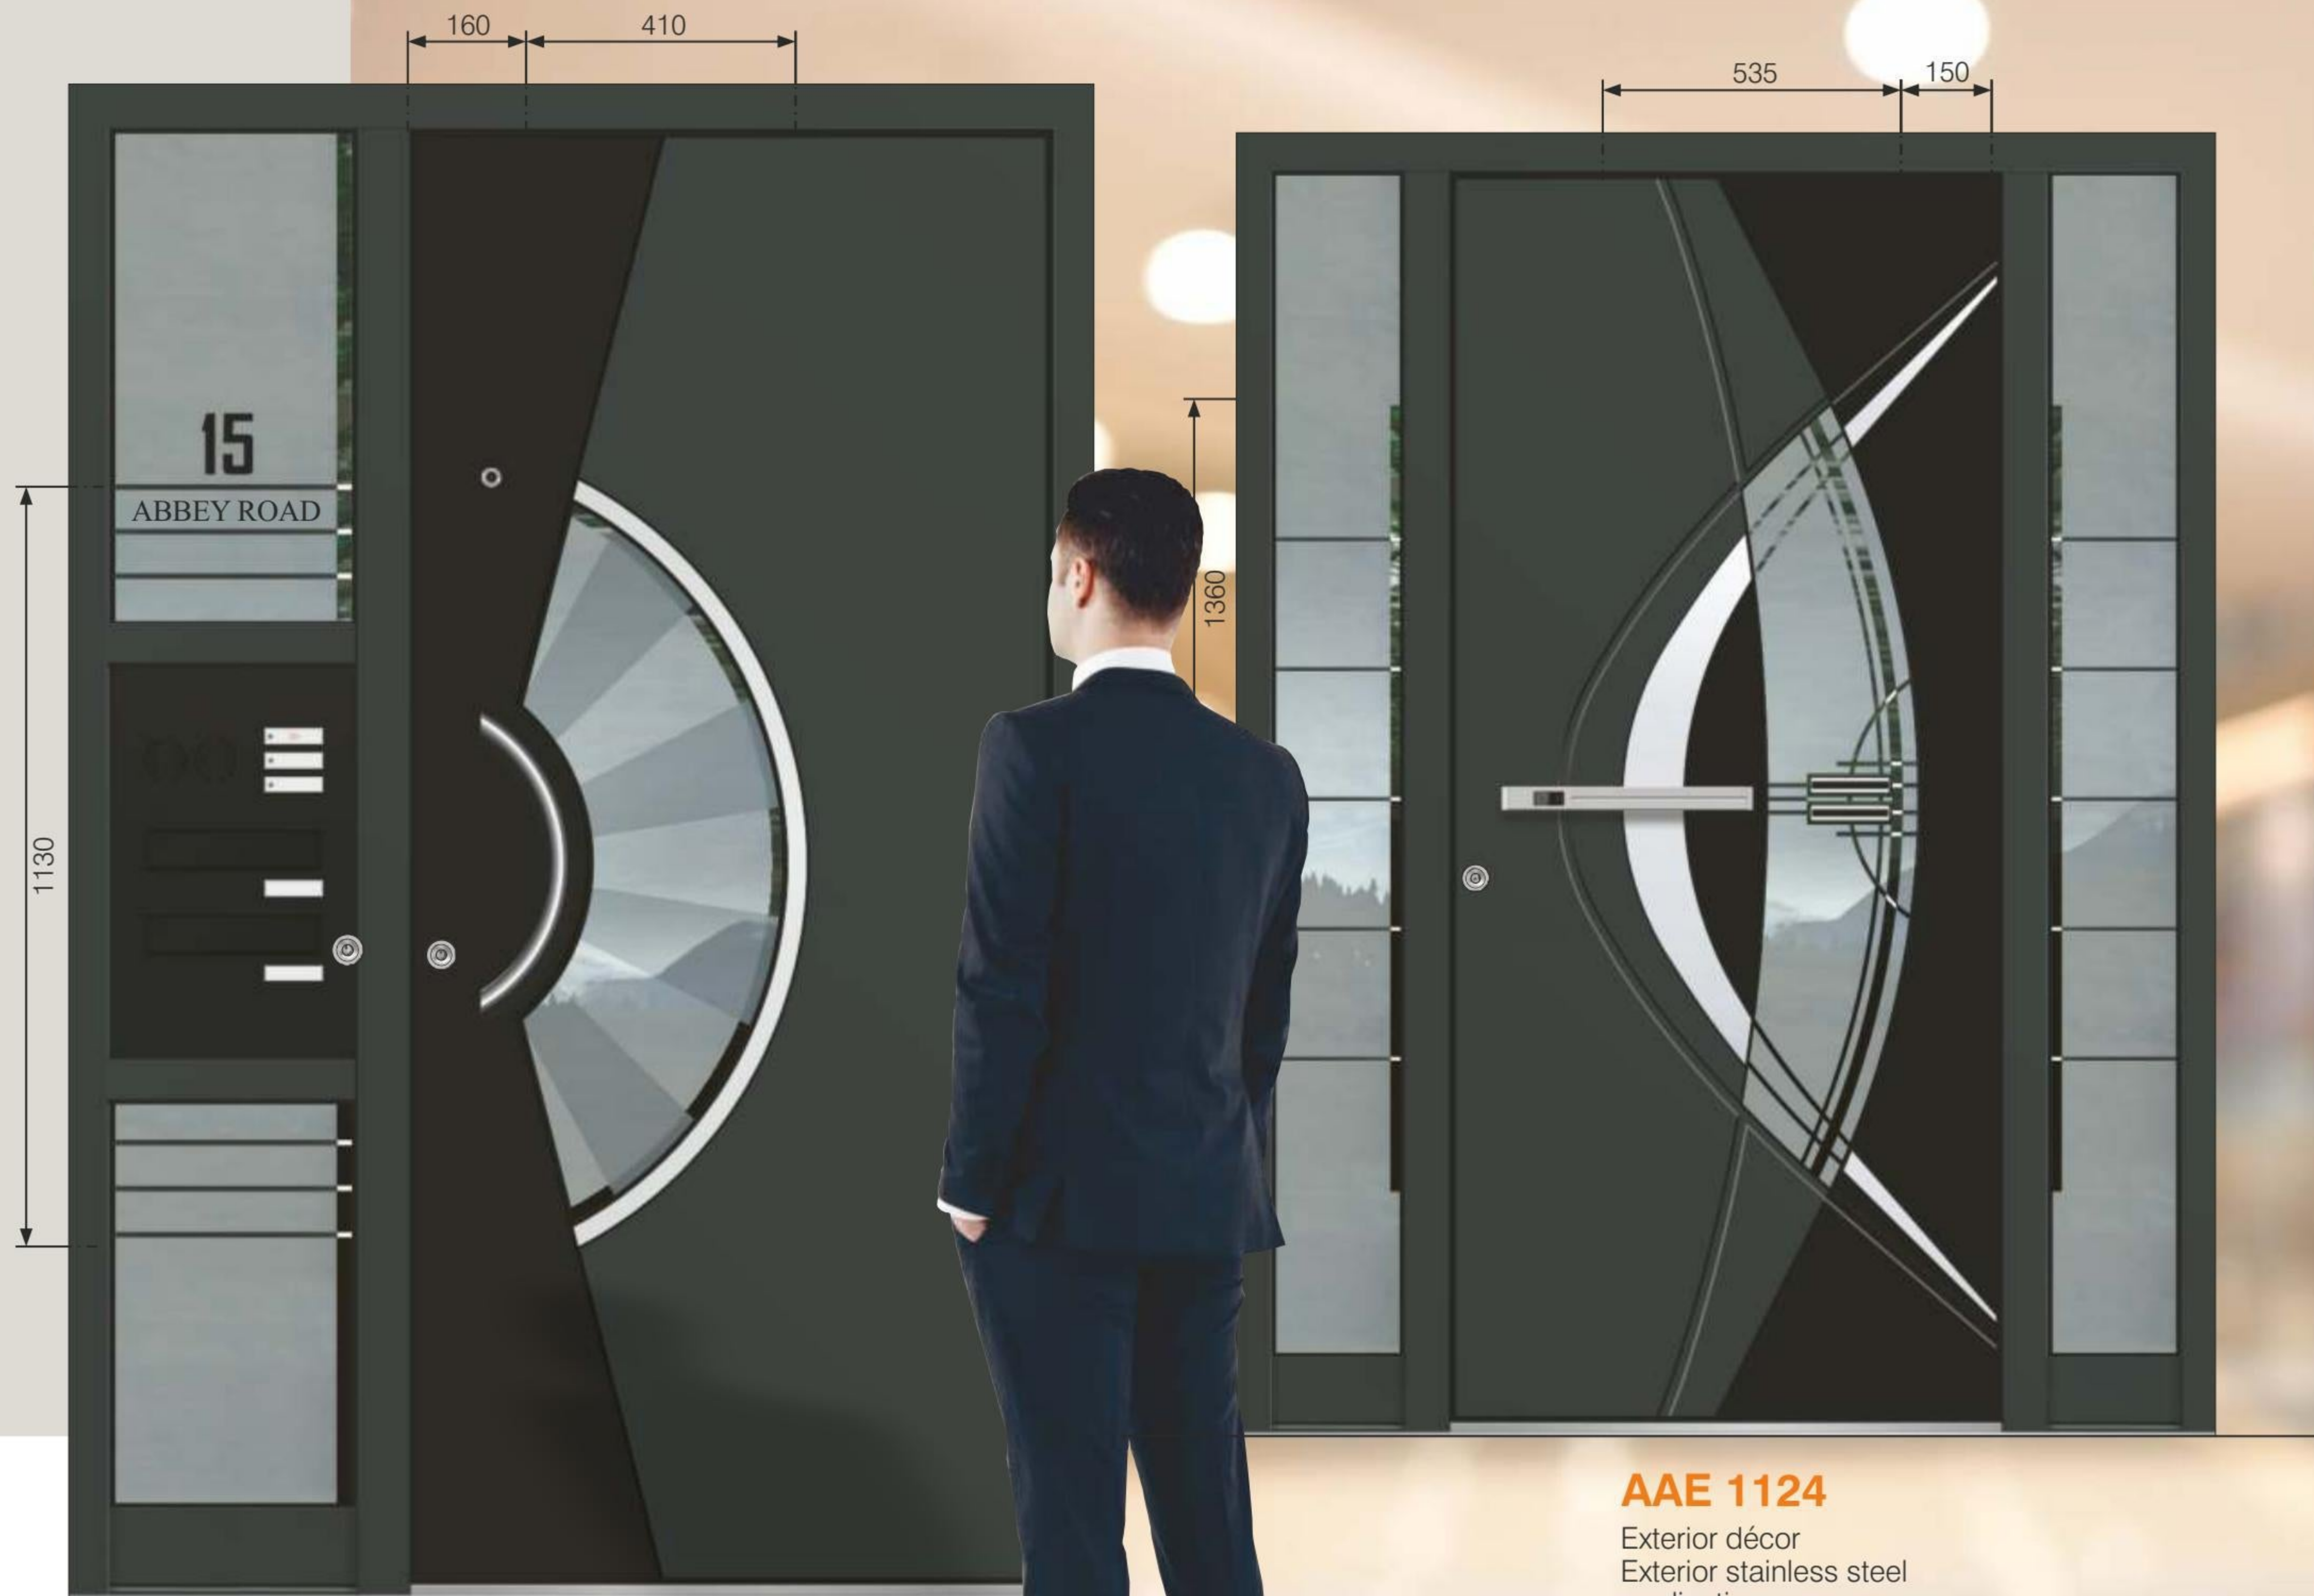

All other combinations from RENZ programme on request.

A wide range of RENZ Integrated letter box systems for side elements is available on request.

AGE 1769

Exterior décor
Stainless steel application on both sides
Interior grooves only