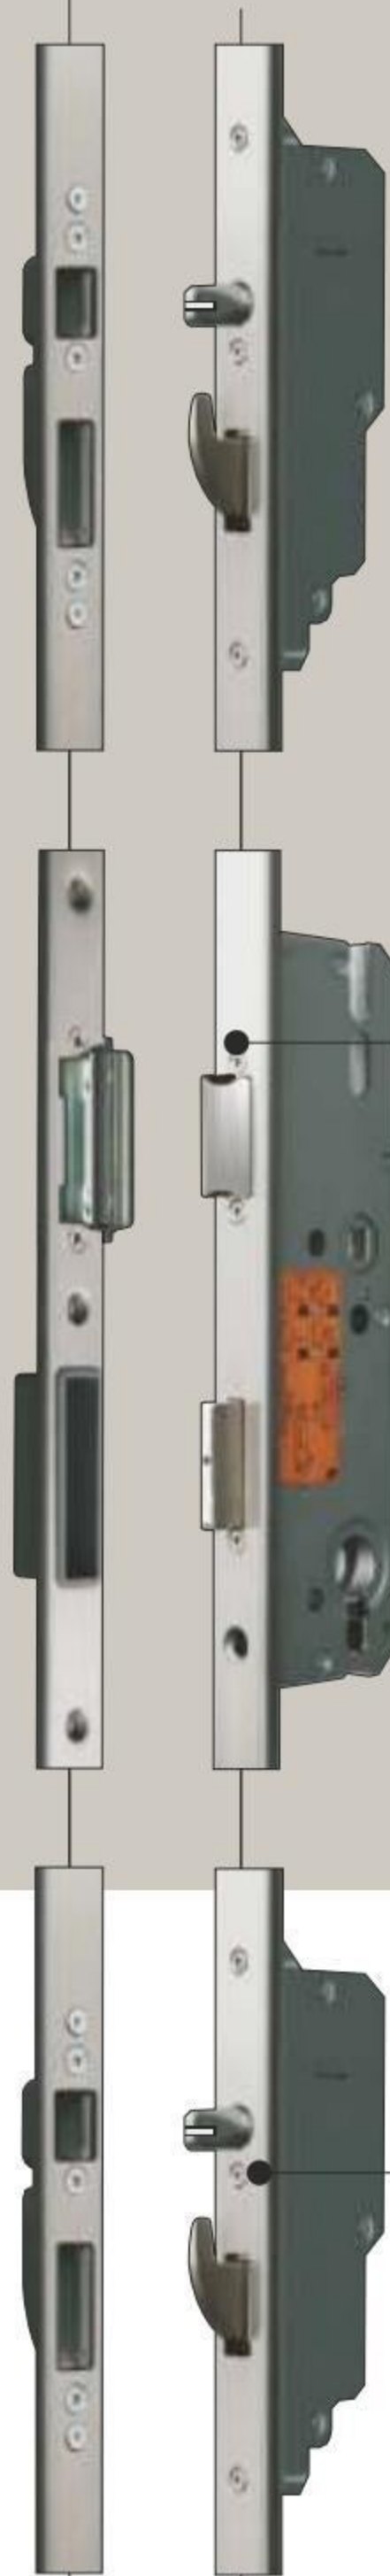

OPTIONAL ATM 6

5 point motor locking system with bolts and hooks
Stainless steel

FOR SIZES: S / M / L / XL / XXL / JUMBO

AUTOMATIC LOCKING SYSTEM

Four locking elements are triggered mechanically as the door leaf comes in contact with the keep plate in frame.

Using the lever handle or key, the locking elements unblock and the door can be opened.

Additionally, the cylinder can be locked as well to ensure an even higher security.