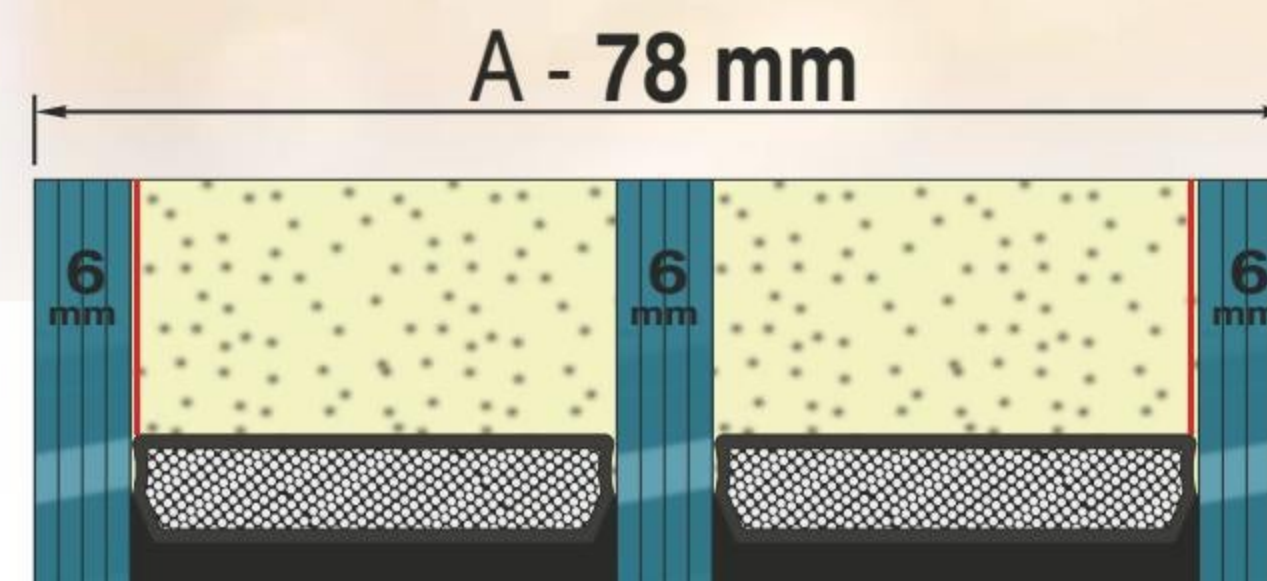

GLASS COMBINATIONS DOOR LEAF

3 - PANES OF THERMALLY INSULATED GLASS

(U value=0,5 W/m²K) in combination with the motif - and ornamental glass

- INNER - Clear float glass with metal coating
  - LAM 6 mm clear with metal coating
- MIDDLE - Clear float with or without motif
  - Ornamental glass
  - Parsol glass with or without motif
- OUTER - Clear float glass with metal coating
  - LAM 6 mm clear with metal coating

All other glass combinations on request.