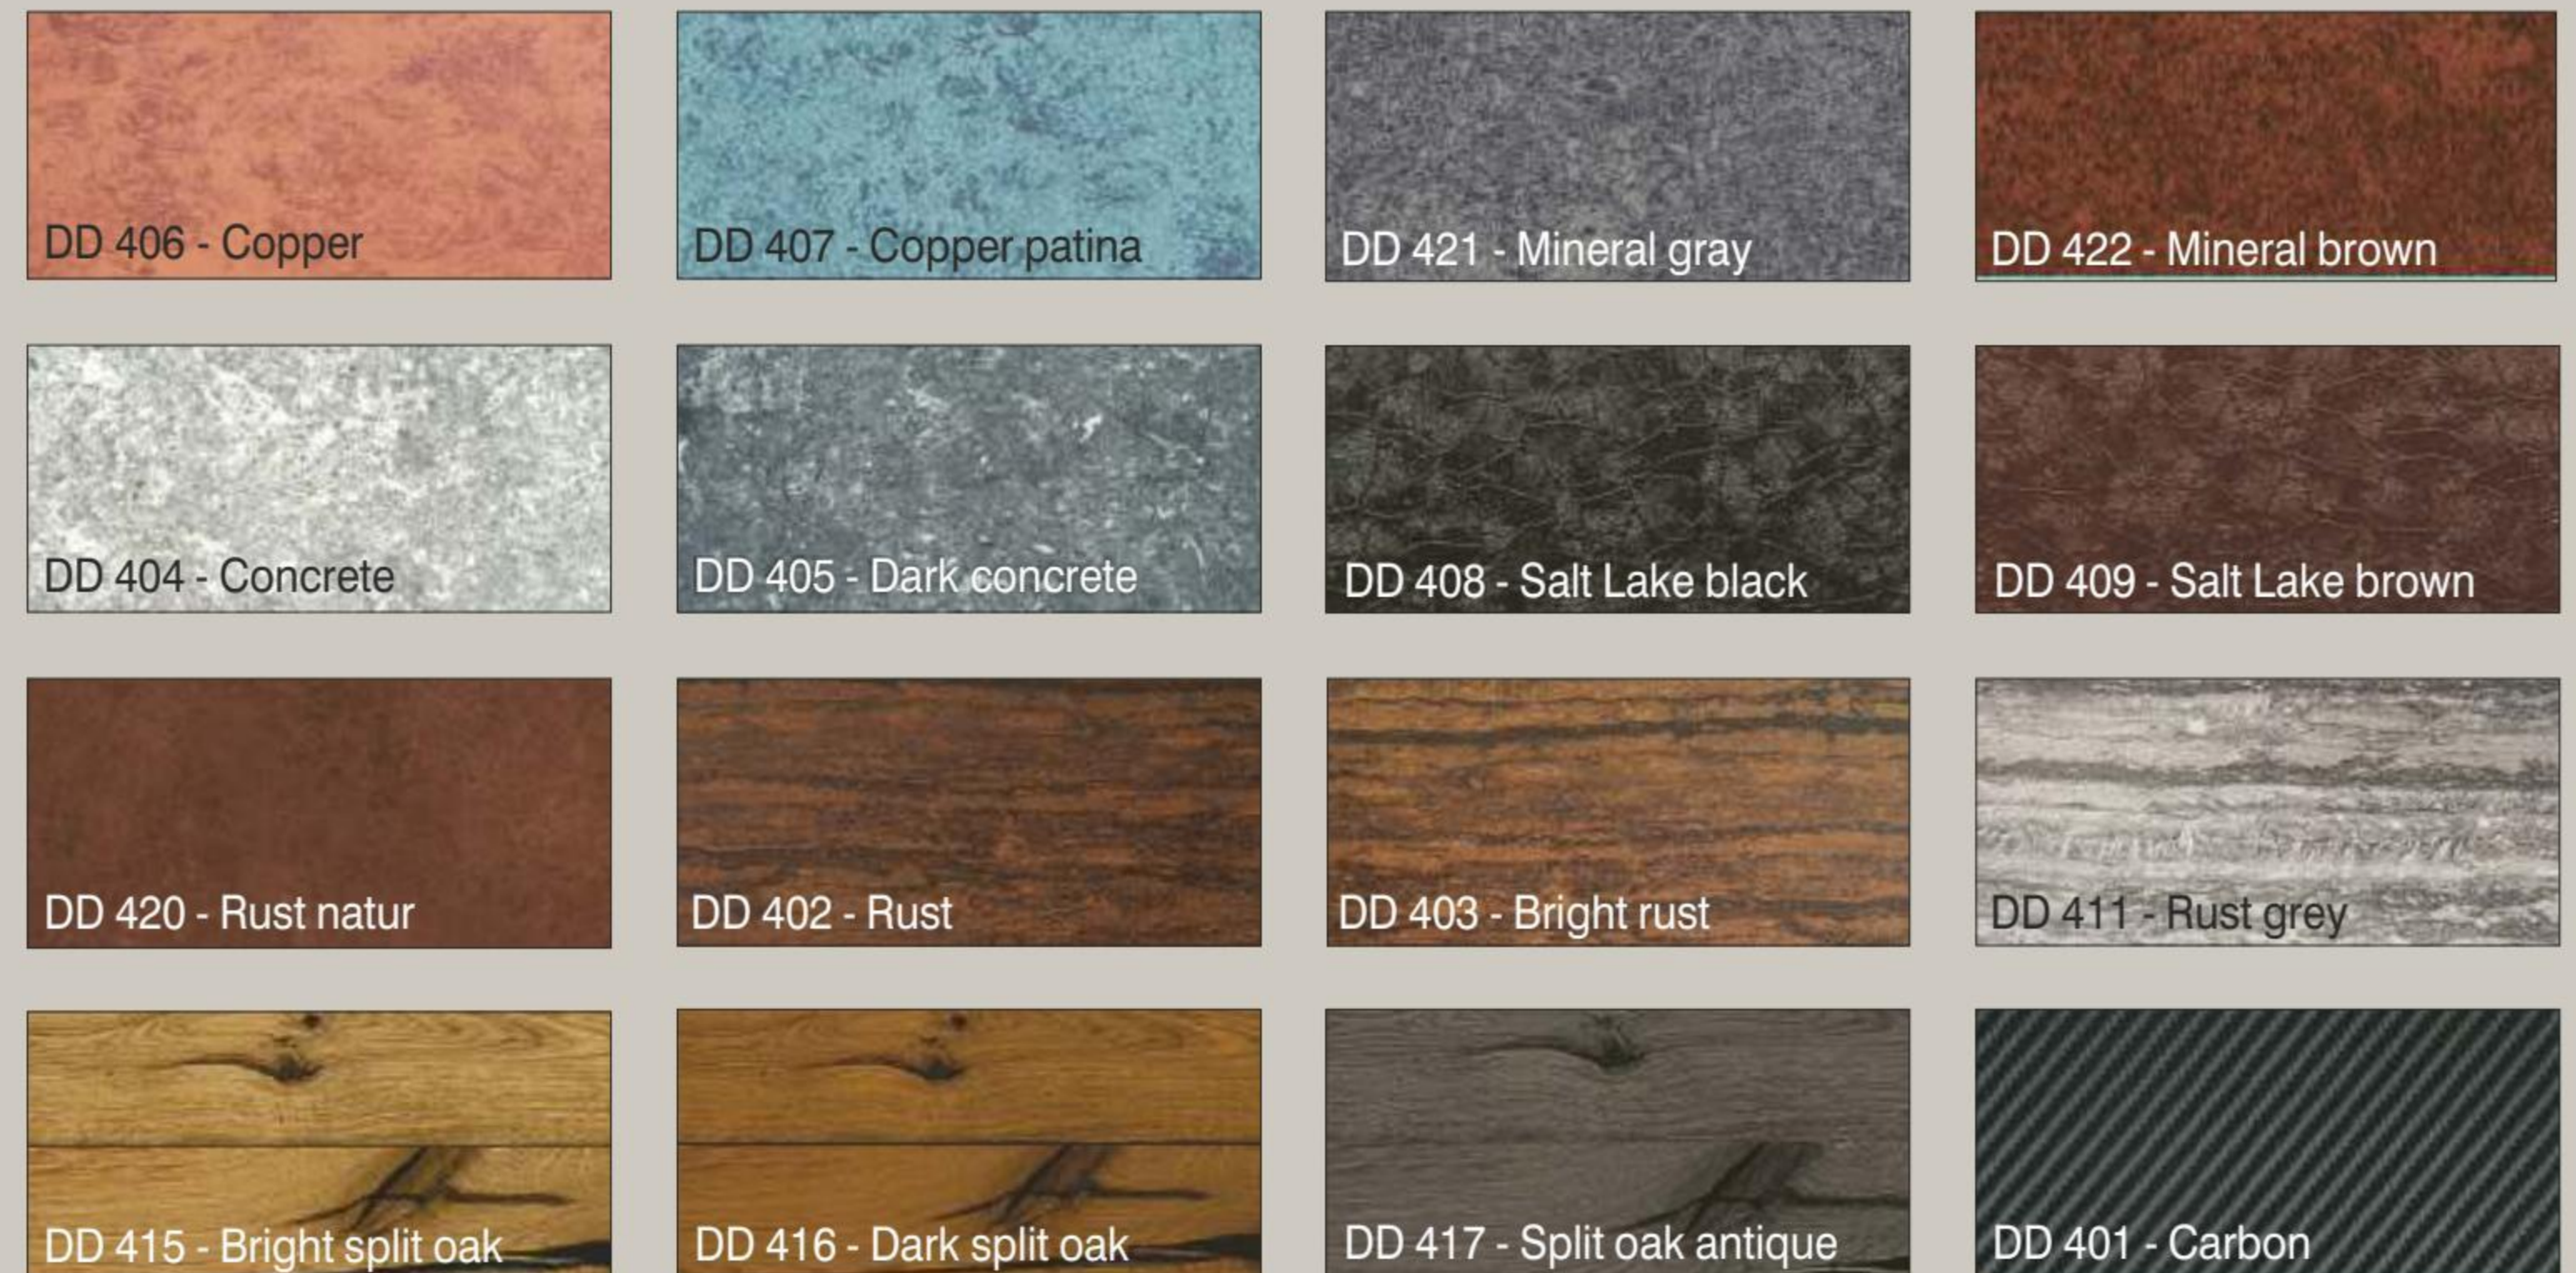

EXCLUSIVE DOORS

For Creative Minds.

Colour combinations:
 Model AGE 1161 / Glass motif MS 6866
 Colour RAL 7016 matt / Exterior decor RAL 9005 matt
 Panel DD-416 - Dark split oak

OUTSIDE VIEW

F3 - COLOUR GROUP 3: DESIGN DECOR (surcharge)