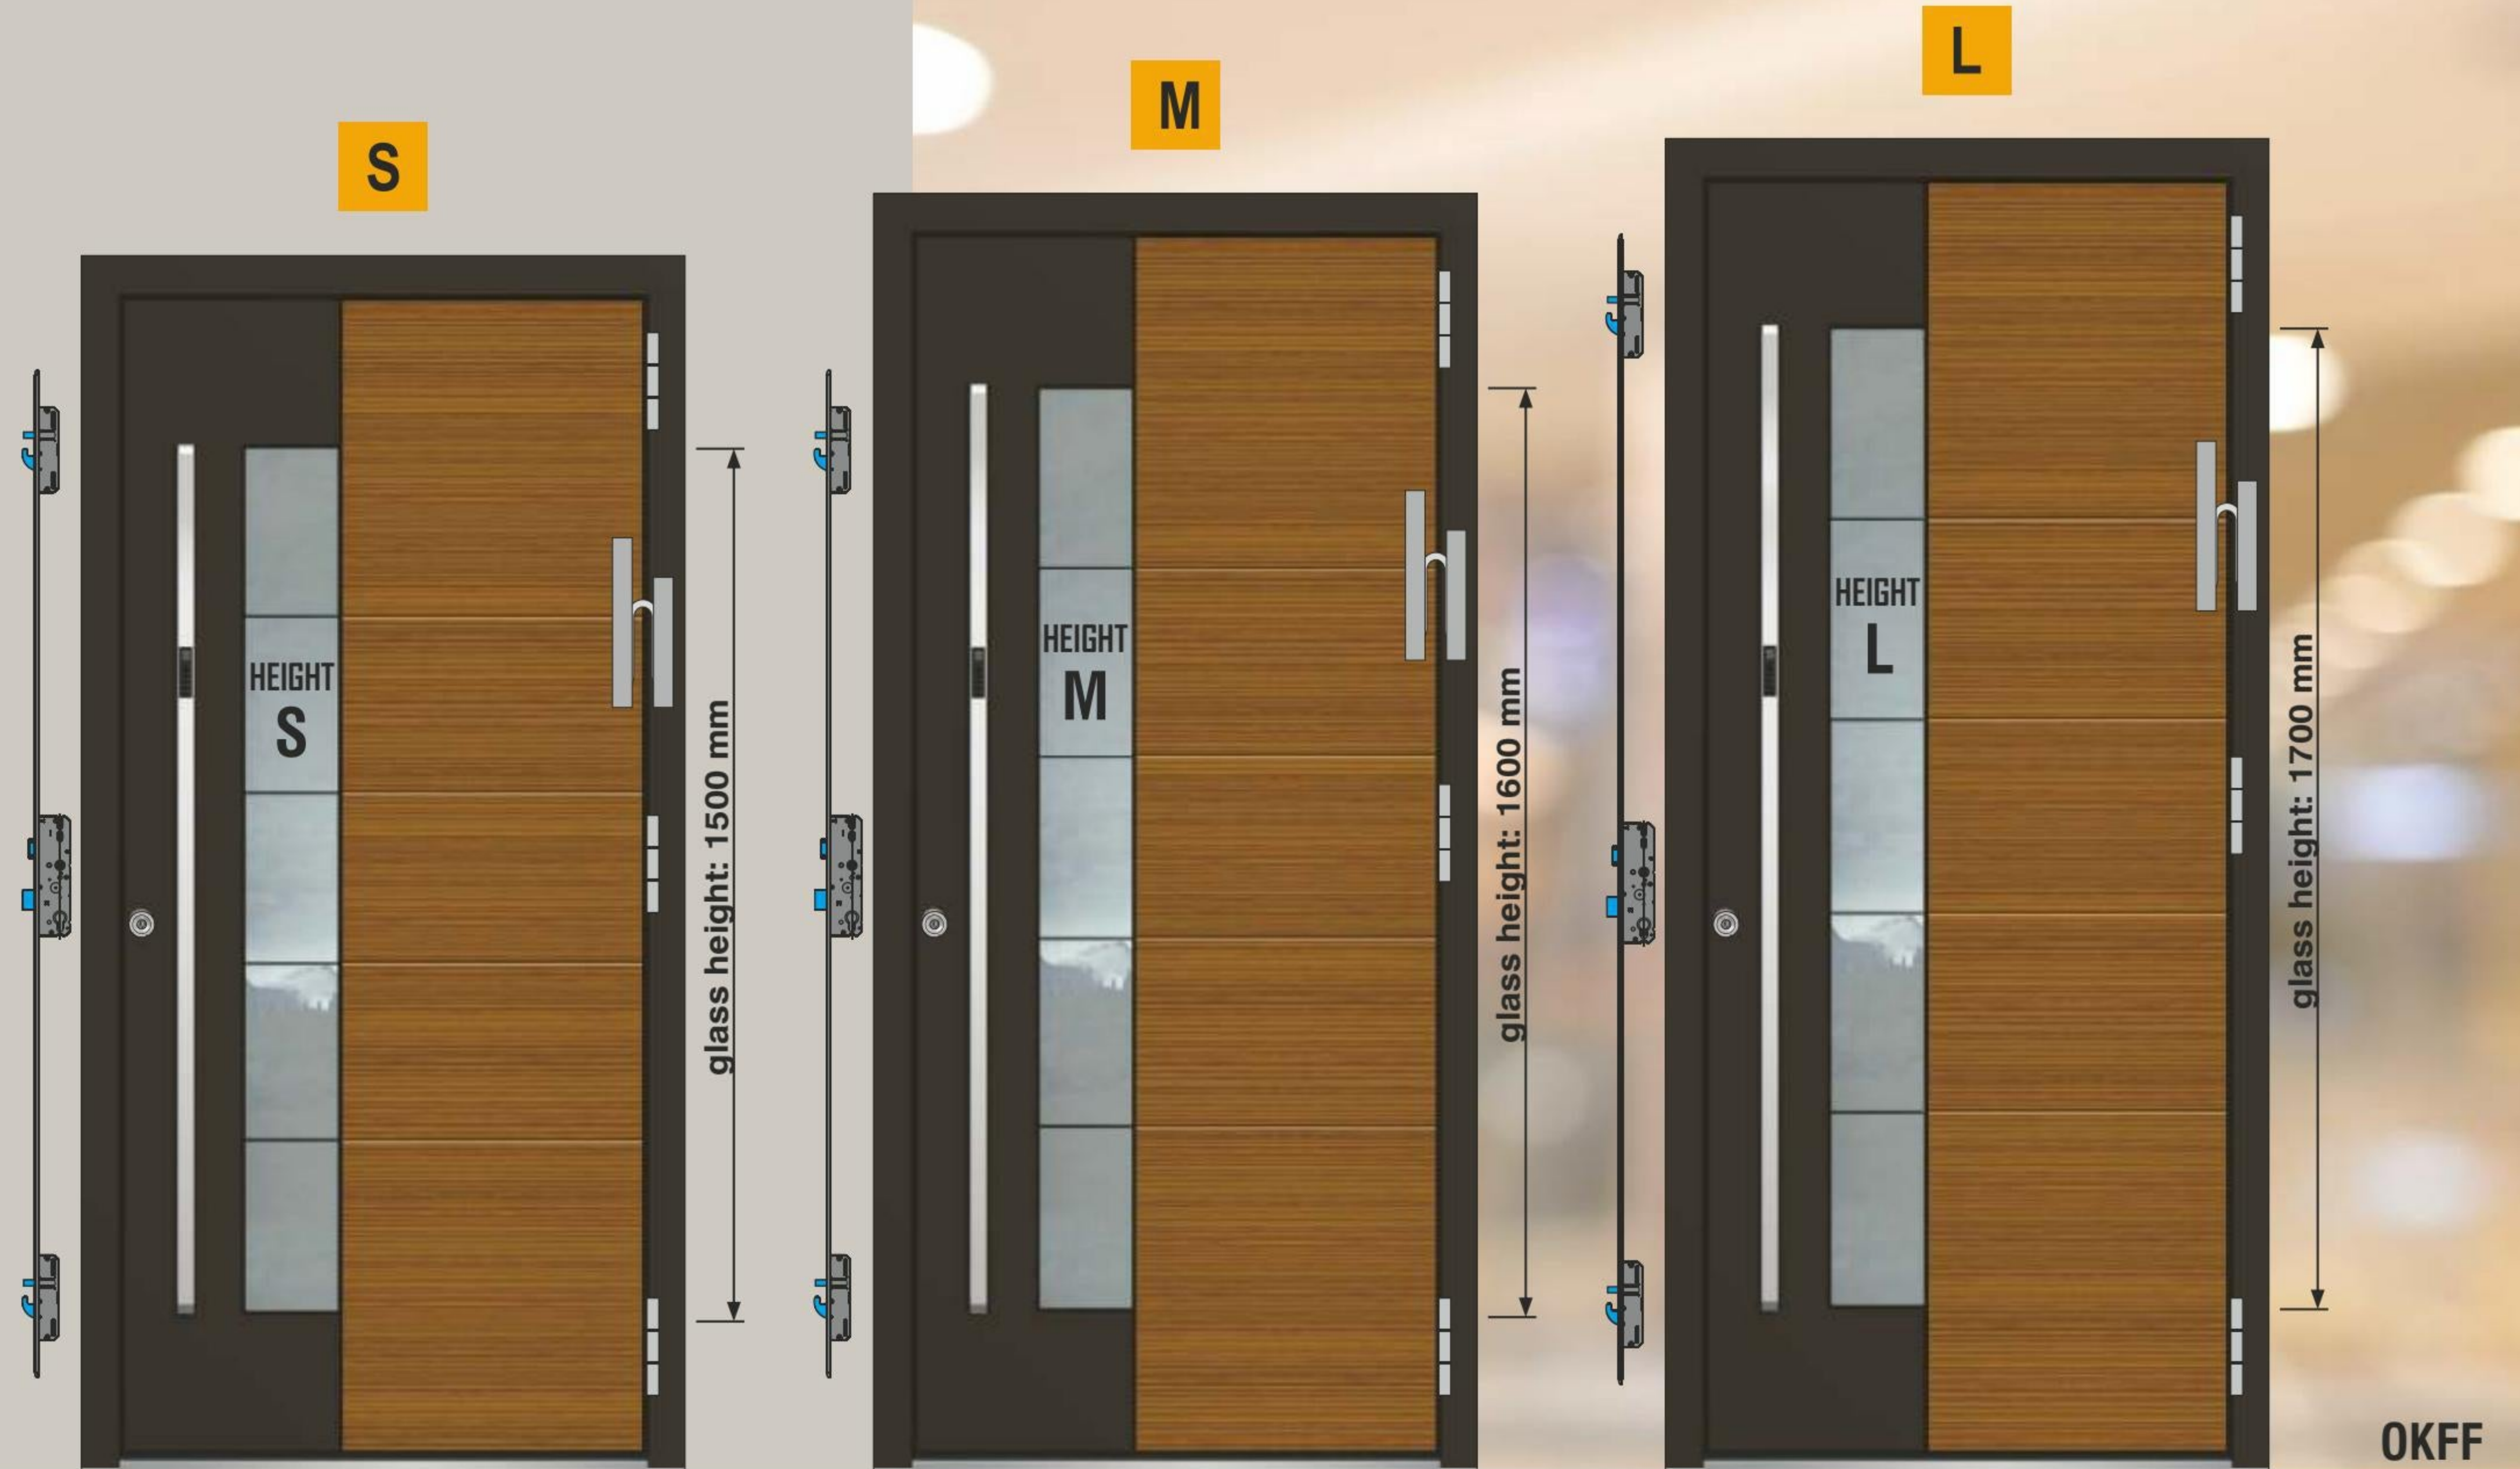

- Anodized Gold
- Anodized Black

New dynamic design

SMART DESIGN

FOR DOOR HEIGHT CHANGE

Thanks to optical-dynamic geometric adaptation, the glass is now adjusted to each specific door height free of charge. Hereby the entrance door design remains uniform and harmonious, even for larger door heights.

Modern construction increasingly demands doors of extraordinary dimensions, with structural stability being of great importance.

The exclusive range of entrance doors with unique technical solutions ensures smooth functionality even at a height from 2251 up to 2700 mm and a width of up to 1260 mm.