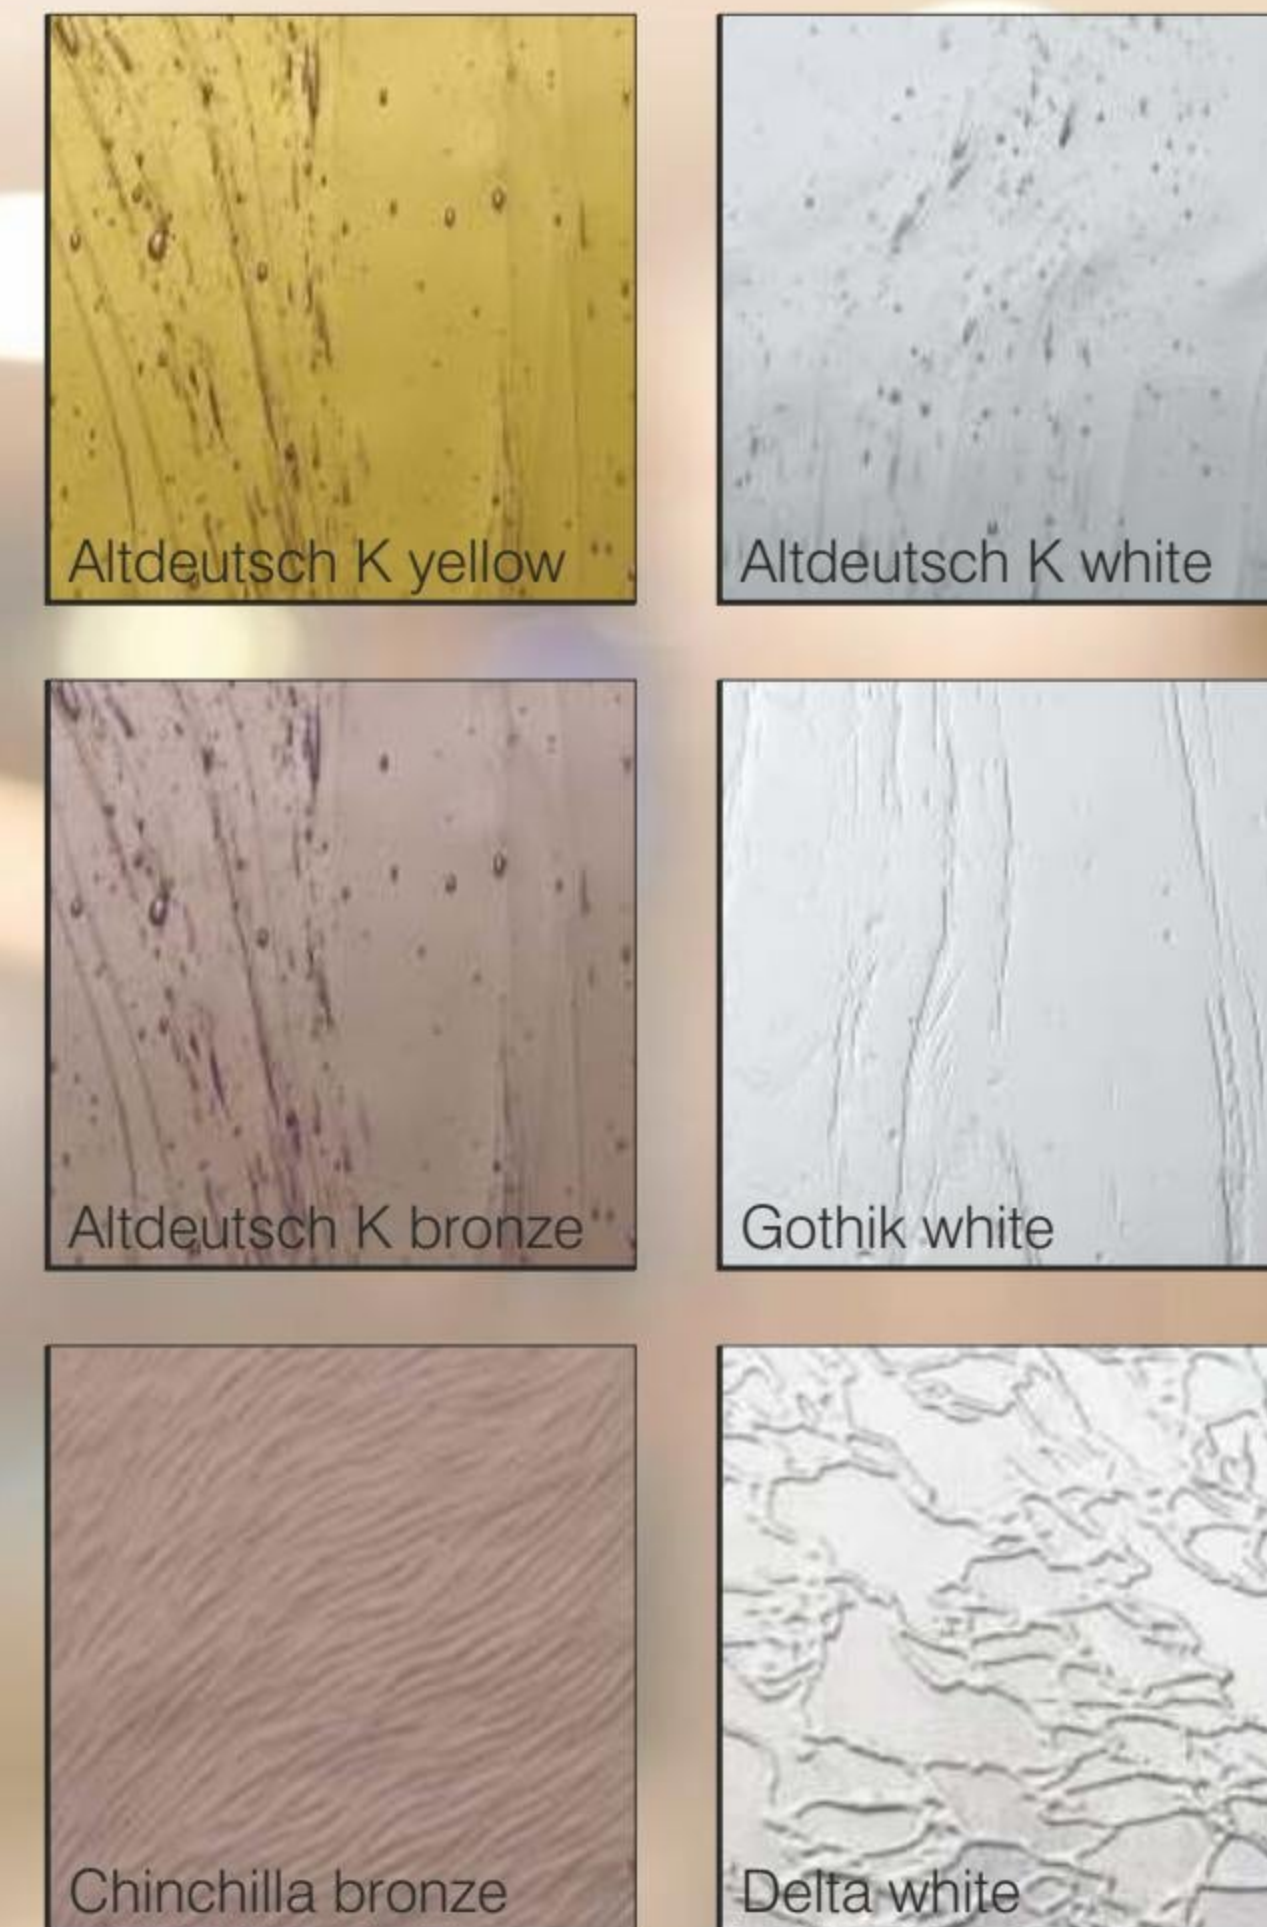

G2 - ORNAMENTAL GLASS Grp. 2