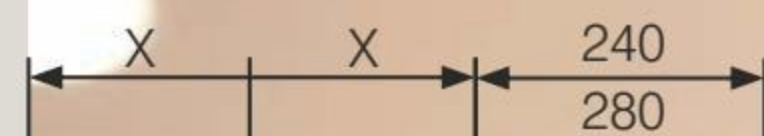

S:1500 / M:1600

GLASS MOTIF

in the top cleanfield behind the house number is also available with foil, the same as below and is free of charge.

GLASS WIDTH

If the overall width is less than 850mm, the glass width will reduce from 240mm, down to 280mm.