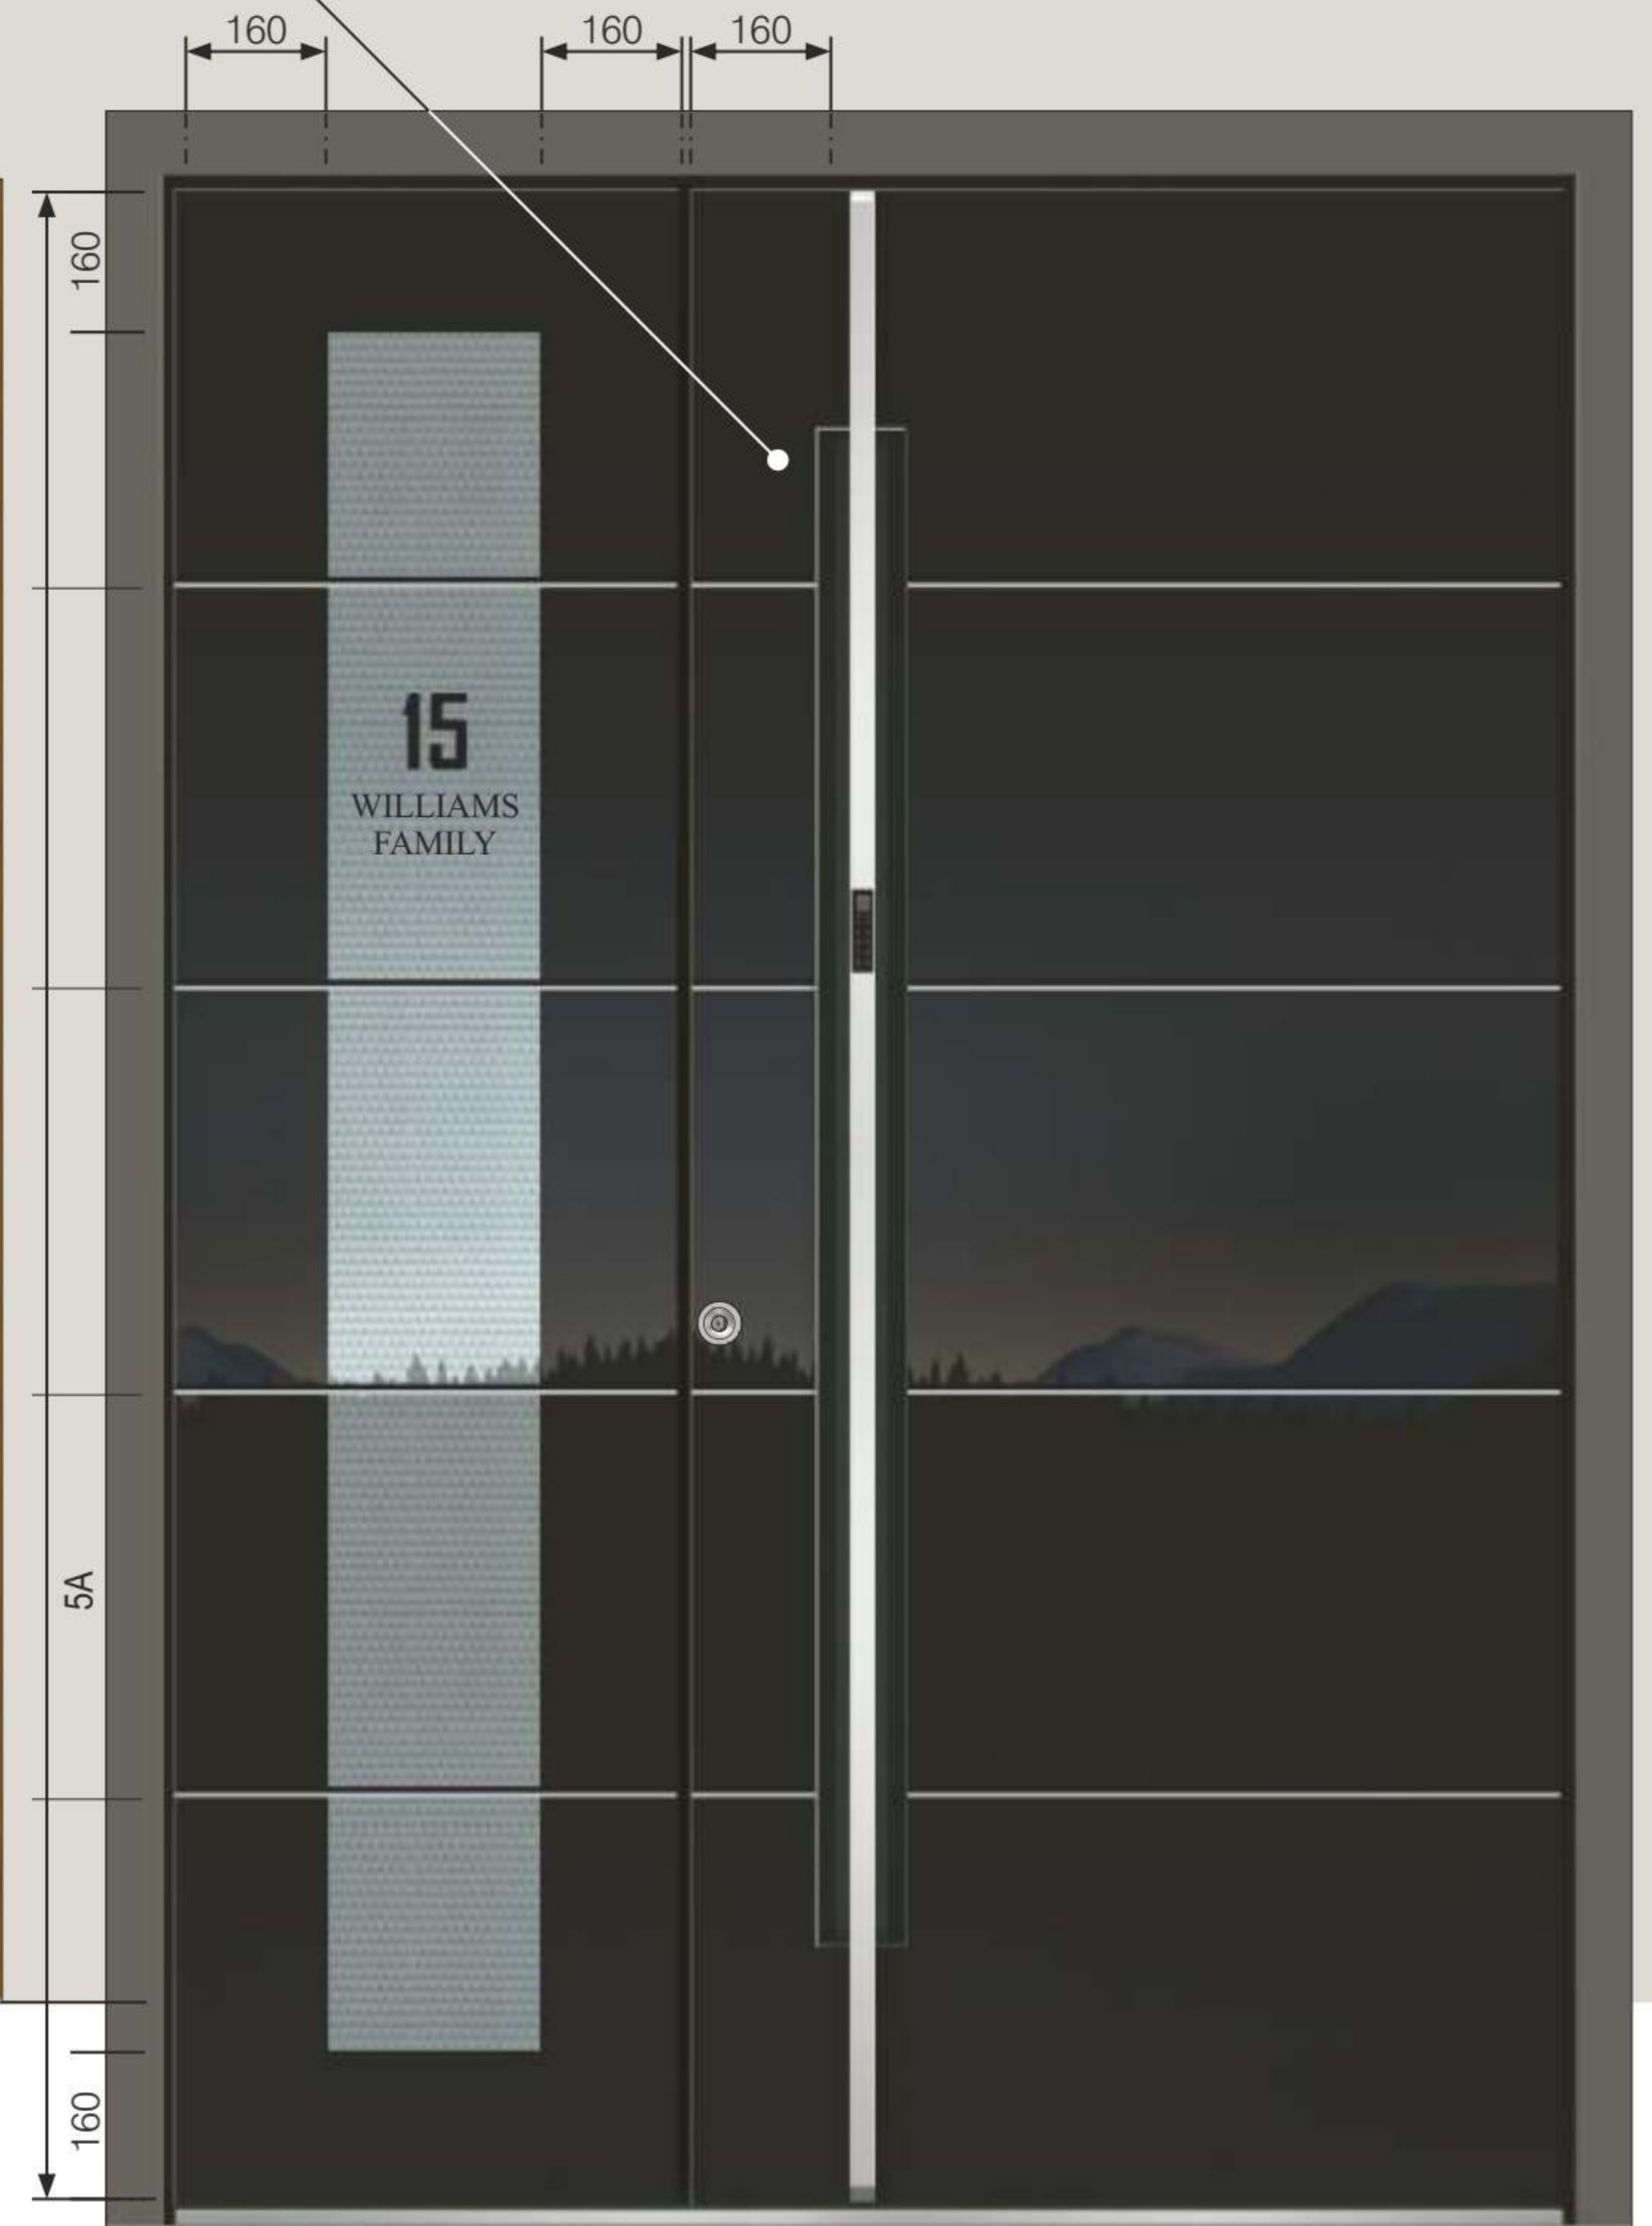

AAE 1186

Exterior hardened enameled glass
with grooves
Interior grooves only

Accessories
Exterior handle GM 416 (RAL 9005 matt)

Colour RAL 9007 FS
Panel outside Tempered glass (black)
Optional: Profile construction AT 110 P