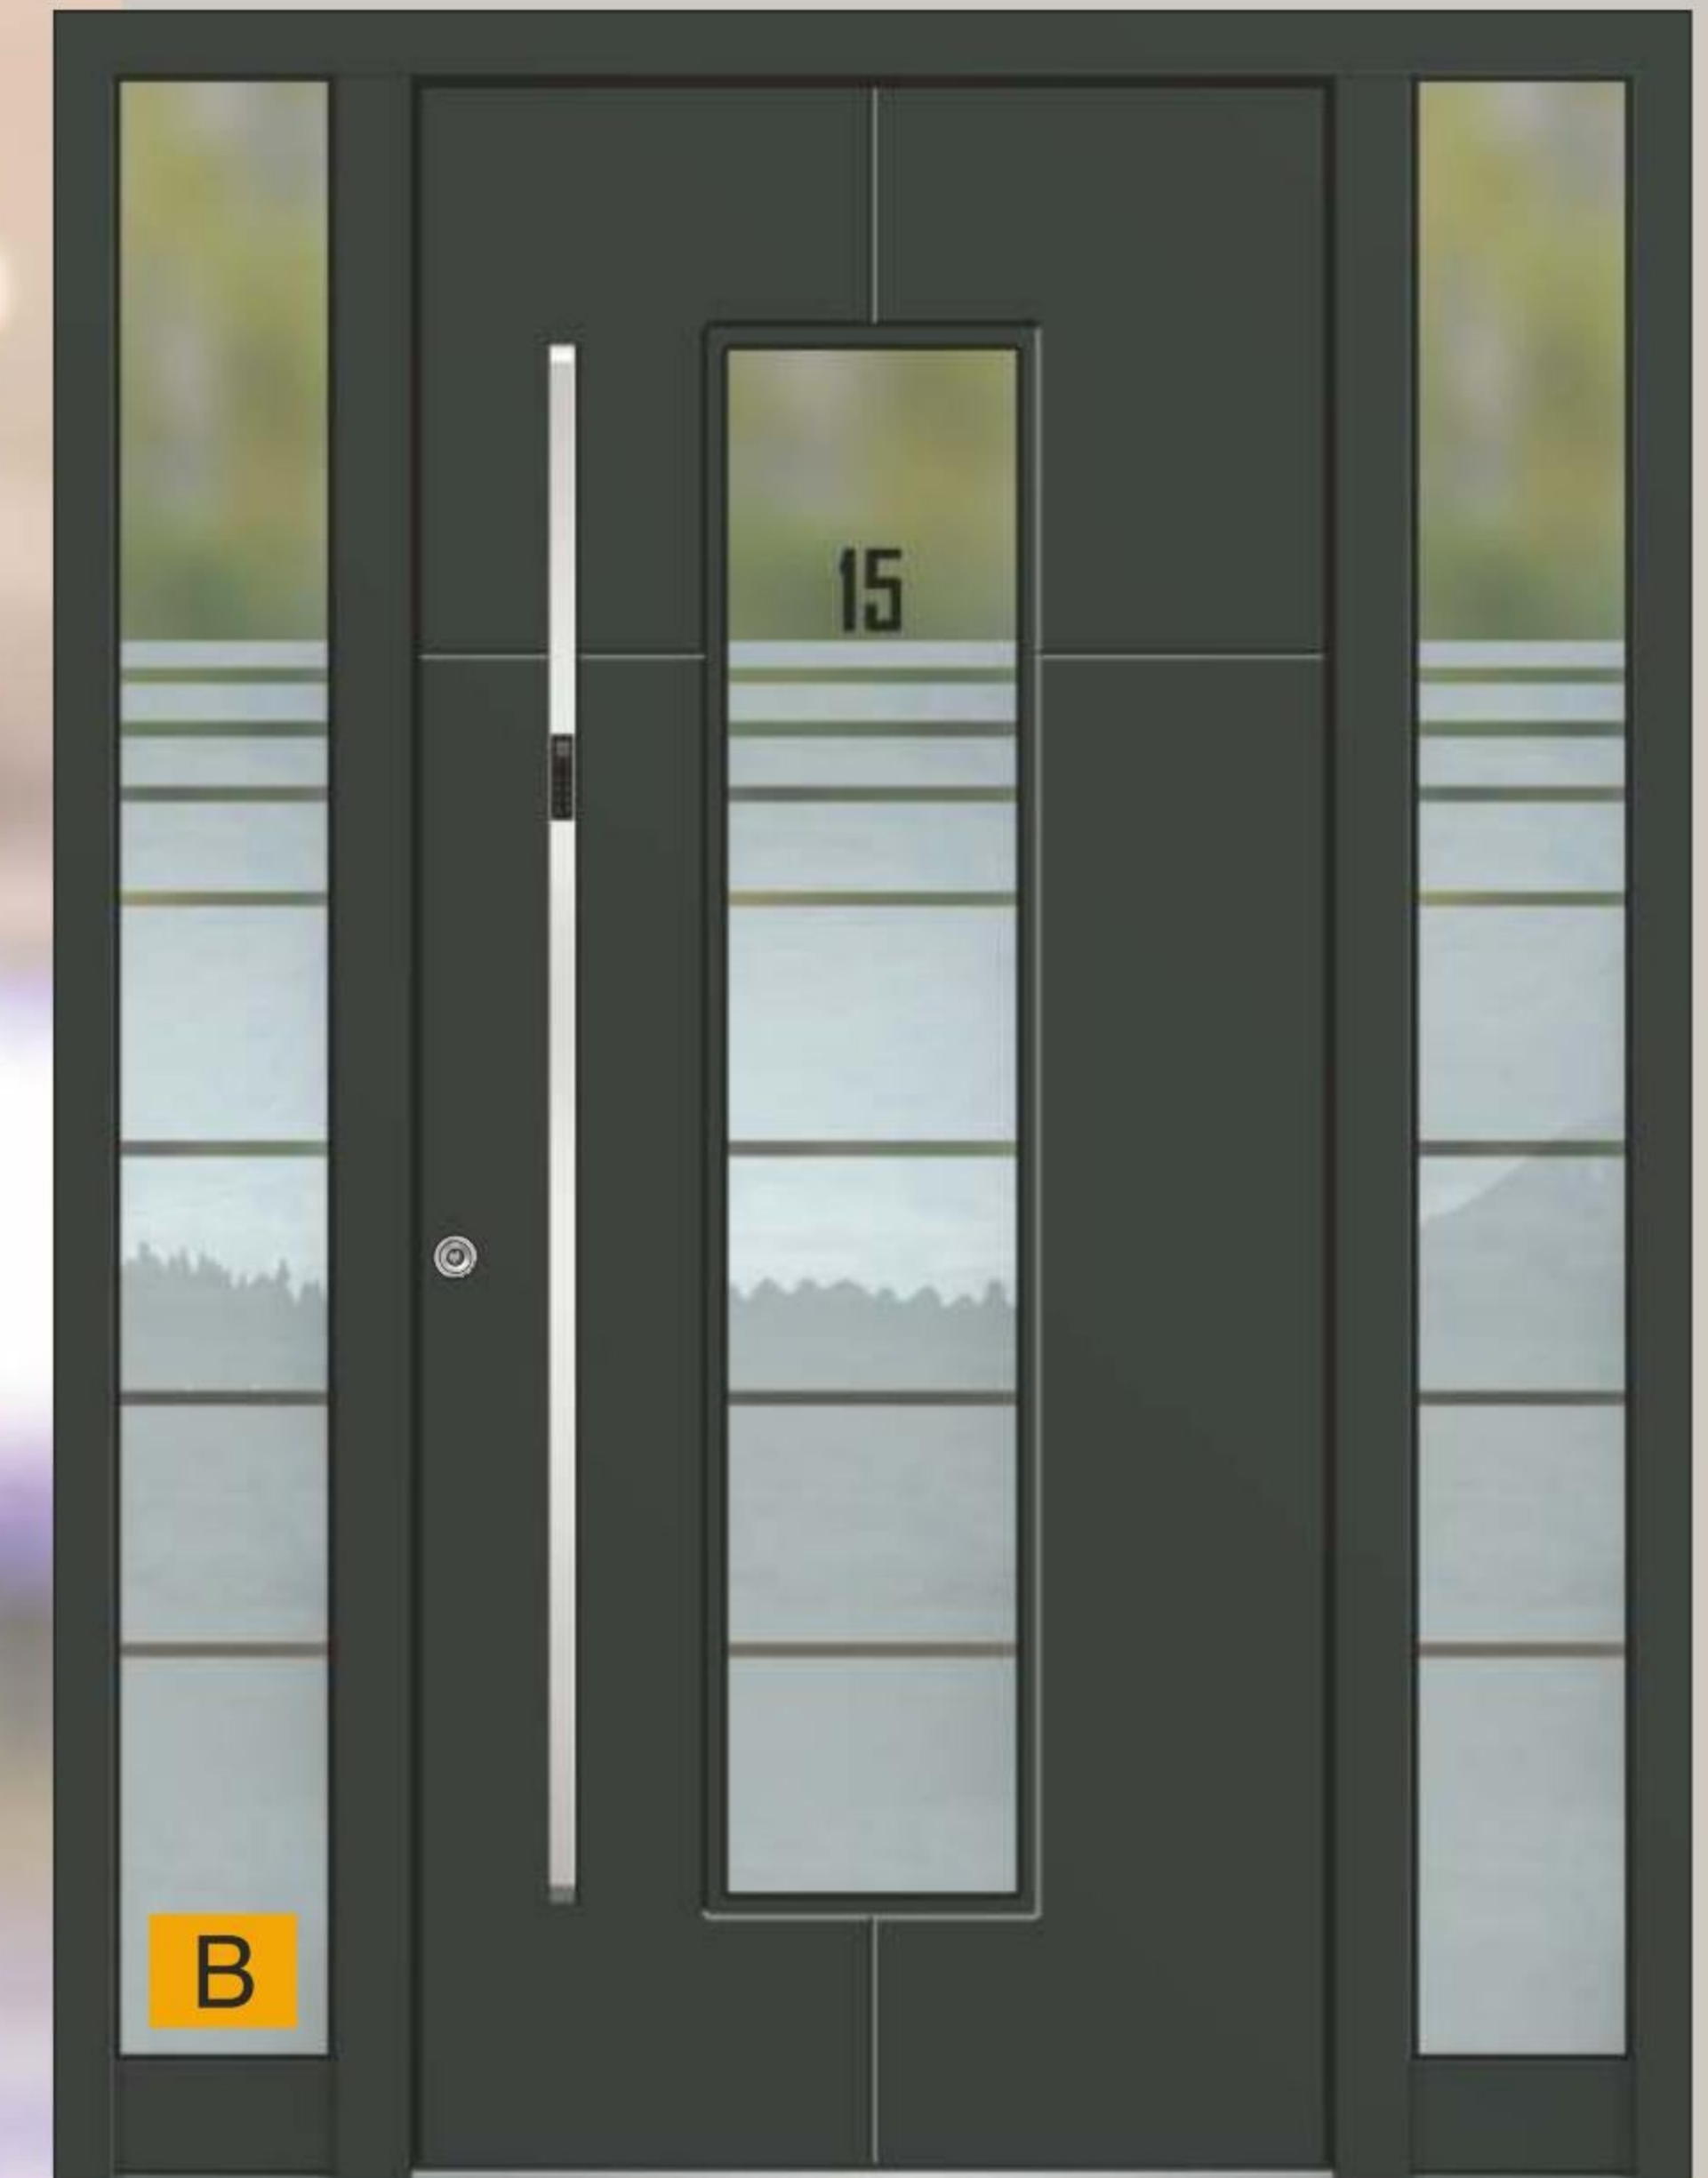

Model AGE 1090 (Glass motif MSS 6808)

GLASS MOTIF – MSS (Satinato glass with glass motif)
For fully obscure glass, Satinato glasses (white, blue, green)
with glass motif MSS are available.