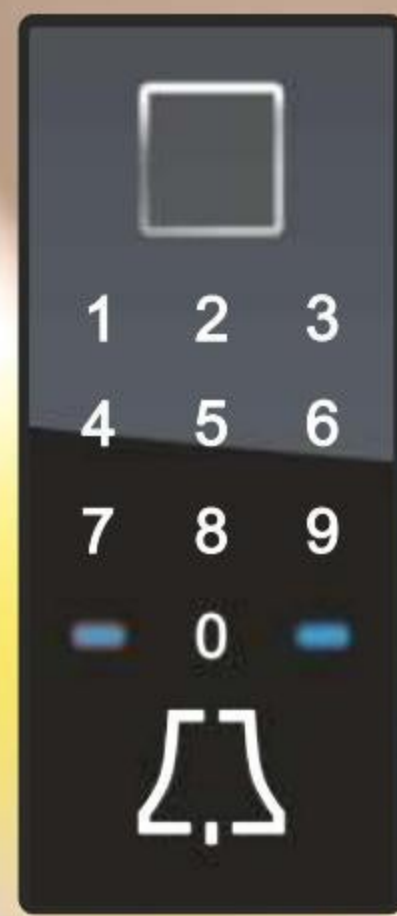

Option: **BT 630**
(Model K)

**FINGER SCANNER
WITH KEYPAD,
NFC, DOORBELL AND
LED LIGHTING**

AAE 1094

Inside view - 3 mm grooves
Color - RAL 7016 matt
Hinges - RAL 7016 matt
Interior handle GA 192 P

AAE 1094

Exterior hardened enameled glass
Grooves on both sides

Accessories

Glass motif MS 6654
Exterior handle ZAE 713

Colour RAL 7016 matt
Peephole BT 19 E
Side element ST 01 / WG / 400
Glass motif MS 6654/S +
House number HFG
Optional: Profile construction AT 110 P

EXCLUSIVE DOORS

TEMPERED GLASS

APPLICATION OUTSIDE

For models with tempered glass,
we do not recommend the flush frame profile AT 95,
since the glass on the wing is not flush with the frame.

AAE 1095

Exterior hardened enameled glass
Grooves on both sides

Accessories

Glass motif MS 6655
Exterior handle ZAE 714

Colour RAL 7016 matt
Side element ST 01 / WG / 400
Glass motif MS 6655/S +
House number HFG
Optional: Profile construction AT 110 P