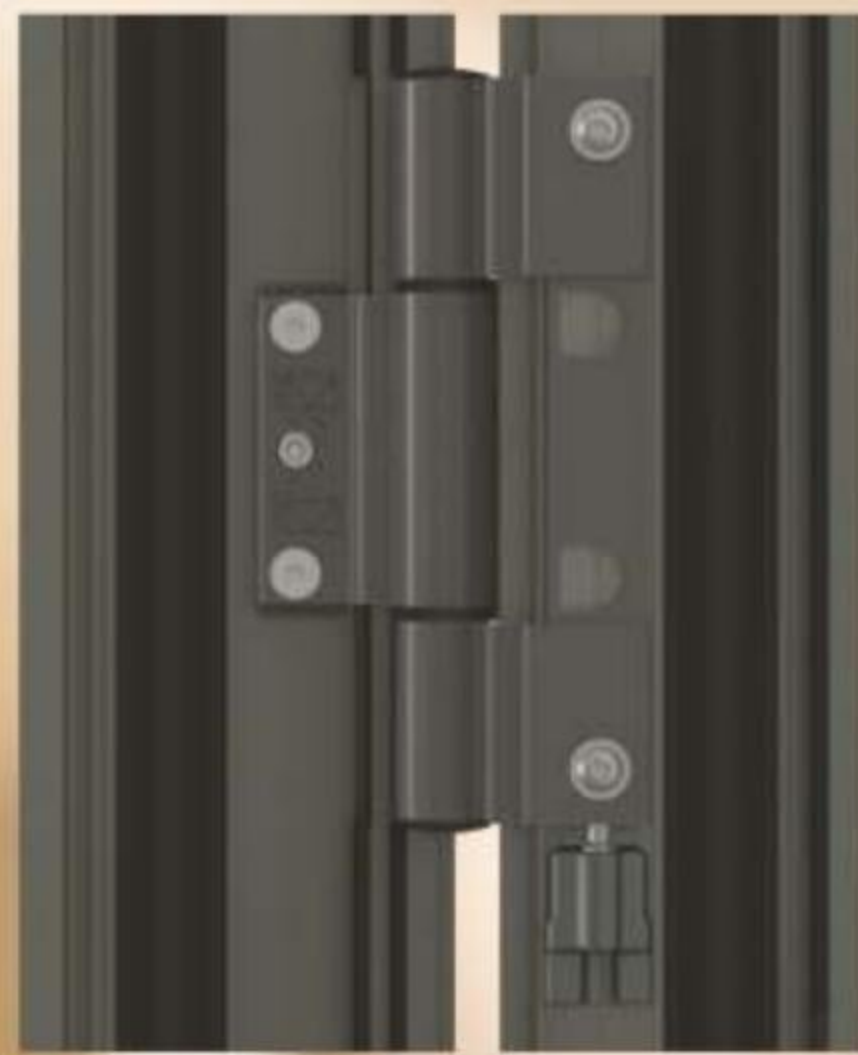

EXCLUSIVE DOORS

For Creative Minds.

*NEW!

COLORED
DOOR HINGES