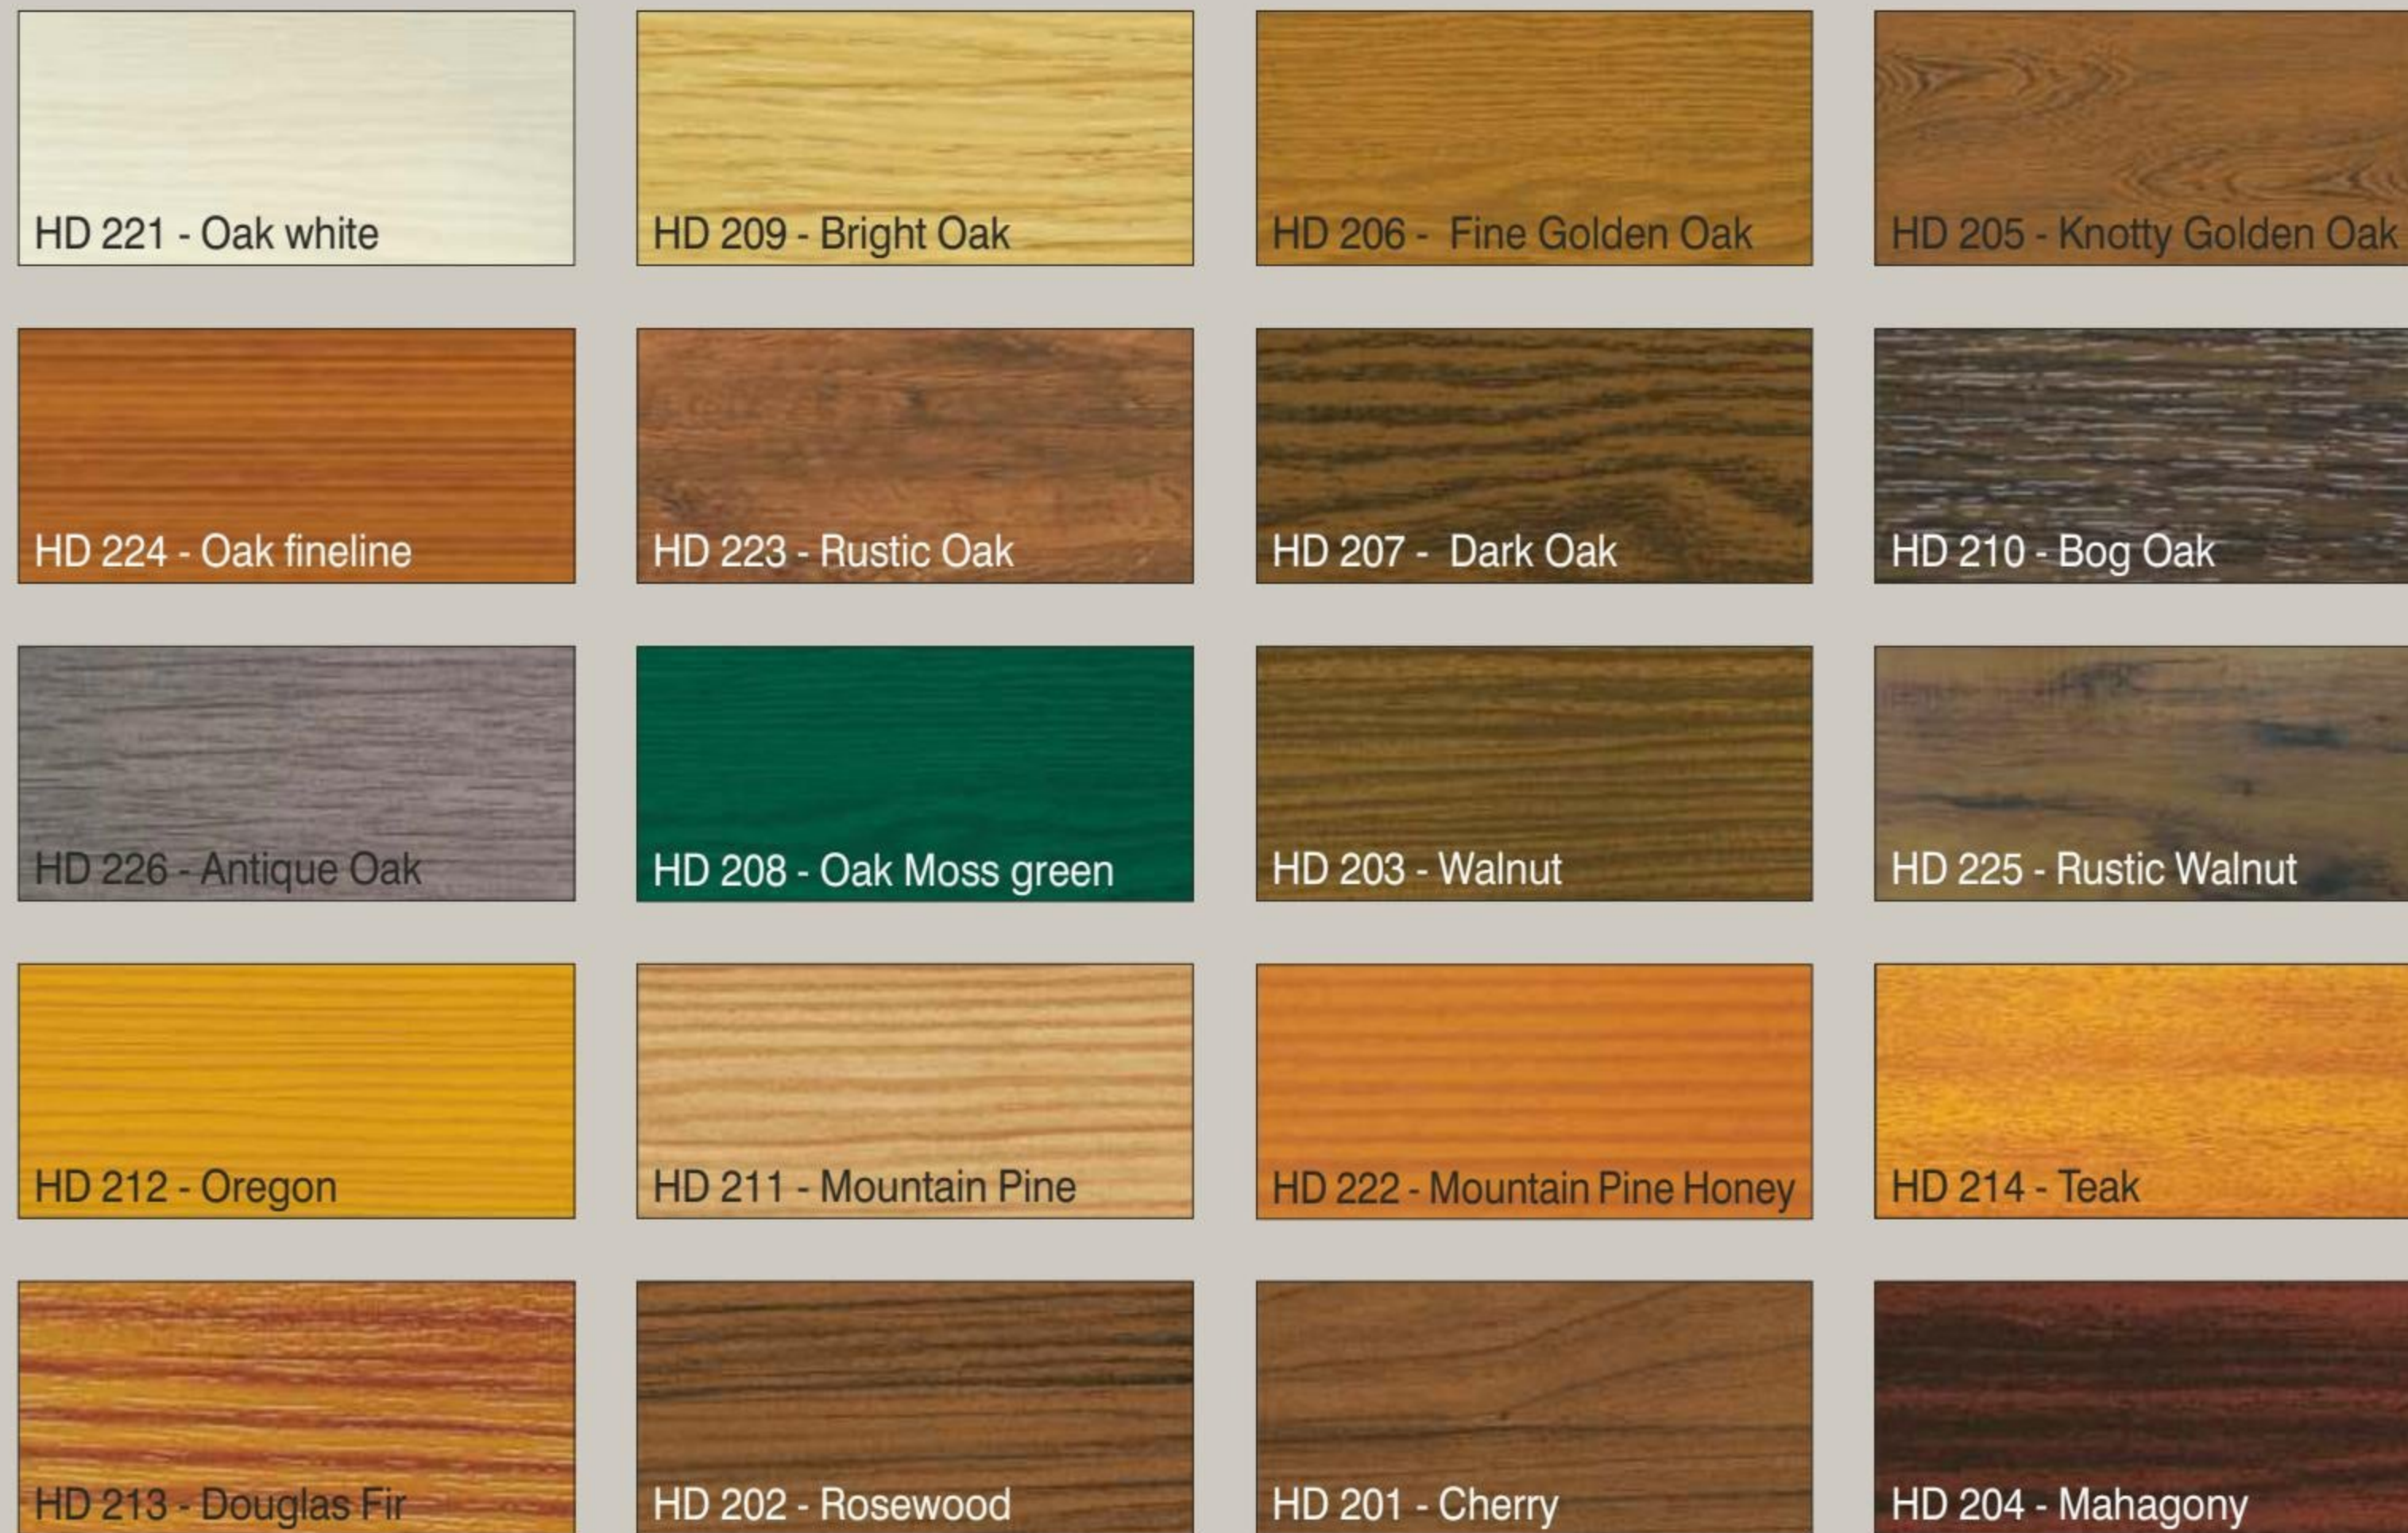

Colour combinations:
Model AGE 1119 / Glass motif MS 6865
Colour RAL 7016 matt / Exterior decor RAL 9005 matt
Panel HD-205 Knotty Golden Oak

F3 - COLOUR GROUP 3: WOOD DÉCOR MATT (surcharge)