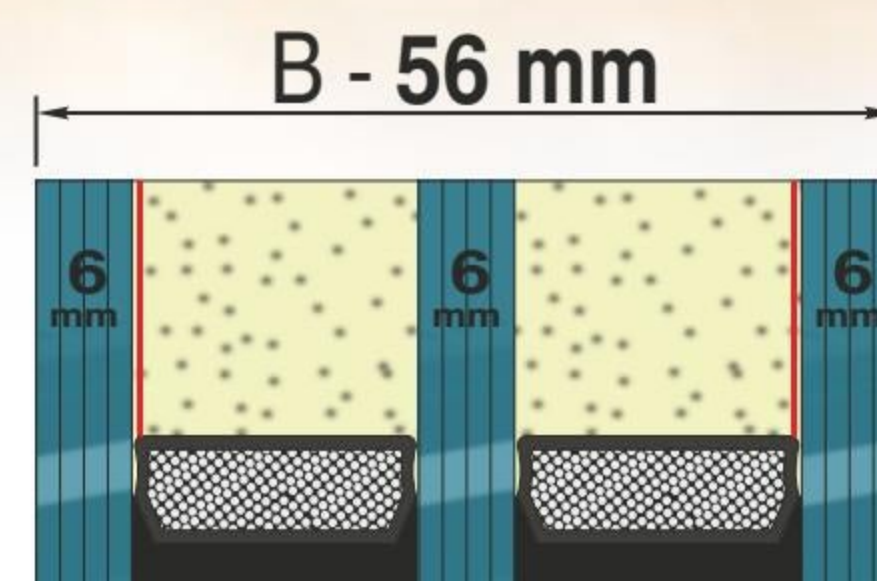

GLASS COMBINATIONS SIDE ELEMENT

3 - PANES OF THERMALLY INSULATED GLASS

(U value=0,5 W/m²K) in
combination with the motif -
and ornamental glass