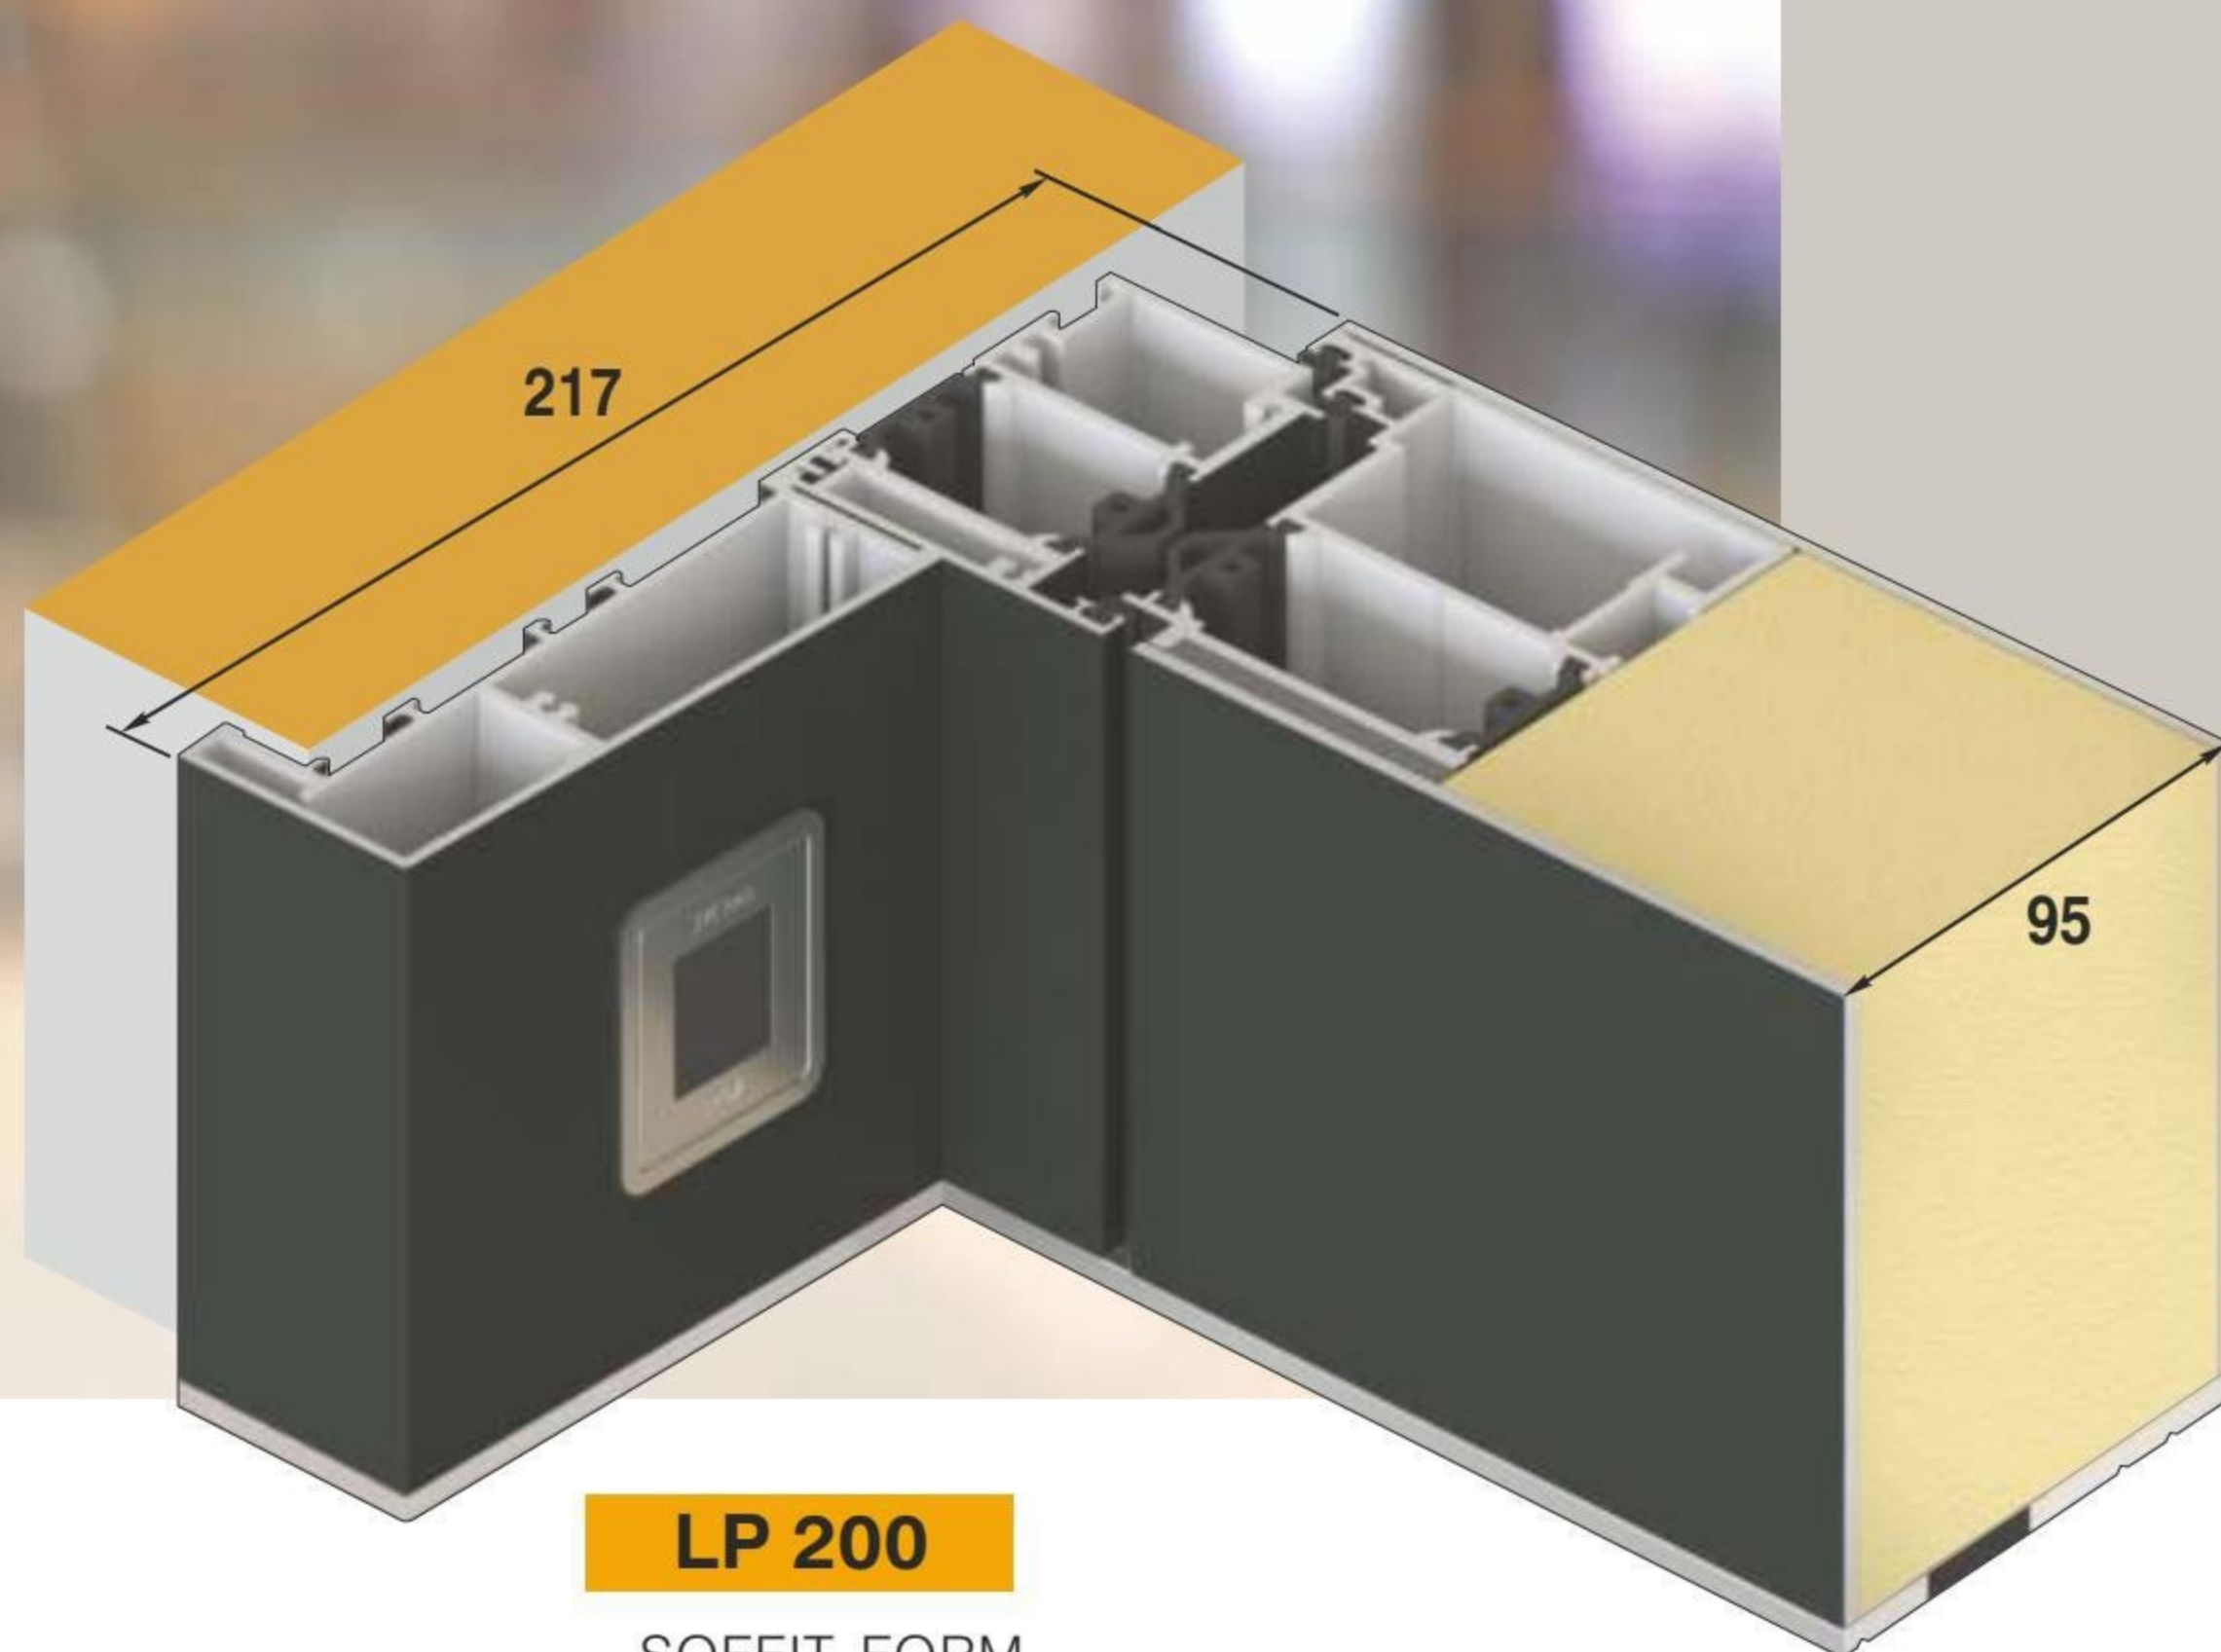

LP 200
SOFFIT FORM