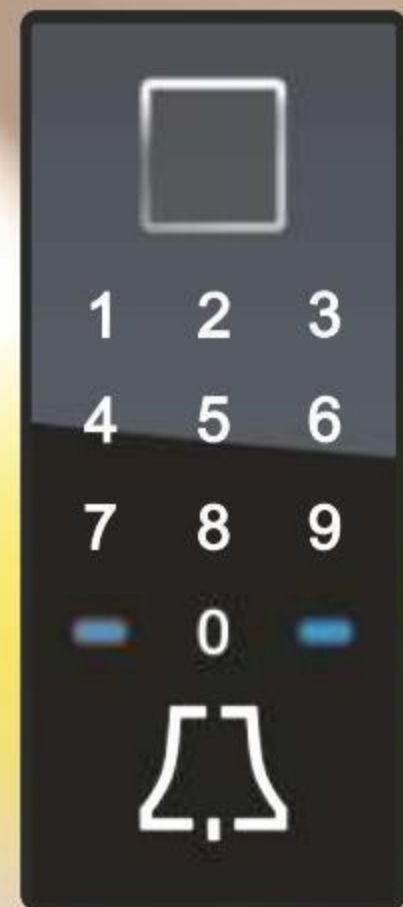

Option: **BT 630**
(Model K)

**FINGER SCANNER
WITH KEYPAD,
NFC, DOORBELL AND
LED LIGHTING**

EXCLUSIVE DOORS

Accessories
Exterior handle GM 517

Colour HD 211 - Mountain Pine
Exterior panel RAL 9005 matt
Exterior decor HD 211 - Mountain Pine
External battens HD 211 - Mountain Pine
Side element ST 01 / WG / 400
Glass motif MS 6876/S +
House number HFG
Optional: Mirror - SK 170

Only available in the AT 110 P profile construction.

Accessories
Exterior handle GM 417

Colour RAL 9007 FS
Exterior panel RAL 9005 matt
Exterior decor RAL 9007 FS
External battens RAL 9007 FS
Side element ST 01 / WG / 400
Glass motif MS 6876/S + House number HFG

Only available in the AT 110 P profile construction.