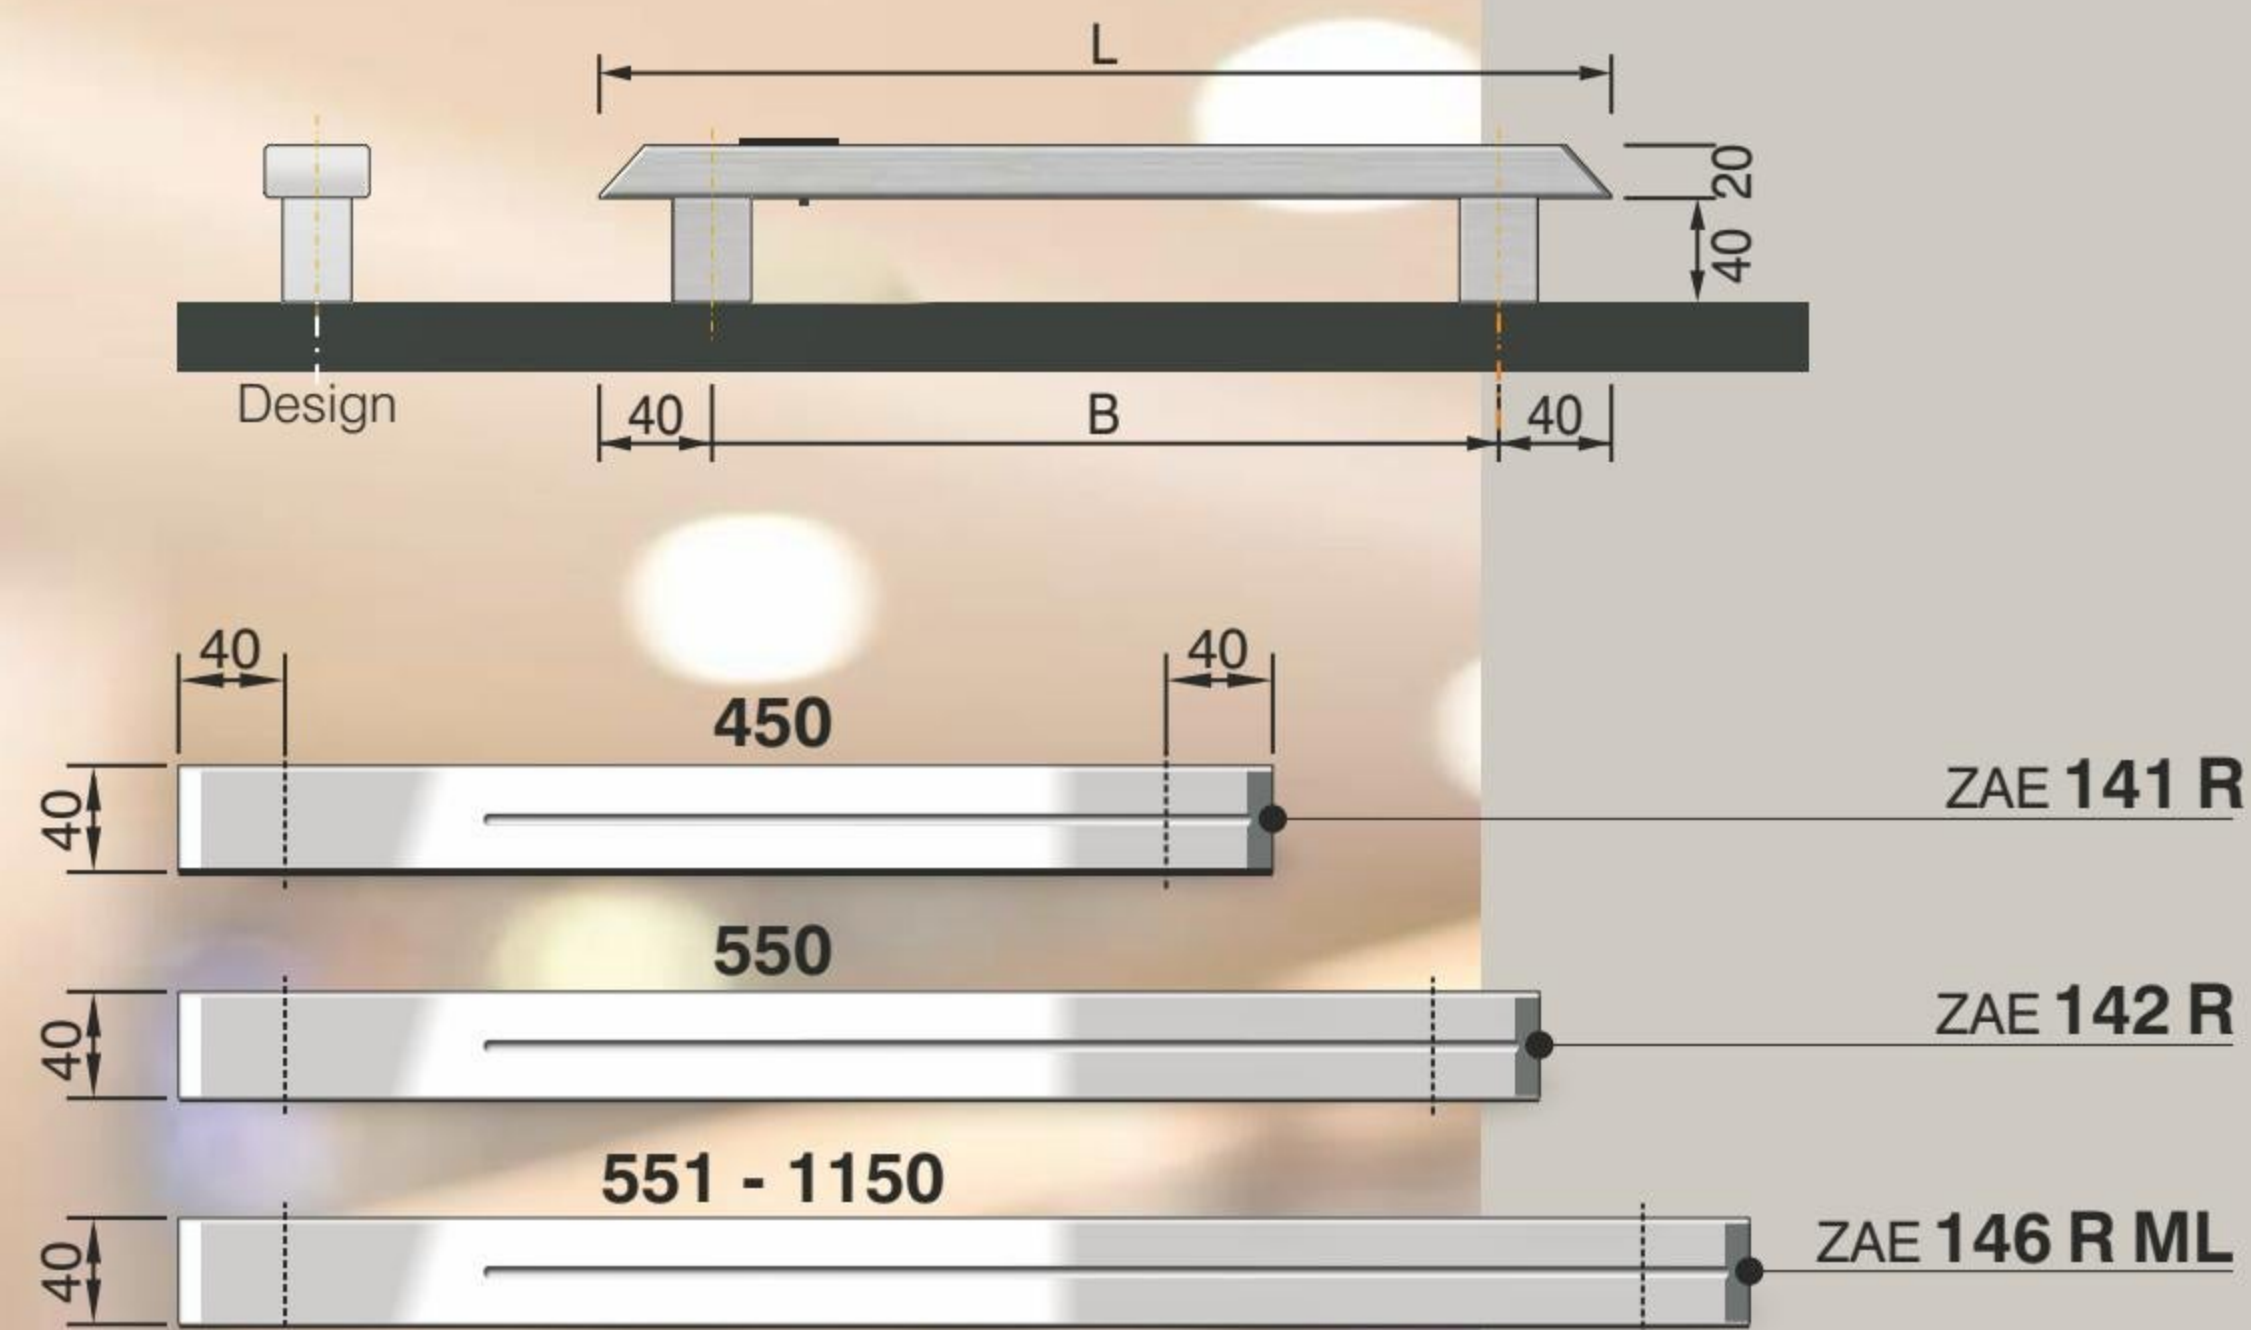

NFC

MODEL RS

STAINLESS STEEL MATT

POLISHED STAINLESS STEEL

BLACK (B)

Options:

STAINLESS STEEL MATT

BLACK (B)

DOOR COLOR (TF)

Series 160 20x40 / Exterior push handle, horizontal / Stainless steel matt