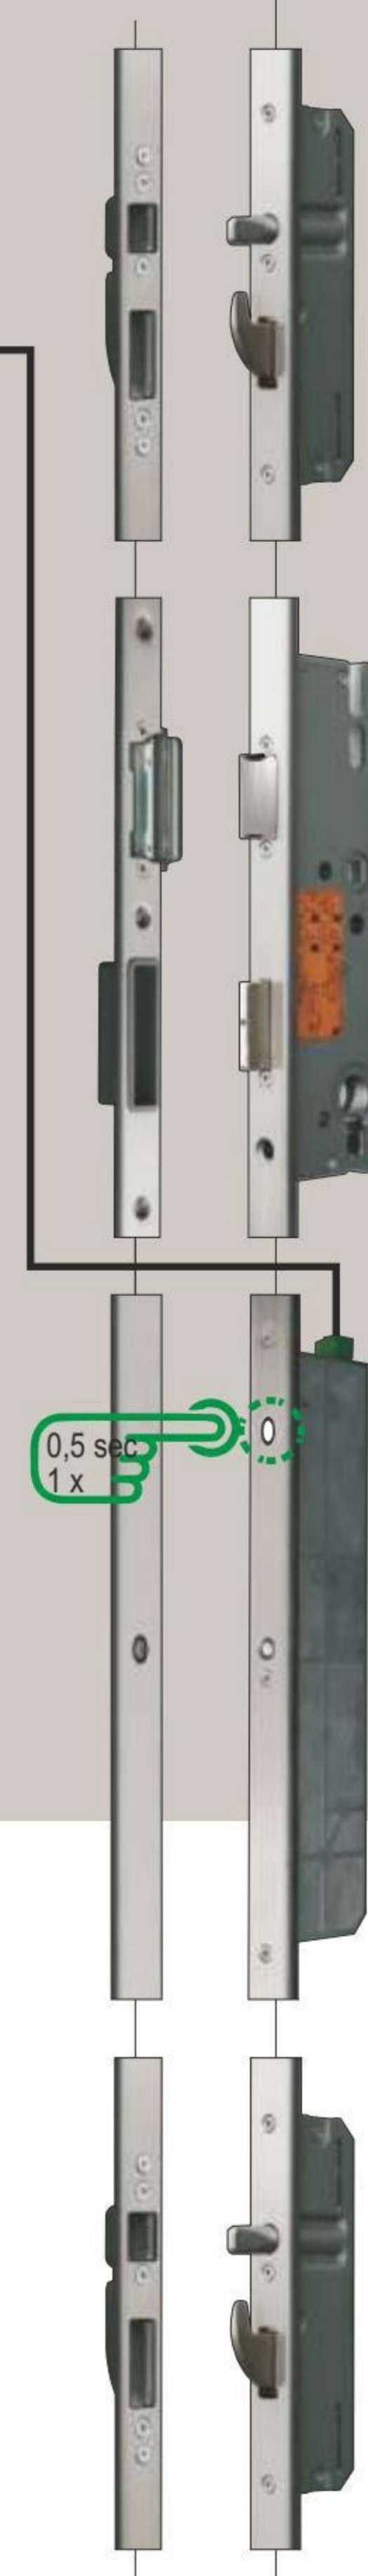

Pull-bar mounted
BT 620

BT 610

Door sash mounted
BT 640

Door sash mounted
BT 600

OPTIONAL
BT 1020

DAY/NIGHT MODE

The desired mode (day or night) can be selected using the toggle switch on the GENIUS door lock.